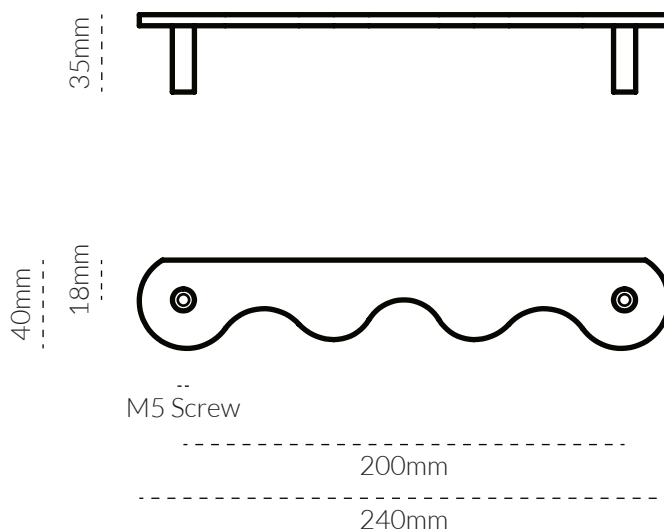

KARU PULL MEDIUM 240MM

TECH SPEC

SPECIFICATIONS

FINISH	SKU	FIXINGS ALSO INCLUDED
 Natural Brass	4074-240-US4	<ul style="list-style-type: none">- 2x M5 * 25mm Screw- 2x M5 * 40mm Screw- 2x M5 Spring Washer 
 Aged Brass	4074-240-AB	
 Tumbled Brass	4074-240-TB	
 Bronze	4074-240-BR	
 Brushed Nickel	4074-240-BN	
 Matte Black	4074-240-US19	
 Matte White	4074-240-W	