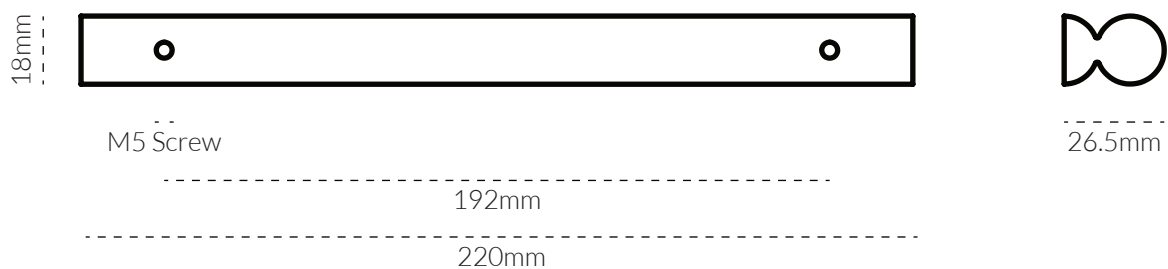

FLEUR PULL LARGE 220MM

TECH SPEC

SPECIFICATIONS

FINISH	SKU	FIXINGS ALSO INCLUDED
 Natural Brass	4056-220-US4	<ul style="list-style-type: none">- 2x M5 * 25mm Screw- 2x M5 * 40mm Screw- 2x M5 Spring Washer 
 Aged Brass	4056-220-AB	
 Tumbled Brass	4056-220-TB	
 Bronze	4056-220-BR	
 Brushed Nickel	4056-220-BN	
 Tumbled Nickel	4056-220-TN	
 Matte Black	4056-220-US19	
 Matte White	4056-220-W	