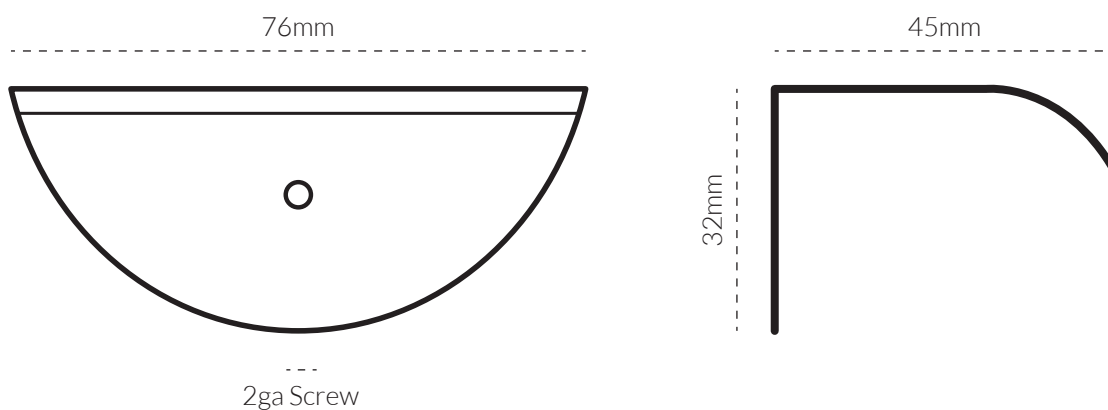

CARLISLE PULL SMALL 76MM

TECH SPEC

SPECIFICATIONS

FINISH	SKU	FIXINGS ALSO INCLUDED
 Natural Brass	4045-80-US4	- 1x 2ga * 15mm Timber Screw - 1x 2ga * 20mm Timber Screw 
 Aged Brass	4045-80-AB	
 Tumbled Brass	4045-80-TB	
 Bronze	4045-80-BR	
 Brushed Nickel	4045-80-BN	
 Tumbled Nickel	4045-80-TN	
 Matte Black	4045-80-US19	
 Matte White	4045-80-W	