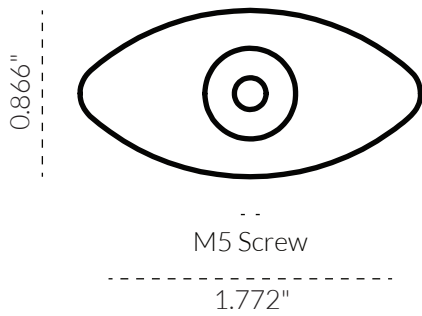

ALMOND KNOB SMALL

TECH SPEC

SPECIFICATIONS

FINISH	SKU	FIXINGS ALSO INCLUDED
 Natural Brass	4079-45-US4	<ul style="list-style-type: none"> - 1x M5 * 0.984" Screw - 1x M5 * 1.575" Screw - 1x M5 Spring Washer 
 Aged Brass	4079-45-AB	
 Tumbled Brass	4079-45-TB	
 Bronze	4079-45-BR	
 Brushed Nickel	4079-45-BN	
 Tumbled Nickel	4079-45-TN	
 Matte Black	4079-45-US19	
 Matte White	4079-45-W	