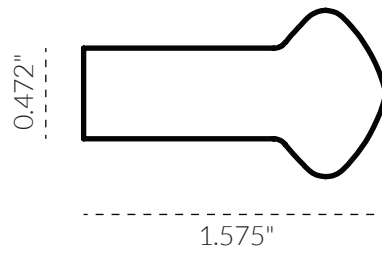

ALMOND KNOB SMALL

TECH SPEC

SPECIFICATIONS

FINISH	SKU	FIXINGS ALSO INCLUDED
 Natural Brass	4079-45-US4	<ul style="list-style-type: none"> - 1x M5 * 0.984" Screw - 1x M5 * 1.575" Screw - 1x M5 Spring Washer 
 Aged Brass	4079-45-AB	
 Tumbled Brass	4079-45-TB	
 Bronze	4079-45-BR	
 Brushed Nickel	4079-45-BN	
 Tumbled Nickel	4079-45-TN	
 Matte Black	4079-45-US19	
 Matte White	4079-45-W	