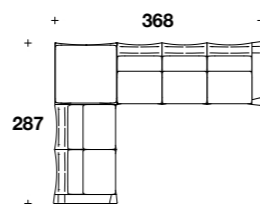

CHIRON Sectional sofa

ING (E2S) - BCT (04) - ING (E3D) - Frame covered in Maine Extra 225 leather. Seat and back cushions covered in Maine Extra 221 leather. 145x113x31" H - HS 19 1/4"

CHIRON Sectional sofa

ING (E2S) - BCT (04) - ING (E3D) - Frame covered in Maine Extra 225 leather. Seat and back cushions covered in Maine Extra 221 leather. Decorative cushions covered in Maine Extra 225 leather. 145x113x31" H - HS 19 1/4" - HA 19 3/4"