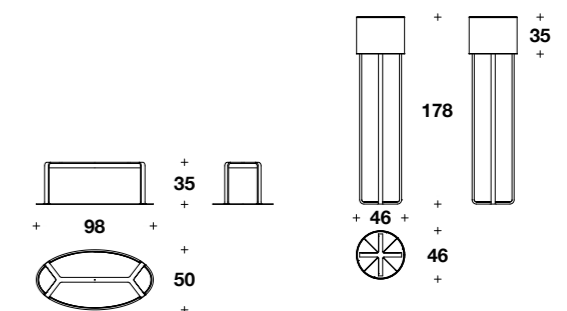

ROYALE Coffee and side tables
 BCT (01); 70 1/3x20x12 1/4" H
 BCT (02); 23 2/3x21x22" H
 BCT (03); 31 1/3x28 1/3x15 3/4" H

LYDIA Bed
 LEB (LE2)
 85 2/3x96x49 2/3" H - HB 12 2/4"

LYDIA Coffee and left bedside table
 BCO (01) - BCO (02)
 25 2/3x17 3/4x21 2/3" H

GIANOBERTO Table lamps
 LBU (04); Ø11 3/4x22" H
 LBU (02); Ø11 3/4x28" H
 LBU (03); 23 2/3x11 3/4x27 2/3" H

GIANOBERTO Standing lamp and suspension
 LBU (01); Ø18x70" H
 LBU (05); 38 2/3x19 3/4x13 3/4" H