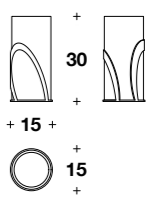

LEGACY Vases

VBU (02) - VBU (01) - Metal vases lacquered in Titanium Anthracite and Titanium Grey colour, with EB engraved logo.
 8 3/4x8 3/4x17 3/4" H
 6 3/4x6 3/4x11 3/4" H

FRINGE Vase

VBU (03) - Handmade Murano glass, blown by mouth and beveled, metal frame chromed colour.
 9 3/4x6 3/4x12 1/4" H

ROULEAU Vase

VBU (04) - Handmade Murano glass, blown by mouth and beveled, metal detail chromed colour.
 Ø 6x11 3/4" H

FLAP Trays
 BBV (01) - BBV (02) - Metal tray covered in leather,
 chromed metal handles, EB logo on the metal.
 13x13x1 15/16" H
 21x13x1 15/16" H