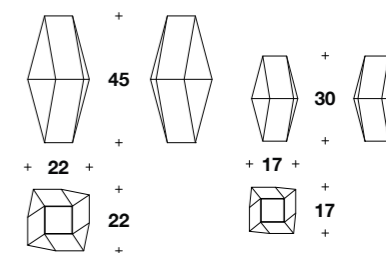

LEGACY Vases

VBU (02) - VBU (01) - Metal vases lacquered in Titanium Anthracite and Titanium Grey colour, with EB engraved logo.
8 3/4x8 3/4x17 3/4" H
6 3/4x6 3/4x11 3/4" H