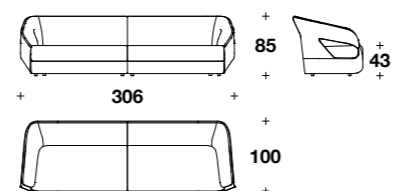

Frame covered in Maine Extra 226 leather with Maine Extra 212 leather piping.

Embroidery "110 Ans" logo on the back, colour on contrast.

19 1/4x28 2/3x37 1/3" H - HS 19"

HOME

Icon Collection

ROYALE 4 seater sofa
 IRB (D4A); 120 1/3x39 1/3x33 1/3" H - HS 17"