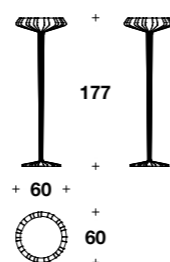

MICHEL Small suspensions

LBU (07) - Aluminium openwork lampshade and frame lacquered in Steel Blue colour, with matt finishing. White lampshade inside and diffuser. Ø11 3/4x13 3/4" H

MICHEL Big suspension
LBU (08) - Aluminium openwork lampshade and frame lacquered in Steel Blue colour, with matt finishing. White lampshade inside and diffuser.
Ø23 2/3x10 1/4" H