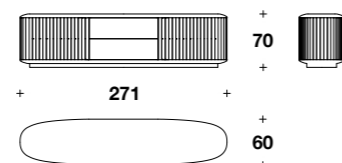

VEYRON Sideboard

MEB (06P) - Lacquered frame in Steel blue colour with matt finishing.
Top covered in Maine Extra 225 leather and drawers in Vermont Lux 555.
Steel details with polished chrome finishing.
106 2/3x23 2/3x27 2/3" H