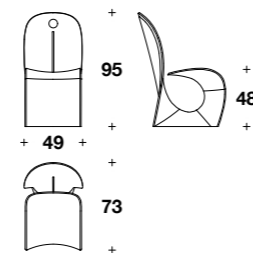

COBRA "110 ANS" LIMITED EDITION Chair

SBG (02A) - Carbon fibre frame, back in Blue Royal with glossy brushed finishing.

Frame covered in Maine Extra 212 leather with Maine Extra 226 leather piping.

Frame covered in Maine Extra 226 leather with Maine Extra 212 leather piping.

Embroidery "110 Ans" logo on the back, colour on contrast.

19 1/4x28 2/3x37 1/3" H - HS 19"