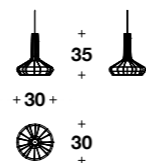

MICHEL Small suspensions

LBU (07) - Aluminium openwork lampshade and frame lacquered in Steel Blue colour, with matt finishing. White lampshade inside and diffuser. Ø11 3/4x13 3/4" H

MICHEL Big suspension
LBU (08) - Aluminium openwork lampshade and frame lacquered in Steel Blue colour, with matt finishing. White lampshade inside and diffuser.
Ø23 2/3x10 1/4" H