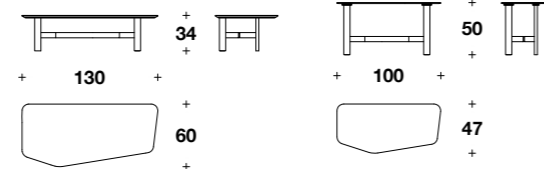

MONACO Coffee table

BCO (04M) - Steel frame with polished chrome finishing.
Striato Olimpico marble top.
51 1/3x23 2/3x13 2/4" H