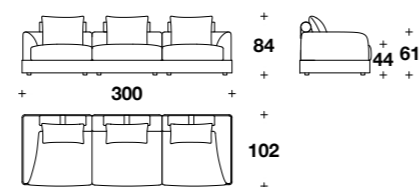

LE MANS 4 seater sofa

SHM (D4) - Seat covered in Velvet Lux 493 leather, back cushions and rolls in Maurice Vogue 001, with decorative cushions.
Base, belts and rolls details covered in Maine Extra 225 leather.
Optional steel plate with polished chrome finishing and Bugatti logo.
118x40x33" H - HS 17 1/4" - HA 24"