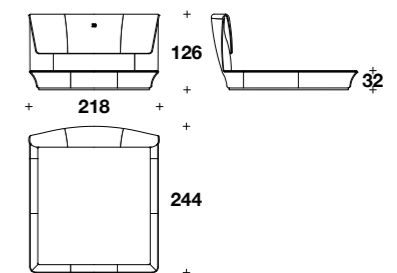

ROYALE Coffee and side tables
 BCT (01); 70 1/3x20x12 1/4" H
 BCT (02); 23 2/3x21x22" H
 BCT (03); 31 1/3x28 1/3x15 3/4" H

LYDIA Bed
 LEB (LE2)
 85 2/3x96x49 2/3" H - HB 12 2/4"

LYDIA Coffee and left bedside table
 BCO (01) - BCO (02)
 25 2/3x17 3/4x21 2/3" H