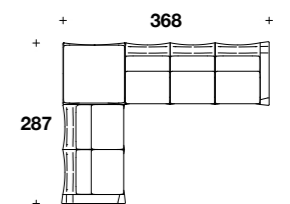

CHIRON Sectional sofa

ING (E2S) - BCT (04) - ING (E3D) - Frame covered in Maine Extra 225 leather. Seat and back cushions covered in Maine Extra 221 leather. 145x113x31" H - HS 19 1/4"