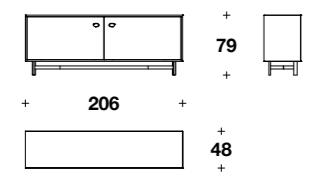

MONACO Sideboard

MEB (07L) - Lacquered frame in Titanium Silver colour with matt finishing, shutters covered in Vermont Lux 557 leather. Steel handles and base with polished chrome finishing. 81x19x31" H