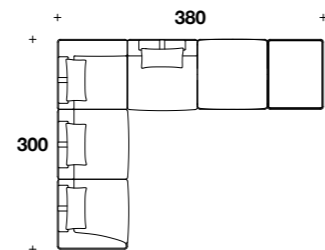

LE MANS Sectional sofa

SHM (ESP) - SHM (ECP) - SHM (ANG) - SHM (POU) - SHM (TAV)

Seat and back cushions covered in Mathis Vip 004, with decorative cushions.

Rolls in coordinated fabric with belts and details covered in Maine Extra 229 leather, optional steel plate with polished chrome finishing and Bugatti logo.

Base in coordinated leather. Side table with top in Olympic Striato marble.

149 1/2x118x33" H - HS 17 1/4" - HA 24"