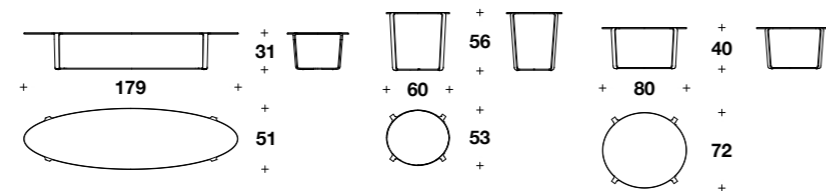

ROYALE Coffee and side tables
 BCT (01); 70 1/3x20x12 1/4" H
 BCT (02); 23 2/3x21x22" H
 BCT (03); 31 1/3x28 1/3x15 3/4" H

LYDIA Bed
 LEB (LE2)
 85 2/3x96x49 2/3" H - HB 12 2/4"

LYDIA Coffee and left bedside table
 BCO (01) - BCO (02)
 25 2/3x17 3/4x21 2/3" H