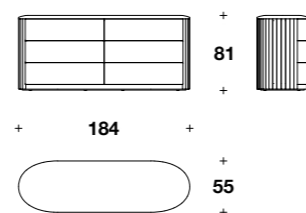

VEYRON Chest of drawers

MEB (03P) - Lacquered frame in Steel Blue colour, with matt finishing. Top in Maine Extra 221 leather and drawers covered in Vermont Lux 554 leather.
72 1/3x33 1/3x32" H