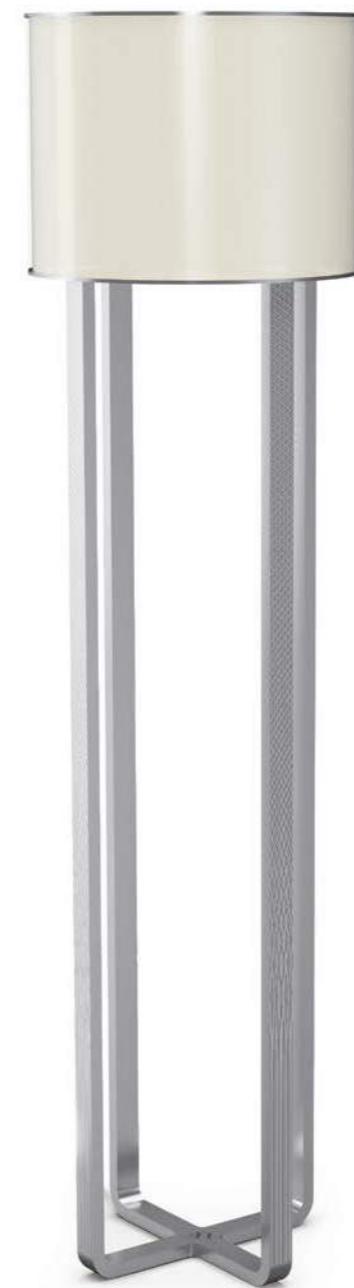

FLOW Sectional sofa

VNT (AESP) - VNT (ECP) - VNT (EDP) - Frame covered in Mathis Vip 001.
 Aluminium base laquered Titanium Silver with matt finishing, feet with
 polished chrome finishing. Optional EB logo embroidery on back cushions.
 126 1/3x41 1/3x30 2/3" H - HA 24" - HS 16 1/4"

ROYALE Coffee and side tables
 BCT (01); 70 1/3x20x12 1/4" H
 BCT (02); 23 2/3x21x22" H
 BCT (03); 31 1/3x28 1/3x15 3/4" H

LYDIA Bed
 LEB (LE2)
 85 2/3x96x49 2/3" H - HB 12 2/4"

LYDIA Coffee and left bedside table
 BCO (01) - BCO (02)
 25 2/3x17 3/4x21 2/3" H

GIANOBERTO Table lamps
 LBU (04); Ø11 3/4x22" H
 LBU (02); Ø11 3/4x28" H
 LBU (03); 23 2/3x11 3/4x27 2/3" H

GIANOBERTO Standing lamp and suspension
 LBU (01); Ø18x70" H
 LBU (05); 38 2/3x19 3/4x13 3/4" H