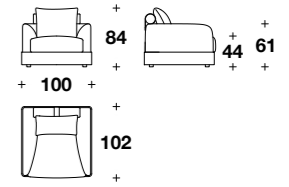

LE MANS Armchair

SHM (POL) - Base covered in Maine Extra 225 leather, frame and cushions in Maurice Vogue 001 with decorative cushion. Roll covered in Velvet Lux 493 leather in Maine Extra 225 leather; optional steel plate with polished chrome finishing and Bugatti logo.
39 1/3x40x33" H - HS 17 1/4" - HA 24"