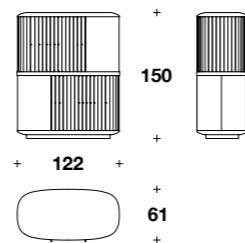

VEYRON Tall cabinet

MEB (05PL) - Lacquered frame and shutters in Steel Blue colour with matt finishing. Top covered in Maine Extra 225 leather.
48x24x59" H