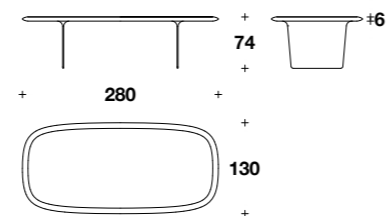

Seat cushion in Jade Top 001.

47 2/3x30x17 3/4" H

BUP (03) - Frame and seat cushion covered in Velvet Lux 493 leather.

53x29 2/3x17 3/4" H

FLORIO Dining table

BTA (05) - Wooden frame Steel Blue lacquered,
 with matt finishing and sodalite marble built-in top.
 Lacquered aluminium legs in Steel Blue colour with matt finishing.
 110 1/3x51 1/3x29" H - THK 1 9/16"