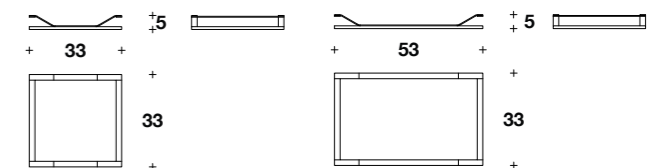

ROULEAU Vase

VBU (04) - Handmade Murano glass, blown by mouth and beveled, metal detail chromed colour.
 Ø 6x11 3/4" H

FLAP Trays
 BBV (01) - BBV (02) - Metal tray covered in leather,
 chromed metal handles, EB logo on the metal.
 13x13x1 15/16" H
 21x13x1 15/16" H