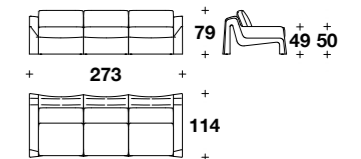

CHIRON 3 seater sofa

ING (D3) - Frame covered in Maine Extra 225 leather. Seat and back cushions covered in Mathis Vip 002. Decorative cushion in Velvet Lux 492 leather and cushions in Maine Extra 230 with 221 leather.
107 1/3x45x31" H - HA 19 3/4" - HS 19 1/4"