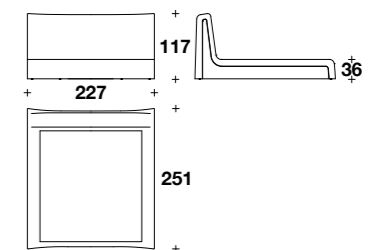

CHIRON Bed

GNI (LE2) - Central frame covered in Maine Extra 212 leather and lateral bands in Maine Extra 225 leather, optional EB logo embroidery on the headboard.

89 1/3x98 2/3x46" H - HB 14 1/4"