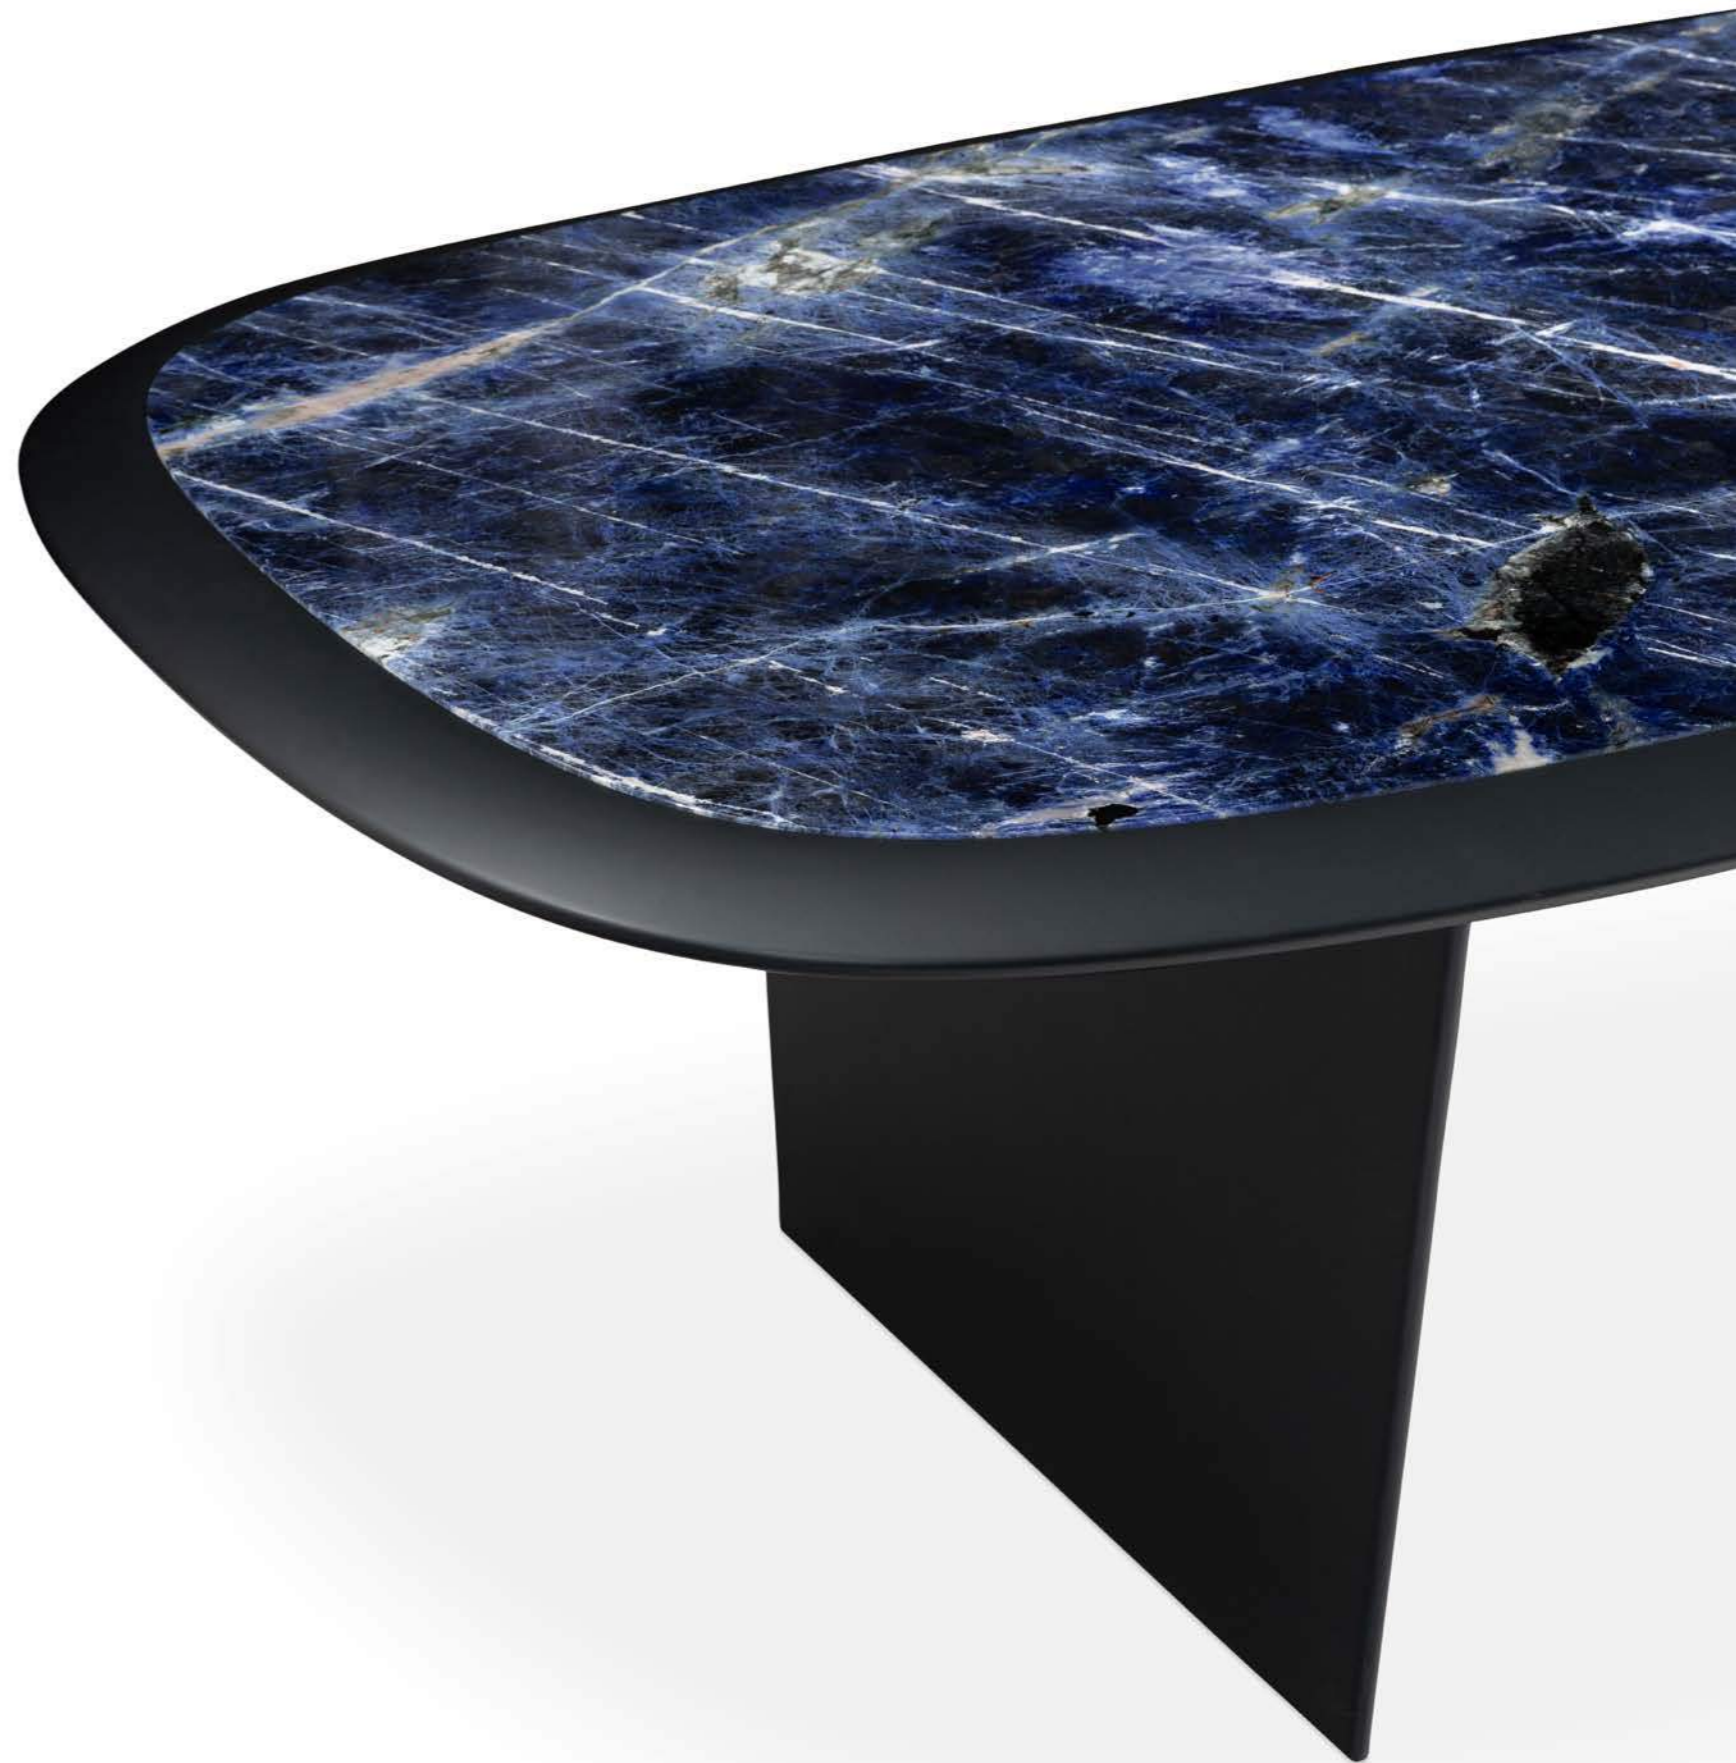

ROLAND Medium ottoman
 BUP (02) - Frame covered in Velvet Lux 493 leather.
 Seat cushion in Jade Top 001.
 47 2/3x30x17 3/4" H

ROLAND Medium and big ottoman

BUP (02) - Frame covered in Velvet Lux 493 leather.

Seat cushion in Jade Top 001.

47 2/3x30x17 3/4" H

BUP (03) - Frame and seat cushion covered in Velvet Lux 493 leather.

53x29 2/3x17 3/4" H

FLORIO Dining table

BTA (05) - Wooden frame Steel Blue lacquered,
 with matt finishing and sodalite marble built-in top.
 Lacquered aluminium legs in Steel Blue colour with matt finishing.
 110 1/3x51 1/3x29" H - THK 1 9/16"