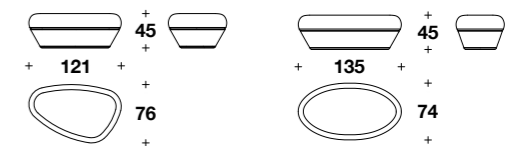

Seat cushion in Jade Top 001.

47 2/3x30x17 3/4" H

BUP (03) - Frame and seat cushion covered in Velvet Lux 493 leather.

53x29 2/3x17 3/4" H

FLORIO Dining table

BTA (05) - Wooden frame Steel Blue lacquered,
 with matt finishing and sodalite marble built-in top.
 Lacquered aluminium legs in Steel Blue colour with matt finishing.
 110 1/3x51 1/3x29" H - THK 1 9/16"