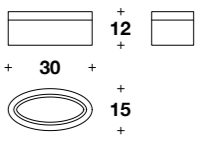

MACARON Boxes

BBS (02) - Leather box, top with chromed metal inlay,
EB logo printed on leather.
11 3/4x6x4 3/4" H