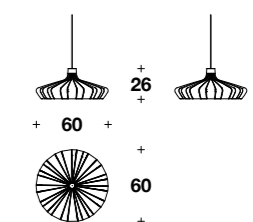

MICHEL Small suspensions

LBU (07) - Aluminium openwork lampshade and frame lacquered in Steel Blue colour, with matt finishing. White lampshade inside and diffuser. Ø11 3/4x13 3/4" H

MICHEL Big suspension
LBU (08) - Aluminium openwork lampshade and frame lacquered in Steel Blue colour, with matt finishing. White lampshade inside and diffuser.
Ø23 2/3x10 1/4" H