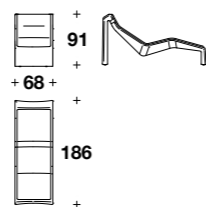

CHIRON Dormeuse

ING (CL) - Frame covered in Maine Extra 230 leather.
Optional mattress covered in Maine Extra 230 leather with optional
Mesh motif, inside covered with Thor B 232 microfibre.
26 2/3x73 1/3x35 2/3" H