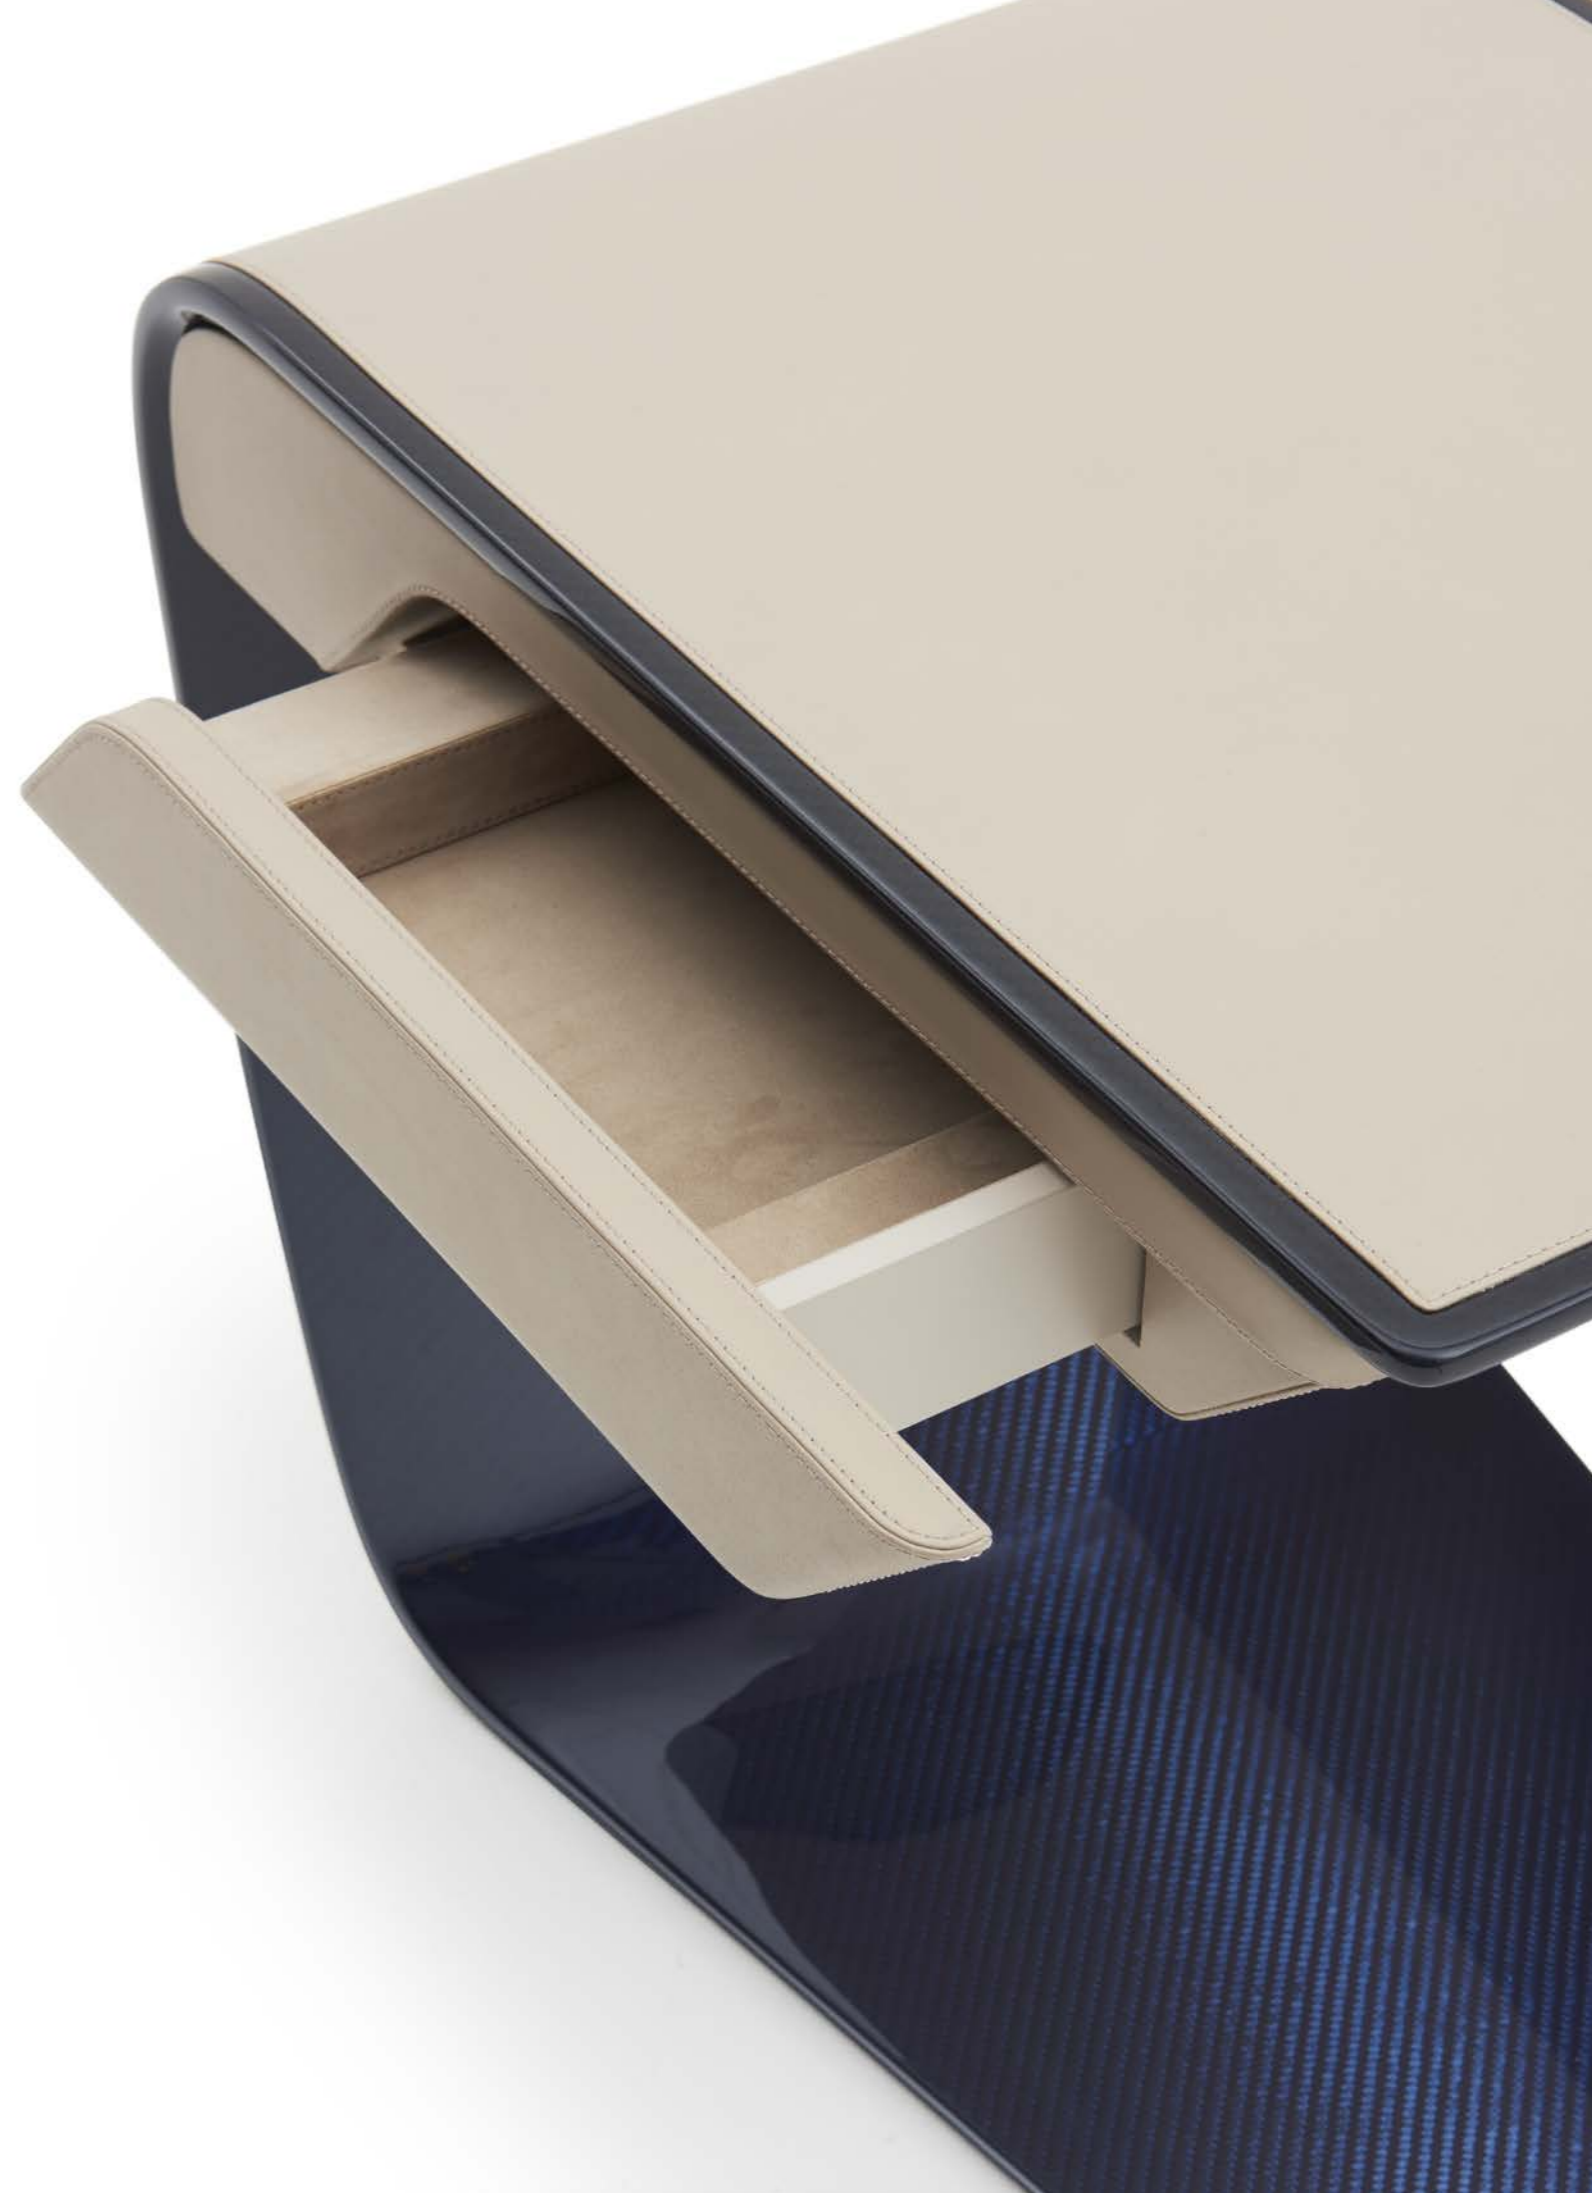

ROYALE Coffee and side tables
 BCT (01); 70 1/3x20x12 1/4" H
 BCT (02); 23 2/3x21x22" H
 BCT (03); 31 1/3x28 1/3x15 3/4" H

LYDIA Bed
 LEB (LE2)
 85 2/3x96x49 2/3" H - HB 12 2/4"

LYDIA Coffee and left bedside table
 BCO (01) - BCO (02)
 25 2/3x17 3/4x21 2/3" H