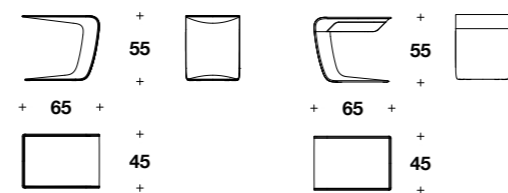

ROYALE Coffee and side tables
 BCT (01); 70 1/3x20x12 1/4" H
 BCT (02); 23 2/3x21x22" H
 BCT (03); 31 1/3x28 1/3x15 3/4" H

LYDIA Bed
 LEB (LE2)
 85 2/3x96x49 2/3" H - HB 12 2/4"

LYDIA Coffee and left bedside table
 BCO (01) - BCO (02)
 25 2/3x17 3/4x21 2/3" H