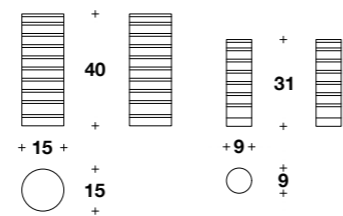

CYLIN Vases

VBU (06) - VBU (05) - Vases covered in Vermont Lux 556 leather and chromed metal, EB logo on the metal.
Ø 6x15 3/4" H
Ø 3 2/4x12 1/4" H