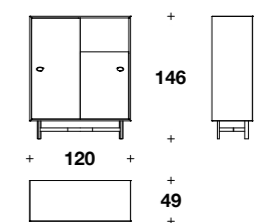

MONACO Tall cabinet

MEB (08L) - Lacquered frame in Titanium Silver colour with matt finishing, steel handles and base with polished chrome finishing. Shutters covered in Vermont Lux 557 leather.
47 1/3x19 1/4x57 1/3" H