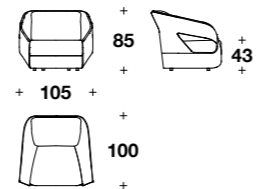

Frame covered in Maine Extra 226 leather with Maine Extra 212 leather piping.

Embroidery "110 Ans" logo on the back, colour on contrast.

19 1/4x28 2/3x37 1/3" H - HS 19"

HOME

Icon Collection

ROYALE 4 seater sofa
 IRB (D4A); 120 1/3x39 1/3x33 1/3" H - HS 17"