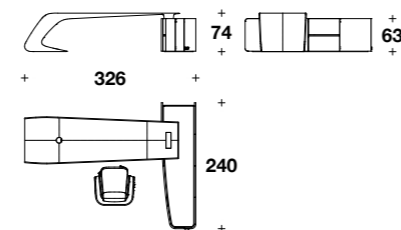

ETTORE High conference chair
 SBG (03) - 30x28 2/3x48-45" H - HS 22-19"

ETTORE Low conference chair
 SBG (03B); 30x28 2/3x37 2/3-34 2/3" H - HS 22-19"

ETTORE Bureau left desk with small drawers
 BTA (03PS); 128x35 1/3x29" H
ETTORE High conference chair
 SBG (03) - 30x28 2/3x48-45" H - HS 22-19"