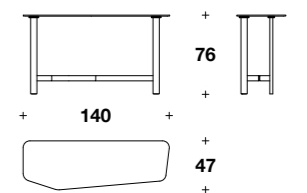

MONACO Console

MEB (09V) - Steel frame with polished chrome finishing.
Tempered extra clear glass top.
55x18 2/4x30" H