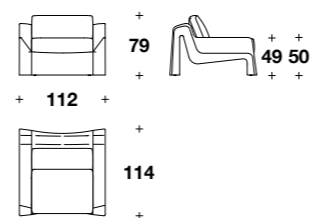

CHIRON Armchair

ING (POL) - Frame covered in Maine Extra 225 leather.
Seat and back cushions covered in Mathis Vip 002;
decorative cushion in Maine Extra 230 leather.
44x45x31" H - HA 19 3/4" - HS 19 1/4"