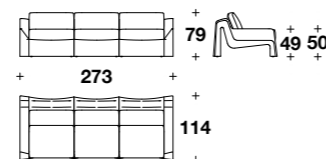

News

HOME

April 2019

CHIRON 3 seater sofa

ING (D3) - Frame covered in Maine Extra 225 leather.
 Seat and back cushions covered in Maine Extra 221 leather.
 107 1/3x45x31" H - HA 19 3/4" - HS 19 1/4"

CHIRON 3 seater sofa