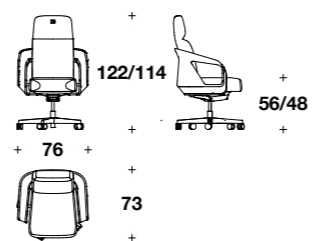

ROYALE Armchair
 IRB (APOLA); 41 1/3x39 1/3x33 1/3" H - HS 17"

ATLANTIC Dining table
BTA (01P); 126x67x29" H - THK 4"

ATLANTIC Chair
SBG (01); 22x28 1/3x34 1/3" H - HS 19"

COBRA Chair
SBG (02); 19 1/4x28 2/3x37 1/3" H - HS 19"