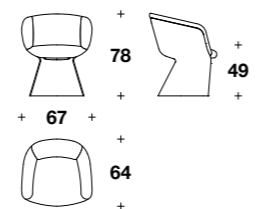

VITESSE SENSE Chair

SBG (06) - Shaped steel frame openwork with Mesh motif and polished chrome finishing. Cushions covered in Maine Extra 227 leather, with EB logo printed on the back cushion.
26 1/3x25 1/3x30 2/3" H - HS 19 1/4"