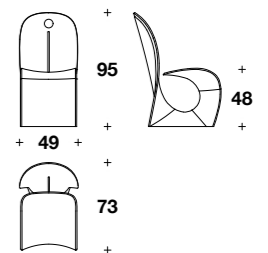

COBRA "110 ANS" LIMITED EDITION Chair

SBG (02A) - Carbon fibre frame, back in Blue Royal with glossy brushed finishing. Frame covered in Maine Extra 212, piping in Maine Extra 226 leather. Embroidery "110 Ans" logo on the back, colour on contrast.

19 1/4x28 2/3x37 1/3" H - HS 19"