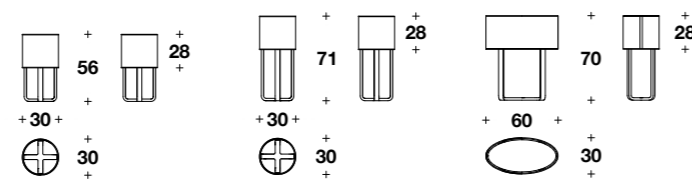

ROYALE Coffee and side tables
 BCT (01); 70 1/3x20x12 1/4" H
 BCT (02); 23 2/3x21x22" H
 BCT (03); 31 1/3x28 1/3x15 3/4" H

LYDIA Bed
 LEB (LE2)
 85 2/3x96x49 2/3" H - HB 12 2/4"

LYDIA Coffee and left bedside table
 BCO (01) - BCO (02)
 25 2/3x17 3/4x21 2/3" H

GIANOBERTO Table lamps
 LBU (04); Ø11 3/4x22" H
 LBU (02); Ø11 3/4x28" H
 LBU (03); 23 2/3x11 3/4x27 2/3" H

GIANOBERTO Standing lamp and suspension
 LBU (01); Ø18x70" H
 LBU (05); 38 2/3x19 3/4x13 3/4" H