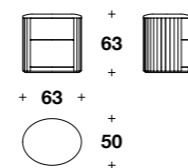

VEYRON Bedside table

BCO (03P) - Outer frame lacquered in Steel Blue colour with matt finishing.
Top covered in Maine Extra 221 leather and drawers in Vermont Lux 554 leather.
24 2/3x24 2/3x24" H