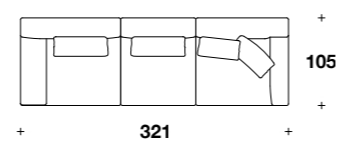

FLOW Sectional sofa

VNT (AESP) - VNT (ECP) - VNT (EDP) - Frame covered in Mathis Vip 001.
Aluminium base laquered Titanium Silver with matt finishing, feet with
polished chrome finishing. Optional EB logo embroidery on back cushions.
126 1/3x41 1/3x30 2/3" H - HA 24" - HS 16 1/4"