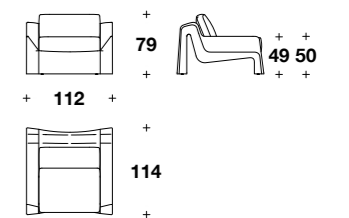

CHIRON Armchair

ING (POL) - Frame covered in Maine Extra 225 leather.
Seat and back cushions covered in Maine Extra 221 leather.
Decorative cushion in Velvet Lux 492 leather.
44x45x31" H - HA 19 3/4" - HS 19 1/4"