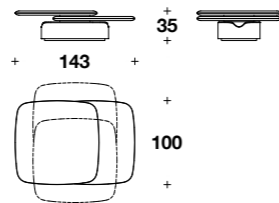

MARGUERITE Coffee table

BCT (05) - Wooden frame lacquered in Steel Blue colour with matt finishing. Aluminium profile with polished finishing.
56 1/3x39 1/3x13 3/4" H

MONACO Coffee table

BCO (05V) - Steel frame with polished chrome finishing.
Tempered extra clear glass top.
39 1/3x18 2/4x19 3/4" H