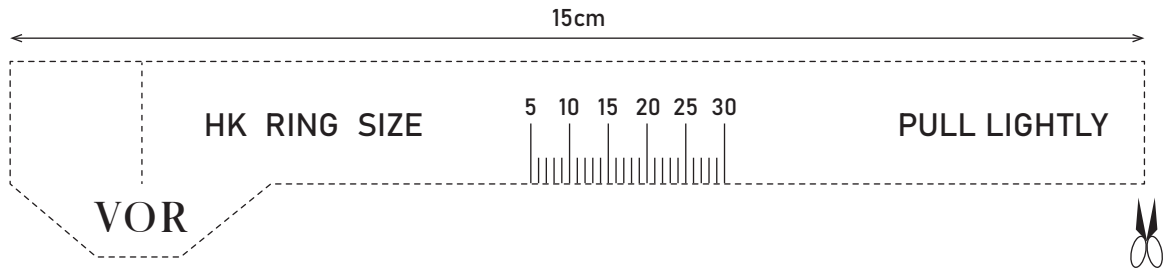

VOR

1. CUT DOTTED EDGE

2. FOLD AROUND FINGER

HONG KONG RING SIZE CHART

Disclaimer:

The measurement from the cut-out will only give a rough gauge of what your ring size may be. For a more accurate measurement, match the internal diameter of an existing fitting ring to the size chart above.