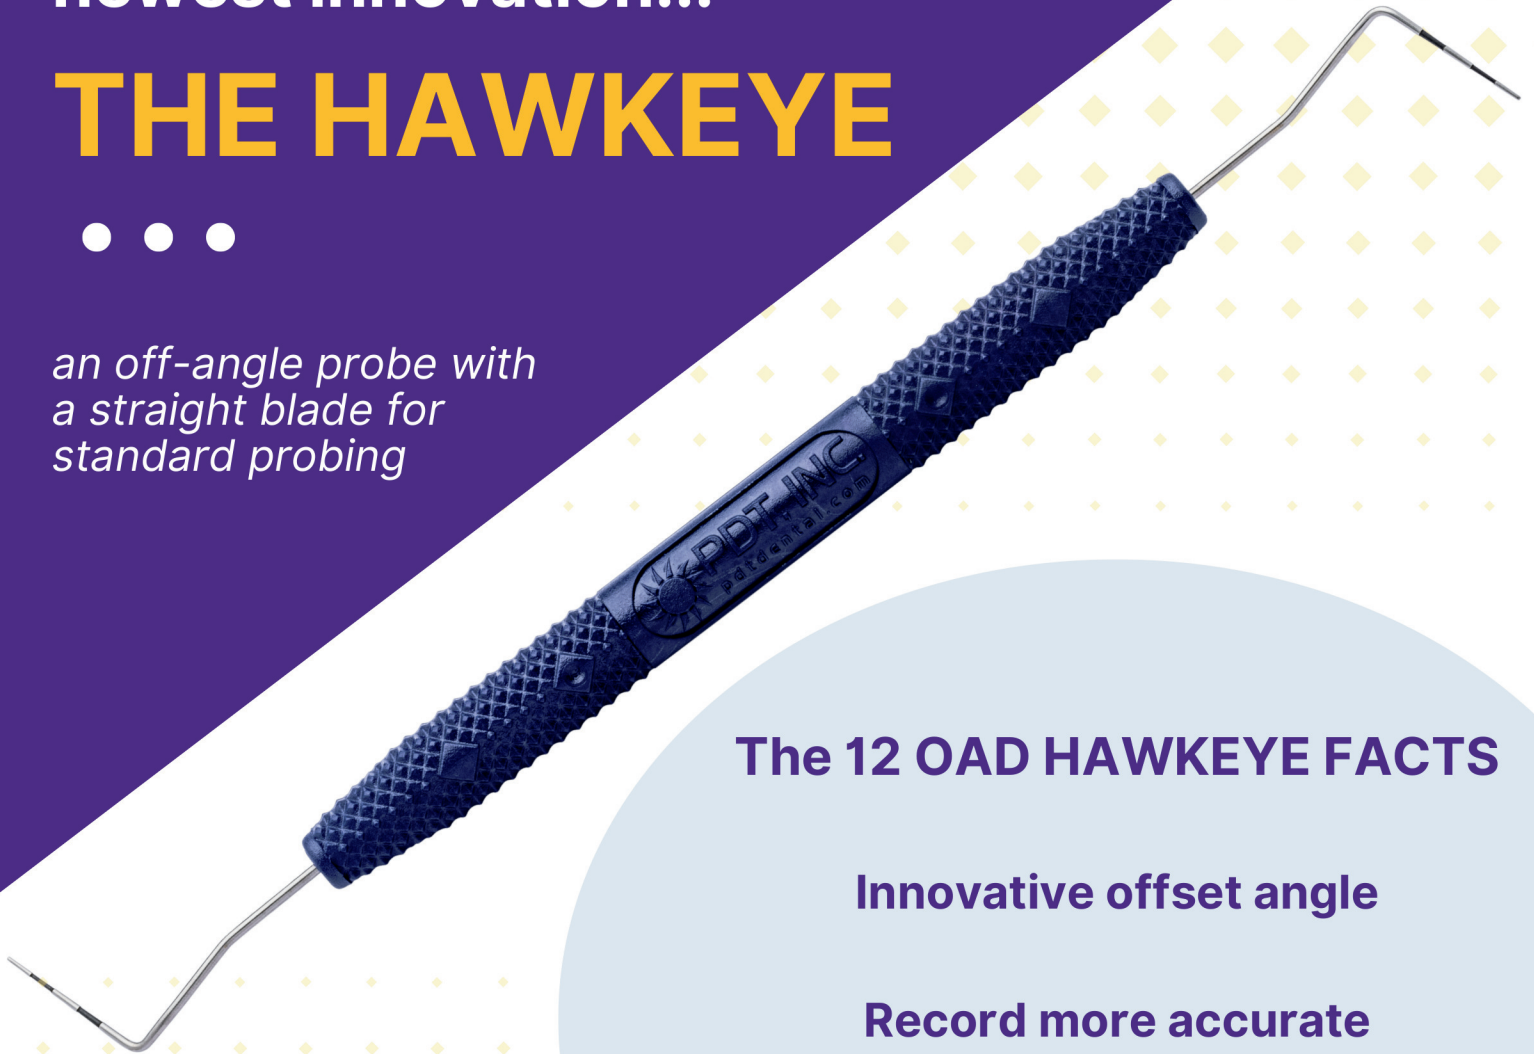

Introducing PDT's
newest innovation...

THE HAWKEYE

*an off-angle probe with
a straight blade for
standard probing*

The 12 OAD HAWKEYE FACTS

Innovative offset angle

**Record more accurate
periodontal numbers**

**3-6-9-12mm markings
on both ends**

*Created in collaboration with
Dr. Emily Boge, EdD, RDH, CDA, FAADH*