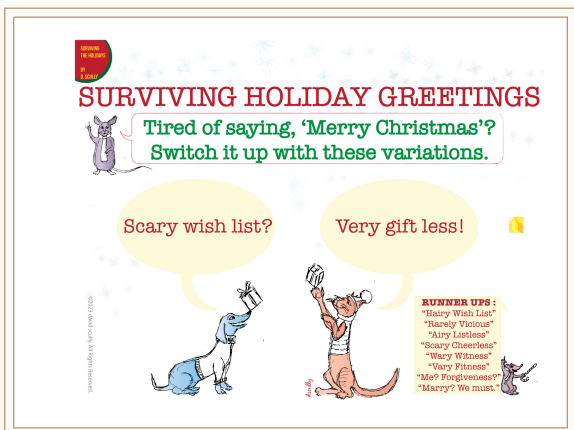

★ BEST SELLER

SKU: OWN IT-HAIR-1

INSIDE TEXT: OWN IT!
SKU: OWN IT-SHADE-2

INSIDE TEXT: OWN IT!
SKU: OWN IT-NAMES-3

HOLIDAY LINE-SURVIVING XMAS

- \$3.50 (MSRP \$7)
- MOQ: 5 per style
- Folded A7 cards (5x7)
- Printed on one side/blank inside
- Logo, legal, and website on the back
- Comes with envelope and cello sleeve
- Printed by a small US print shop
- Discounts offered on boxed sets