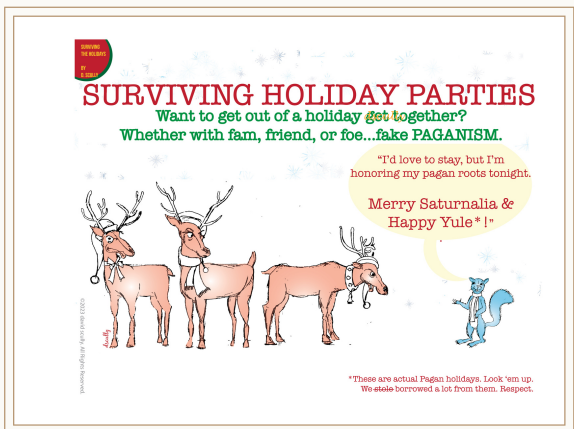

INSIDE TEXT:BLANK
SKU: HOL-SURV-3