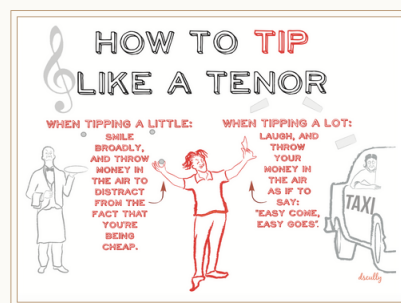

INSIDE TEXT: BLANK
SKU: ART-TENOR-4