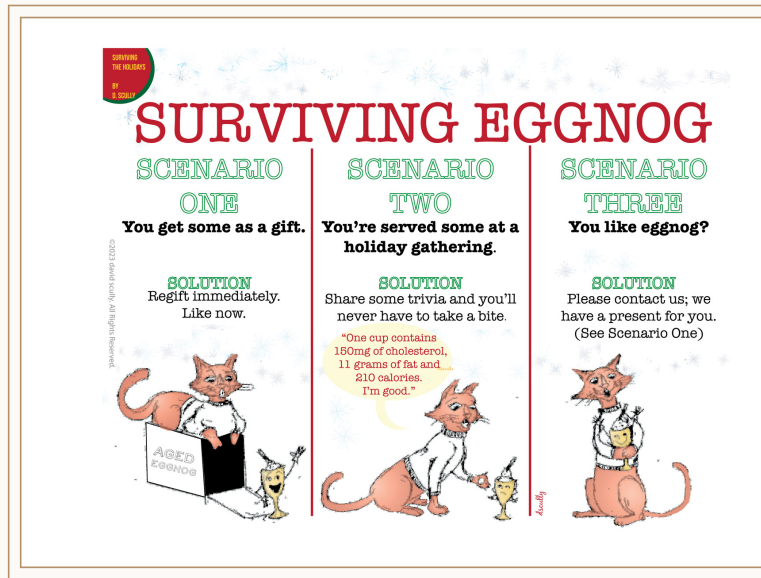

INSIDE TEXT:BLANK
SKU: HOL-SURV-1

INSIDE TEXT:BLANK
SKU: HOL-SURV-2

★ BEST SELLER

INSIDE TEXT:BLANK
SKU: HOL-SURV-3

HOLIDAY LINE-SURVIVING XMAS

- \$3.50 (MSRP \$7)
- MOQ: 5 per style
- Folded A7 cards (5x7)
- Printed on one side/blank inside
- Logo, legal, and website on the back
- Comes with envelope and cello sleeve
- Printed by a small US print shop
- Discounts offered on boxed sets