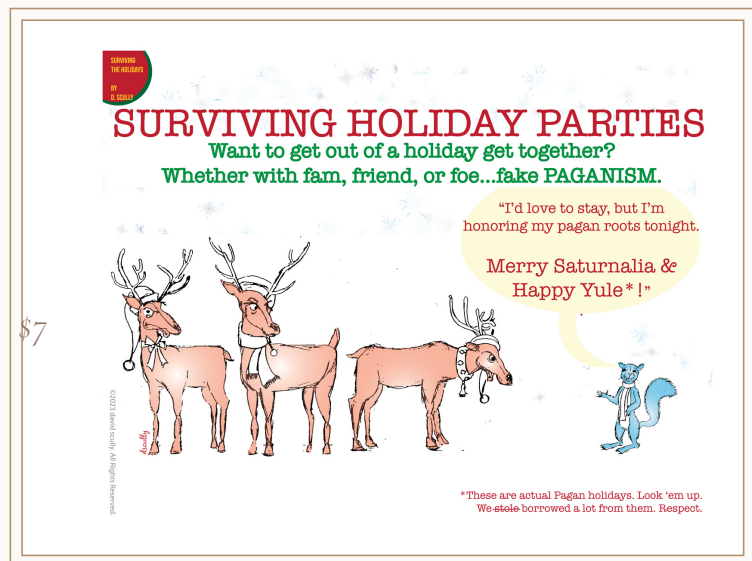

INSIDE TEXT:BLANK
SKU: HOL-SURV-3