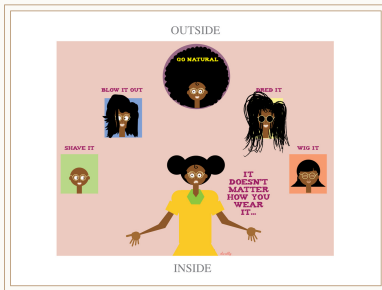

GIRL OWN IT LINE

SKU: OWN IT-HAIR-1

$7:00// 10 Pieces