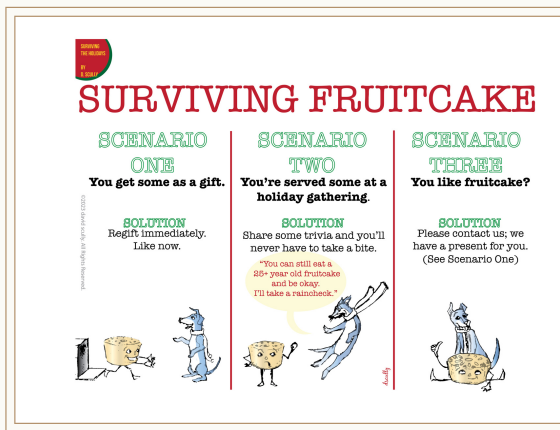

INSIDE TEXT:BLANK
SKU: HOL-SURV-2

★ BEST SELLER