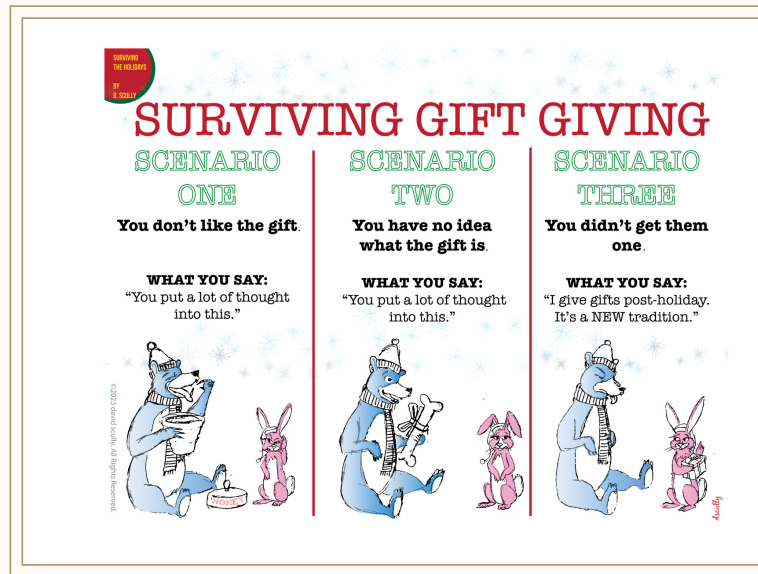

★ BEST SELLER

INSIDE TEXT: BLANK
SKU: HOL-SURV-5