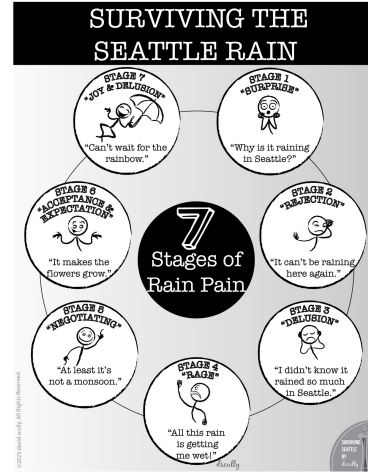

SKU: SEA RAIN PAIN-2

★ BEST SELLER

LANDSCAPE