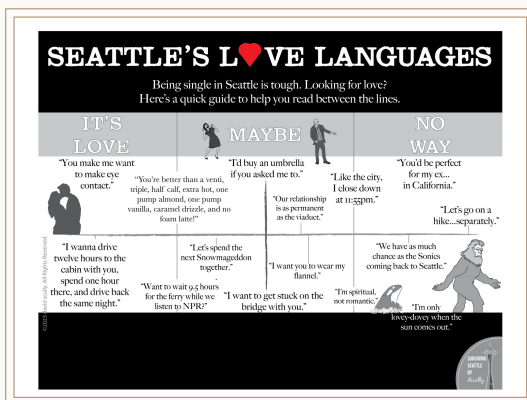

★ BEST SELLER

PORTRAIT

SKU: SEA RAIN PAIN-2

★ BEST SELLER

LANDSCAPE

SKU: SEA SOCIAL GAME-3

LANDSCAPE

SKU: SEA FANS-4

★ BEST SELLER

LANDSCAPE

SKU: SEA LOVELANG-5

PORTRAIT

SKU: SEA SOCIAL PLANS-6

SURVIVING SEATTLE CARD LINE

- \$3.50 (MSRP \$7)
- MOQ: 6 per style
- Folded A7 cards (5x7)
- Printed on both sides (depending on the design)