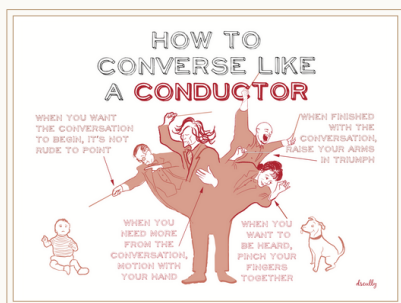

INSIDE TEXT: BLANK
SKU: ART-CONDUCTOR-5