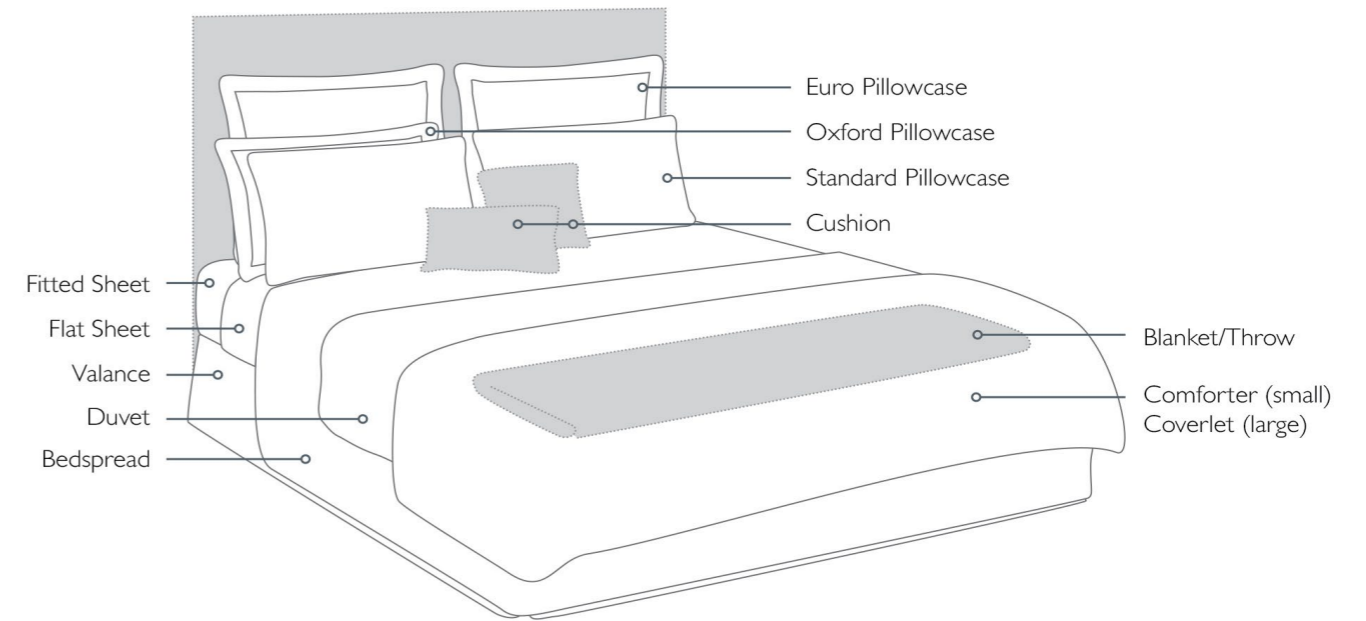

550gsm

Colours available:

Ink
Mist
Charcoal
White

Generous Sizes:

Bath Sheet - 100 x 150cm
Bath Towel - 70 x 140cm
Hand Towel - 40 x 75cm
Face Cloth - 40 x 40cm
Bath Mat - 50 x 80cm

SIZING GUIDE

Some Seneca products and sizes may vary from this guide, so please refer to Seneca's pricelist and packaging, however, this size chart is provided as a general guide to assist in your selection process. Please refer to the list below for bedding and bath products and sizes.

SHEET INDIVIDUALS

Single Bed Flat	180 x 260 cm
Single Bed Fitted	91 x 193 x 45 cm
King Single Bed Flat	200 x 260 cm
King Single Bed Fitted	107 x 203 x 45cm
Double Bed Flat	230 x 260 cm
Double Bed Fitted	137 x 193 x 50cm
Queen Bed Flat	245 x 260 cm
Queen Bed Fitted	152 x 203 x 50cm
King Bed Flat	270 x 270 cm
King Bed Fitted	167 x 203 x 50cm
Super King Bed Flat	290 x 270 cm
Super King Bed Fitted	180 x 203 x 50cm
Cali King Flat	310 x 278 cm
Cali King Fitted	203 x 203 x 50cm

SHEET SETS

Single	Flat	180 x 260 cm
	Fitted	91 x 193 x 45 cm
	1 Pillowcase	
King Single	Flat	200 x 260 cm
	Fitted	107 x 203 x 45cm
	1 Pillowcase	
Double	Flat	230 x 260 cm
	Fitted	137 x 193 x 50cm
	2 Pillowcases	
Queen	Flat	245 x 260 cm
	Fitted	152 x 203 x 50cm
	2 Pillowcases	
King	Flat	270 x 270 cm
	Fitted	167 x 203 x 50cm
	2 Pillowcases	
Super King	Flat	290 x 270 cm
	Fitted	180 x 203 x 50cm
	2 Pillowcases	
Cali King	Flat	310 x 278 cm
	Fitted	203 x 203 x 50cm
	2 Pillowcases	