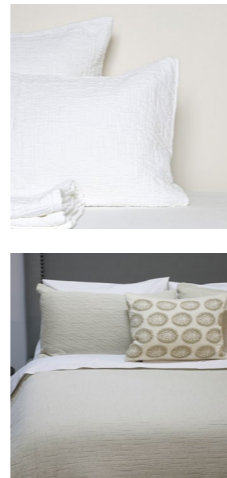

ROMA

A stunningly soft and comforting product inspired by nature with a subtle texture and pattern, using only natural fibres. The bed linen is woven and then stonewashed to give an amazing soft handle.

100% Cotton.

MADE IN PORTUGAL

Colours: White & Putty

Available in: Bedspread Sets (including 2 standard pillowcases).
Sizes: Queen, King, and Super King.

Available in: Comforter Sets (including 2 standard pillow cases) 220 x 220cm and
Coverlet Sets (including 2 standard pillowcases) 240 x 260cm.

Available in: Oxford Pillowcases in White.

Machine wash normal cycle. Do not bleach. Line dry in shade or tumble dry on low setting. Touch up iron if required.

RIPPLE

European made, these textured ripple weave bedspread sets and coverlet sets feature a modern linea design with a beautiful soft handle and drape. Ripple adds a contemporary relaxed feel to the bedroom.

100% Cotton

MADE IN PORTUGAL

Available in: Bedspread Sets (including 2 standard pillowcases).

Colour: Optical White.

Sizes: Queen, King and Super King.
Super King Bed Size: 290 x 260cm.

Also available in: Coverlet Sets (including 2 standard pillowcases) 240 x 260cm.

Machine wash normal cycle. Do not bleach. Line dry in shade or tumble dry on low setting. Touch up iron if required.