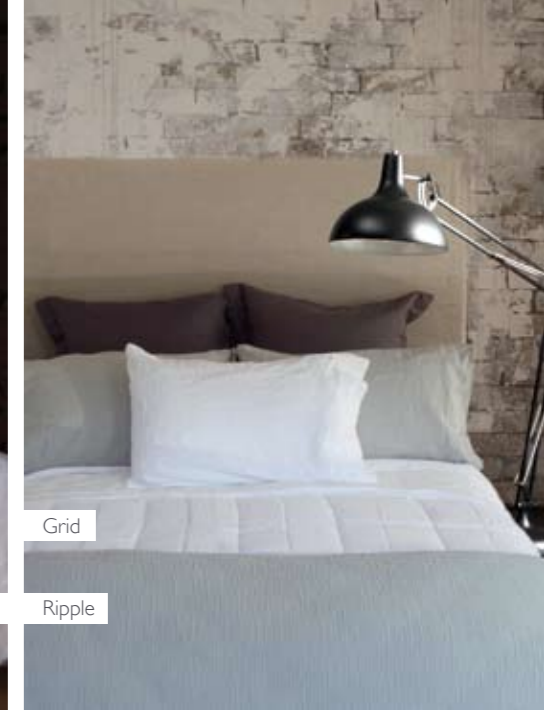

Stonewashed

Grid

Ripple

Vida

PURE LINEN, STONEWASHED,
PRE-SHRUNK, ANTI-PILLING
MADE IN PORTUGAL
100% LINEN
A DREAM TO SLEEP IN
A DREAM TO CARE FOR –
NO IRONING REQUIRED

white

stone

charcoal

dove

vintage pink

ink