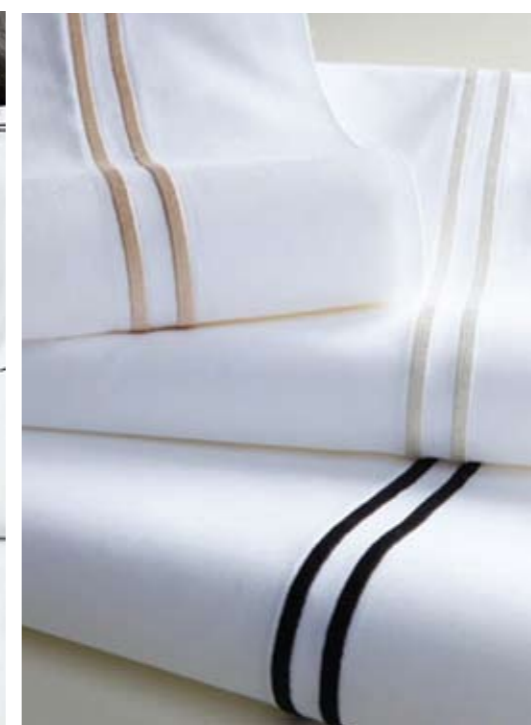

Flat sheets  
Fitted sheets  
Standard, Oxford & Euro Pillowcases

Ravenna Cordstitch

*favourite things*  
TIMELESS QUALITY

Bellini Flannelette

LUXURIOUS SOFT HANDLE  
MADE IN PORTUGAL  
185gsm  
FAMOUS BELLINI QUALITY – STILL SETTING  
THE STANDARD AROUND THE WORLD