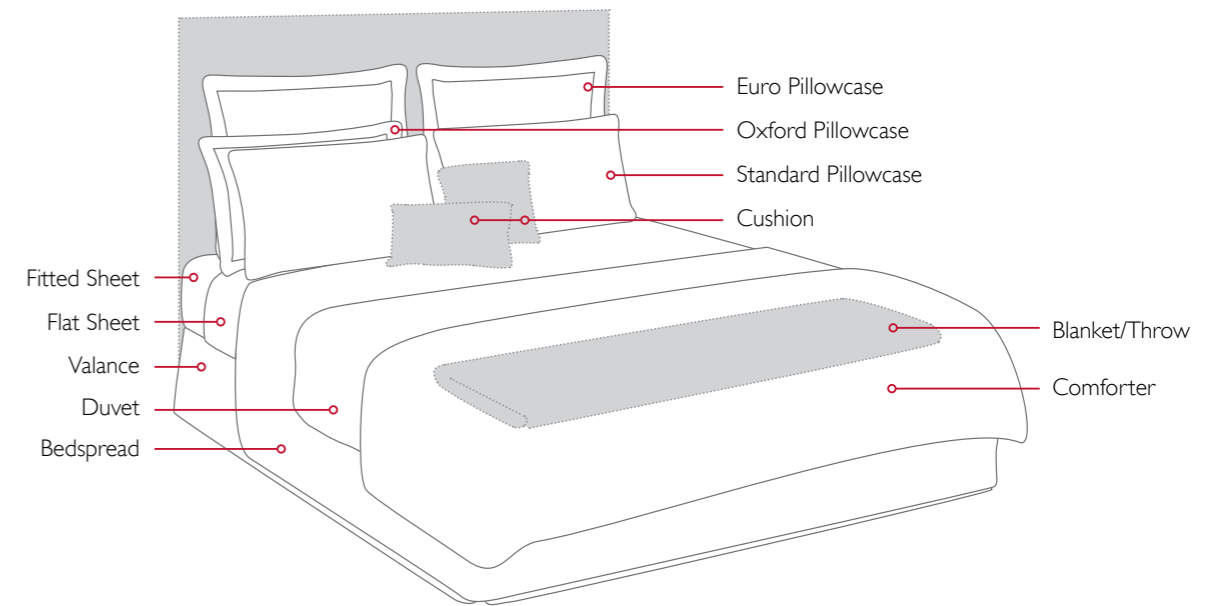

Some products may vary from this guide, so please check packaging, however, this sizing chart is provided as a general guide to assist in your selection process. Please refer to the lists below for Australian and New Zealand sizes.

SHEETS

Single Bed Flat	180x260cm
Single Bed Fitted	91x193+45cm
King Single Bed Flat	200x260cm
King Single Bed Fitted	107x203+45cm
Double Bed Flat	230x260cm
Double Bed Fitted	137x193+45cm
Queen Bed Flat	245x260cm
Queen Bed Fitted	152x203+50cm
King Bed Flat - NZ	255x270cm
King Bed Fitted - NZ	167x203+50cm
King Bed Flat - Aust	255x270cm
King Bed Fitted - Aus	180x203+50cm
Super King Bed Flat - NZ	270x270cm
Super King Bed Fitted - NZ	180x203+50cm

SHEET SETS

Single Bed	Flat sheet	180x260cm
	Fitted sheet	91x193+40cm
	1 pillowcase	
King Single Bed	Flat sheet	200x260cm
	Fitted sheet	107x203+40cm
	1 pillowcase	
Double Bed	Flat sheet	230x260cm
	Fitted sheet	137x193+40cm
	2 pillowcases	
Queen Bed	Flat sheet	245x270cm
	Fitted sheet	152x203+40cm
	2 pillowcases	
King Bed - NZ	Flat sheet	255x270cm
	Fitted sheet	168x203+40cm
	2 pillowcases	
King Bed - Aust	Flat sheet	255x270cm
	Fitted sheet	180x203+40cm
	2 pillowcases	
Super King Bed - NZ	Flat sheet	270x270cm
	Fitted sheet	180x203+40cm
	2 pillowcases	

DUVET / QUILT / DOONA COVER SETS

Single Bed	140x210cm + 1 P/C
King Single Bed	180x210cm + 1 P/C
Double Bed	180x210cm + 2 P/C
Queen Bed	210x210cm + 2 P/C
King Bed - Aus	245x210cm + 2 P/C
King Bed - NZ	245x210cm + 2 P/C
Super King Bed - NZ	265x210cm + 2 P/C
Super King Bed - Aus	270x240cm + 2 P/C

BEDSPREADS

Comforter	220x220cm
King Single	220x260cm
Queen	265x270cm
King	285x270cm
Super King	310x270cm
Quilted Oxford P/C	48x74+5cm flange
Quilted Euro P/C	65x65+5cm flange

PILLOWCASES / PILLOW SHAMS

Standard (pair)	48x74cm (2 P/C)
Oxford (each)	48x74cm + 5cm flange (1 P/C)
European (each)	65x65 + 5 cm flange (1 P/C)

VALANCES

Single Bed	91x193+35cm
King Single Bed	107x203+35cm
Double Bed	137x193+35cm
Queen Bed	152x203+35cm
King Bed - NZ	168x203+35cm
King Bed - Aus	180x203+35cm
Super King Bed - NZ	180x203+35cm

TABLE LINEN

Oblong	150x180cm
Oblong 6 Seater	150x220cm
Oblong 8/10 Seater	180x320cm
Round	180cm round

BATH LINEN

Bath Sheet	100x150cm
Bath Towel	70x140cm
Bath Mat	50x90cm
Hand Towel	50x70cm
Face Cloth	33x33cm

Sizing of some items may differ from the dimensions shown in this chart. Seneca takes care to provide accurate dimensions on product packaging. Please check the packaging size labels or ask in store before purchasing.