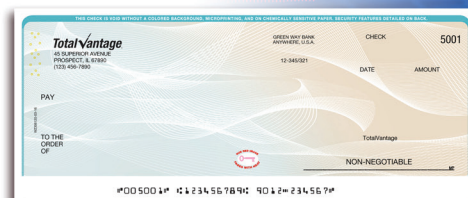

The Stock Prism Laser Checks are available in 9 color scheme combinations. What's your favorite?

Stock Prism check features:

- Quantities start at 250 checks
- Size: 8 1/2" x 11"
- Colors: Digital CMYK colors
- Screen vouchers available
- Border: Warning band with padlock icon
- Check Position: Top
- Minimum of 14 free security features
- Perforation Position: Top, 3 1/2" & 7"
- Packaging: Polywrap protected

For simplicity and excellent quality, make it personal with these Stock Prism Laser Check backgrounds.

Blue Yellow Prism

Purple Yellow Purple-Prism

Blue Yellow Blue-Prism

Red Blue Red-Prism

Purple Green Purple-Prism