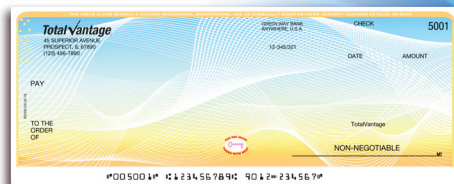

NEW Prism Laser Checks!

Select from a variety of prism backgrounds

Stock Prism Laser Checks!

We are adding our Prism Design category to give customers even more Stock options. This new offering allows for unique contemporary design expression.

The Stock Prism Laser Checks are available in 9 color scheme combinations. What's your favorite?

Stock Prism check features:

- Quantities start at 250 checks
- Size: 8 1/2" x 11"
- Colors: Digital CMYK colors
- Screen vouchers available
- Border: Warning band with padlock icon
- Check Position: Top
- Minimum of 14 free security features
- Perforation Position: Top, 3 1/2" & 7"
- Packaging: Polywrap protected

For simplicity and excellent quality, make it personal with these Stock Prism Laser Check backgrounds.

Blue Yellow Prism