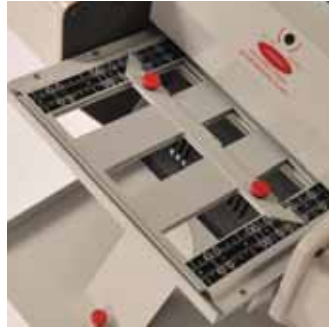

Select the
easy to use
control options.

What are PSMailers?

A pressure seal self-mailer designed to be printed, folded, sealed and mailed in much less time than conventional printing and mailing processes using envelopes. It is a one piece sheet that becomes the envelope when folded and sealed.