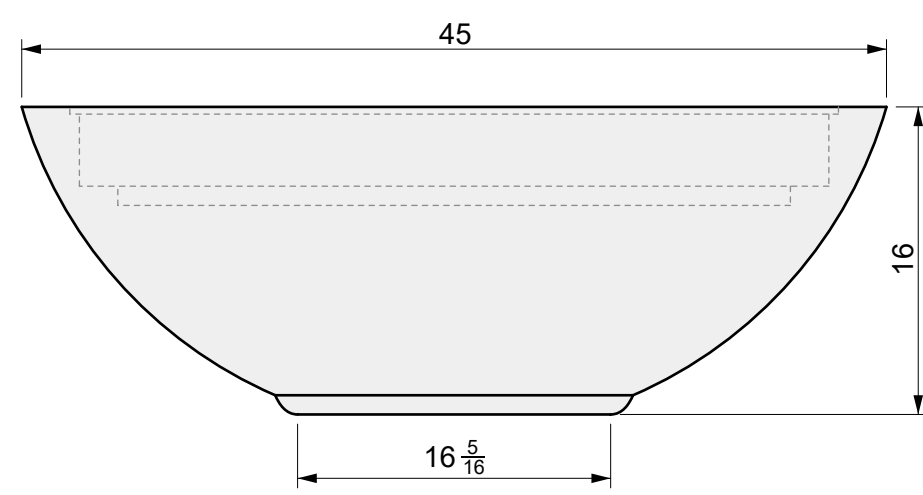

02 FRONT VIEW