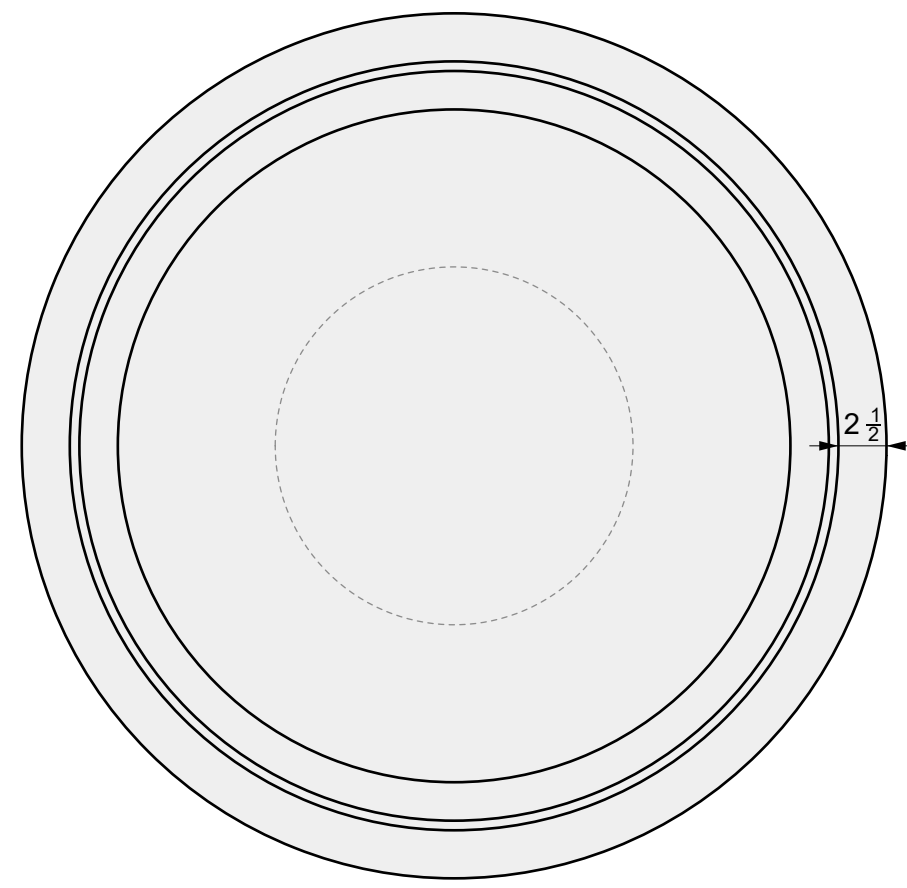

**SHEET CONTENTS:**  
Final Drawing

**MATERIAL:**  
Concrete

**FINISHING:**  
-

**COLOR:**  
-

AUTHOR	DATE
LC	12/17/2020

**NOTES:**  
-

SHEET NO.  
**A01**

01 TOP VIEW

**SHEET CONTENTS:**  
Stainless Steel Plate

**MATERIAL:**  
1/8 in Stainless Steel Sheet

**FINISHING:**  
-

**COLOR:**  
-

AUTHOR	DATE
LC	12/17/2020

**NOTES:**  
-

SHEET NO.  
**A04**

01 TOP VIEW