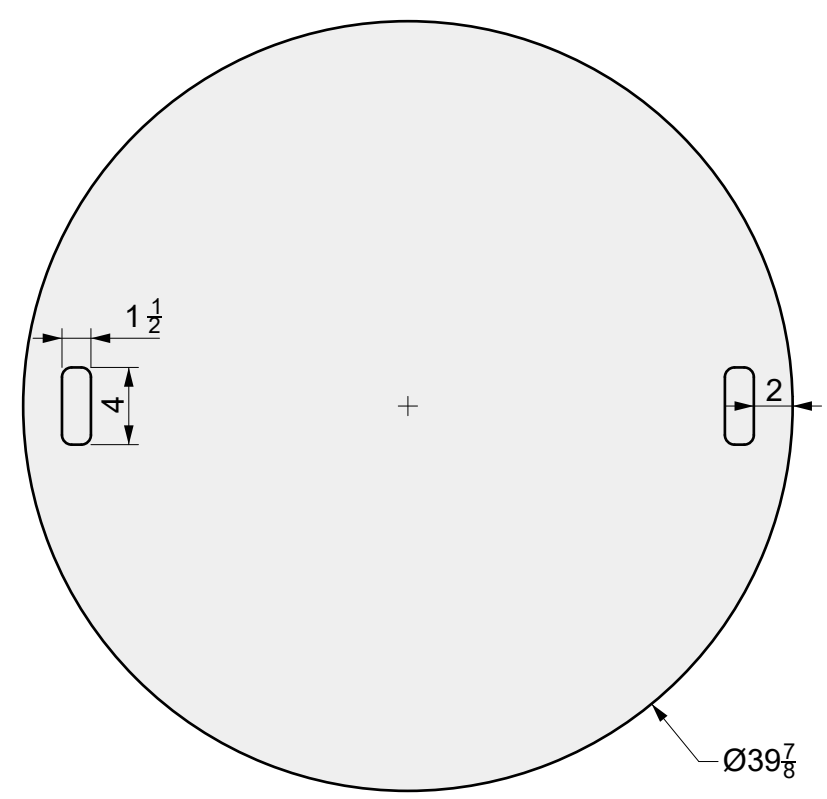

575 Naples Road
Mendota, CA 93640

info@wetstonedesign.co
559-269-7363

PROJECT NAME:
Firepit Toba Agudo 45 in

ARCHITECT / DESIGNER:
Luis C

DRAWING PACKAGE:
Parts for Firepit Toba Agudo
45 in

SHEET CONTENTS:
Aluminum Top

MATERIAL:
Aluminum Sheet 1/4 in

FINISHING:
-

COLOR:
-

AUTHOR	DATE
LC	12/17/2020

NOTES:
-

SHEET NO.
A03

01 TOP VIEW