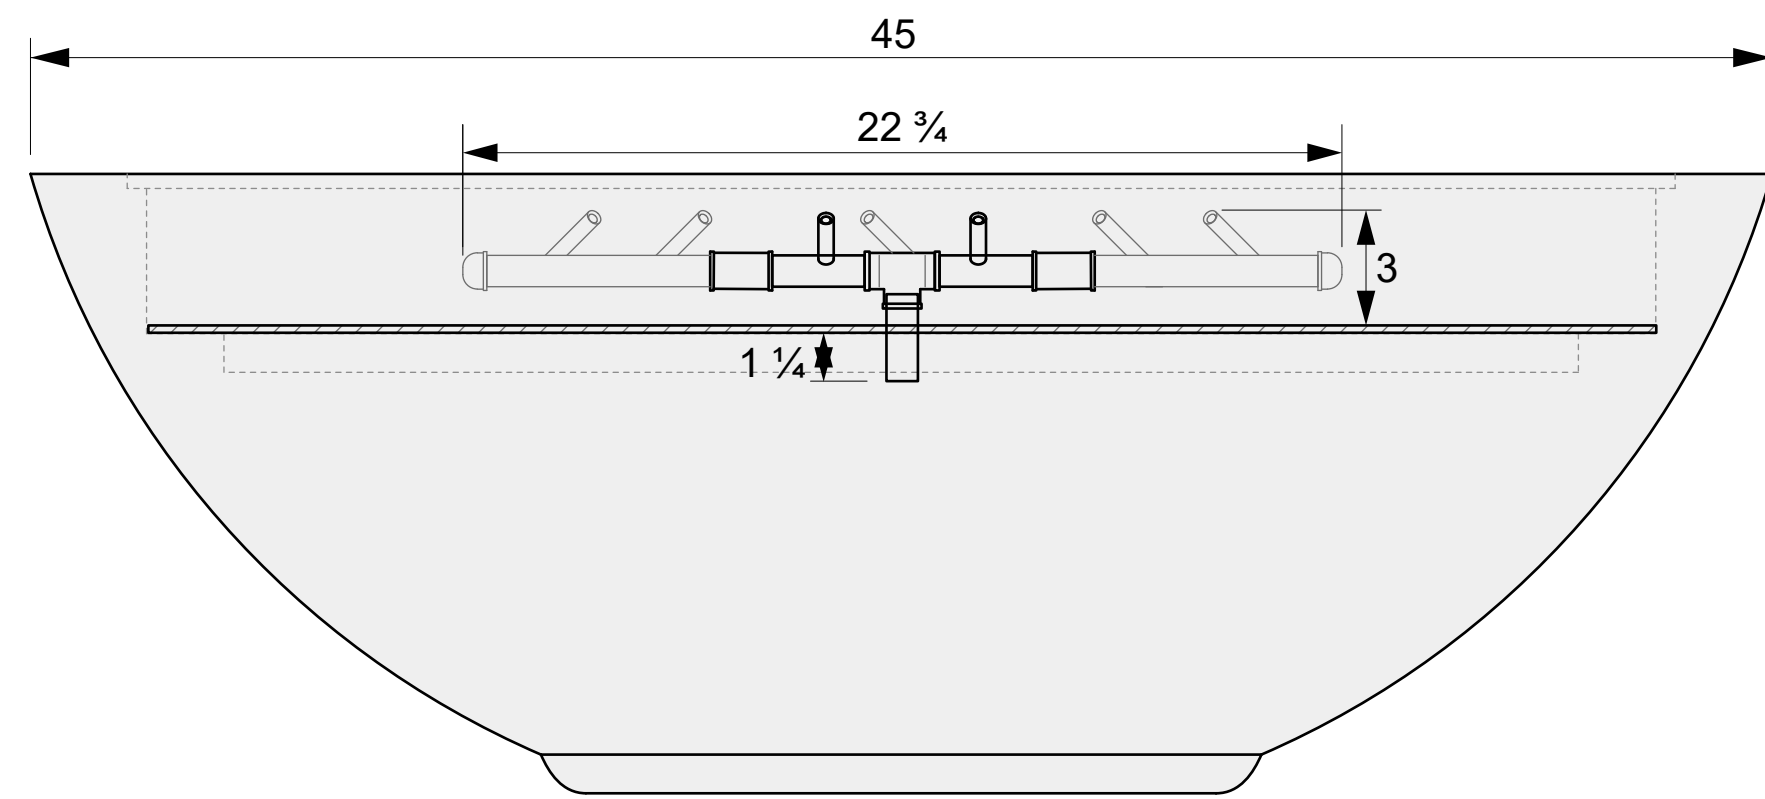

**OCTAGONAL CFBO280**  
Dimensions: 21.75" x 22.75"  
280,000 BTU

**01 SIDE VIEW**

A

B

C

D

575 Naples Road  
Mendota, CA 93640

info@wetstonedesign.co  
559-269-7363