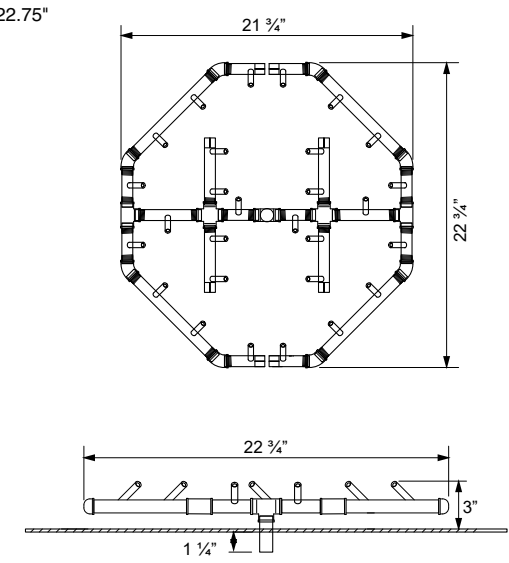

**OCTAGONAL CFBO280**  
Dimensions: 21.75" x 22.75"  
280,000 BTU

**01 SIDE VIEW**

A

B

C

D

575 Naples Road  
Mendota, CA 93640

info@wetstonedesign.co  
559-269-7363

**SHEET CONTENTS:**  
Stainless Steel Plate

**MATERIAL:**  
1/8 in Stainless Steel Sheet

**FINISHING:**  
-

**COLOR:**  
-

AUTHOR	DATE
LC	12/17/2020

**NOTES:**  
-

SHEET NO.  
**A04**

01 TOP VIEW