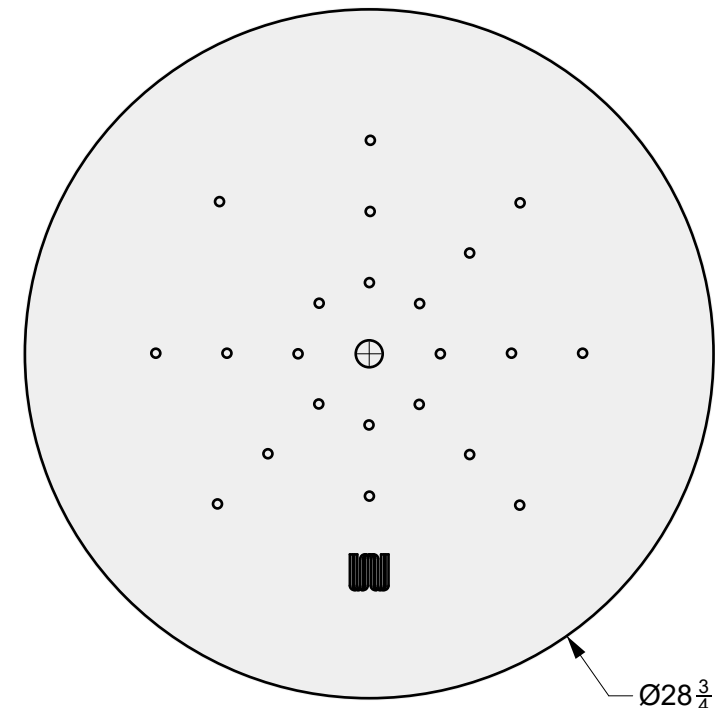

575 Naples Road
Mendota, CA 93640

info@wetstonedesign.co
559-269-7363

PROJECT NAME:
Firepit Oblica Slide 55 in

ARCHITECT / DESIGNER:
Luis C

DRAWING PACKAGE:
Parts for Firepit Oblica Slide 55

SHEET CONTENTS:
Stainless Steel Plate

MATERIAL:
1/8 in Stainless Steel Sheet

FINISHING:
-

COLOR:
-

AUTHOR	DATE
LC	07/05/23

NOTES:
-

SHEET NO.
A04

01 TOP VIEW