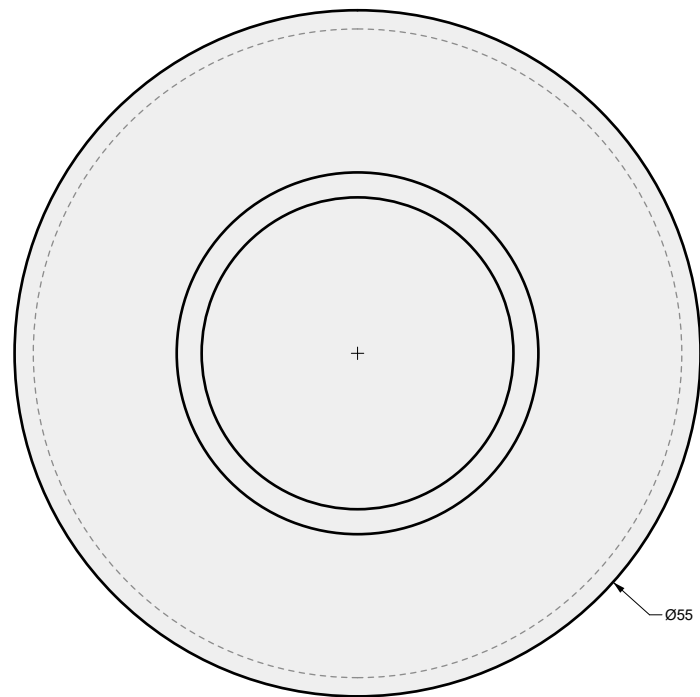

MATERIAL:
Concrete

FINISHING:
-

COLOR:
-

AUTHOR	DATE
LC	07/05/23

NOTES:
-

SHEET NO.
A01

01 TOP VIEW

04 PERSPECTIVE