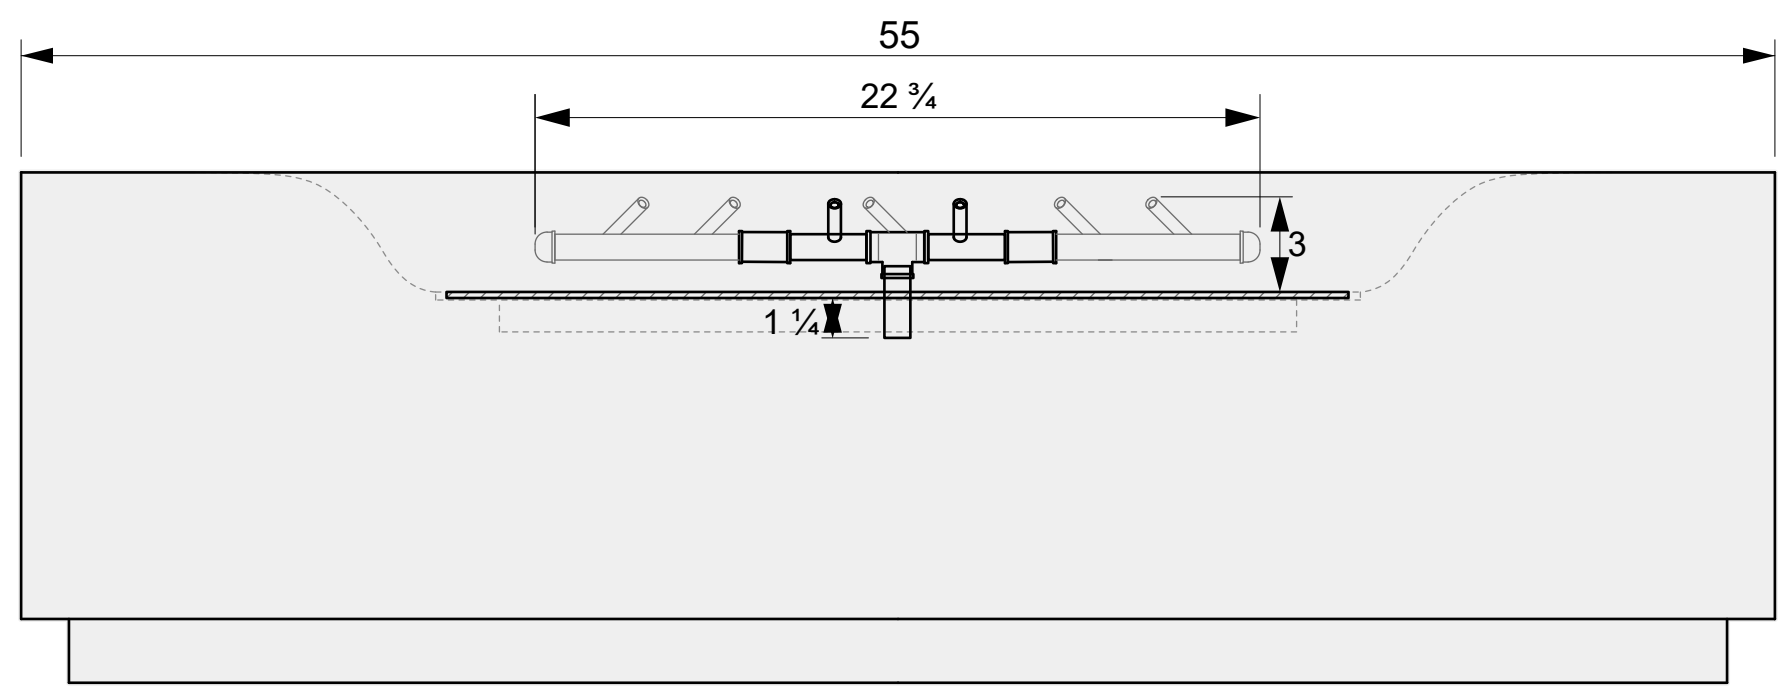

575 Naples Road
Mendota, CA 93640

info@wetstonedesign.co
559-269-7363

PROJECT NAME:
Firepit Oblica Slide 55 in

ARCHITECT / DESIGNER:
Luis C

DRAWING PACKAGE:
Parts for Firepit Oblica Slide 55

SHEET CONTENTS:
Burner Setting

MATERIAL:
-

FINISHING:
-

COLOR:
-

AUTHOR	DATE
LC	07/05/23

NOTES:
-

SHEET NO.
A02

01 SIDE VIEW

A

B

C

D