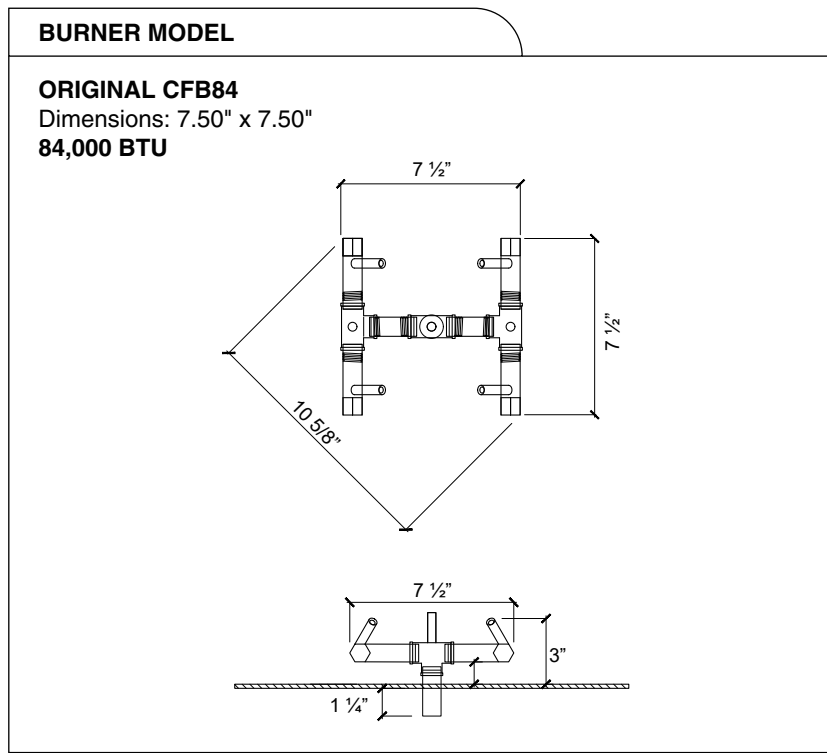

575 Naples Road
Mendota, CA 93640

info@wetstonedesign.co
559-269-7363

PROJECT NAME:
Firepit Oblica Round 32 in

ARCHITECT / DESIGNER:
Luis C

DRAWING PACKAGE:
Parts for Firepit Oblica Round 32 in

SHEET CONTENTS:
Final Drawing

MATERIAL:
Concrete

FINISHING:
-

COLOR:
-

AUTHOR	DATE
LC	02/13/2021

NOTES:
-

SHEET NO.
A02

01 SIDE VIEW

A

B

C

D