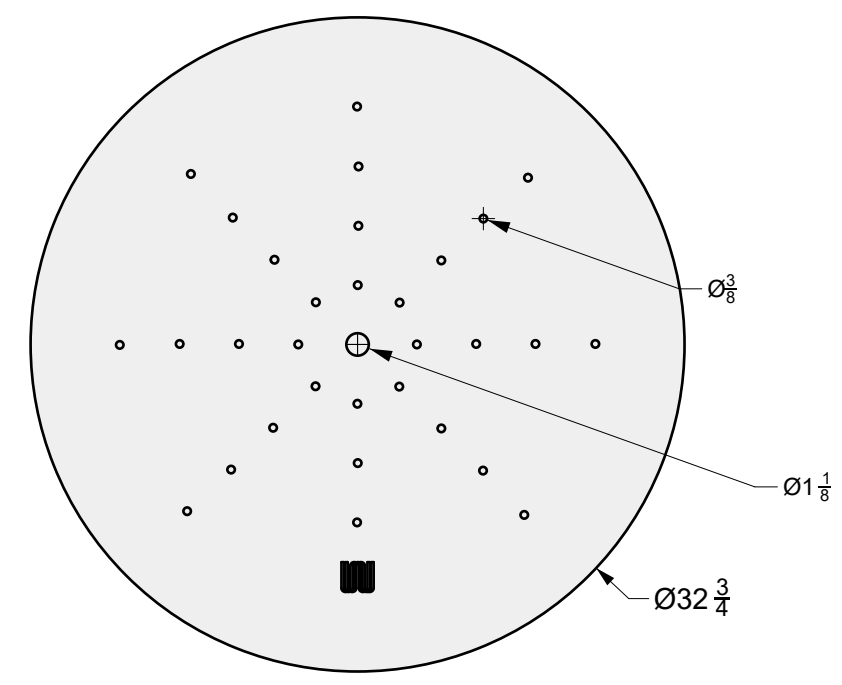

**SHEET CONTENTS:**  
Stainless Steel Plate

**MATERIAL:**  
1/16 in Stainless Steel Sheet

**FINISHING:**  
-

**COLOR:**  
-

AUTHOR	DATE
LC	12/17/2020

**NOTES:**  
-

SHEET NO.  
**A04**

01 TOP VIEW