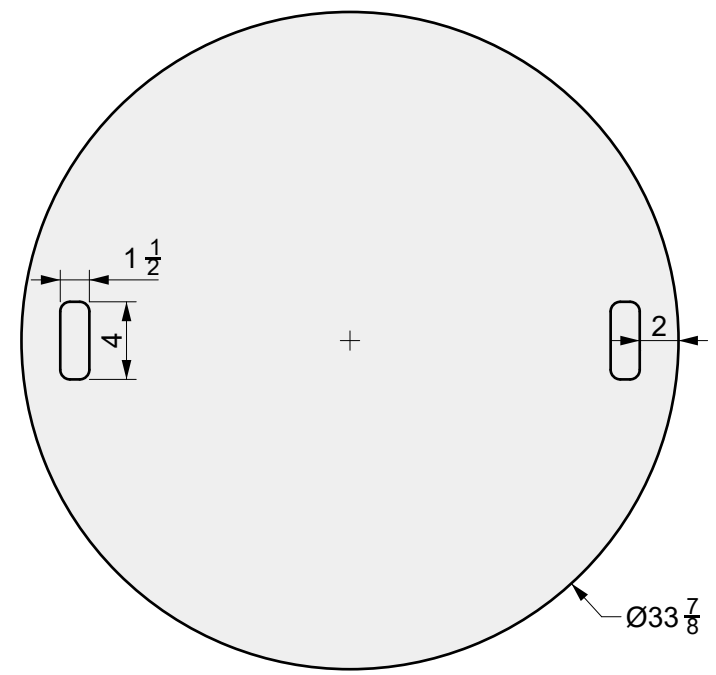

**DRAWING PACKAGE:**  
Parts for Firepit Toba Agudo 38 in

**SHEET CONTENTS:**  
Aluminum Top

**MATERIAL:**  
Aluminum Sheet 1/4 in

**FINISHING:**  
-

**COLOR:**  
-

AUTHOR	DATE
LC	12/17/2020

**NOTES:**  
-

SHEET NO.  
**A03**

**SHEET CONTENTS:**  
Stainless Steel Plate

**MATERIAL:**  
1/16 in Stainless Steel Sheet

**FINISHING:**  
-

**COLOR:**  
-

AUTHOR	DATE
LC	12/17/2020

**NOTES:**  
-

SHEET NO.  
**A04**

01 TOP VIEW