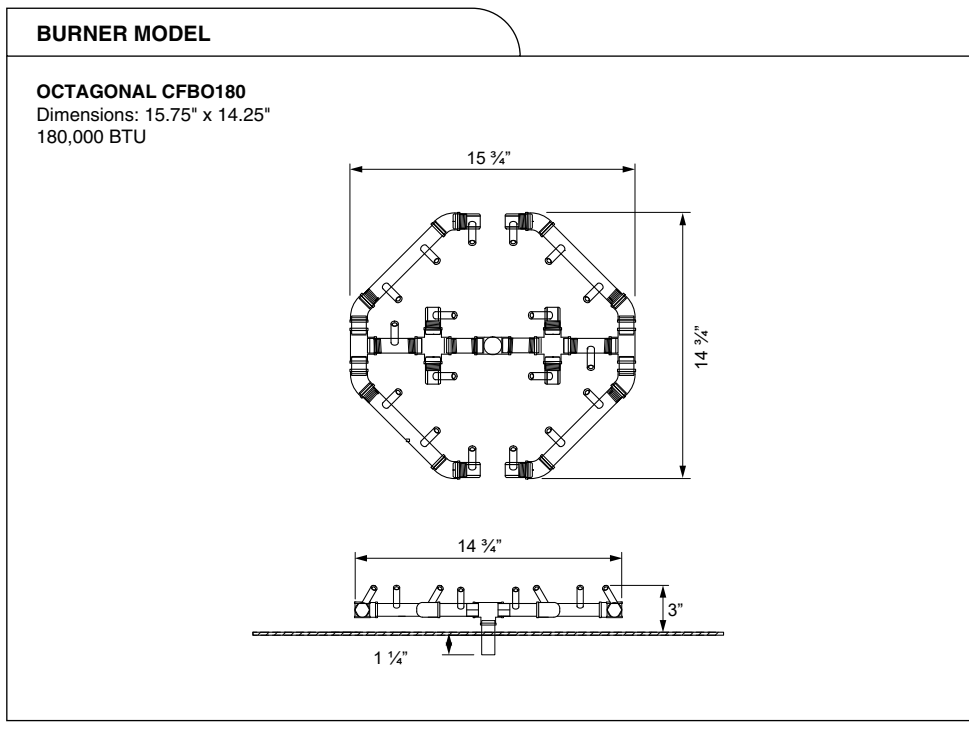

575 Naples Road
Mendota, CA 93640

info@wetstonedesign.co
559-269-7363

PROJECT NAME:
Firepit Toba Agudo 38 in

ARCHITECT / DESIGNER:
Luis C

DRAWING PACKAGE:
Parts for Firepit Toba Agudo
38 in

SHEET CONTENTS:
Burner Setting

MATERIAL:
-

FINISHING:
-

COLOR:
-

AUTHOR	DATE
LC	12/17/2020

NOTES:
-

SHEET NO.
A02

01 SIDE VIEW

A

B

C

D