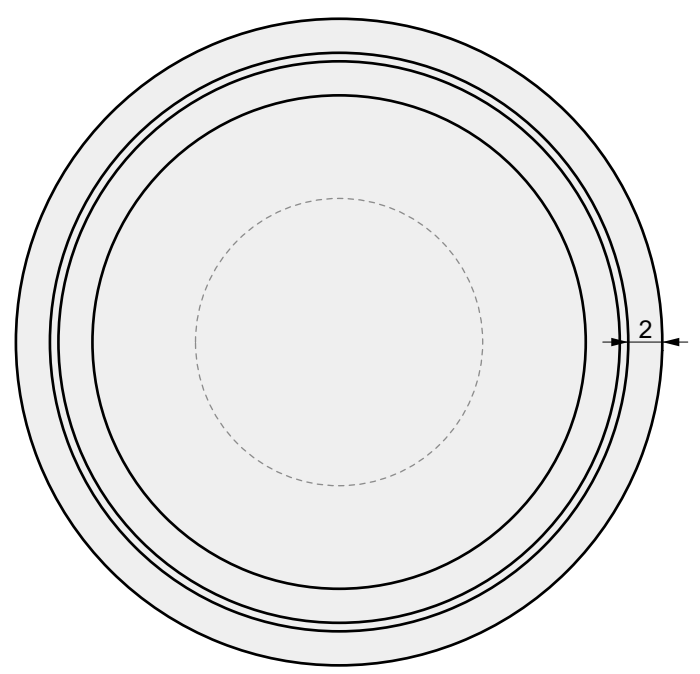

575 Naples Road
Mendota, CA 93640

info@wetstonedesign.co
559-269-7363

PROJECT NAME:
Firepit Toba Agudo 38 in

ARCHITECT / DESIGNER:
Luis C

DRAWING PACKAGE:
Parts for Firepit Toba Agudo
38 in

SHEET CONTENTS:
Final Drawing

MATERIAL:
Concrete

FINISHING:
-

COLOR:
-

AUTHOR	DATE
LC	12/17/2020

NOTES:
-

SHEET NO.
A01

01 TOP VIEW