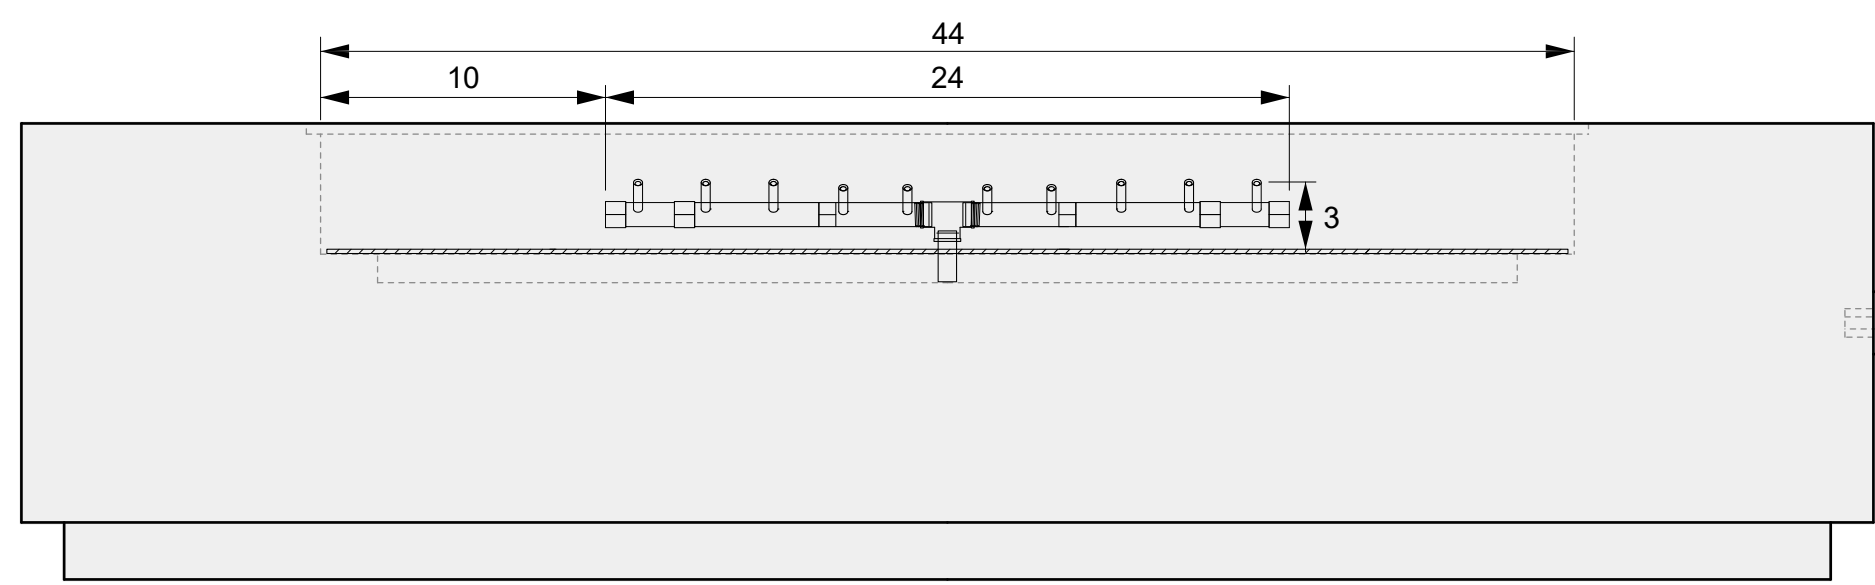

NOTES:
-

SHEET NO.
A02

BURNER MODEL

CIRCLE TREE-STYLE CFBCT440
Dimensions: 30.25" x 34"
440,000 BTU

01 SIDE VIEW

A

B

C