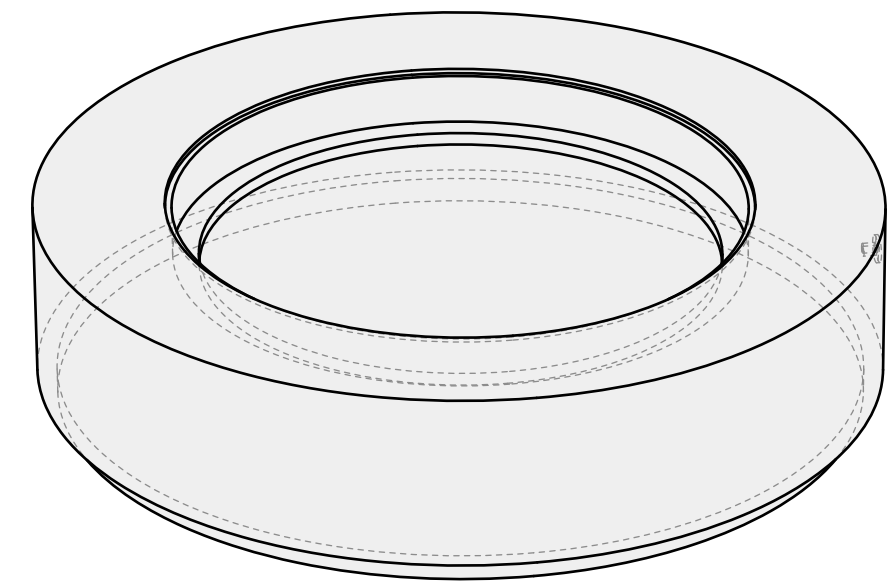

MATERIAL:
Concrete

FINISHING:
-

COLOR:
-

AUTHOR	DATE
LC	

NOTES:
-

SHEET NO.
A01

01 TOP VIEW

04 PERSPECTIVE