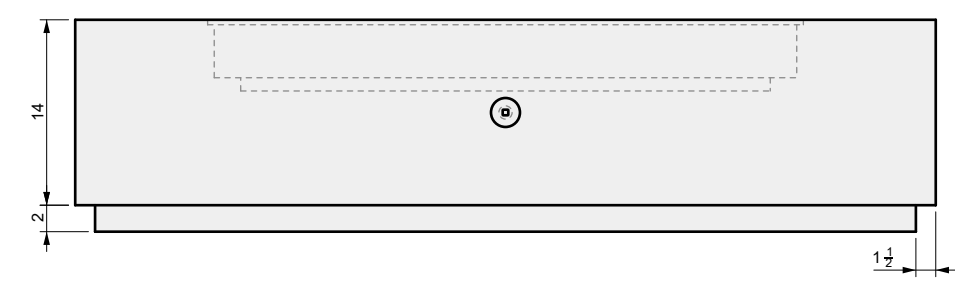

03 SIDE VIEW

A

B

C

D