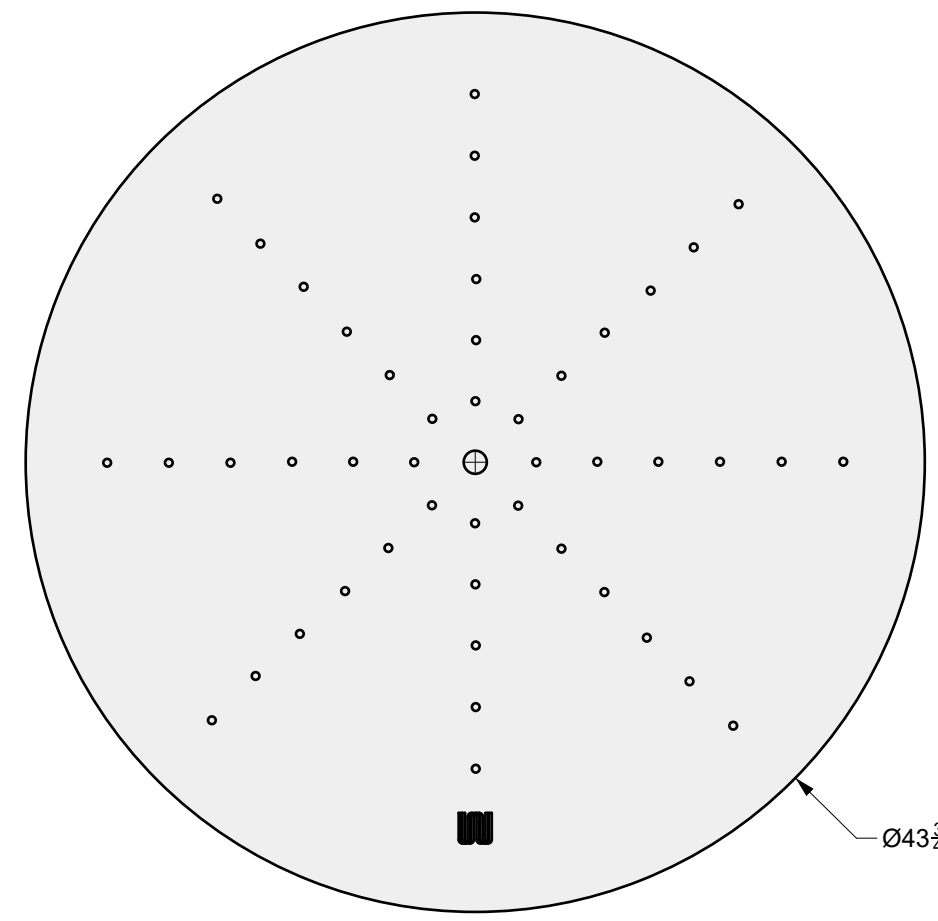

MATERIAL:
1/8 in Stainless Steel Sheet

FINISHING:
-

COLOR:
-

AUTHOR	DATE
LC	

NOTES:
-

SHEET NO.
A04

01 TOP VIEW

03 PERSPECTIVE