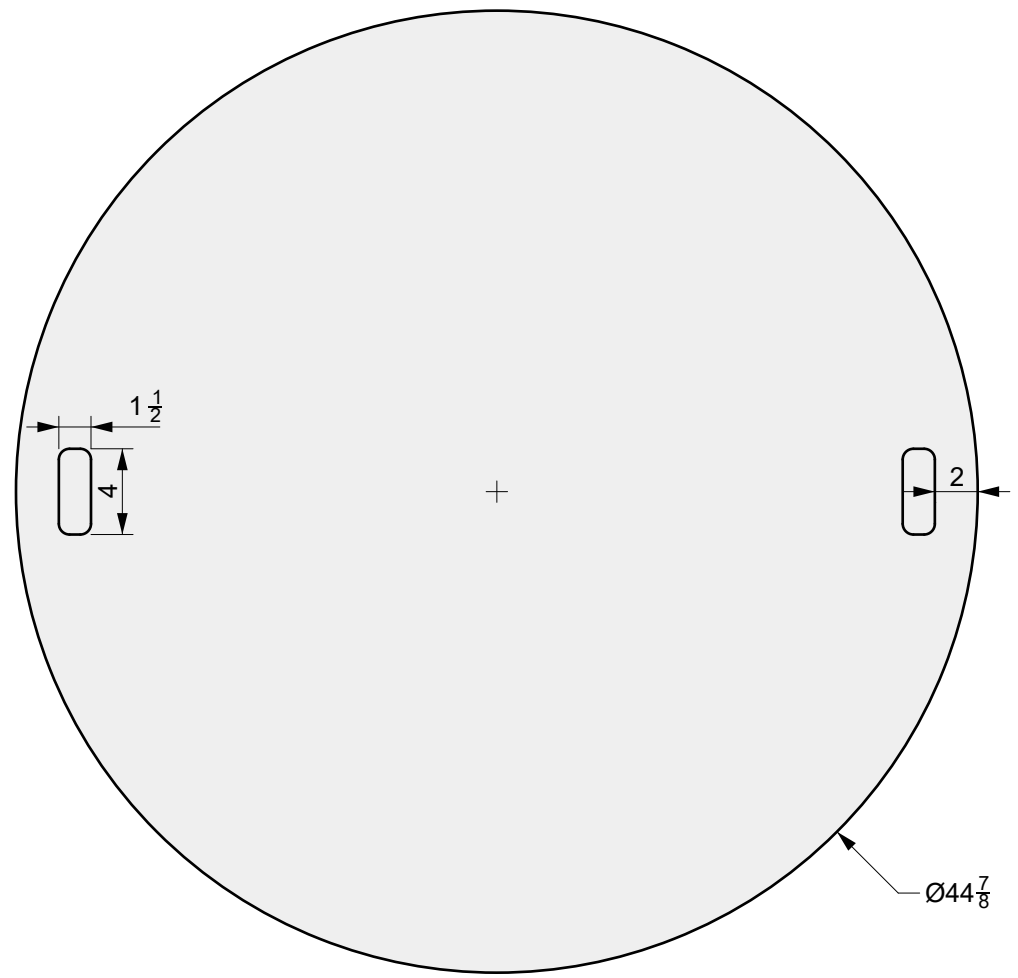

MATERIAL:
1/4" Aluminum Sheet

FINISHING:
-

COLOR:
-

AUTHOR	DATE
LC	

NOTES:
-

SHEET NO.
A03

01 TOP VIEW

03 PERSPECTIVE