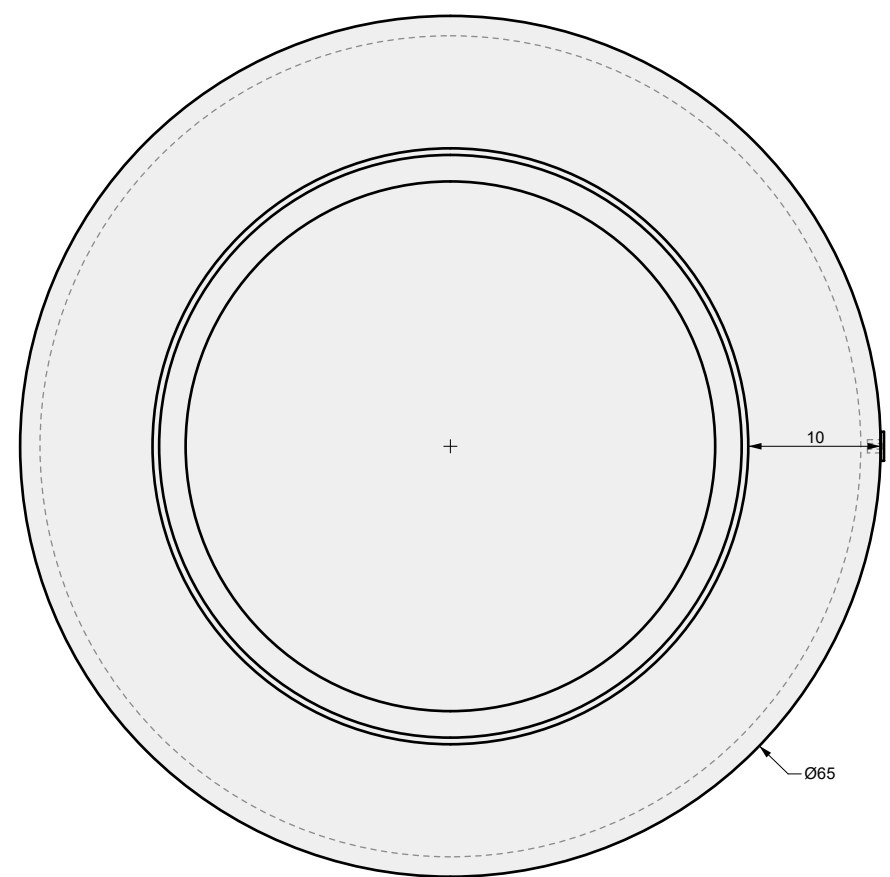

MATERIAL:
Concrete

FINISHING:
-

COLOR:
-

AUTHOR	DATE
LC	

NOTES:
-

SHEET NO.
A01

01 TOP VIEW

04 PERSPECTIVE

NOTES:
-

SHEET NO.
A02

BURNER MODEL

CIRCLE TREE-STYLE CFBCT440
Dimensions: 30.25" x 34"
440,000 BTU

01 SIDE VIEW

A

B

C

MATERIAL:
1/4" Aluminum Sheet

FINISHING:
-

COLOR:
-

AUTHOR	DATE
LC	

NOTES:
-

SHEET NO.
A03

01 TOP VIEW

03 PERSPECTIVE