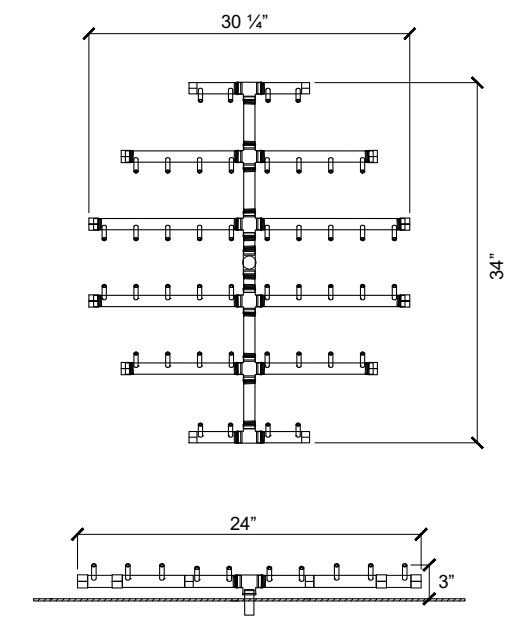

NOTES:
-

SHEET NO.
A02

BURNER MODEL

CIRCLE TREE-STYLE CFBCT440
Dimensions: 30.25" x 34"
440,000 BTU

01 SIDE VIEW

A

B

C