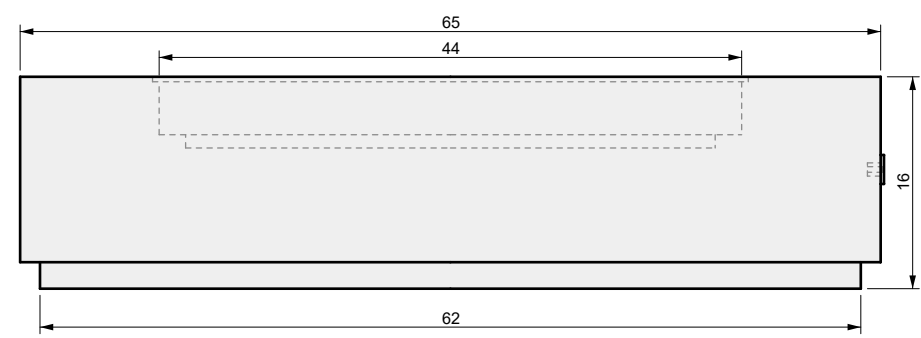

02 FRONT VIEW