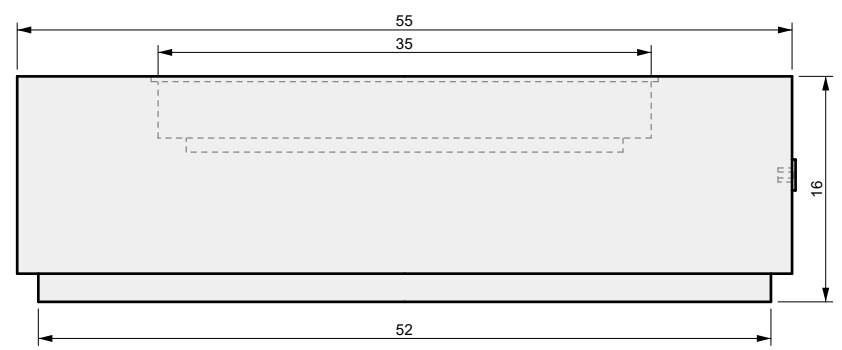

02 FRONT VIEW