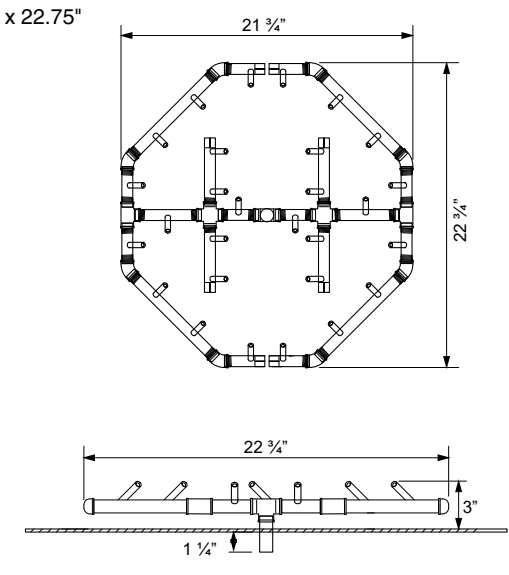

AUTHOR	DATE
LC	

**NOTES:**  
-

SHEET NO.  
**A02**

**BURNER MODEL**

**OCTAGONAL CFBO280**  
Dimensions: 21.75" x 22.75"  
280,000 BTU

**01 SIDE VIEW**

A

B

**MATERIAL:**  
1/4" Aluminum Sheet

**FINISHING:**  
-

**COLOR:**  
-

AUTHOR	DATE
LC	

**NOTES:**  
-

SHEET NO.  
**A03**

01 TOP VIEW

03 PERSPECTIVE

**SHEET CONTENTS:**  
Stainless Steel Plate

**MATERIAL:**  
1/8 in Stainless Steel Sheet

**FINISHING:**  
-

**COLOR:**  
-

AUTHOR	DATE
LC	

**NOTES:**  
-

SHEET NO.  
**A04**

01 TOP VIEW