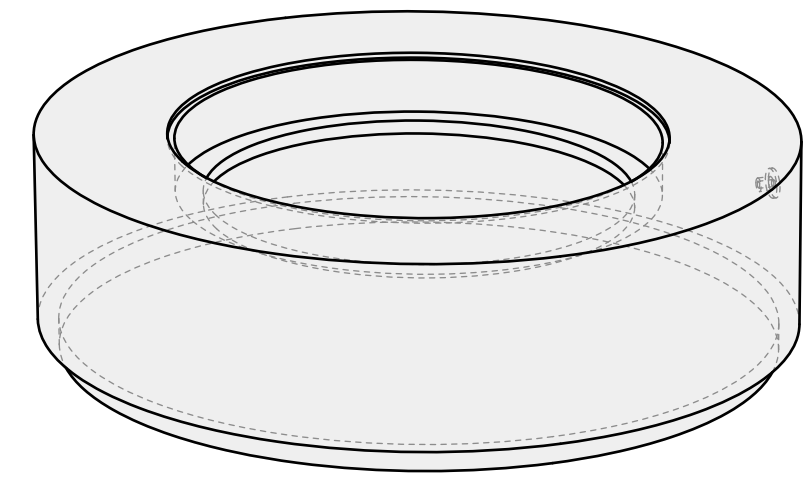

**MATERIAL:**  
Concrete

**FINISHING:**  
-

**COLOR:**  
-

AUTHOR	DATE
LC	

**NOTES:**  
-

SHEET NO.  
**A01**

**01 TOP VIEW**

**04 PERSPECTIVE**

AUTHOR	DATE
LC	

**NOTES:**  
-

SHEET NO.  
**A02**

**BURNER MODEL**

**OCTAGONAL CFBO280**  
Dimensions: 21.75" x 22.75"  
280,000 BTU

**01 SIDE VIEW**

A

B

**SHEET CONTENTS:**  
Stainless Steel Plate

**MATERIAL:**  
1/8 in Stainless Steel Sheet

**FINISHING:**  
-

**COLOR:**  
-

AUTHOR	DATE
LC	

**NOTES:**  
-

SHEET NO.  
**A04**

01 TOP VIEW