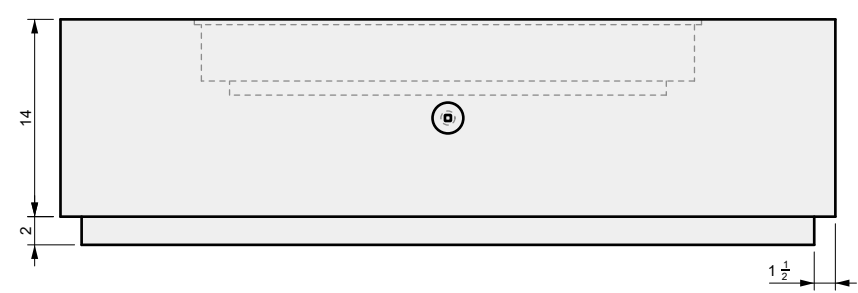

03 SIDE VIEW

A

B

C

D