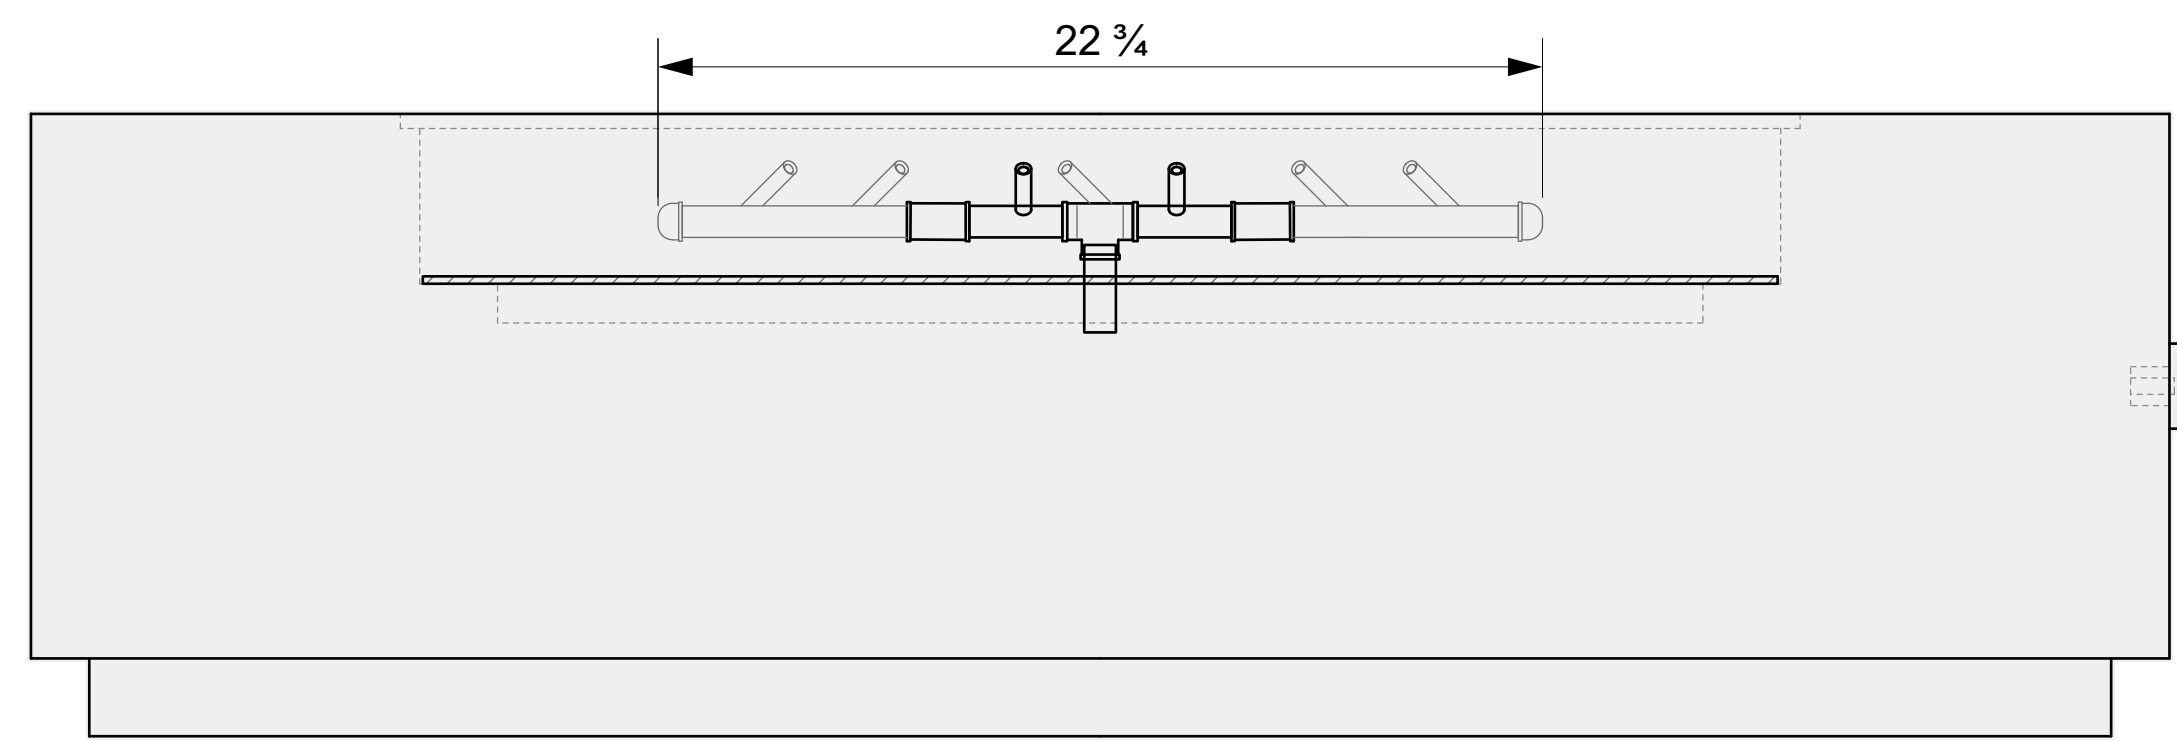

AUTHOR	DATE
LC	

**NOTES:**  
-

SHEET NO.  
**A02**

**BURNER MODEL**

**OCTAGONAL CFBO280**  
Dimensions: 21.75" x 22.75"  
280,000 BTU

**01 SIDE VIEW**

A

B