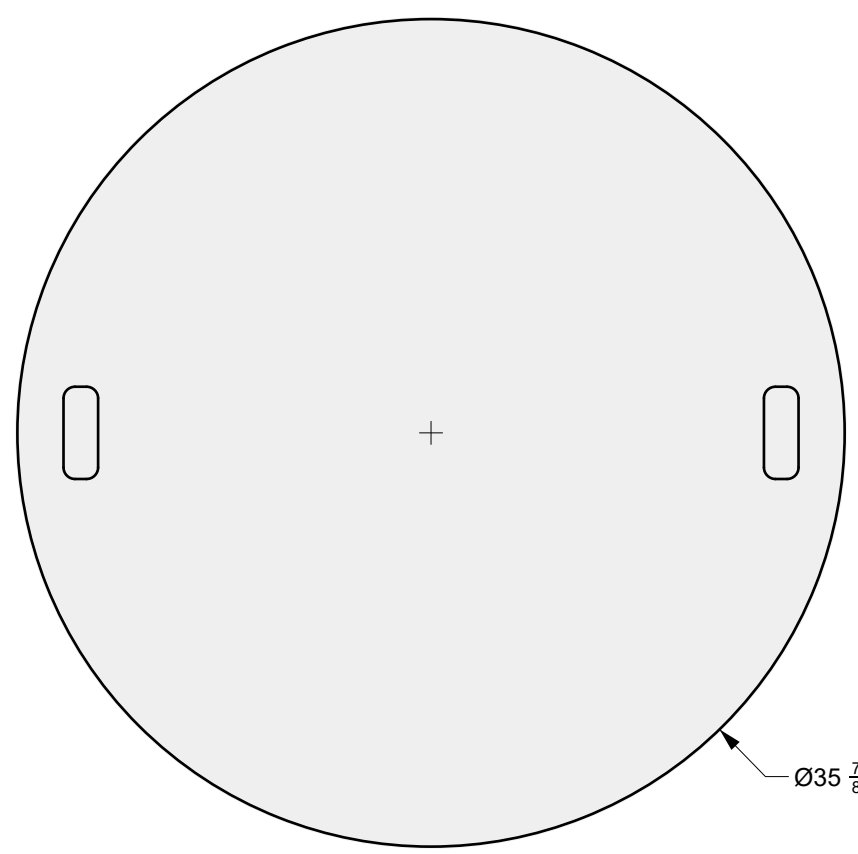

**MATERIAL:**  
1/4" Aluminum Sheet

**FINISHING:**  
-

**COLOR:**  
-

AUTHOR	DATE
LC	

**NOTES:**  
-

SHEET NO.  
**A03**

01 TOP VIEW

03 PERSPECTIVE

**SHEET CONTENTS:**  
Stainless Steel Plate

**MATERIAL:**  
1/8 in Stainless Steel Sheet

**FINISHING:**  
-

**COLOR:**  
-

AUTHOR	DATE
LC	

**NOTES:**  
-

SHEET NO.  
**A04**

01 TOP VIEW