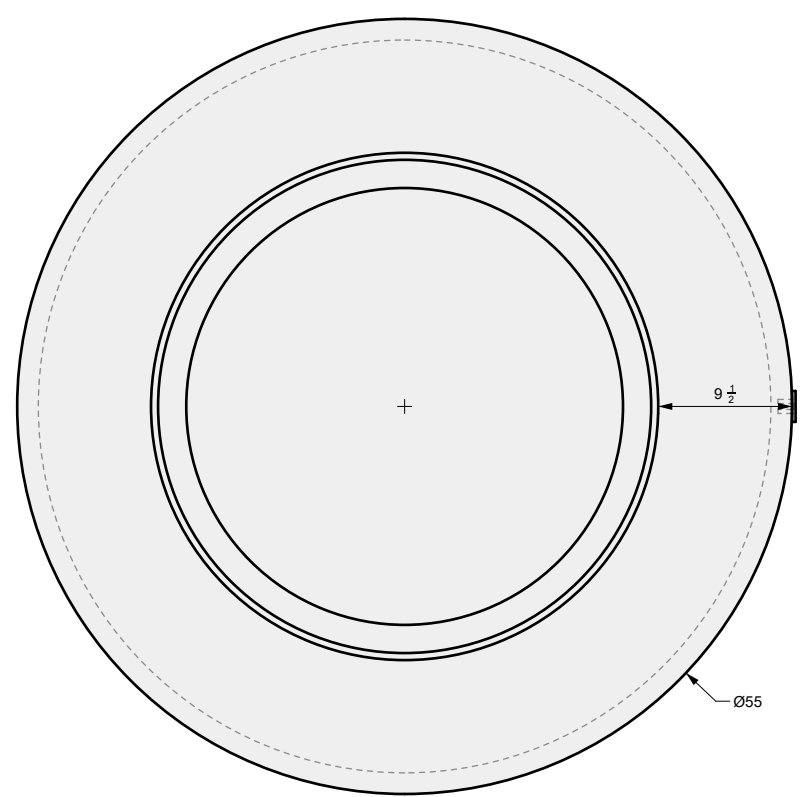

**MATERIAL:**  
Concrete

**FINISHING:**  
-

**COLOR:**  
-

AUTHOR	DATE
LC	

**NOTES:**  
-

SHEET NO.  
**A01**

**01 TOP VIEW**

**04 PERSPECTIVE**

AUTHOR	DATE
LC	

**NOTES:**  
-

SHEET NO.  
**A02**

**BURNER MODEL**

**OCTAGONAL CFBO280**  
Dimensions: 21.75" x 22.75"  
280,000 BTU

**01 SIDE VIEW**

A

B

**SHEET CONTENTS:**  
Stainless Steel Plate

**MATERIAL:**  
1/8 in Stainless Steel Sheet

**FINISHING:**  
-

**COLOR:**  
-

AUTHOR	DATE
LC	

**NOTES:**  
-

SHEET NO.  
**A04**

01 TOP VIEW