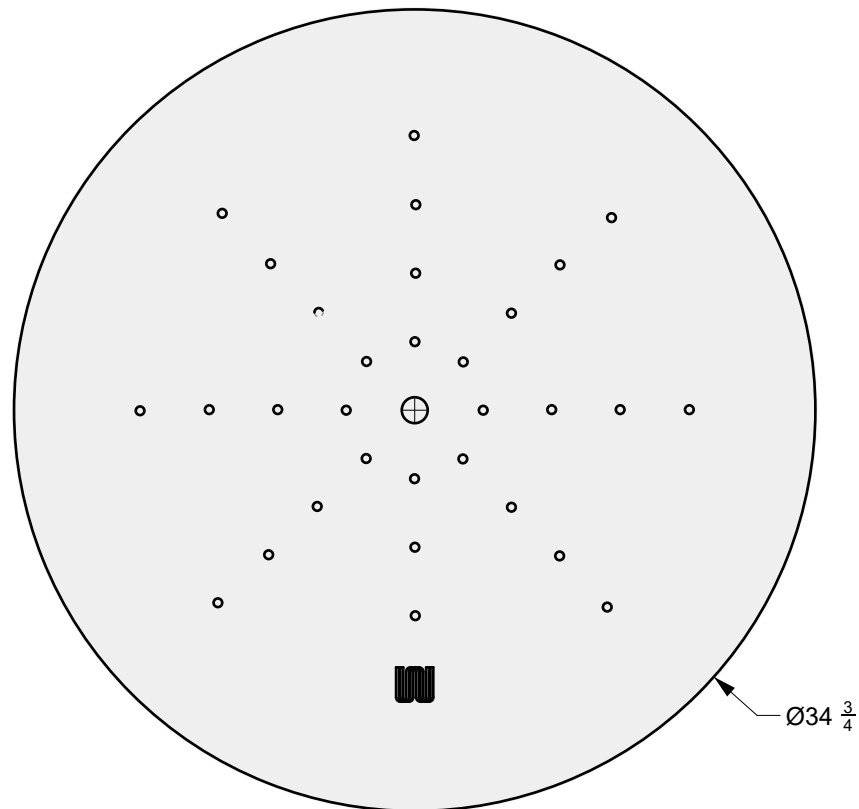

AUTHOR	DATE
LC	

**NOTES:**  
-

SHEET NO.  
**A02**

**BURNER MODEL**

**OCTAGONAL CFBO280**  
Dimensions: 21.75" x 22.75"  
280,000 BTU

**01 SIDE VIEW**

A

B

**SHEET CONTENTS:**  
Stainless Steel Plate

**MATERIAL:**  
1/8 in Stainless Steel Sheet

**FINISHING:**  
-

**COLOR:**  
-

AUTHOR	DATE
LC	

**NOTES:**  
-

SHEET NO.  
**A04**

01 TOP VIEW