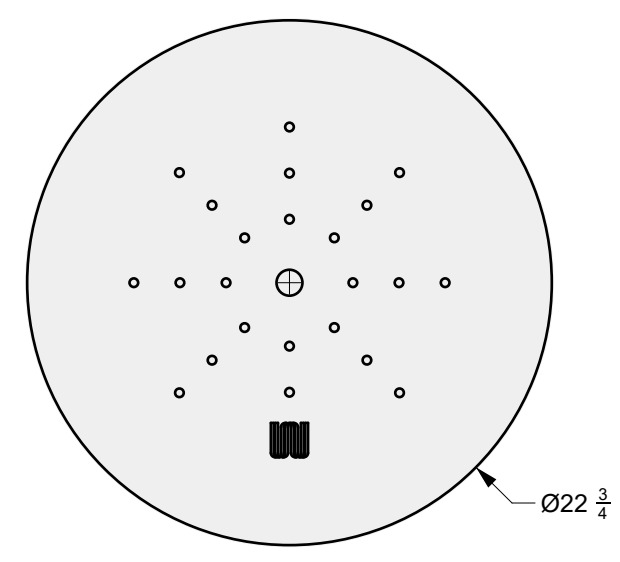

**SHEET CONTENTS:**  
Stainless Steel Plate

**MATERIAL:**  
1/16 in Stainless Steel Sheet

**FINISHING:**  
-

**COLOR:**  
-

AUTHOR	DATE
LC	

**NOTES:**  
-

SHEET NO.  
**A04**

01 TOP VIEW