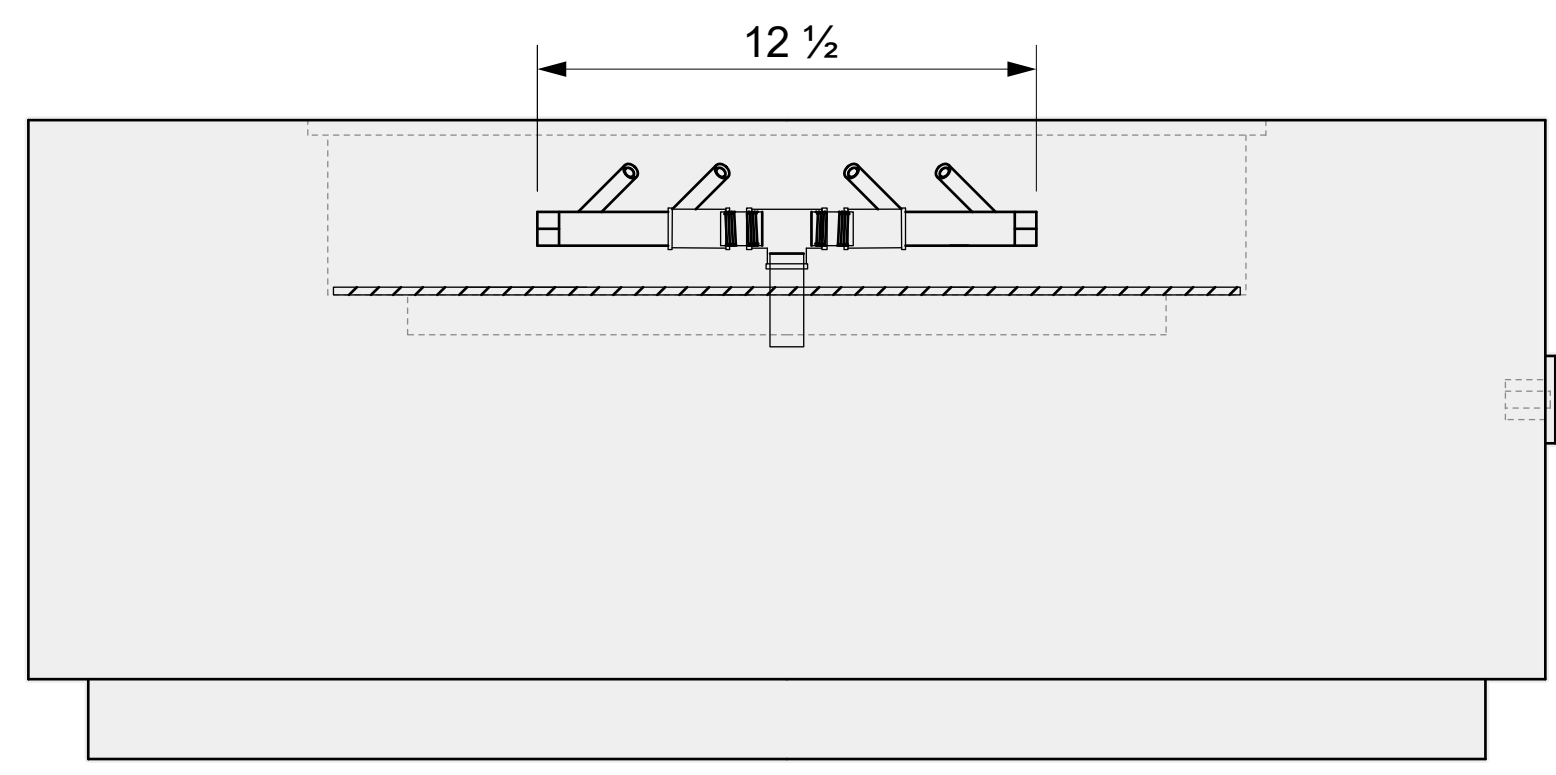

575 Naples St.
Mendota, CA 93640

info@wetstonedesign.co
559-269-7363

PROJECT NAME:
Firepit Oblica 38

ARCHITECT / DESIGNER:
Luis C

DRAWING PACKAGE:
Parts for Firepit Oblica 38

SHEET CONTENTS:
Burner Setting

MATERIAL:
-

FINISHING:
-

COLOR:
-

AUTHOR	DATE
LC	

NOTES:
-

SHEET NO.
A02

01 SIDE VIEW

A

B

C

D