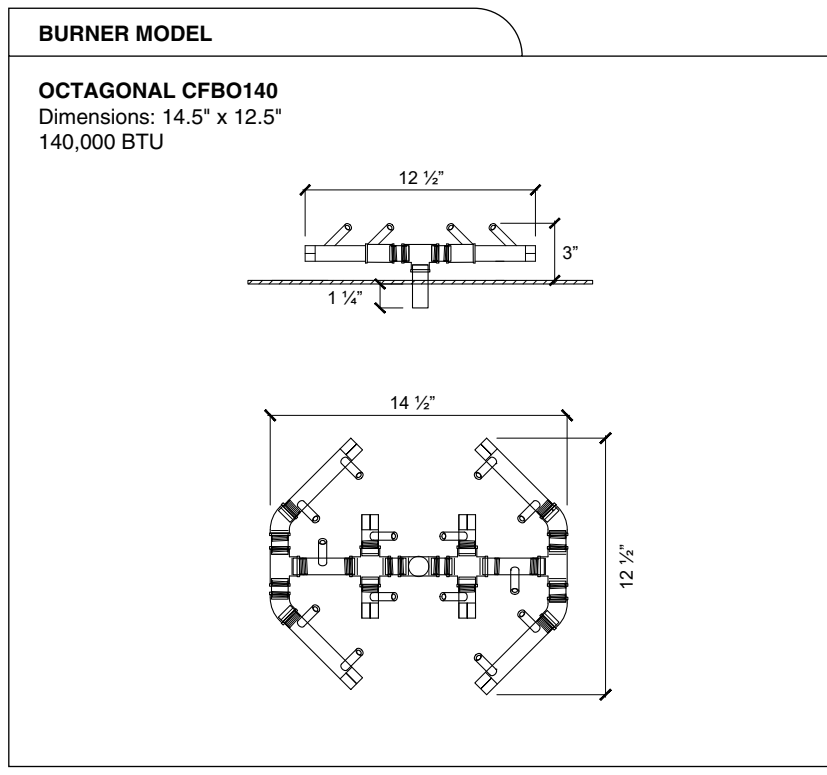

575 Naples St.
Mendota, CA 93640

info@wetstonedesign.co
559-269-7363

PROJECT NAME:
Firepit Oblica 38

ARCHITECT / DESIGNER:
Luis C

DRAWING PACKAGE:
Parts for Firepit Oblica 38

SHEET CONTENTS:
Burner Setting

MATERIAL:
-

FINISHING:
-

COLOR:
-

AUTHOR	DATE
LC	

NOTES:
-

SHEET NO.
A02

01 SIDE VIEW

A

B

C

D