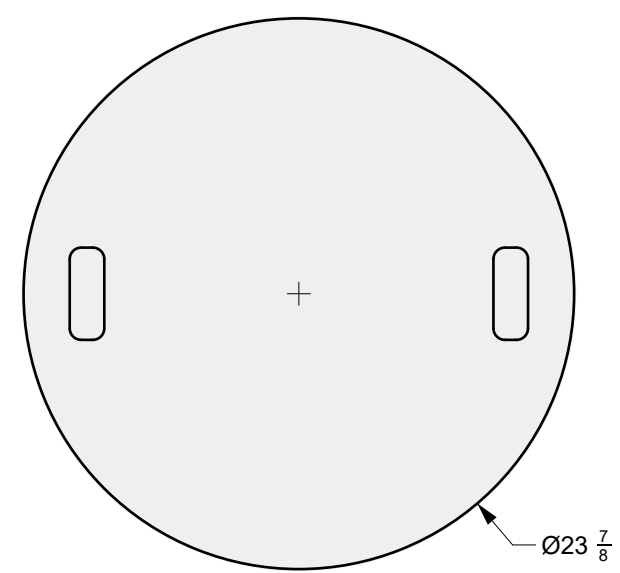

**MATERIAL:**  
1/4" Aluminum Sheet

**FINISHING:**  
-

**COLOR:**  
-

AUTHOR	DATE
LC	

**NOTES:**  
-

SHEET NO.  
**A03**

**01 TOP VIEW**

**03 PERSPECTIVE**

**SHEET CONTENTS:**  
Stainless Steel Plate

**MATERIAL:**  
1/16 in Stainless Steel Sheet

**FINISHING:**  
-

**COLOR:**  
-

AUTHOR	DATE
LC	

**NOTES:**  
-

SHEET NO.  
**A04**

01 TOP VIEW