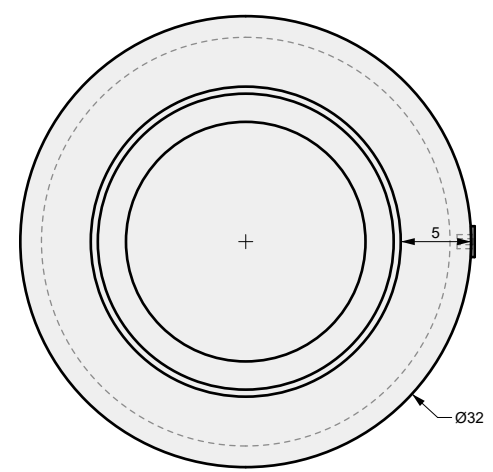

575 Naples Road
Mendota, CA 93640

info@wetstonedesign.co
559-269-7363

PROJECT NAME:
Firepit Oblica 32 in

ARCHITECT / DESIGNER:
Luis C

DRAWING PACKAGE:
Parts for Firepit Oblica 32

SHEET CONTENTS:
Final Drawing

MATERIAL:
Concrete

FINISHING:
-

COLOR:
-

AUTHOR	DATE
LC	

NOTES:
-

SHEET NO.
A01

01 TOP VIEW