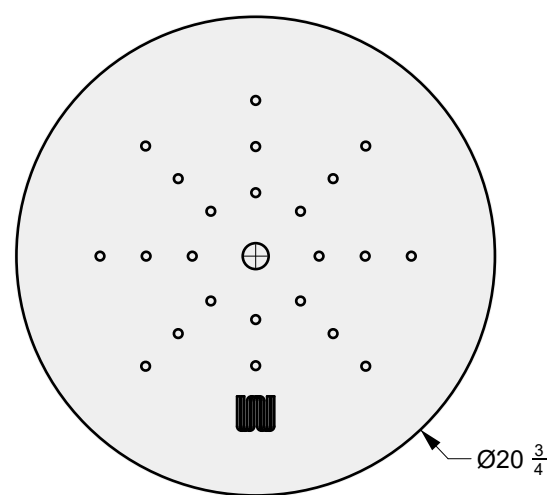

**MATERIAL:**  
1/16 in Stainless Steel Sheet

**FINISHING:**  
-

**COLOR:**  
-

AUTHOR	DATE
LC	

**NOTES:**  
-

SHEET NO.  
**A04**

01 TOP VIEW

03 PERSPECTIVE