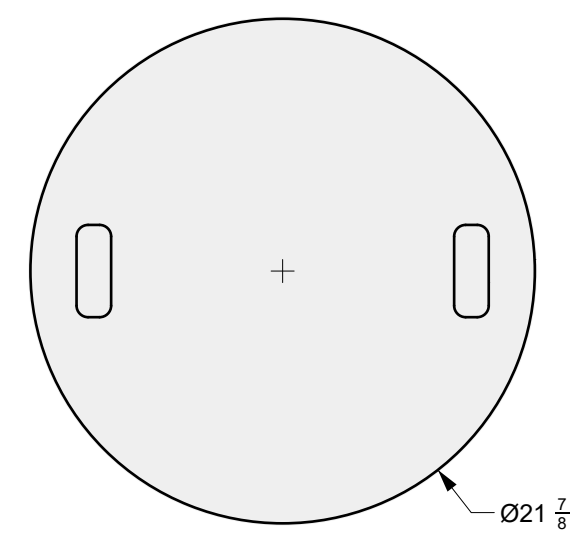

**DRAWING PACKAGE:**  
Parts for Firepit Oblica 32

**SHEET CONTENTS:**  
Aluminum Top

**MATERIAL:**  
1/4" Aluminum Sheet

**FINISHING:**  
-

**COLOR:**  
-

AUTHOR	DATE
LC	

**NOTES:**  
-

SHEET NO.  
**A03**