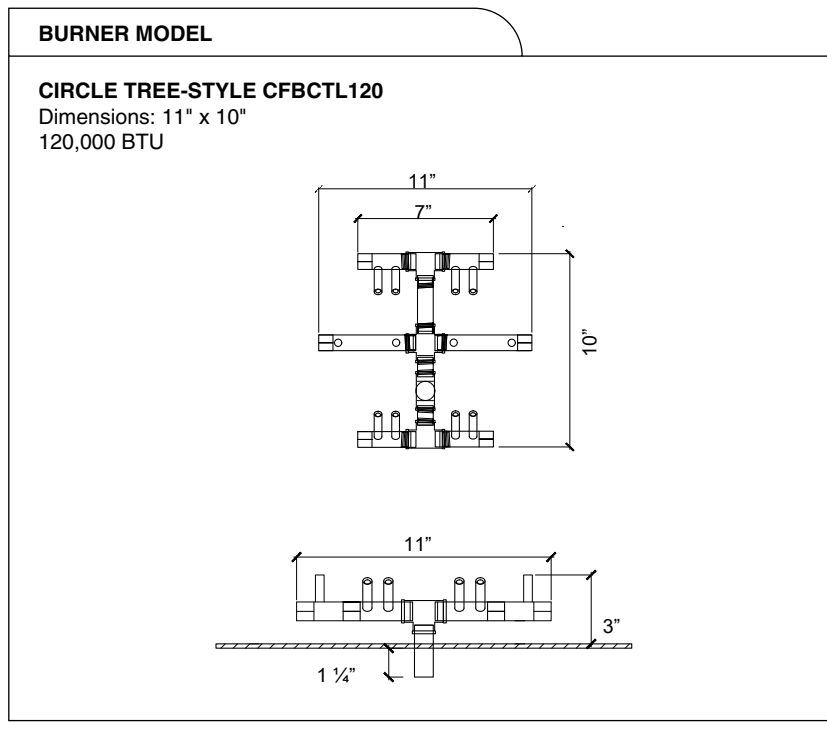

575 Naples St.
Mendota, CA 93640

info@wetstonedesign.co
559-269-7363

PROJECT NAME:
Firepit Oblica 32 in

ARCHITECT / DESIGNER:
Luis C

DRAWING PACKAGE:
Parts for Firepit Oblica 32

SHEET CONTENTS:
Burner Setting

MATERIAL:
-

FINISHING:
-

COLOR:
-

AUTHOR	DATE
LC	

NOTES:
-

SHEET NO.
A02

01 SIDE VIEW

A

B

C

D