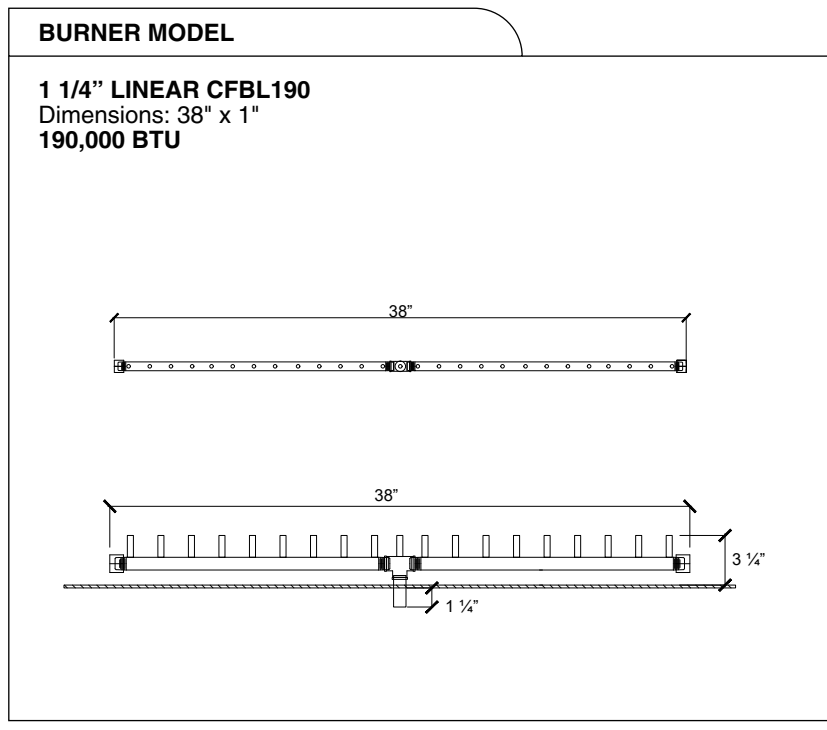

575 Naples St.
Mendota, CA 93640

info@wetstonedesign.co
559-269-7363

PROJECT NAME:
Cumulo Firepit 65 in

ARCHITECT / DESIGNER:
Luis C

DRAWING PACKAGE:
Cumulo Firepit 65 in

SHEET CONTENTS:
Burner Setting

MATERIAL:
-

FINISHING:
-

COLOR:
-

AUTHOR	DATE
LC	06/18/2020

NOTES:
-

SHEET NO.
A02

01 SIDE VIEW

A

B

C

D