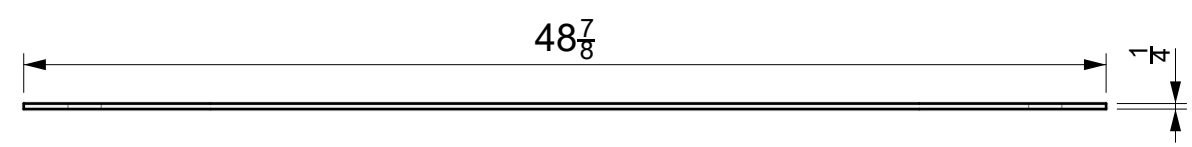

SHEET CONTENTS:
Aluminum Top

MATERIAL:
1/4 Aluminum Sheet

FINISHING:
-

COLOR:
-

AUTHOR	DATE
LC	06/18/2020

NOTES:
-

SHEET NO.
A03

01 TOP VIEW