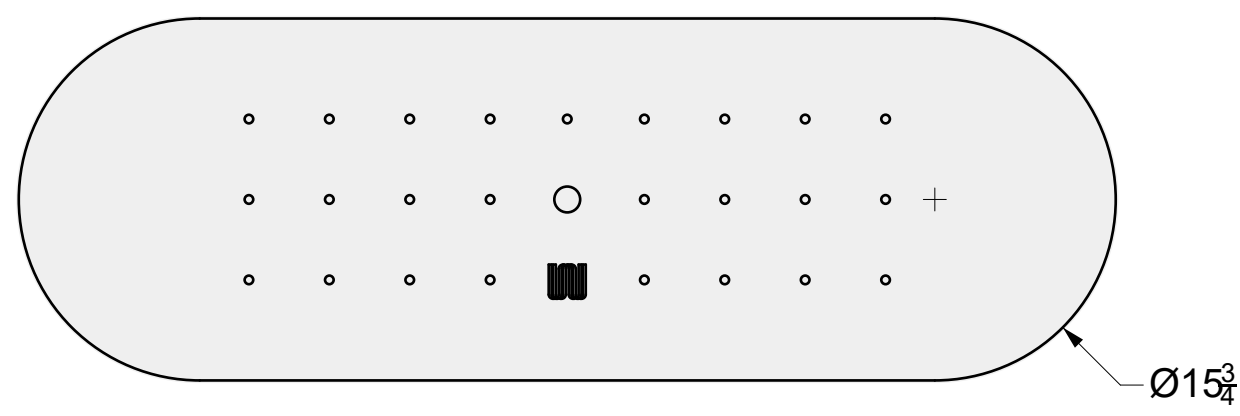

SHEET CONTENTS:
Stainless Steel Plate

MATERIAL:
1/16 in Stainless Steel Sheet

FINISHING:
-

COLOR:
-

AUTHOR	DATE
LC	06/18/2020

NOTES:
-

SHEET NO.
A04

01 TOP VIEW

02 FRONT VIEW

04 PERSPECTIVE

03 SIDE VIEW