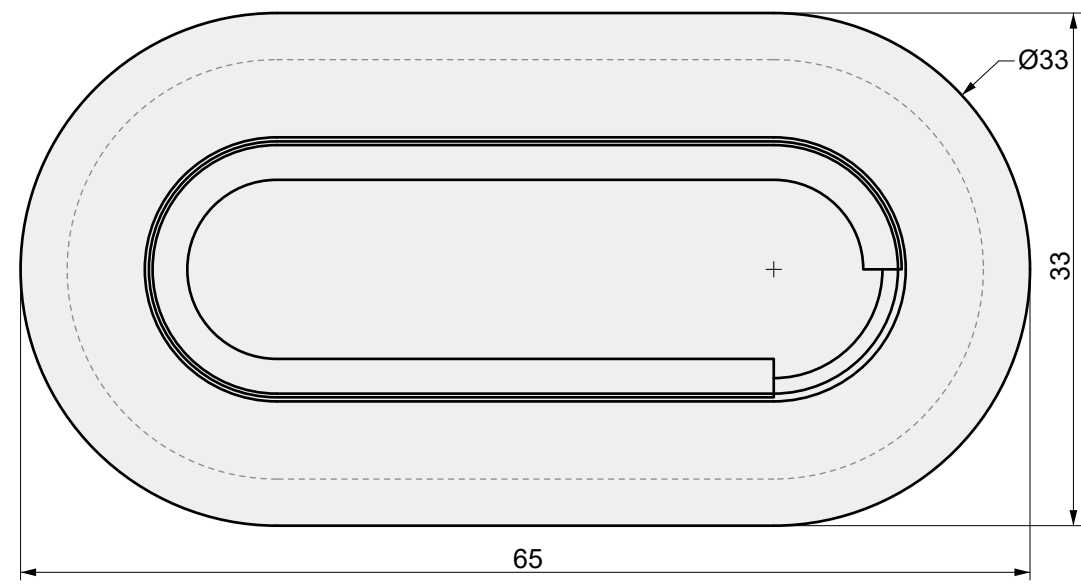

575 Naples St.
Mendota, CA 93640

info@wetstonedesign.co
559-269-7363

PROJECT NAME:
Cumulo Firepit 65 in

ARCHITECT / DESIGNER:
Luis C

DRAWING PACKAGE:
Cumulo Firepit 65 in

SHEET CONTENTS:
Final Drawing

MATERIAL:
Concrete

FINISHING:
-

COLOR:
-

AUTHOR	DATE
LC	06/18/2020

NOTES:
-

SHEET NO.
A01

01 TOP VIEW

04 PERSPECTIVE

02 FRONT VIEW

SHEET CONTENTS:
Aluminum Top

MATERIAL:
1/4 Aluminum Sheet

FINISHING:
-

COLOR:
-

AUTHOR	DATE
LC	06/18/2020

NOTES:
-

SHEET NO.
A03

01 TOP VIEW

SHEET CONTENTS:
Stainless Steel Plate

MATERIAL:
1/16 in Stainless Steel Sheet

FINISHING:
-

COLOR:
-

AUTHOR	DATE
LC	06/18/2020

NOTES:
-

SHEET NO.
A04

01 TOP VIEW