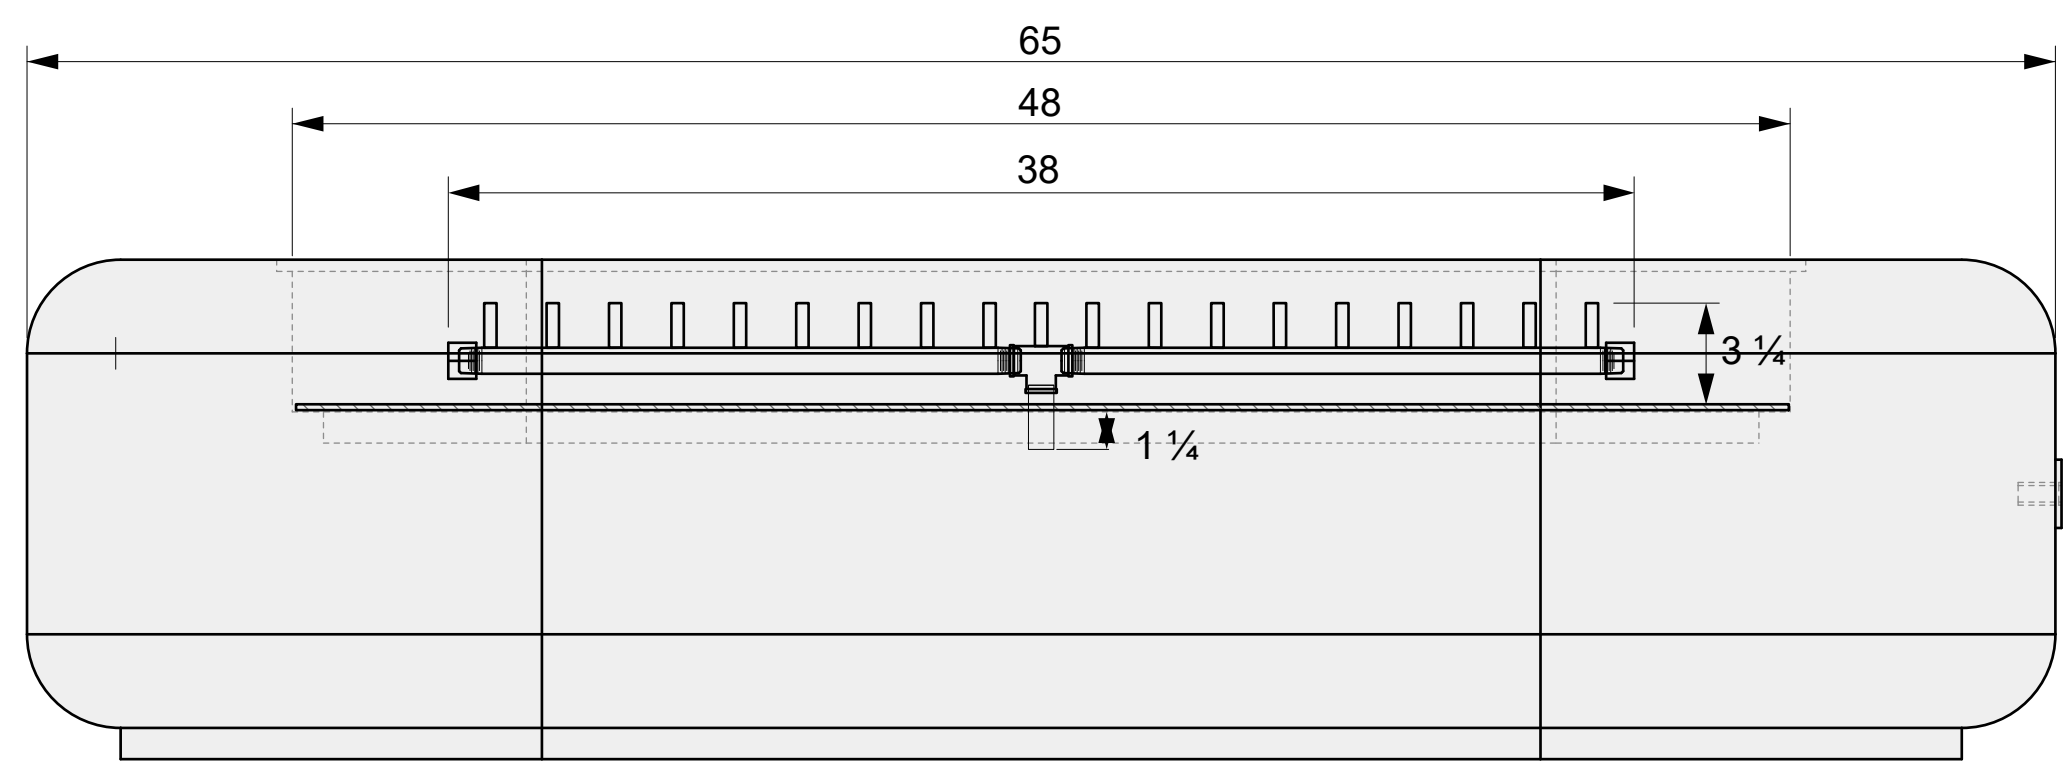

575 Naples St.
Mendota, CA 93640

info@wetstonedesign.co
559-269-7363

PROJECT NAME:
Cumulo Firepit 65 in

ARCHITECT / DESIGNER:
Luis C

DRAWING PACKAGE:
Cumulo Firepit 65 in

SHEET CONTENTS:
Burner Setting

MATERIAL:
-

FINISHING:
-

COLOR:
-

AUTHOR	DATE
LC	06/18/2020

NOTES:
-

SHEET NO.
A02

01 SIDE VIEW

A

B

C

D