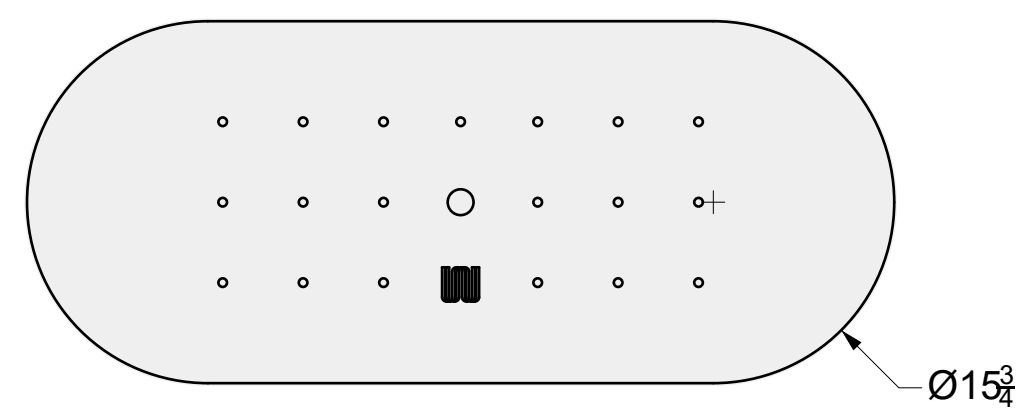

SHEET CONTENTS:
Stainless Steel Plate

MATERIAL:
1/16 in Stainless Steel Sheet

FINISHING:
-

COLOR:
-

AUTHOR	DATE
LC	06/18/2020

NOTES:
-

SHEET NO.
A04

01 TOP VIEW

04 PERSPECTIVE

02 FRONT VIEW

03 SIDE VIEW

A

B

C

D