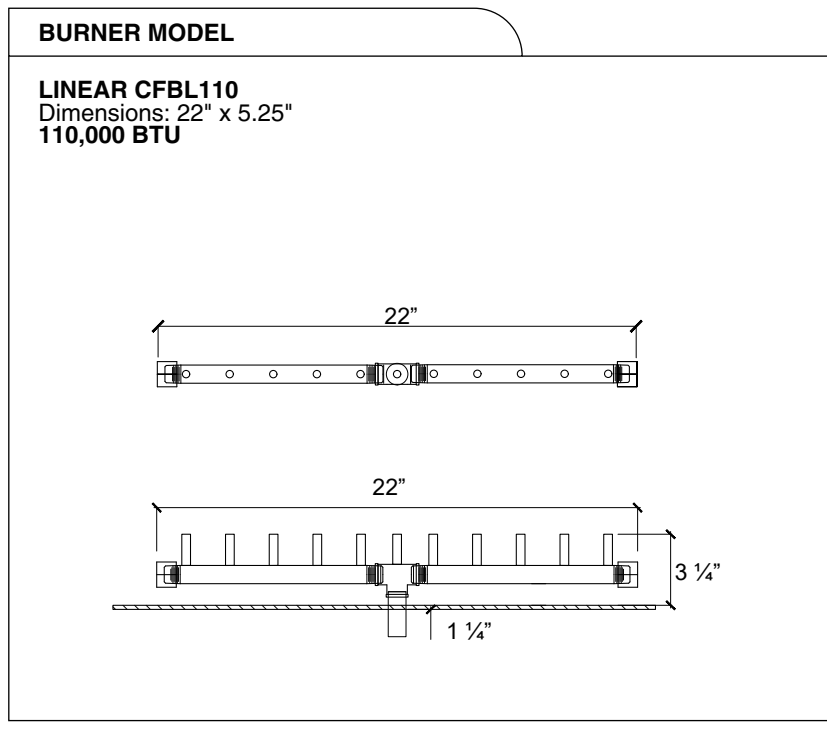

575 Naples St.
Mendota, CA 93640

info@wetstonedesign.co
559-269-7363

PROJECT NAME:
Cumulo Firepit 55 in

ARCHITECT / DESIGNER:
Luis C

DRAWING PACKAGE:
Cumulo Firepit 55 in

SHEET CONTENTS:
Burner Setting

MATERIAL:
-

FINISHING:
-

COLOR:
-

AUTHOR	DATE
LC	06/18/2020

NOTES:
-

SHEET NO.
A02

01 SIDE VIEW

A

B

C

D