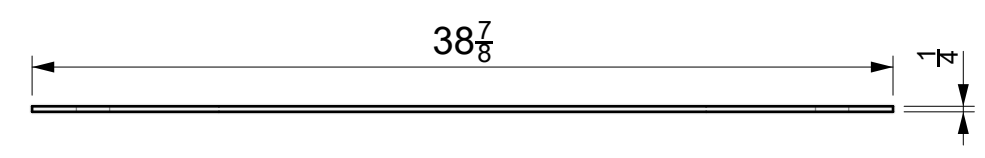

02 FRONT VIEW