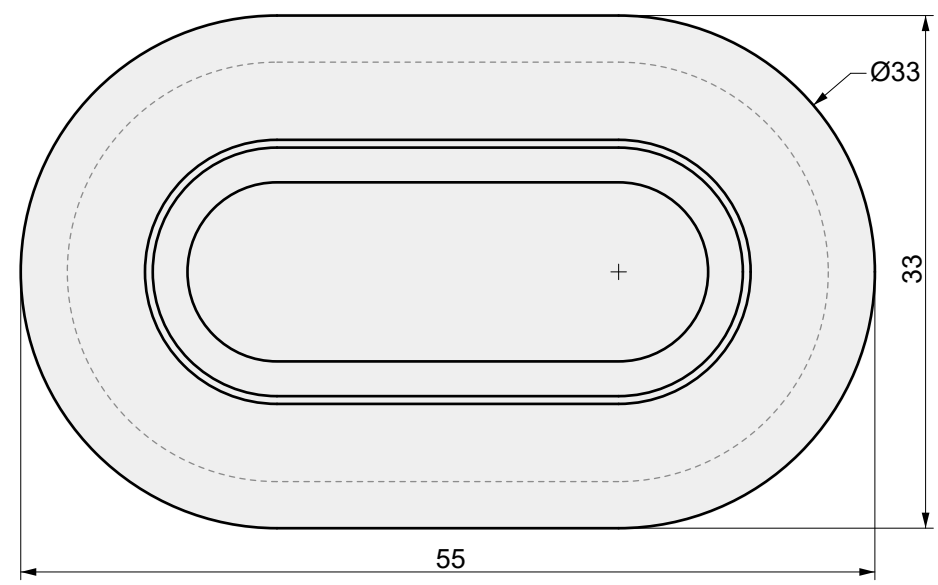

575 Naples St.
Mendota, CA 93640

info@wetstonedesign.co
559-269-7363

PROJECT NAME:
Cumulo Firepit 55 in

ARCHITECT / DESIGNER:
Luis C

DRAWING PACKAGE:
Cumulo Firepit 55 in

SHEET CONTENTS:
Final Drawing

MATERIAL:
Concrete

FINISHING:
-

COLOR:
-

AUTHOR	DATE
LC	06/18/2020

NOTES:
-

SHEET NO.
A01

01 TOP VIEW