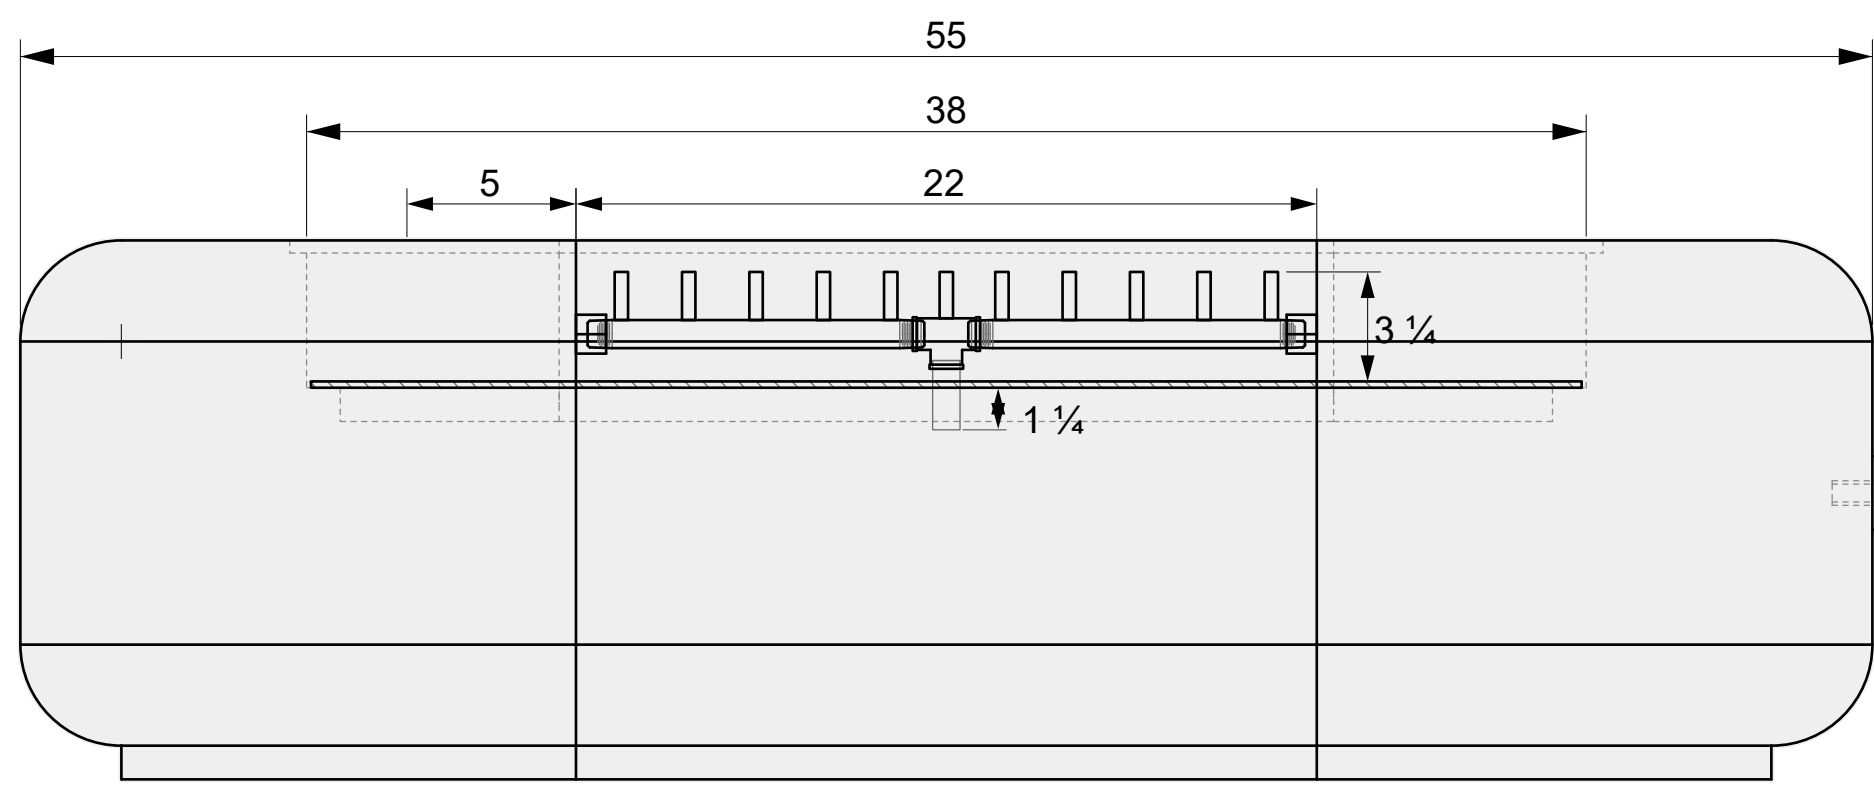

575 Naples St.
Mendota, CA 93640

info@wetstonedesign.co
559-269-7363

PROJECT NAME:
Cumulo Firepit 55 in

ARCHITECT / DESIGNER:
Luis C

DRAWING PACKAGE:
Cumulo Firepit 55 in

SHEET CONTENTS:
Burner Setting

MATERIAL:
-

FINISHING:
-

COLOR:
-

AUTHOR	DATE
LC	06/18/2020

NOTES:
-

SHEET NO.
A02

01 SIDE VIEW

A

B

C

D