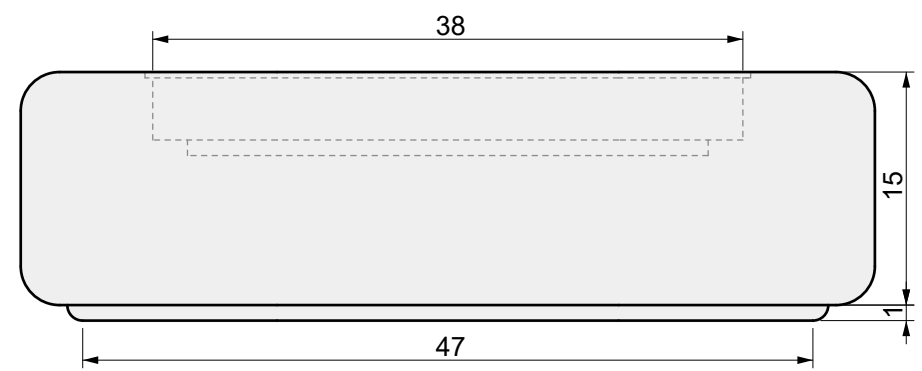

575 Naples St.
Mendota, CA 93640

info@wetstonedesign.co
559-269-7363

PROJECT NAME:
Cumulo Firepit 55 in

ARCHITECT / DESIGNER:
Luis C

DRAWING PACKAGE:
Cumulo Firepit 55 in

SHEET CONTENTS:
Final Drawing

MATERIAL:
Concrete

FINISHING:
-

COLOR:
-

AUTHOR	DATE
LC	06/18/2020

NOTES:
-

SHEET NO.
A01

01 TOP VIEW

04 PERSPECTIVE

02 FRONT VIEW