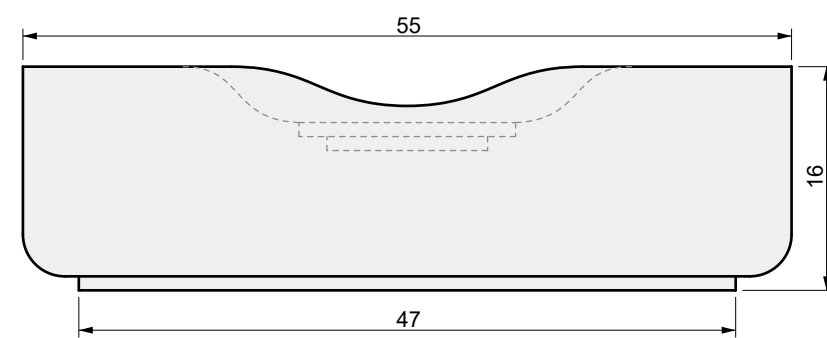

02 FRONT VIEW