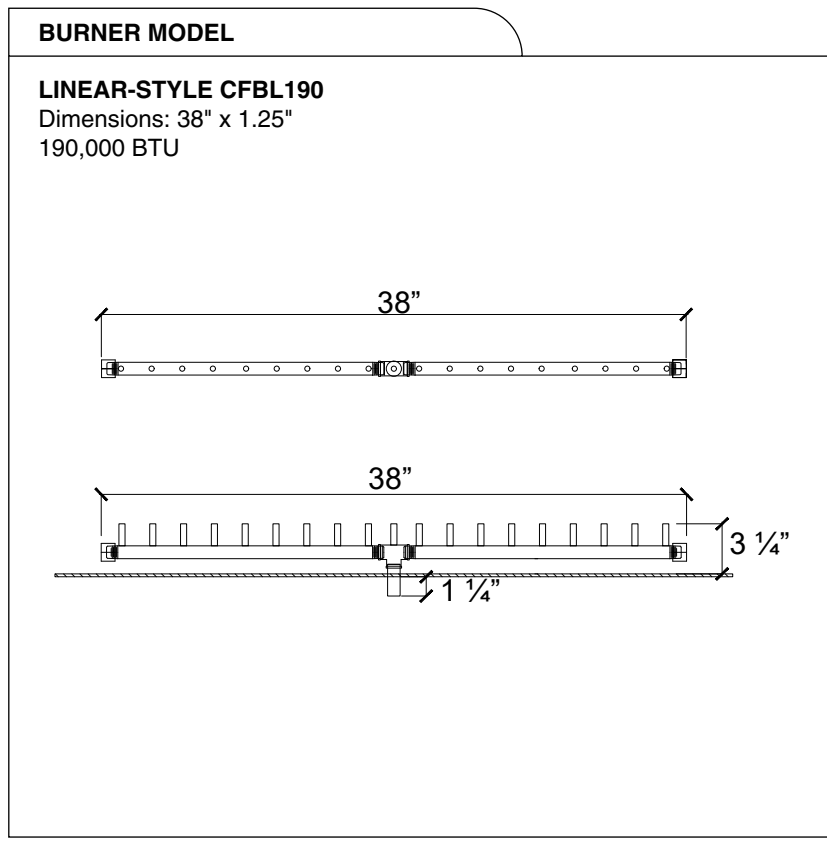

575 Naples St.
Mendota, CA 93640

info@wetstonedesign.co
559-269-7363

PROJECT NAME:
Firepit Creciente 55 in

ARCHITECT / DESIGNER:
-

DRAWING PACKAGE:
Pieces for Firepit
Creciente 55 in

SHEET CONTENTS:
Burner Setting

MATERIAL:
-

FINISHING:
-

COLOR:
-

AUTHOR	DATE
LC	02/28/2022

NOTES:
-

SHEET NO.
02

01 SIDE VIEW

A

B

C

D