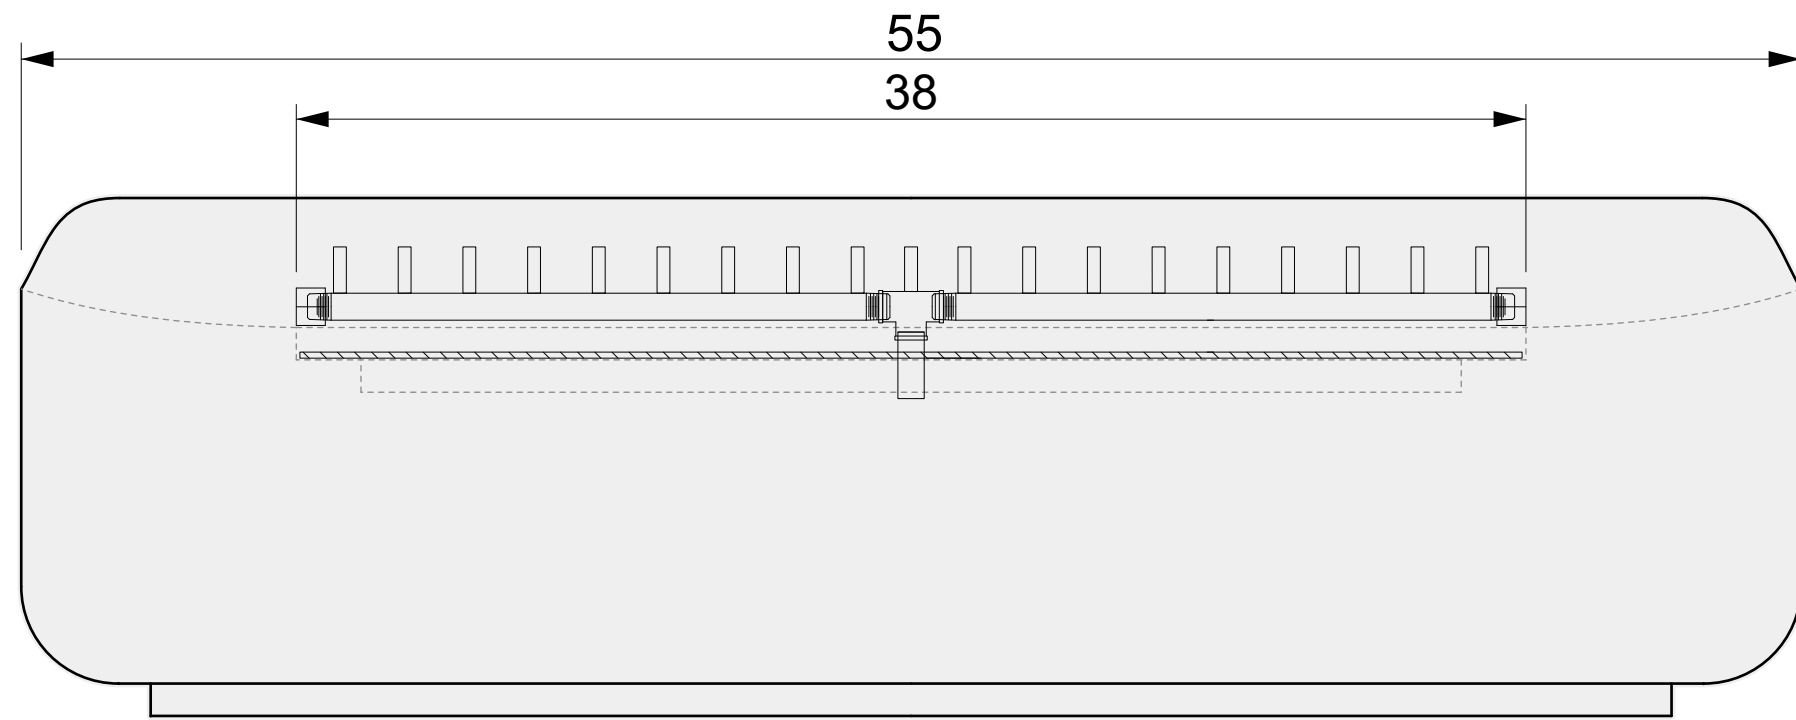

575 Naples St.
Mendota, CA 93640

info@wetstonedesign.co
559-269-7363

PROJECT NAME:
Firepit Creciente 55 in

ARCHITECT / DESIGNER:
-

DRAWING PACKAGE:
Pieces for Firepit
Creciente 55 in

SHEET CONTENTS:
Burner Setting

MATERIAL:
-

FINISHING:
-

COLOR:
-

AUTHOR	DATE
LC	02/28/2022

NOTES:
-

SHEET NO.
02

01 SIDE VIEW

A

B

C

D