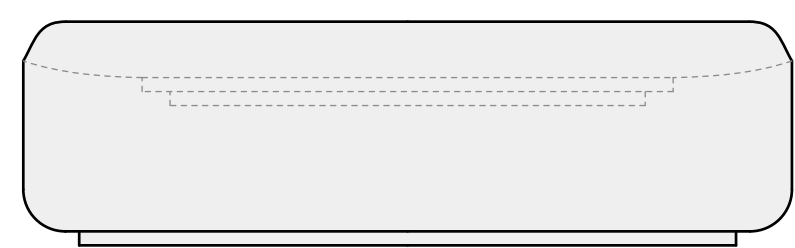

04 PERSPECTIVE

03 SIDE VIEW

575 Naples St.
Mendota, CA 93640

info@wetstonedesign.co
559-269-7363

PROJECT NAME:
Firepit Creciente 55 in

ARCHITECT / DESIGNER:
-

DRAWING PACKAGE:
Pieces for Firepit
Creciente 55 in