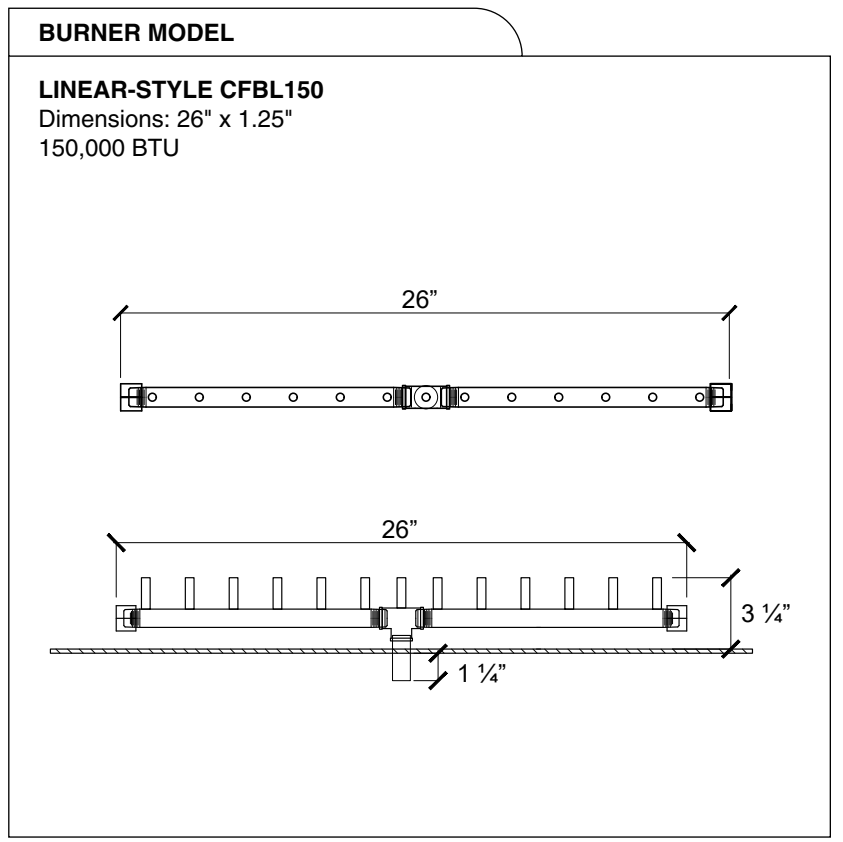

575 Naples St.
Mendota, CA 93640

info@wetstonedesign.co
559-269-7363

PROJECT NAME:
Firepit Creciente 45 in

ARQUITECT / DESIGNER:
-

DRAWING PACKAGE:
Pieces for Firepit
Creciente 45 in

SHEET CONTENTS:
Burner Setting

MATERIAL:
-

FINISHING:
-

COLOR:
-

AUTHOR	DATE
LC	02/28/2022

NOTES:
-

SHEET NO.
02

01 SIDE VIEW

A

B

C

D