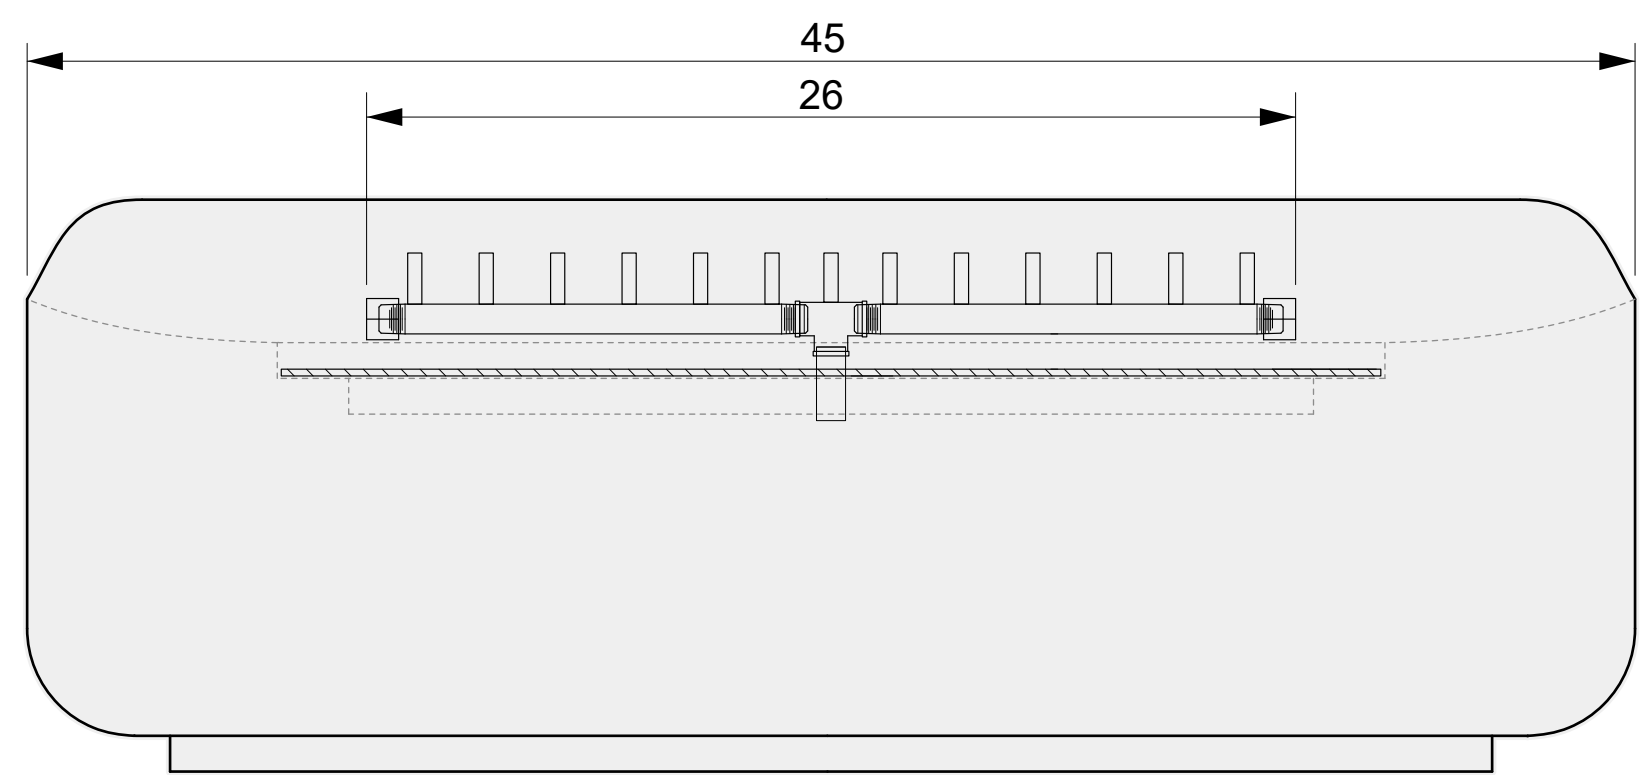

575 Naples St.
Mendota, CA 93640

info@wetstonedesign.co
559-269-7363

PROJECT NAME:
Firepit Creciente 45 in

ARQUITECT / DESIGNER:
-

DRAWING PACKAGE:
Pieces for Firepit
Creciente 45 in

SHEET CONTENTS:
Burner Setting

MATERIAL:
-

FINISHING:
-

COLOR:
-

AUTHOR	DATE
LC	02/28/2022

NOTES:
-

SHEET NO.
02

01 SIDE VIEW

A

B

C

D