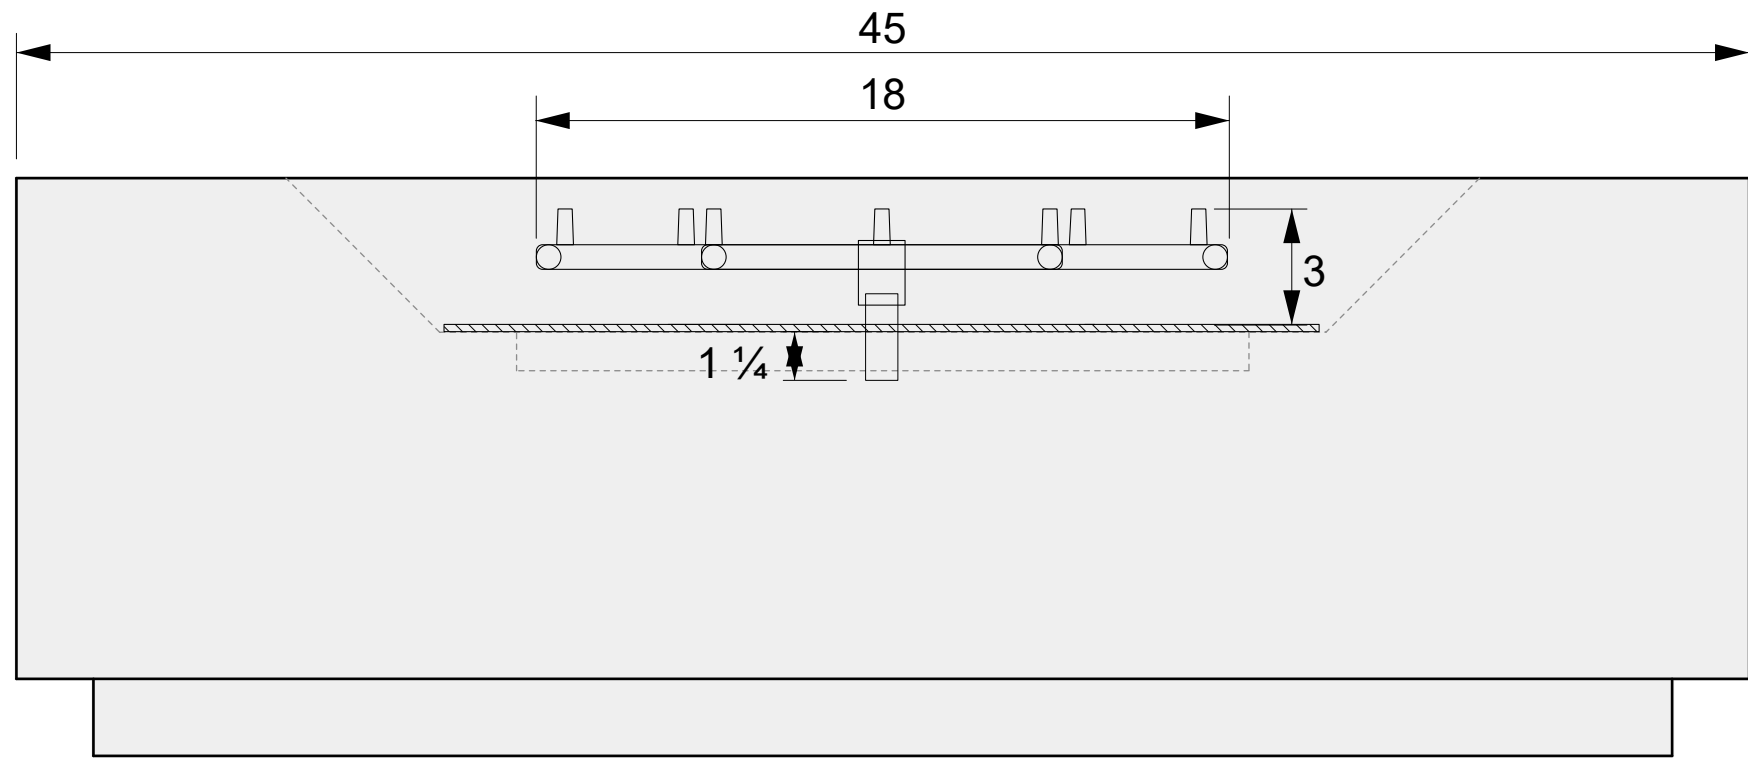

575 Naples St.
Mendota, CA 93640

info@wetstonedesign.co
559-269-7363

PROJECT NAME:
Firepit Caldera 45 in

ARCHITECT / DESIGNER:
Luis C

DRAWING PACKAGE:
Parts for Firepit Caldera 45 in

SHEET CONTENTS:
Burner Setting

MATERIAL:
-

FINISHING:
-

COLOR:
-

AUTHOR	DATE
LC	01/03/2022

NOTES:
-

SHEET NO.
A02

01 SIDE VIEW