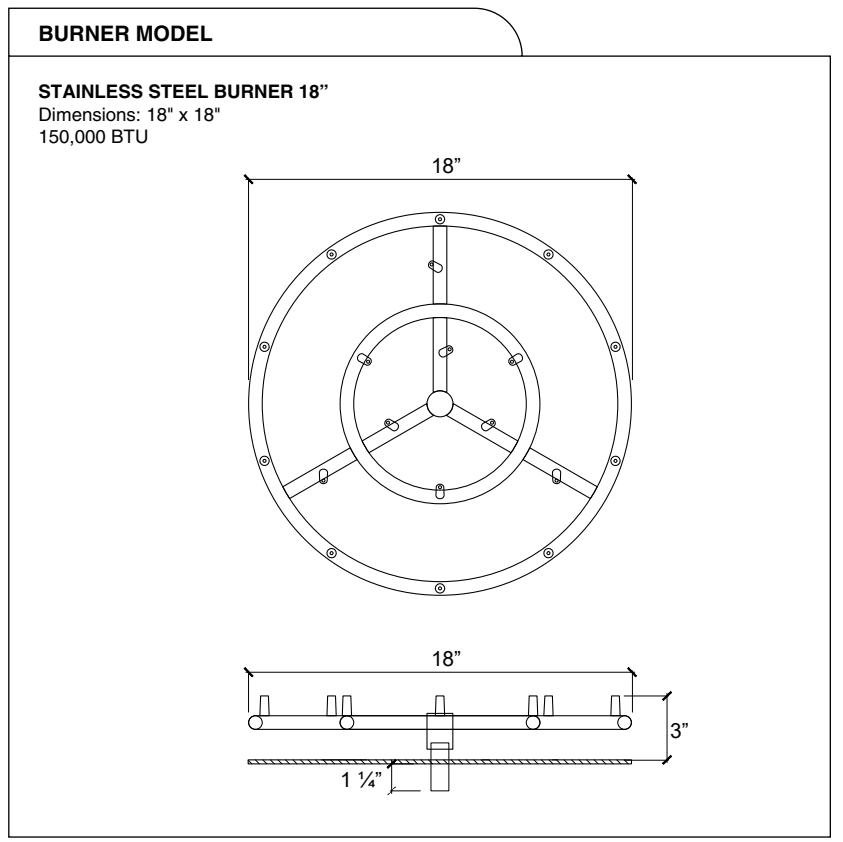

575 Naples St.
Mendota, CA 93640

info@wetstonedesign.co
559-269-7363

PROJECT NAME:
Firepit Caldera 45 in

ARCHITECT / DESIGNER:
Luis C

DRAWING PACKAGE:
Parts for Firepit Caldera 45 in

SHEET CONTENTS:
Burner Setting

MATERIAL:
-

FINISHING:
-

COLOR:
-

AUTHOR	DATE
LC	01/03/2022

NOTES:
-

SHEET NO.
A02

01 SIDE VIEW