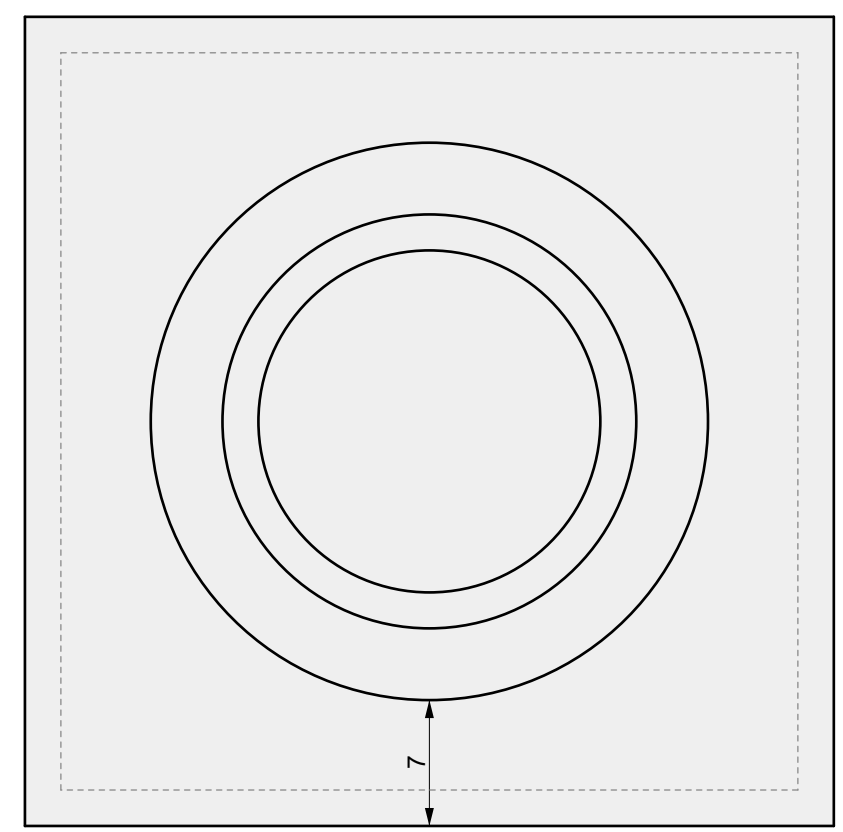

575 Naples St.
Mendota, CA 93640

info@wetstonedesign.co
559-269-7363

PROJECT NAME:
Firepit Caldera 45 in

ARCHITECT / DESIGNER:
Luis C

DRAWING PACKAGE:
Parts for Firepit Caldera 45

SHEET CONTENTS:
Final Drawing

MATERIAL:
Concrete

FINISHING:
-

COLOR:
-

AUTHOR	DATE
LC	01/03/2022

NOTES:
-

SHEET NO.
A01

01 TOP VIEW