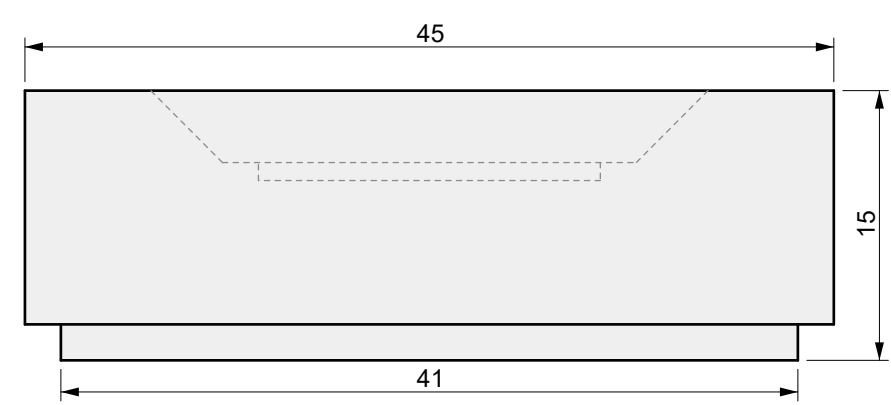

MATERIAL:
Concrete

FINISHING:
-

COLOR:
-

AUTHOR	DATE
LC	01/03/2022

NOTES:
-

SHEET NO.
A01

01 TOP VIEW

04 PERSPECTIVE