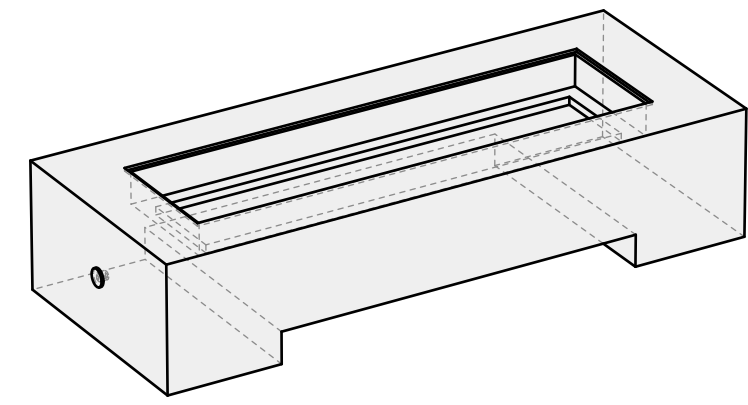

04 PERSPECTIVE