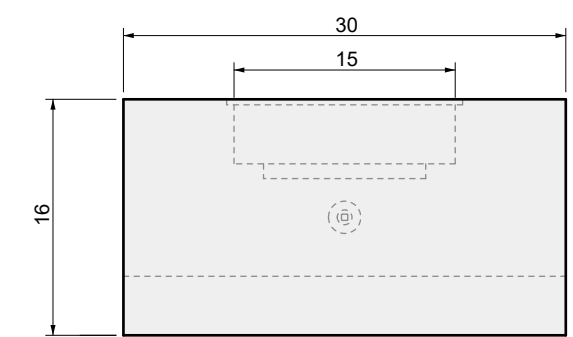

03 SIDE VIEW