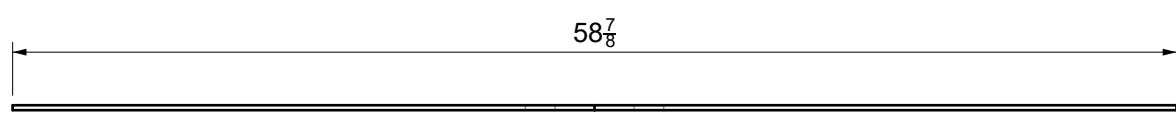

02 FRONT VIEW