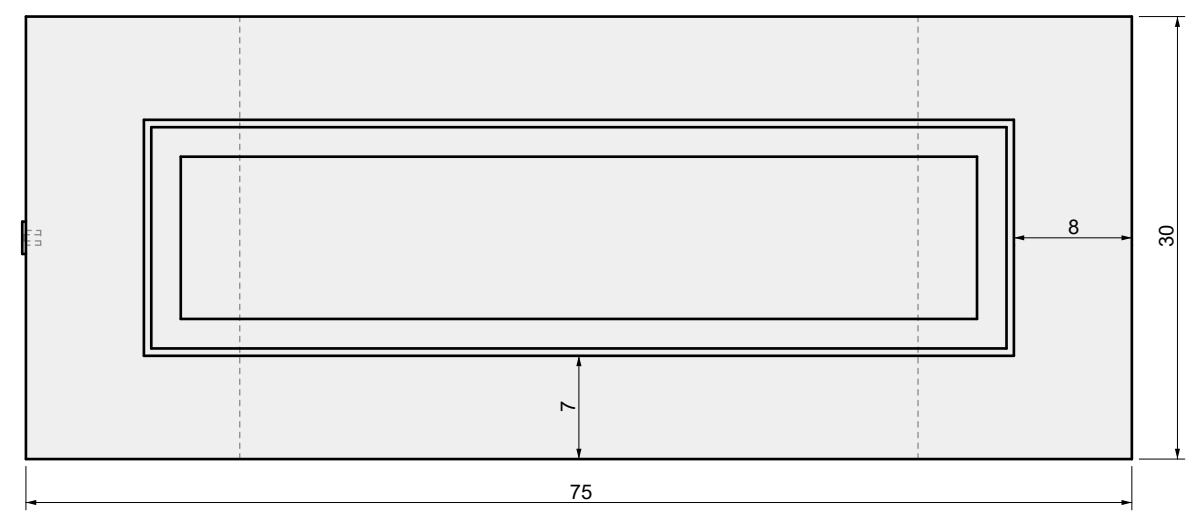

575 Naples St.
Mendota, CA 93640

info@wetstonedesign.co
559-269-7363

PROJECT NAME:
The Den Firepit 75 in

ARCHITECT / DESIGNER:
Luis C

DRAWING PACKAGE:
The Den Firepit 75 in

SHEET CONTENTS:
Final Drawing

MATERIAL:
Concrete

FINISHING:
-

COLOR:
-

AUTHOR	DATE
LC	10/11/2021

NOTES:
-

SHEET NO.
A01

01 TOP VIEW