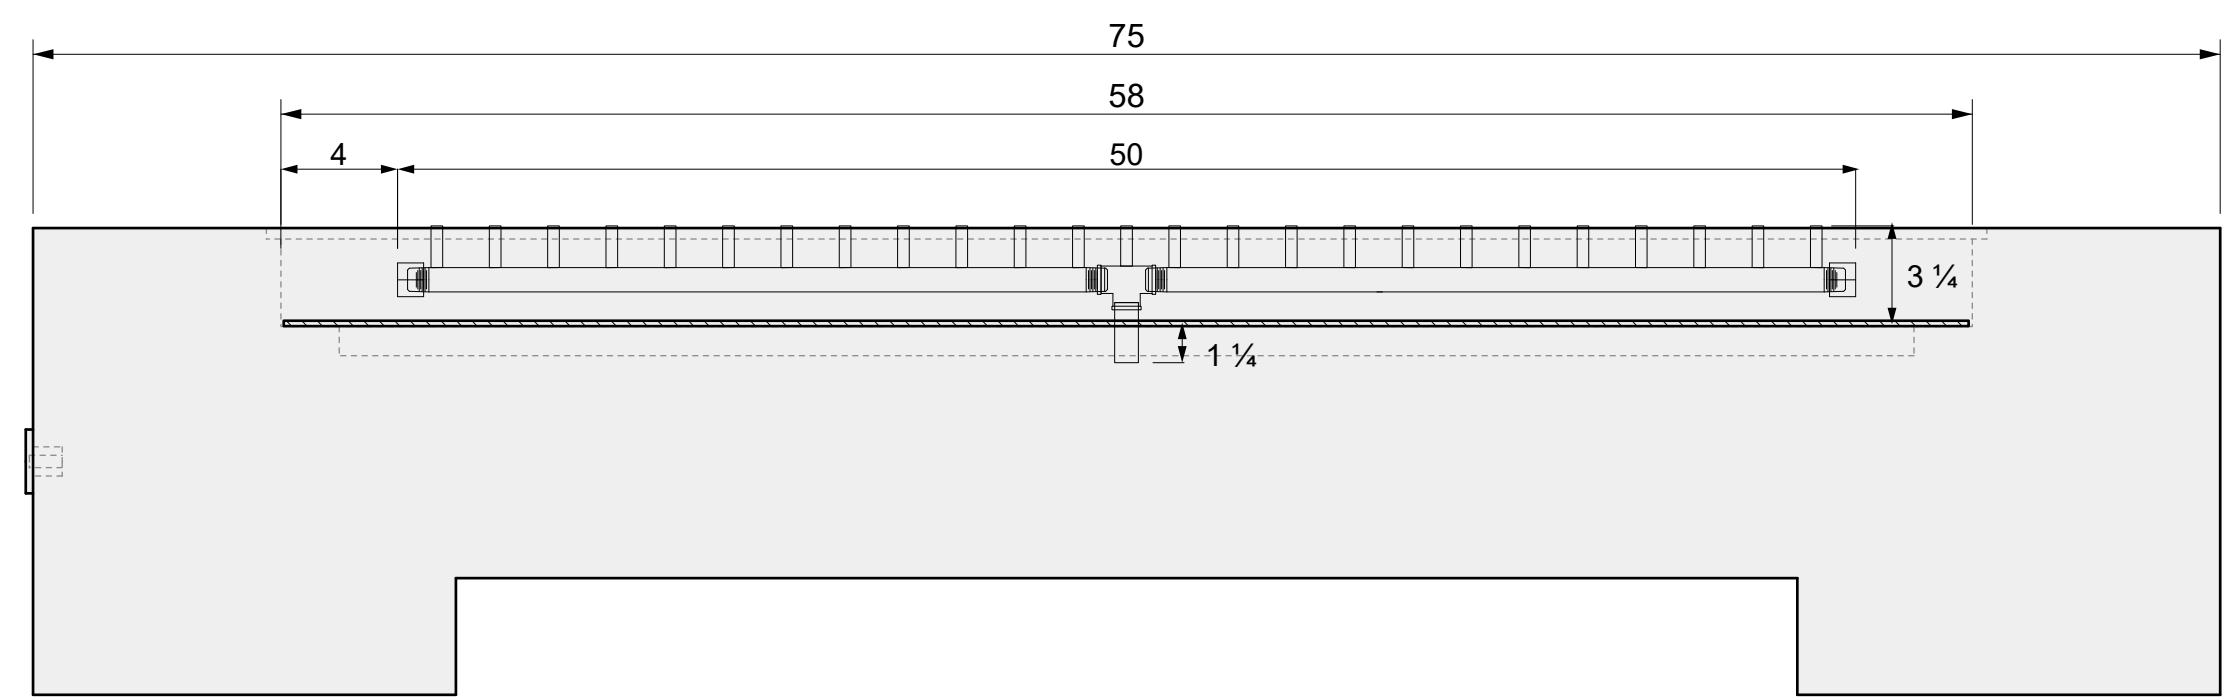

MATERIAL:
-

FINISHING:
-

COLOR:
-

AUTHOR	DATE
LC	10/11/2021

NOTES:
-

SHEET NO.
A02

BURNER MODEL

LINEAR CFBL250
Dimensions: 50" x 1"
250,000 BTU