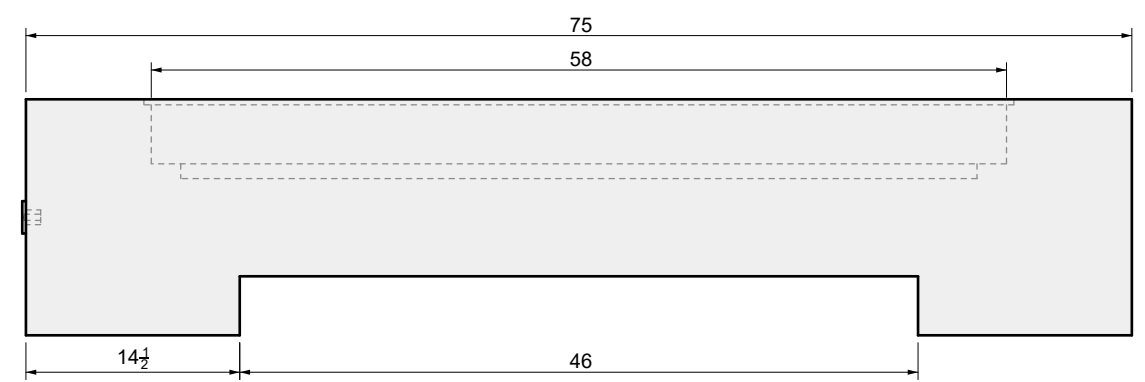

02 FRONT VIEW