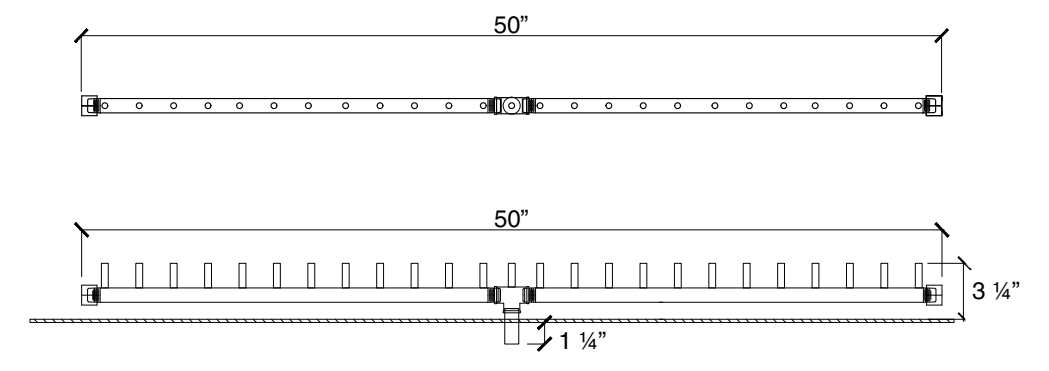

MATERIAL:
-

FINISHING:
-

COLOR:
-

AUTHOR	DATE
LC	10/11/2021

NOTES:
-

SHEET NO.
A02

BURNER MODEL

LINEAR CFBL250
Dimensions: 50" x 1"
250,000 BTU