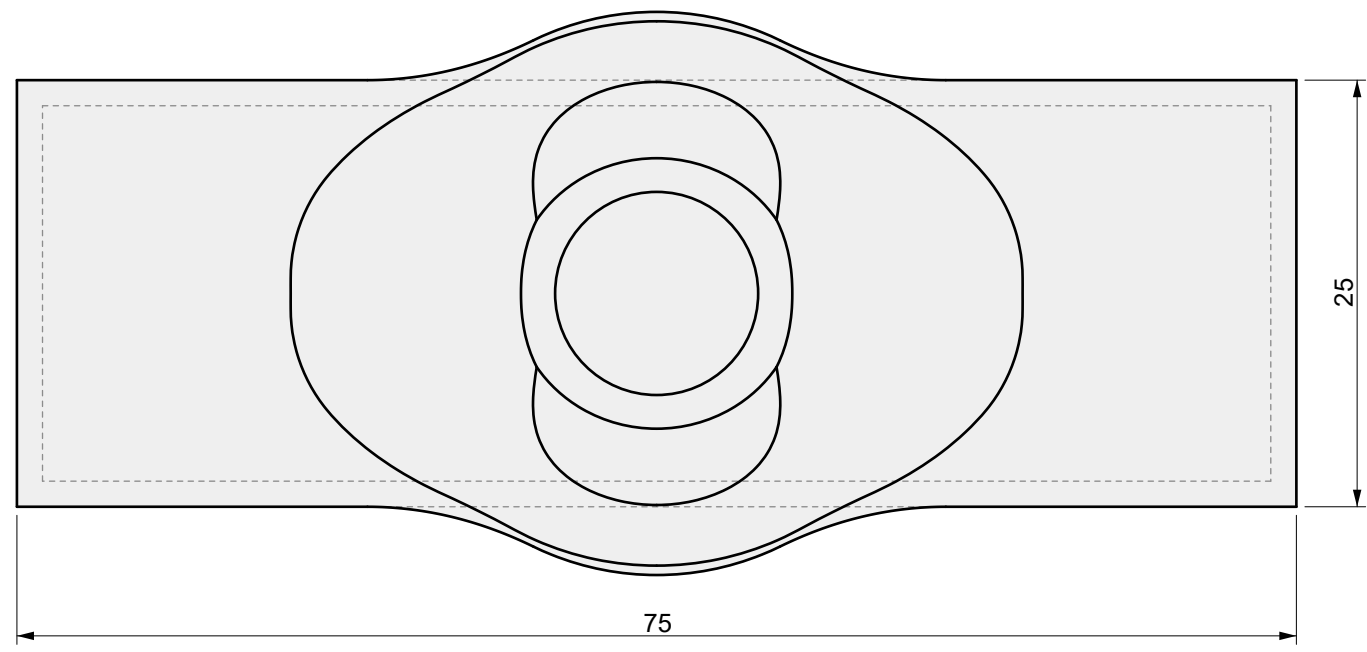

575 Naples Road
Mendota, CA 93640

info@wetstonedesign.co
559-269-7363

PROJECT NAME:
Nido 75 in

ARCHITECT / DESIGNER:
-

DRAWING PACKAGE:
Pieces for Firepit
Nido 75 in

SHEET CONTENTS:
Final Drawing

MATERIAL:
Concrete

FINISHING:
-

COLOR:
-

AUTHOR	DATE
LC	06/06/2022

NOTES:
-

SHEET NO.
01

01 TOP VIEW