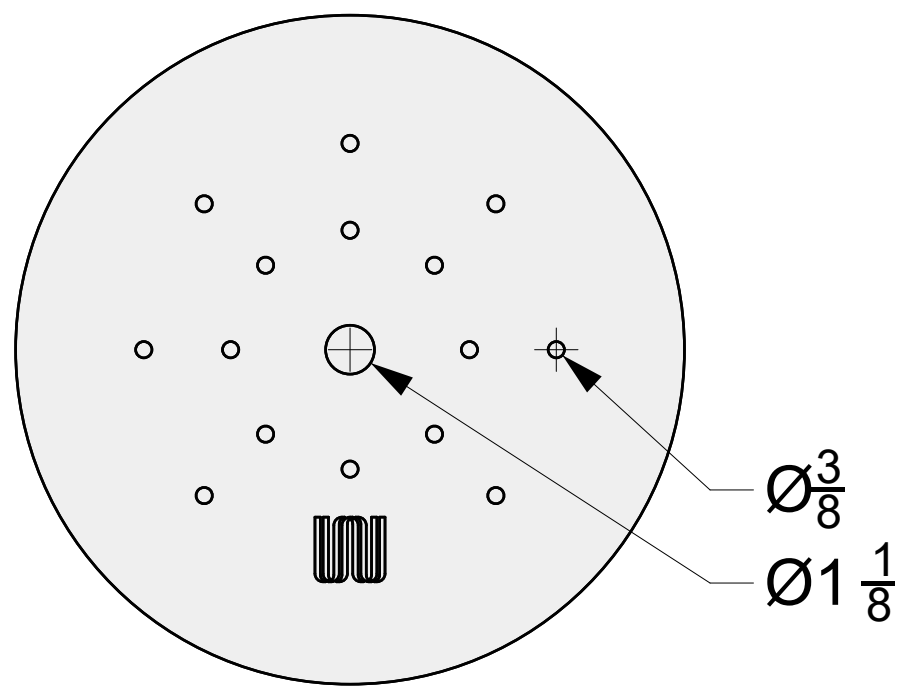

SHEET CONTENTS:
Stainless Steel Plate

MATERIAL:
1/16 Stainless Steel Sheet

FINISHING:
-

COLOR:
-

AUTHOR	DATE
LC	06/06/2022

NOTES:
-

SHEET NO.
03

01 TOP VIEW