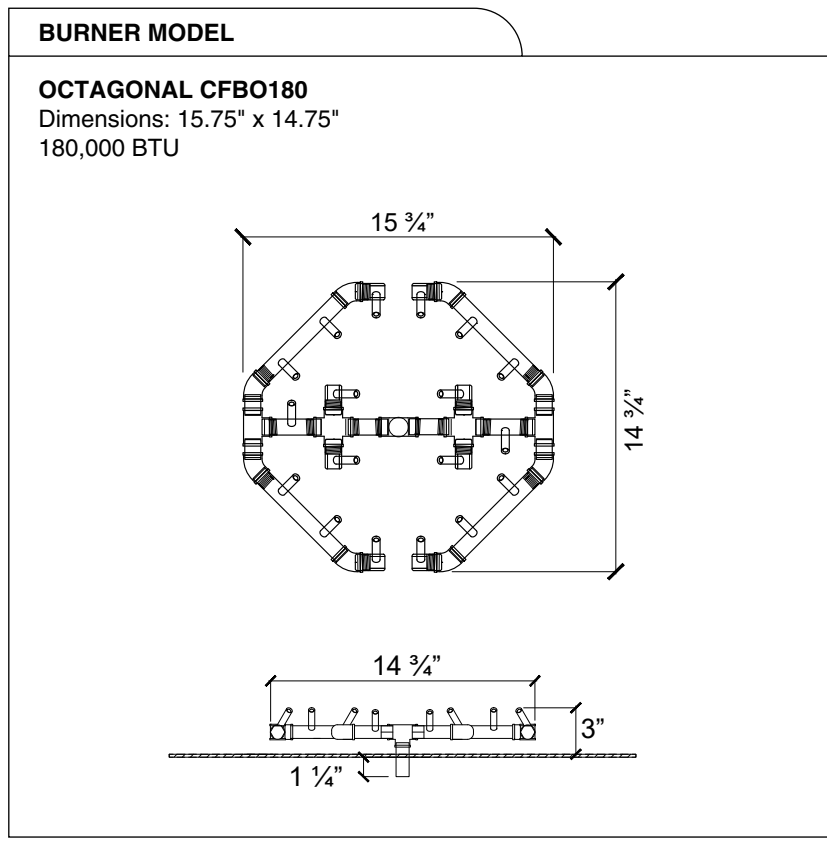

575 Naples Road
Mendota, CA 93640

info@wetstonedesign.co
559-269-7363

PROJECT NAME:
Nido 75 in

ARCHITECT / DESIGNER:
-

DRAWING PACKAGE:
Pieces for Firepit
Nido 75 in

SHEET CONTENTS:
Burner Setting

MATERIAL:
-

FINISHING:
-

COLOR:
-

AUTHOR	DATE
LC	06/06/2022

NOTES:
-

SHEET NO.
02

01 SIDE VIEW

A

B

C

D