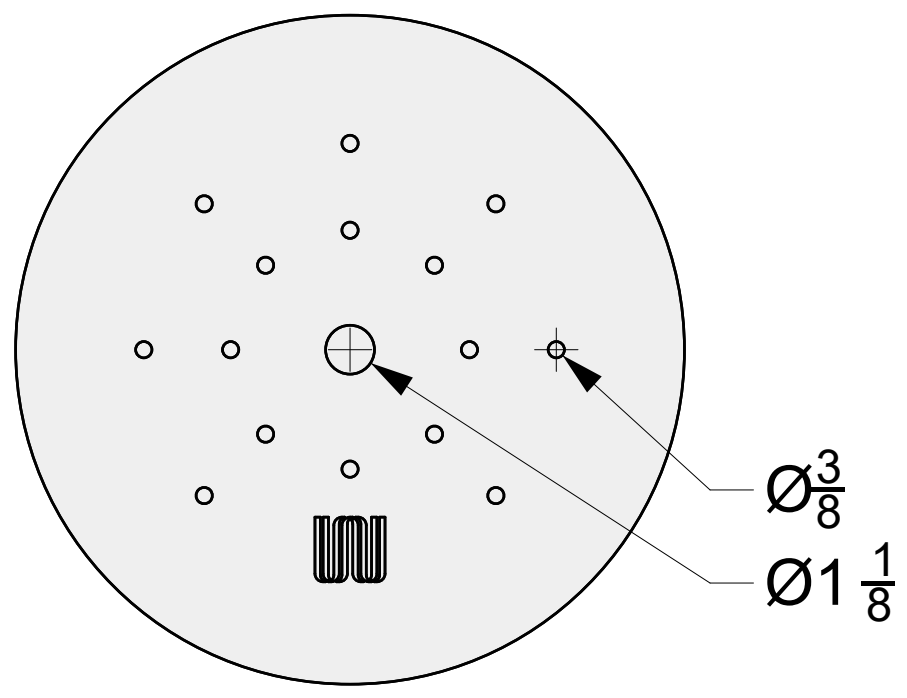

SHEET CONTENTS:
Stainless Steel Plate

MATERIAL:
1/16 Stainless Steel Sheet

FINISHING:
-

COLOR:
-

AUTHOR	DATE
LC	06/06/2022

NOTES:
-

SHEET NO.
03

01 TOP VIEW