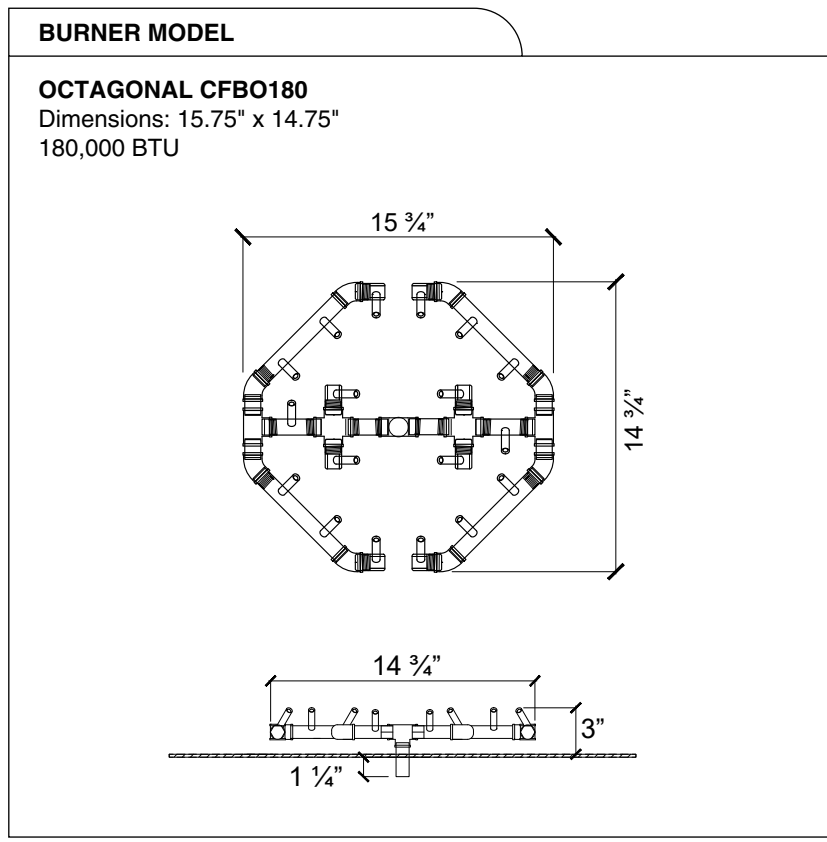

575 Naples Road
Mendota, CA 93640

info@wetstonedesign.co
559-269-7363

PROJECT NAME:
Nido 55 in

ARCHITECT / DESIGNER:
-

DRAWING PACKAGE:
Pieces for Firepit
Nido 55 in

SHEET CONTENTS:
Burner Setting

MATERIAL:
-

FINISHING:
-

COLOR:
-

AUTHOR	DATE
LC	06/06/2022

NOTES:
-

SHEET NO.
02

01 SIDE VIEW

A

B

C

D