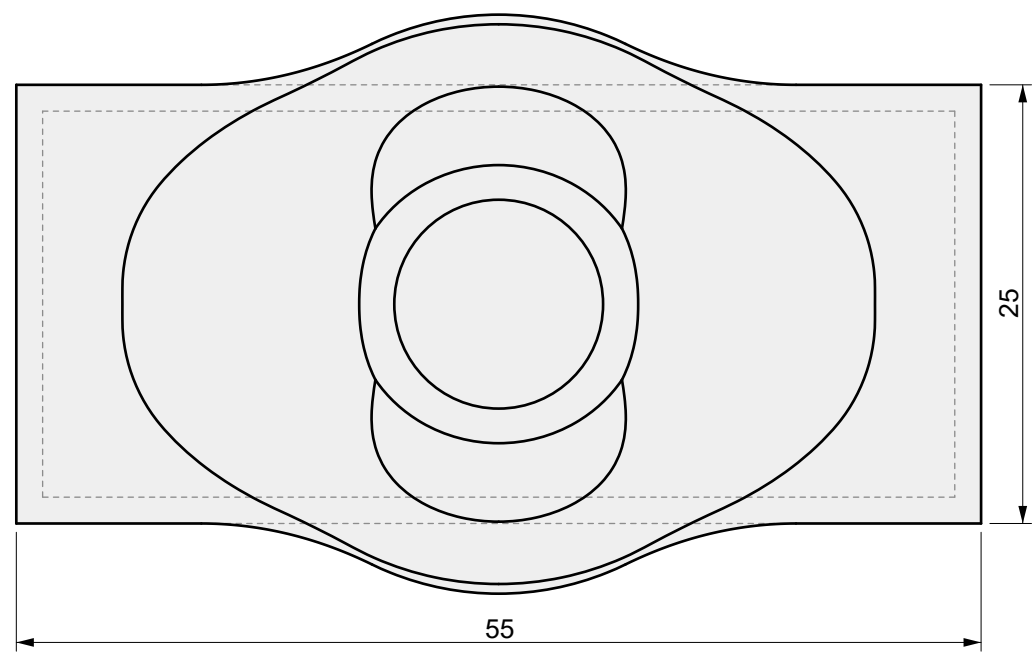

575 Naples Road
Mendota, CA 93640

info@wetstonedesign.co
559-269-7363

PROJECT NAME:
Nido 55 in

ARCHITECT / DESIGNER:
-

DRAWING PACKAGE:
Pieces for Firepit
Nido 55 in

SHEET CONTENTS:
Final Drawing

MATERIAL:
Concrete

FINISHING:
-

COLOR:
-

AUTHOR	DATE
LC	06/06/2022

NOTES:
-

SHEET NO.
01

01 TOP VIEW