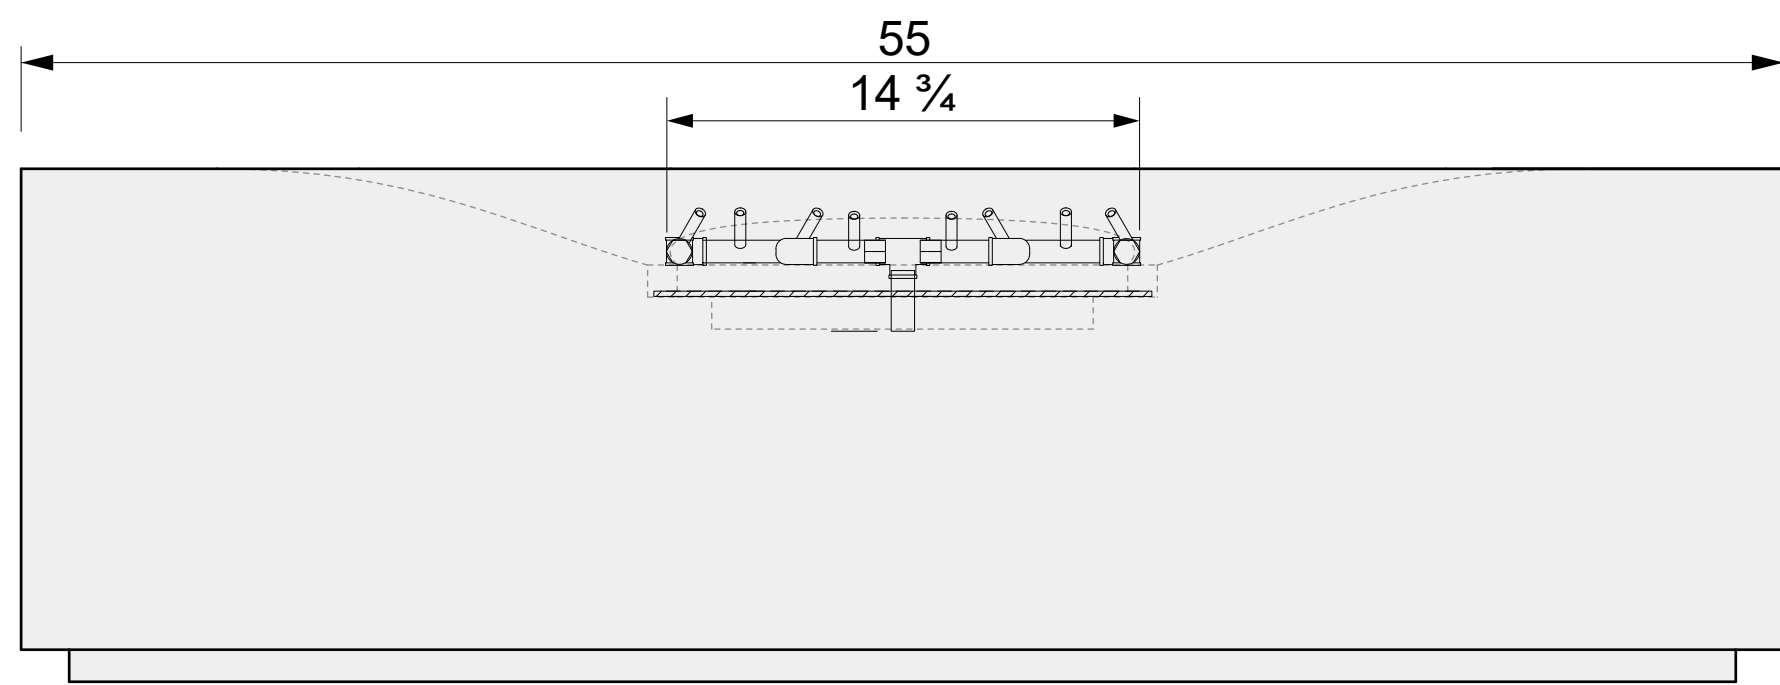

575 Naples Road
Mendota, CA 93640

info@wetstonedesign.co
559-269-7363

PROJECT NAME:
Nido 55 in

ARCHITECT / DESIGNER:
-

DRAWING PACKAGE:
Pieces for Firepit
Nido 55 in

SHEET CONTENTS:
Burner Setting

MATERIAL:
-

FINISHING:
-

COLOR:
-

AUTHOR	DATE
LC	06/06/2022

NOTES:
-

SHEET NO.
02

01 SIDE VIEW

A

B

C

D