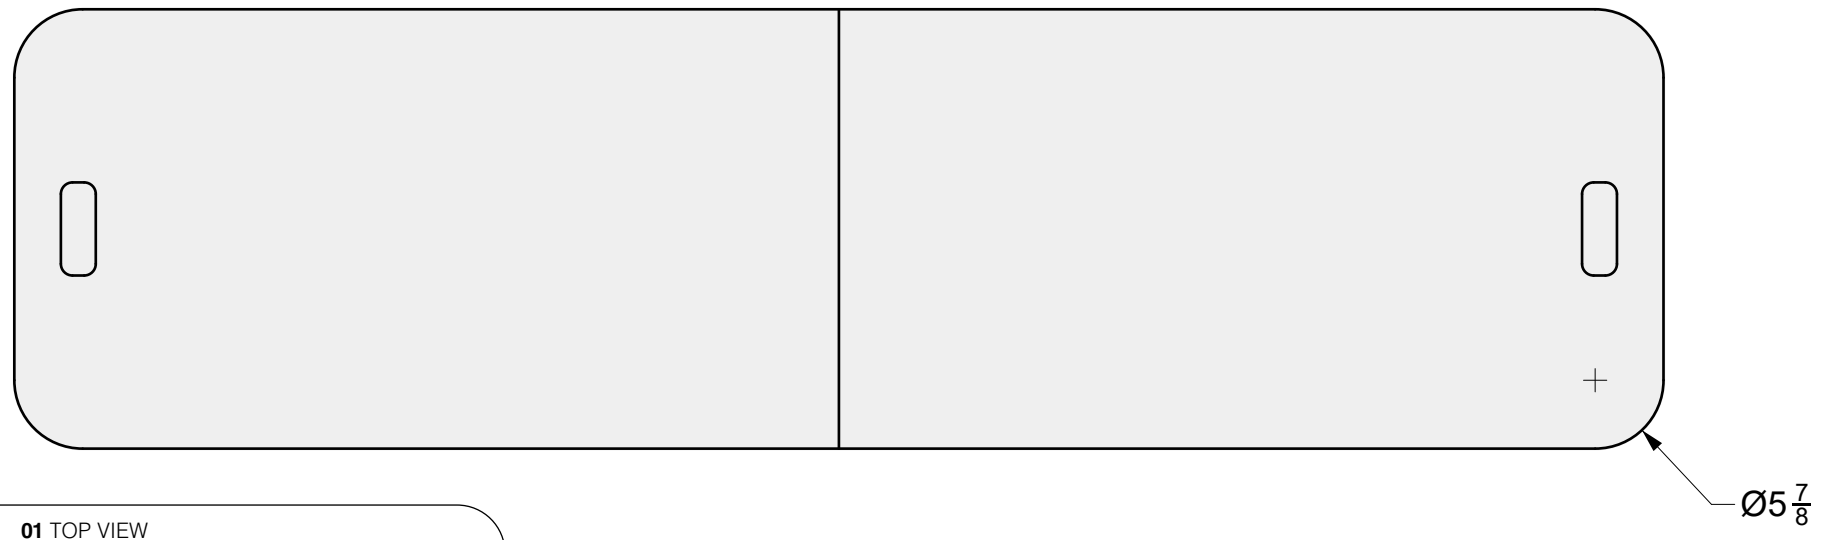

575 Naples Road
Mendota, CA 93640

info@wetstonedesign.co
559-269-7363

PROJECT NAME:
Firepit Lumera Round 85 in

ARCHITECT / DESIGNER:
Luis C

DRAWING PACKAGE:
Parts for Firepit Lumera Round 85 in

SHEET CONTENTS:
Concrete Top

MATERIAL:
Concrete

FINISHING:
-

COLOR:
-

AUTHOR	DATE
LC	14/08/2020

NOTES:
-

SHEET NO.
A03