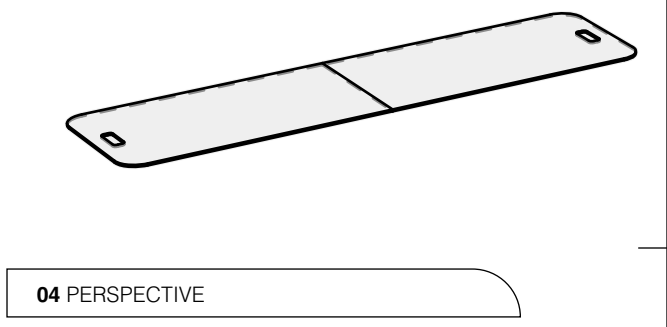

575 Naples Road
Mendota, CA 93640

info@wetstonedesign.co
559-269-7363

PROJECT NAME:
Firepit Lumera Round 85 in

ARCHITECT / DESIGNER:
Luis C

DRAWING PACKAGE:
Parts for Firepit Lumera Round 85 in

SHEET CONTENTS:
Concrete Top

MATERIAL:
Concrete

FINISHING:
-

COLOR:
-

AUTHOR	DATE
LC	14/08/2020

NOTES:
-

SHEET NO.
A03