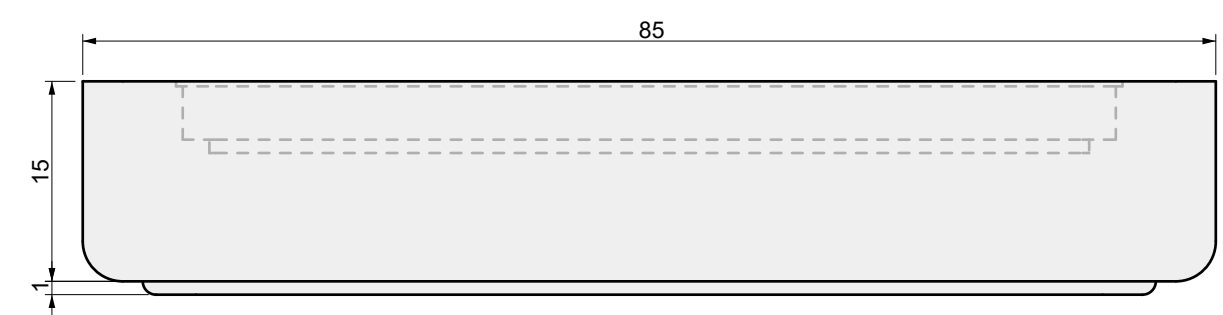

03 SIDE VIEW