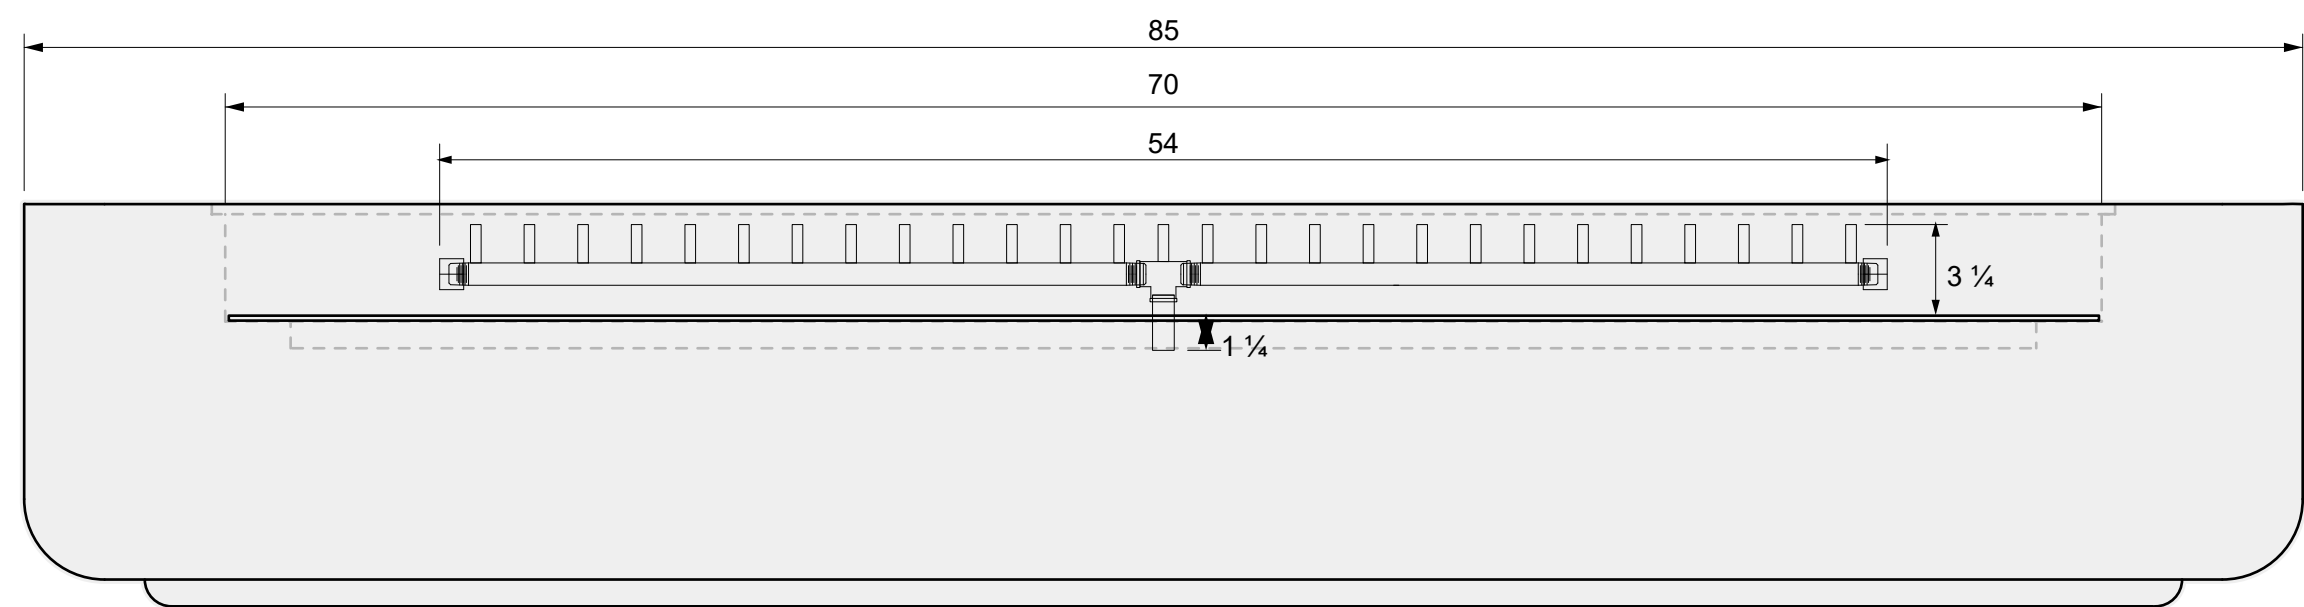

575 Naples Road
Mendota, CA 93640

info@wetstonedesign.co
559-269-7363

PROJECT NAME:
Firepit Lumera Round 85 in

ARCHITECT / DESIGNER:
Luis C

DRAWING PACKAGE:
Parts for Firepit Lumera Round 85 in

SHEET CONTENTS:
Burner Setting

MATERIAL:
Concrete

FINISHING:
-

COLOR:
-

AUTHOR	DATE
LC	14/08/2020

NOTES:
-

SHEET NO.
A02

BURNER MODEL

LINEAR CFBL270
Dimensions: 54" x 1"
270,000 BTU

01 SIDE VIEW

A

B

C

D