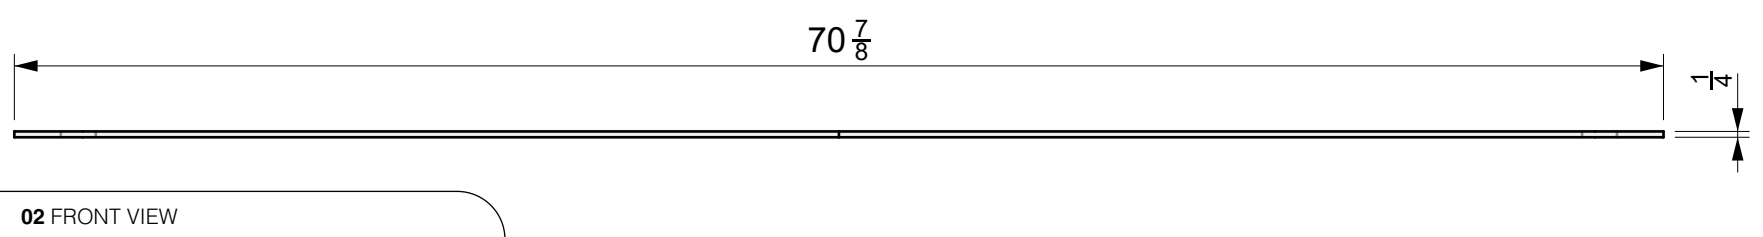

575 Naples Road
Mendota, CA 93640

info@wetstonedesign.co
559-269-7363

PROJECT NAME:
Firepit Lumera Round 85 in

ARCHITECT / DESIGNER:
Luis C

DRAWING PACKAGE:
Parts for Firepit Lumera Round 85 in

SHEET CONTENTS:
Concrete Top

MATERIAL:
Concrete

FINISHING:
-

COLOR:
-

AUTHOR	DATE
LC	14/08/2020

NOTES:
-

SHEET NO.
A03