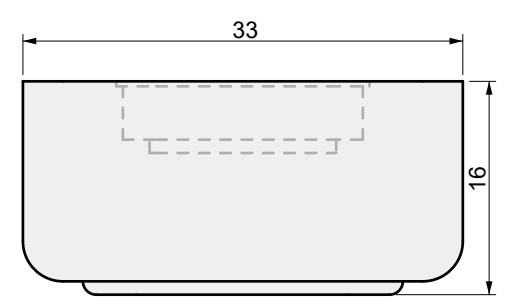

02 FRONT VIEW