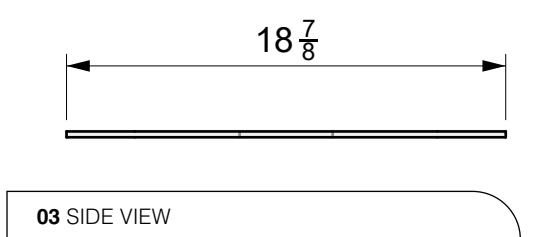

575 Naples Road
Mendota, CA 93640

info@wetstonedesign.co
559-269-7363

PROJECT NAME:
Firepit Lumera Round 85 in

ARCHITECT / DESIGNER:
Luis C

DRAWING PACKAGE:
Parts for Firepit Lumera Round 85 in

SHEET CONTENTS:
Concrete Top

MATERIAL:
Concrete

FINISHING:
-

COLOR:
-

AUTHOR	DATE
LC	14/08/2020

NOTES:
-

SHEET NO.
A03