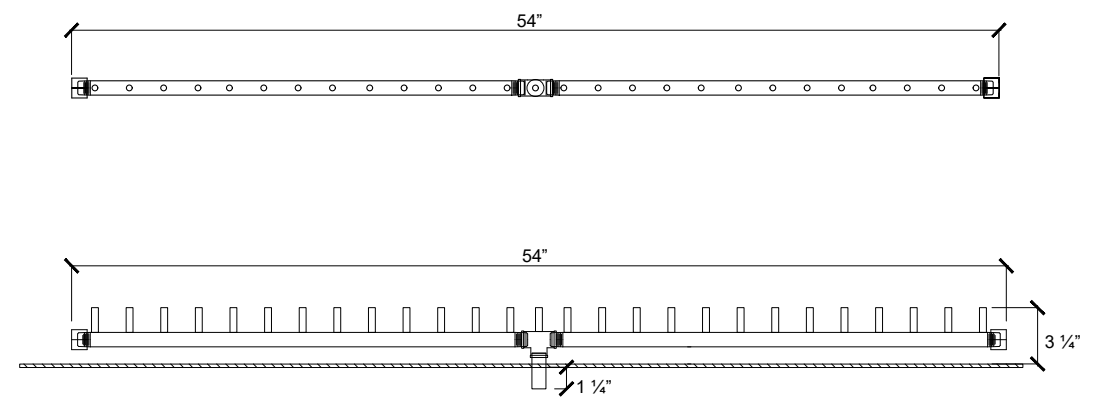

LINEAR CFBL270
Dimensions: 54" x 1"
270,000 BTU

01 SIDE VIEW

A

B

C

D

575 Naples Road
Mendota, CA 93640

info@wetstonedesign.co
559-269-7363