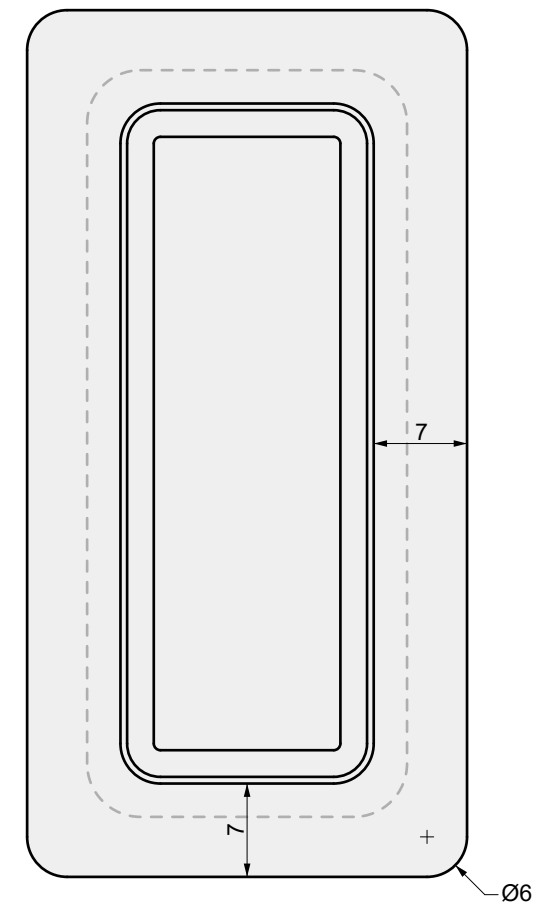

575 Naples Road
Mendota, CA 93640

info@wetstonedesign.co
559-269-7363

PROJECT NAME:
Firepit Lumera Round 65 in

ARCHITECT / DESIGNER:
Luis C

DRAWING PACKAGE:
Parts for Firepit Lumera Round
65 in

SHEET CONTENTS:
Final Drawing

MATERIAL:
Concrete

FINISHING:
-

COLOR:
-

AUTHOR	DATE
LC	14/08/2020

NOTES:
-

SHEET NO.
A01

01 TOP VIEW