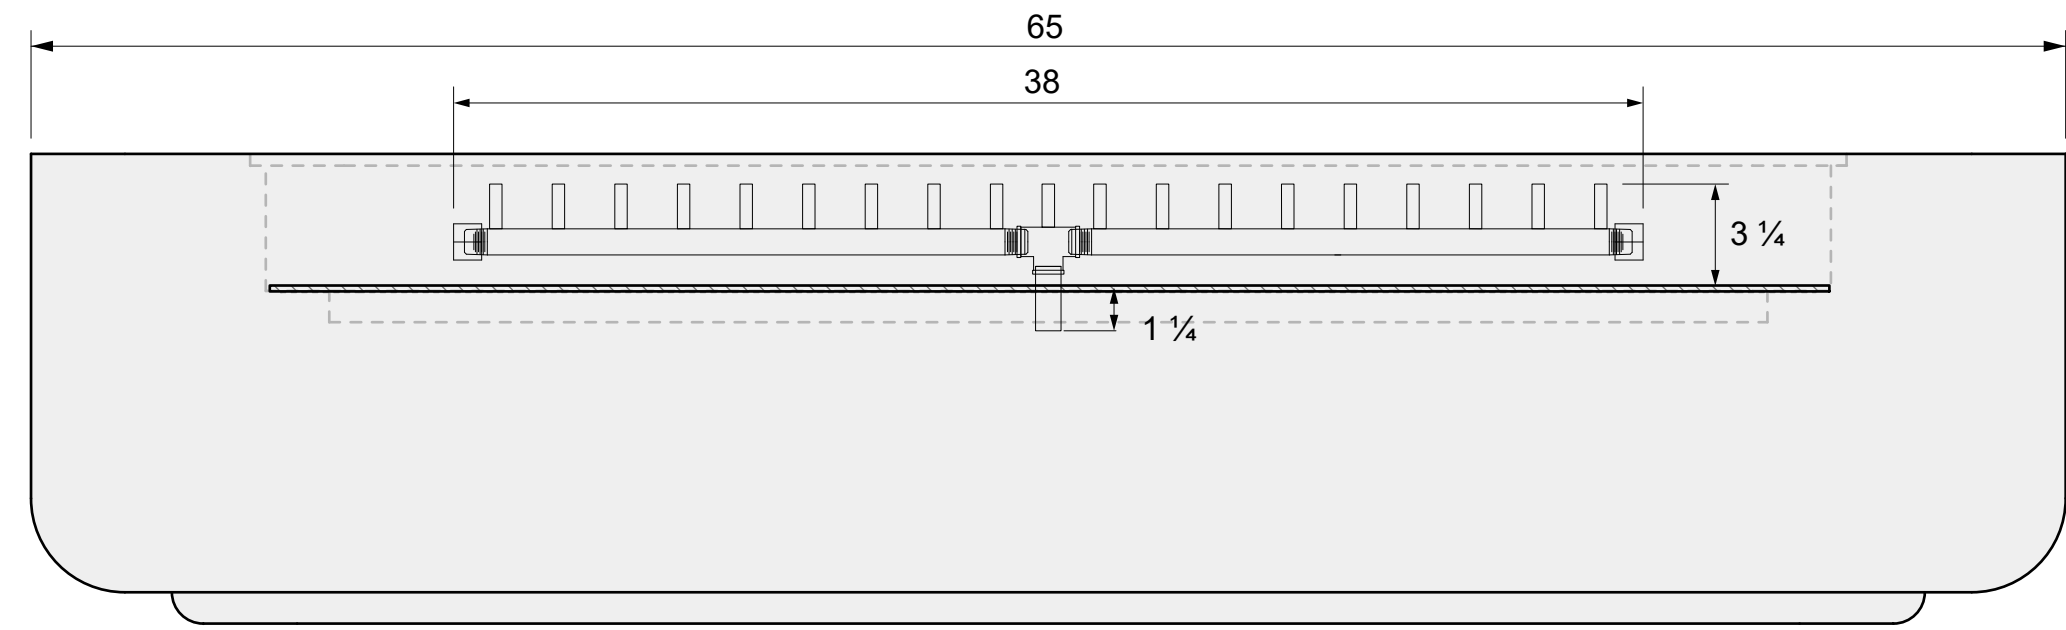

SHEET CONTENTS:
Burner Setting

MATERIAL:
-

FINISHING:
-

COLOR:
-

AUTHOR	DATE
LC	14/08/2020

NOTES:
-

SHEET NO.
A02

01 SIDE VIEW