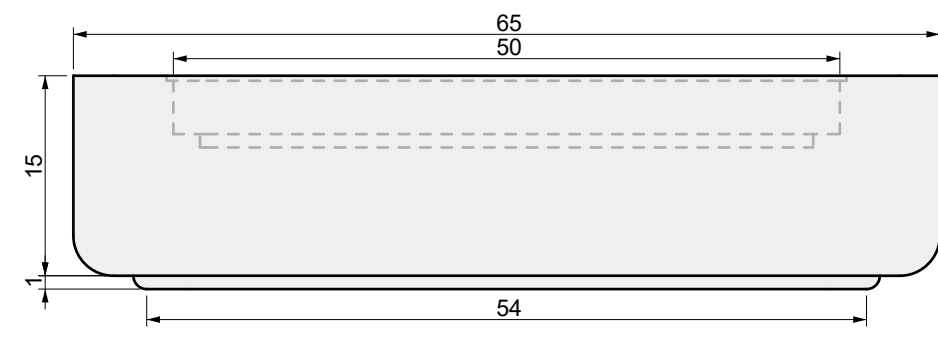

04 PERSPECTIVE

03 SIDE VIEW

575 Naples Road
Mendota, CA 93640

info@wetstonedesign.co
559-269-7363

PROJECT NAME:
Firepit Lumera Round 65 in

ARCHITECT / DESIGNER:
Luis C

DRAWING PACKAGE:
Parts for Firepit Lumera Round 65 in