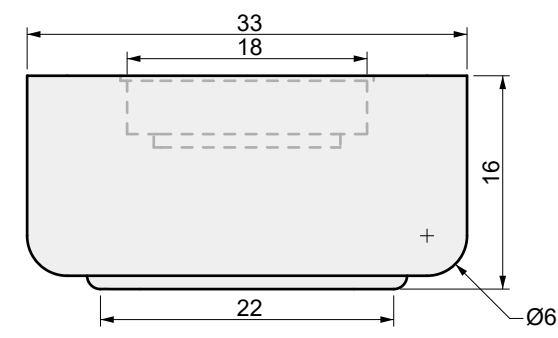

02 FRONT VIEW