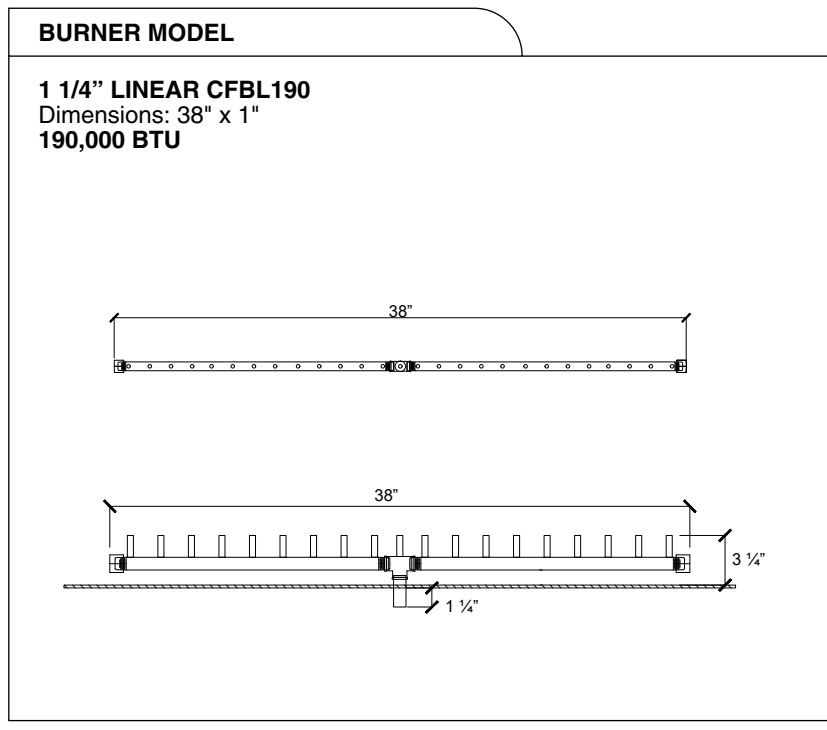

575 Naples Road
Mendota, CA 93640

info@wetstonedesign.co
559-269-7363

PROJECT NAME:
Firepit Lumera Round 65 in

ARCHITECT / DESIGNER:
Luis C

DRAWING PACKAGE:
Parts for Firepit Lumera Round 65 in

SHEET CONTENTS:
Burner Setting

MATERIAL:
-

FINISHING:
-

COLOR:
-

AUTHOR	DATE
LC	14/08/2020

NOTES:
-

SHEET NO.
A02

01 SIDE VIEW

A

B

C

D