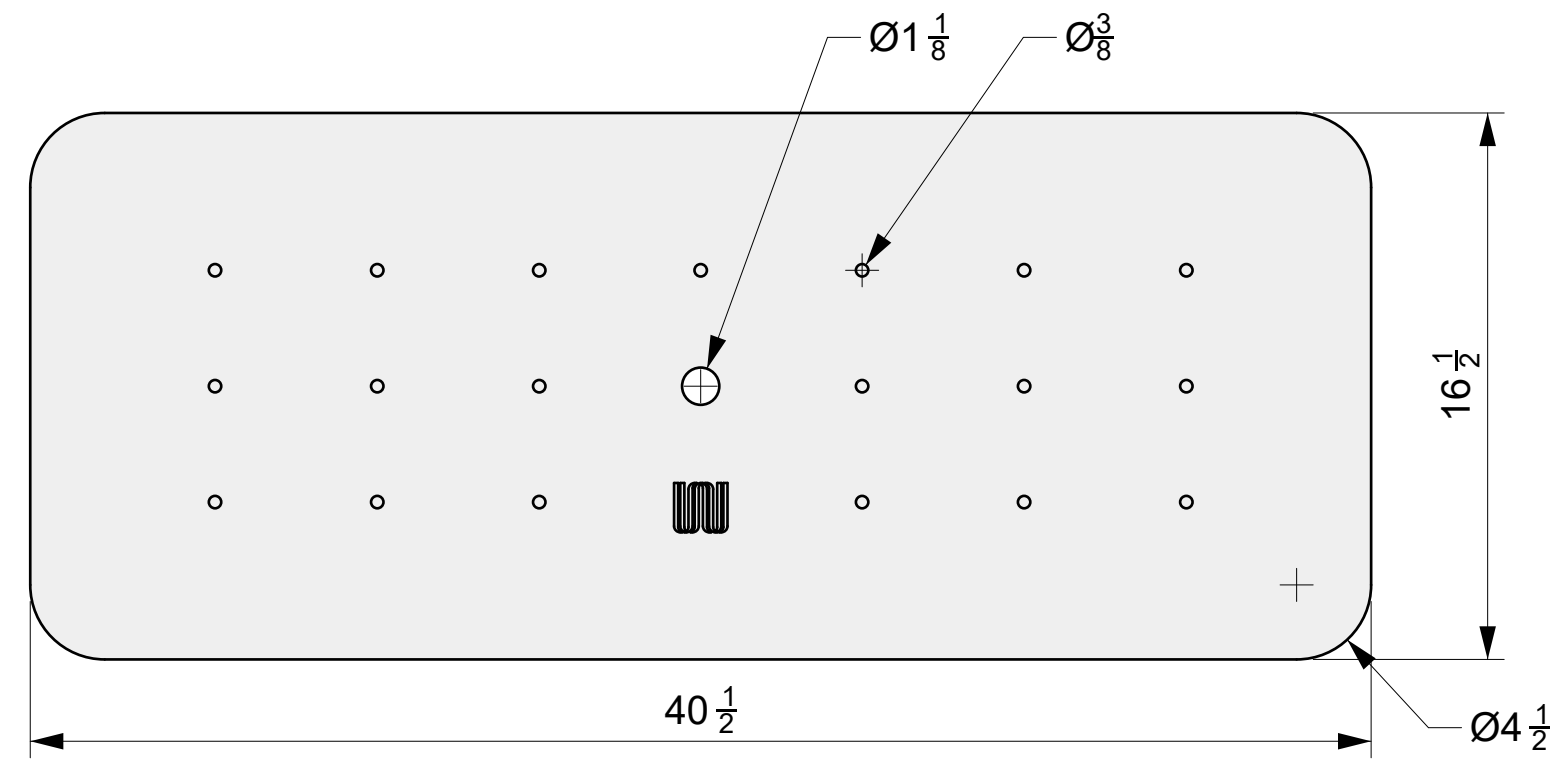

DRAWING PACKAGE:
Pieces for Lumera Gather 95in
Stainless Steel

SHEET CONTENTS:
Stainless Steel Plate

MATERIAL:
Stainless Steel Sheet 1/8 in

FINISHING:
-

COLOR:
-

AUTHOR	DATE
LC	11/13/2020

NOTES:
-

SHEET NO.
A03

01 TOP VIEW

04 PERSPECTIVE

02 FRONT VIEW

A

B

C

D