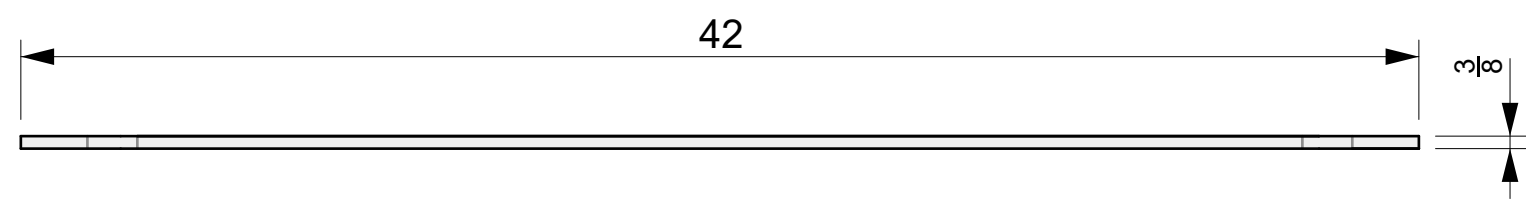

02 FRONT VIEW