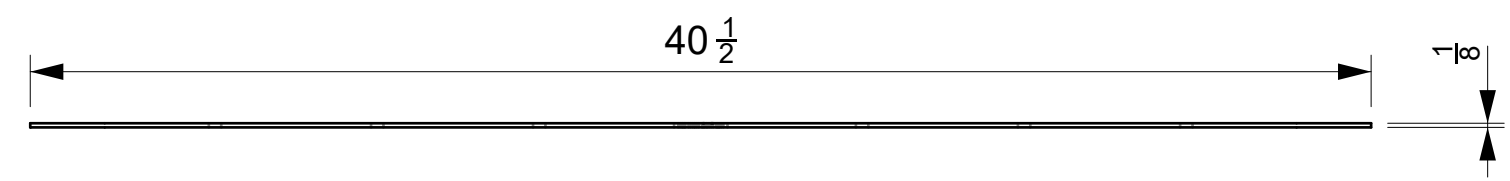

02 FRONT VIEW

A

B

C

D