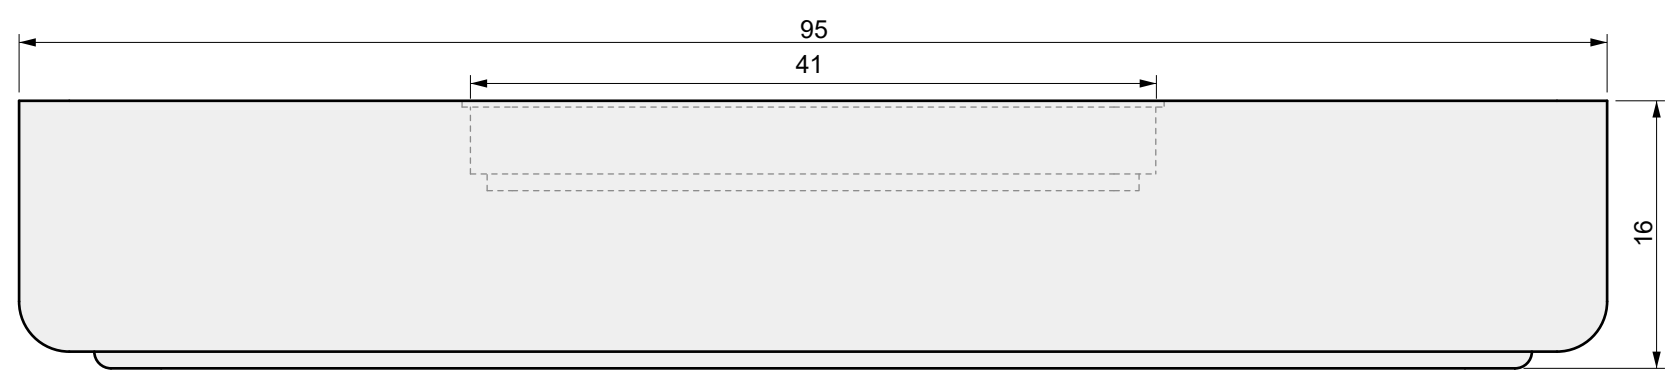

02 FRONT VIEW