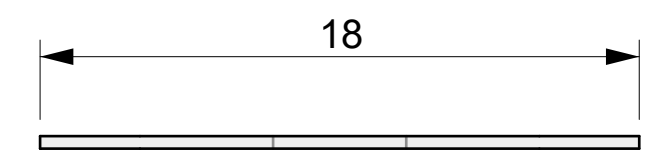

03 SIDE VIEW