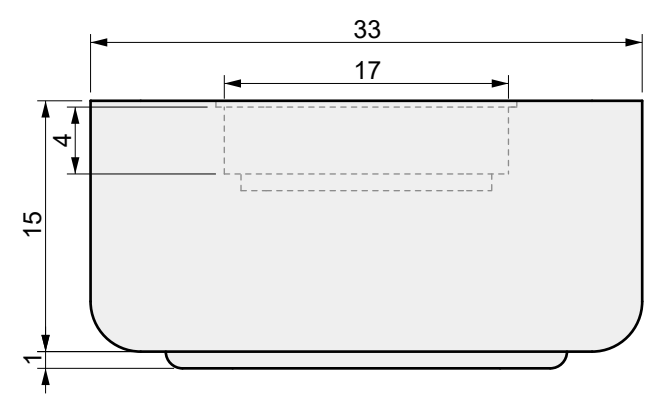

02 FRONT VIEW

03 SIDE VIEW

575 Naples Road
Mendota, CA 93640

info@wetstonedesign.co
559-269-7363

PROJECT NAME:
Firepit Lumera Round Double Gather 95 in

ARCHITECT / DESIGNER:
Luis C

DRAWING PACKAGE:
Parts for Firepit Lumera Round Double Gather 95 in

DRAWING PACKAGE:
Parts for Firepit Lumera Round Double Gather 95 in

SHEET CONTENTS:
Aluminum Top

MATERIAL:
3/8 Aluminum Sheet

FINISHING:
-

COLOR:
-

AUTHOR	DATE
LC	22/10/2020

NOTES:
-

SHEET NO.
A01