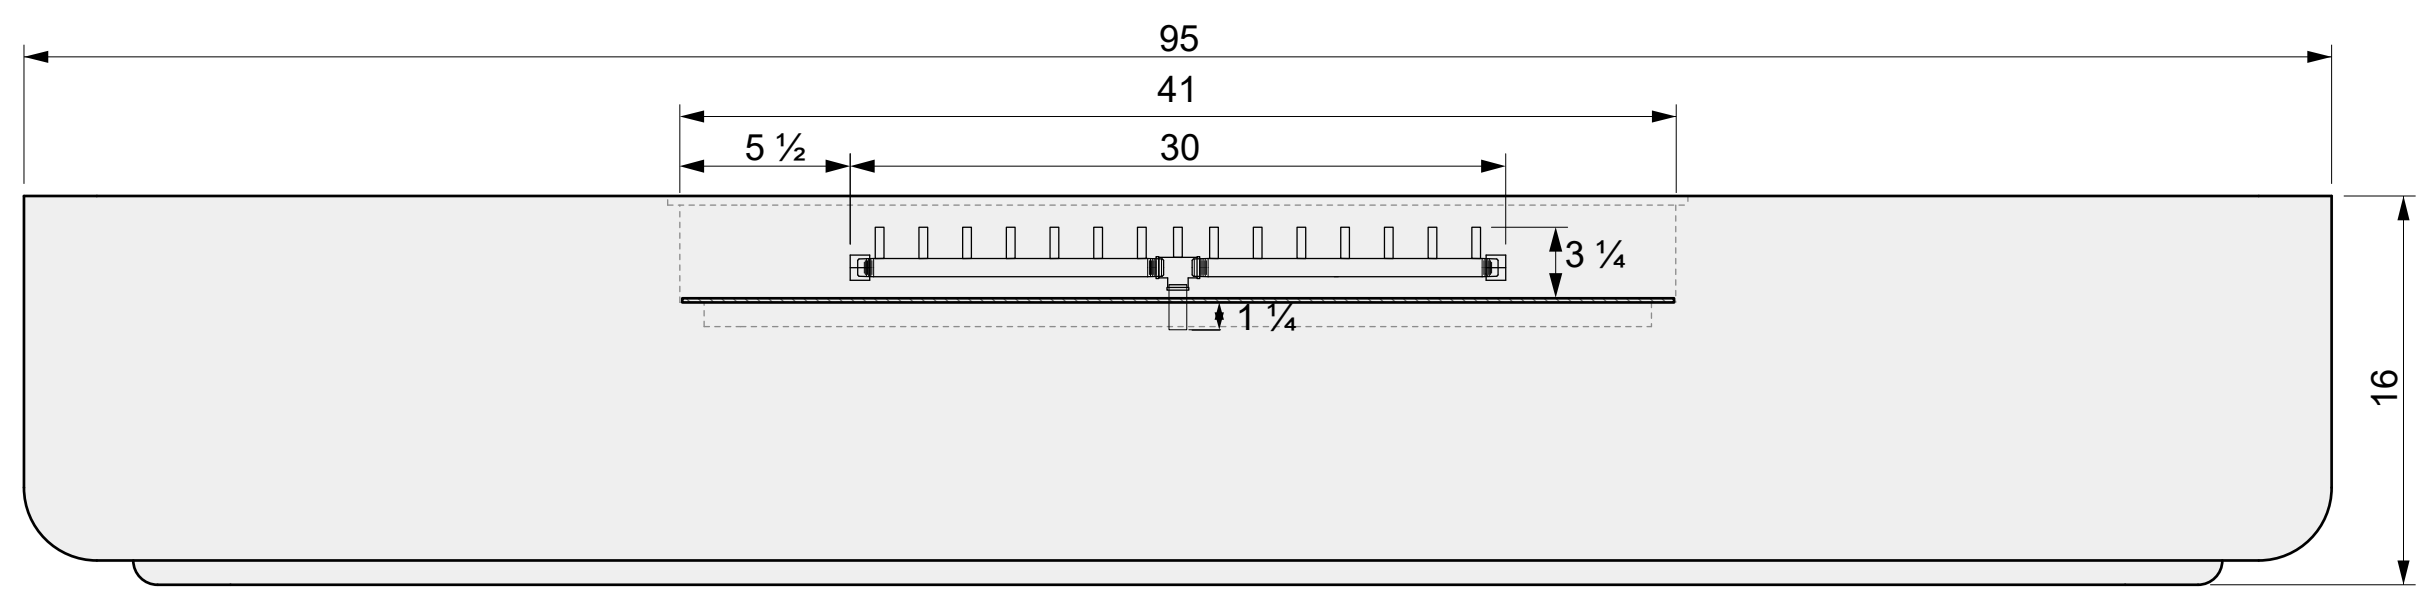

575 Naples Road
Mendota, CA 93640

info@wetstonedesign.co
559-269-7363

PROJECT NAME:
Firepit Lumera Round Double Gather 95 in

ARCHITECT / DESIGNER:
Luis C

DRAWING PACKAGE:
Parts for Firepit Lumera Round Double Gather 95 in

SHEET CONTENTS:
Final Drawing

MATERIAL:
Concrete

FINISHING:
-

COLOR:
-

AUTHOR	DATE
LC	22/10/2020

NOTES:
-

SHEET NO.
A02

01 SIDE VIEW

A

B

C

D