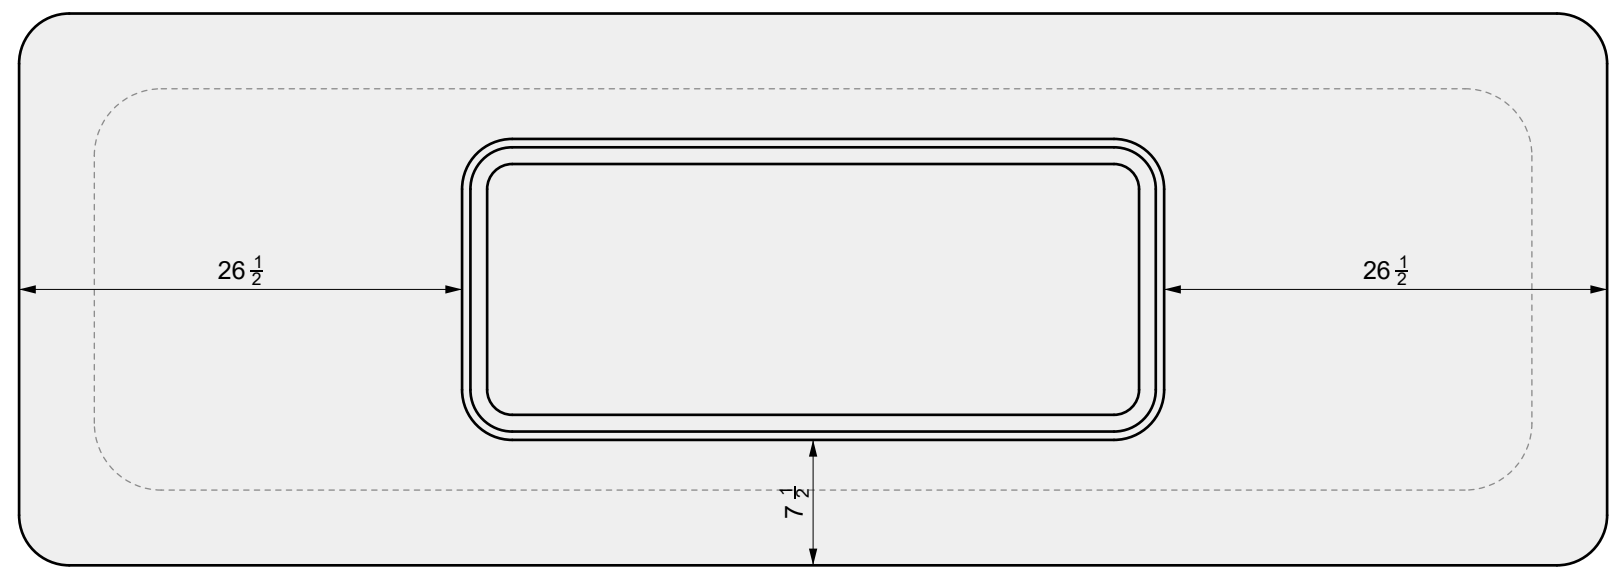

575 Naples Road
Mendota, CA 93640
info@wetstonedesign.co
559-269-7363

PROJECT NAME:
Firepit Lumera Round Double
Gather 95 in
ARCHITECT / DESIGNER:
Luis C

DRAWING PACKAGE:
Parts for Firepit Lumera Round
Double Gather 95 in
SHEET CONTENTS:
Final Drawing

MATERIAL:
Concrete

FINISHING:
-

COLOR:
-

AUTHOR	DATE
LC	22/10/2020

NOTES:
-

SHEET NO.
A01

01 TOP VIEW