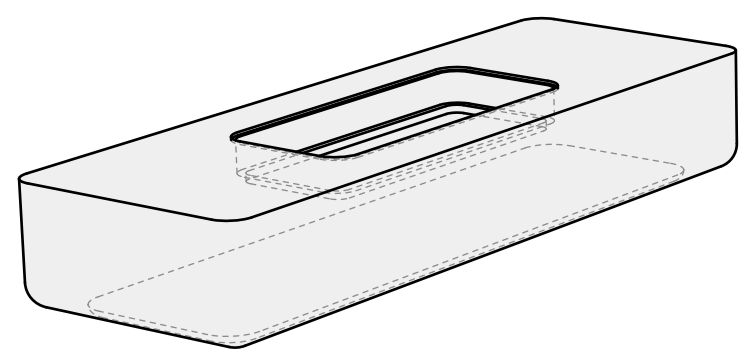

04 PERSPECTIVE