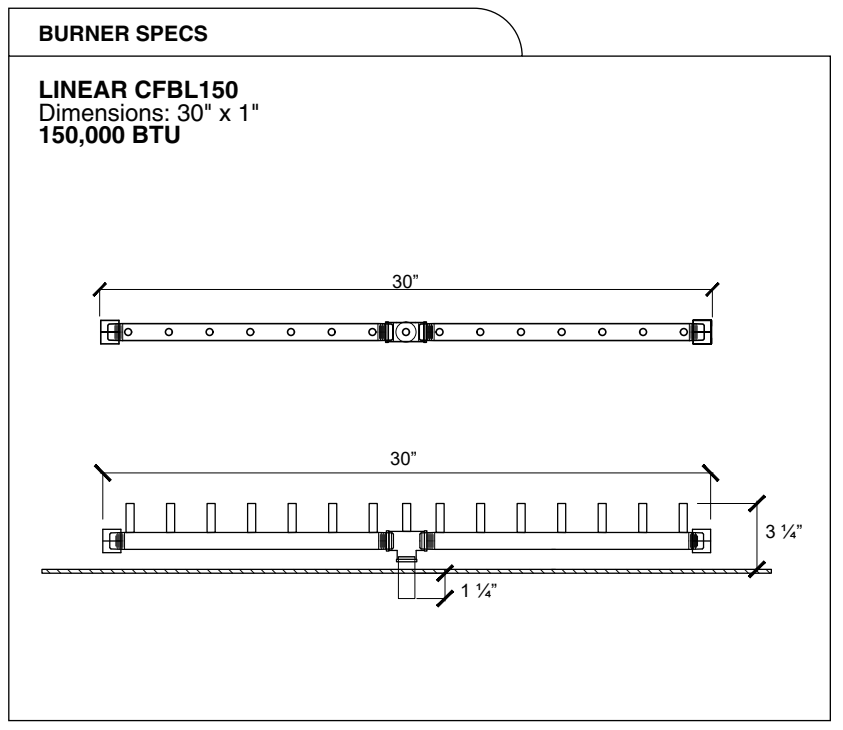

575 Naples Road
Mendota, CA 93640

info@wetstonedesign.co
559-269-7363

PROJECT NAME:
Firepit Lumera Round Double Gather 95 in

ARCHITECT / DESIGNER:
Luis C

DRAWING PACKAGE:
Parts for Firepit Lumera Round Double Gather 95 in

SHEET CONTENTS:
Final Drawing

MATERIAL:
Concrete

FINISHING:
-

COLOR:
-

AUTHOR	DATE
LC	22/10/2020

NOTES:
-

SHEET NO.
A02

01 SIDE VIEW

A

B

C

D