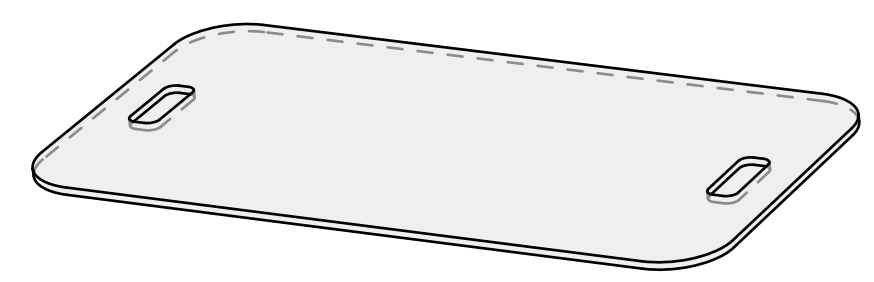

MATERIAL:
3/8 Aluminum Sheet

FINISHING:
-

COLOR:
-

AUTHOR	DATE
LC	22/10/2020

NOTES:
-

SHEET NO.
A01

01 TOP VIEW

04 PERSPECTIVE