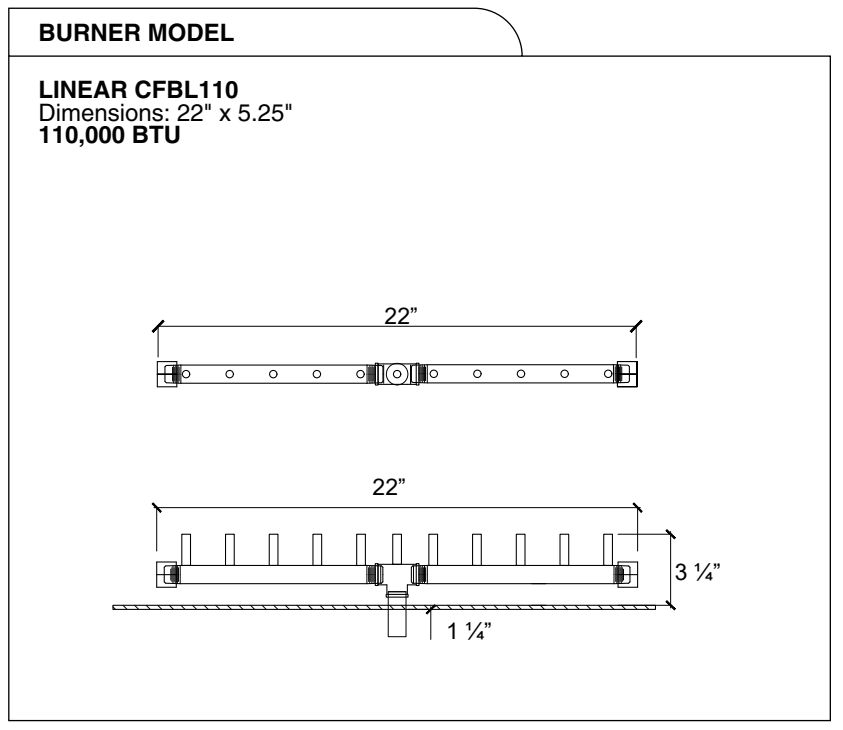

575 Naples Road
Mendota, CA 93640

info@wetstonedesign.co
559-269-7363

PROJECT NAME:
Firepit Lumera Round Double Gather 75 in

ARCHITECT / DESIGNER:
Luis C

DRAWING PACKAGE:
Parts for Firepit Lumera Round Double Gather 75 in

SHEET CONTENTS:
Final Drawing

MATERIAL:
Concrete

FINISHING:
-

COLOR:
-

AUTHOR	DATE
LC	22/10/2020

NOTES:
-

SHEET NO.
A02

01 SIDE VIEW

A

B

C

D