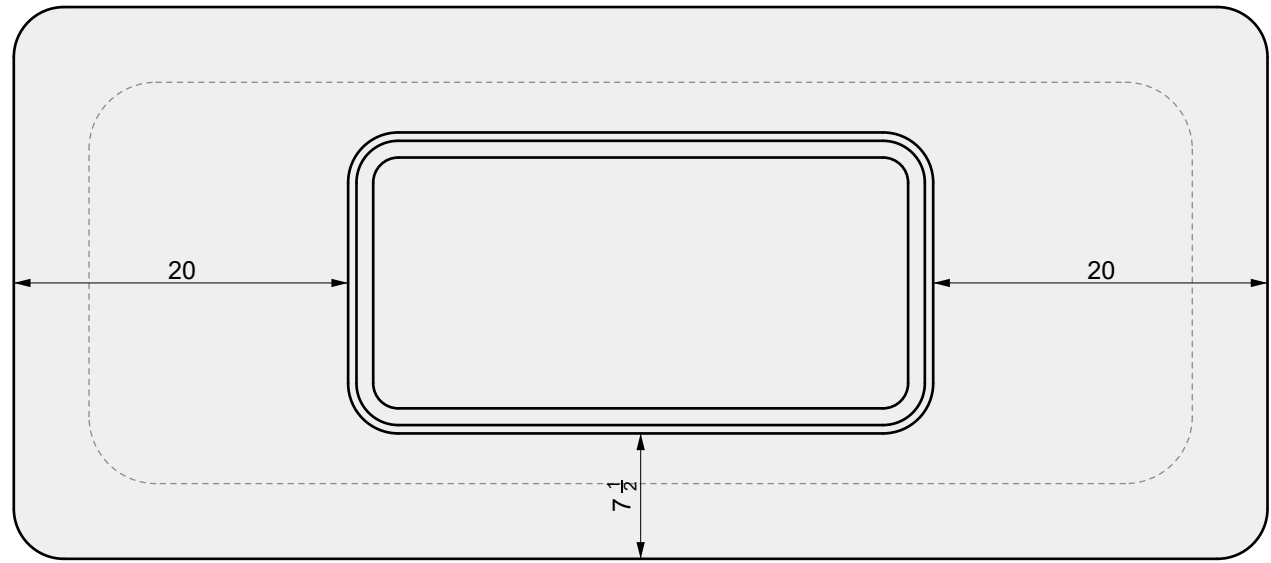

575 Naples Road
Mendota, CA 93640

info@wetstonedesign.co
559-269-7363

PROJECT NAME:
Firepit Lumera Round Double Gather 75 in

ARCHITECT / DESIGNER:
Luis C

DRAWING PACKAGE:
Parts for Firepit Lumera Round Double Gather 75 in

SHEET CONTENTS:
Final Drawing

MATERIAL:
Concrete

FINISHING:
-

COLOR:
-

AUTHOR	DATE
LC	22/10/2020

NOTES:
-

SHEET NO.
A01

01 TOP VIEW