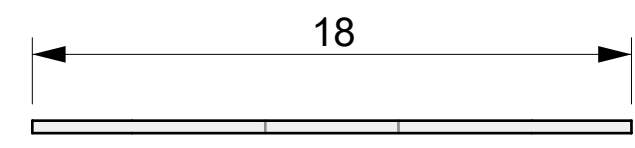

03 SIDE VIEW