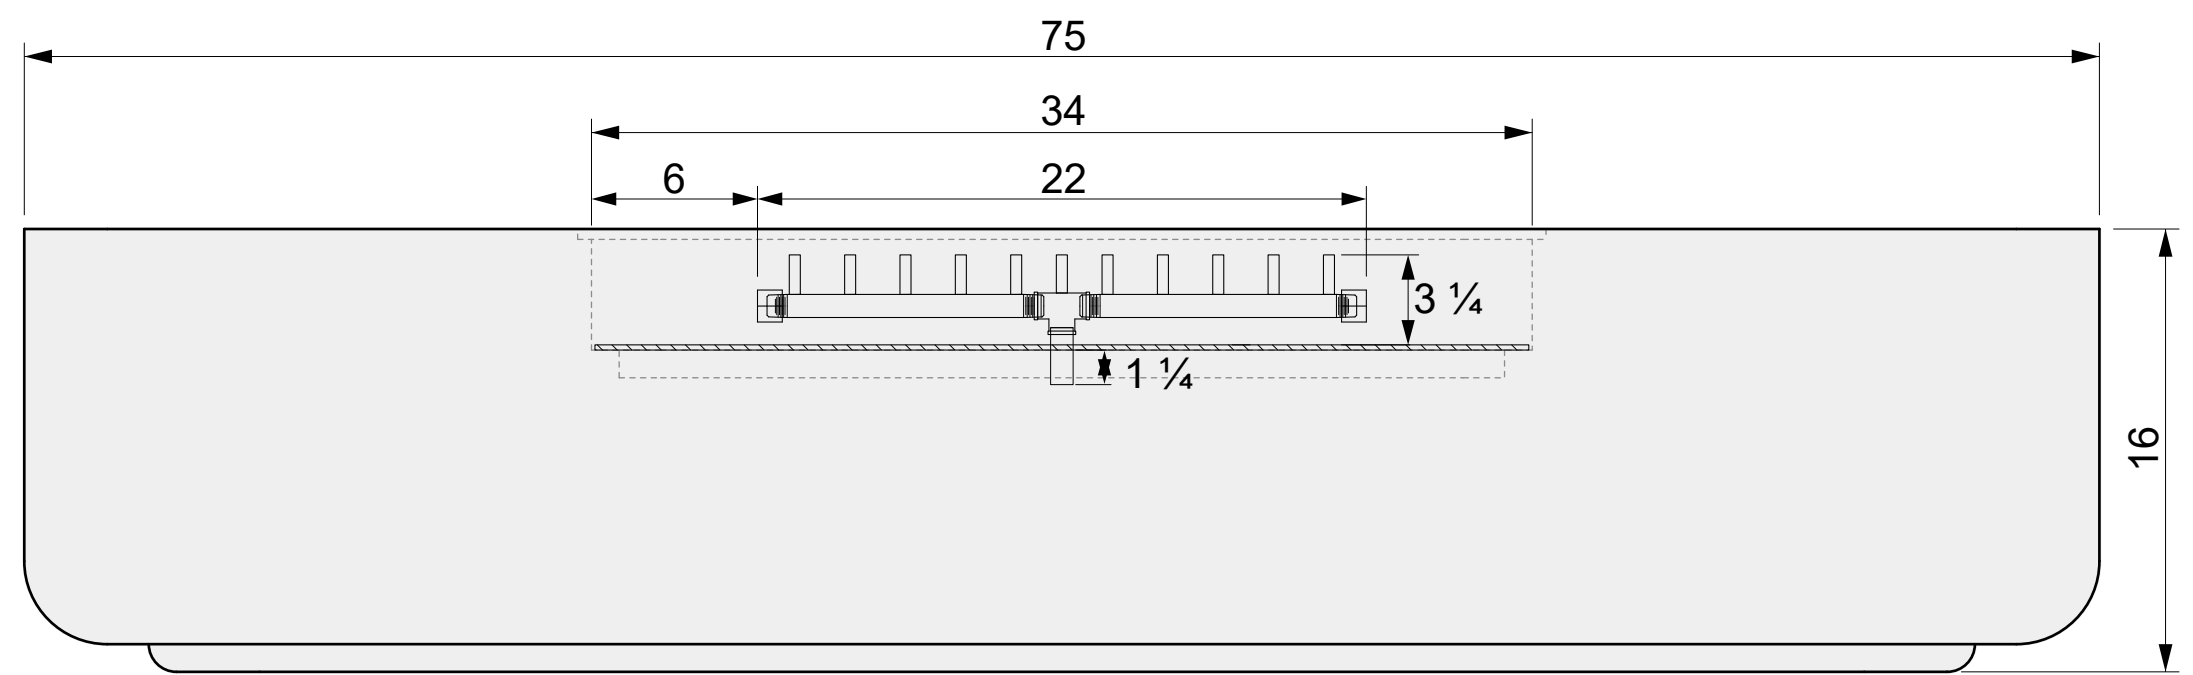

SHEET CONTENTS:
Final Drawing

MATERIAL:
Concrete

FINISHING:
-

COLOR:
-

AUTHOR	DATE
LC	22/10/2020

NOTES:
-

SHEET NO.
A02

01 SIDE VIEW