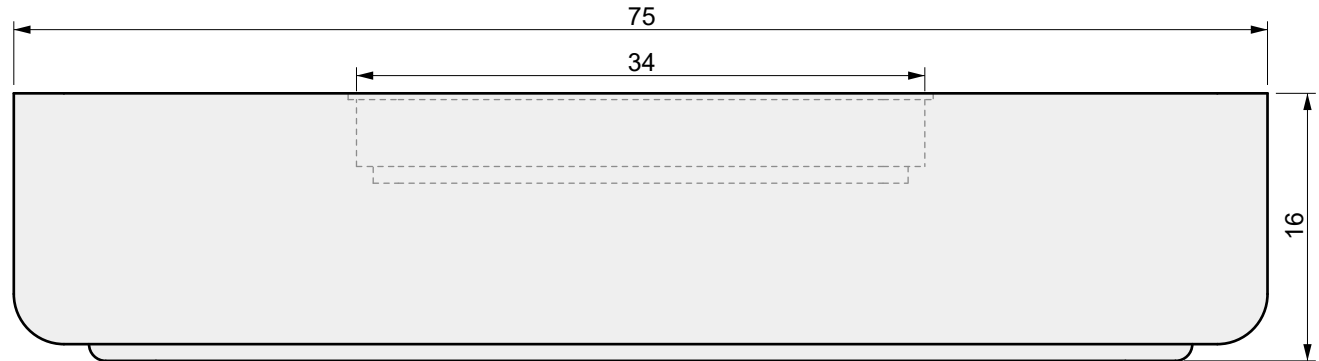

02 FRONT VIEW

04 PERSPECTIVE

03 SIDE VIEW

575 Naples Road
Mendota, CA 93640

info@wetstonedesign.co
559-269-7363

PROJECT NAME:
Firepit Lumera Round Double Gather 75 in

ARCHITECT / DESIGNER:
Luis C

DRAWING PACKAGE:
Parts for Firepit Lumera Round Double Gather 75 in