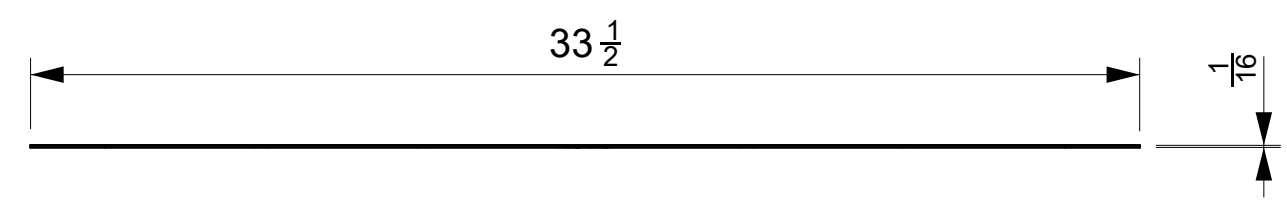

SHEET CONTENTS:
Stainless Steel Plate

MATERIAL:
Stainless Steel Sheet 1/16 in

FINISHING:
-

COLOR:
-

AUTHOR	DATE
LC	12/28/2020

NOTES:
-

SHEET NO.
A03

01 TOP VIEW