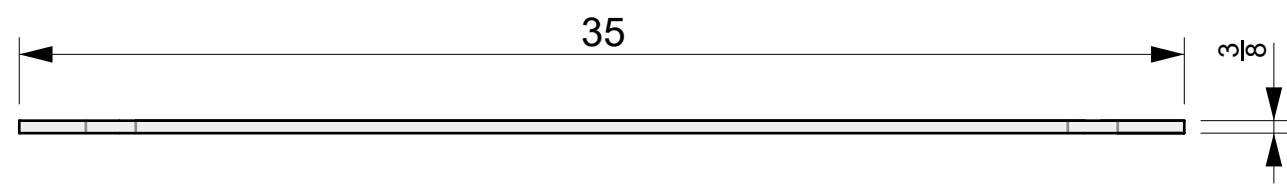

MATERIAL:
3/8 Aluminum Sheet

FINISHING:
-

COLOR:
-

AUTHOR	DATE
LC	22/10/2020

NOTES:
-

SHEET NO.
A01

01 TOP VIEW

04 PERSPECTIVE