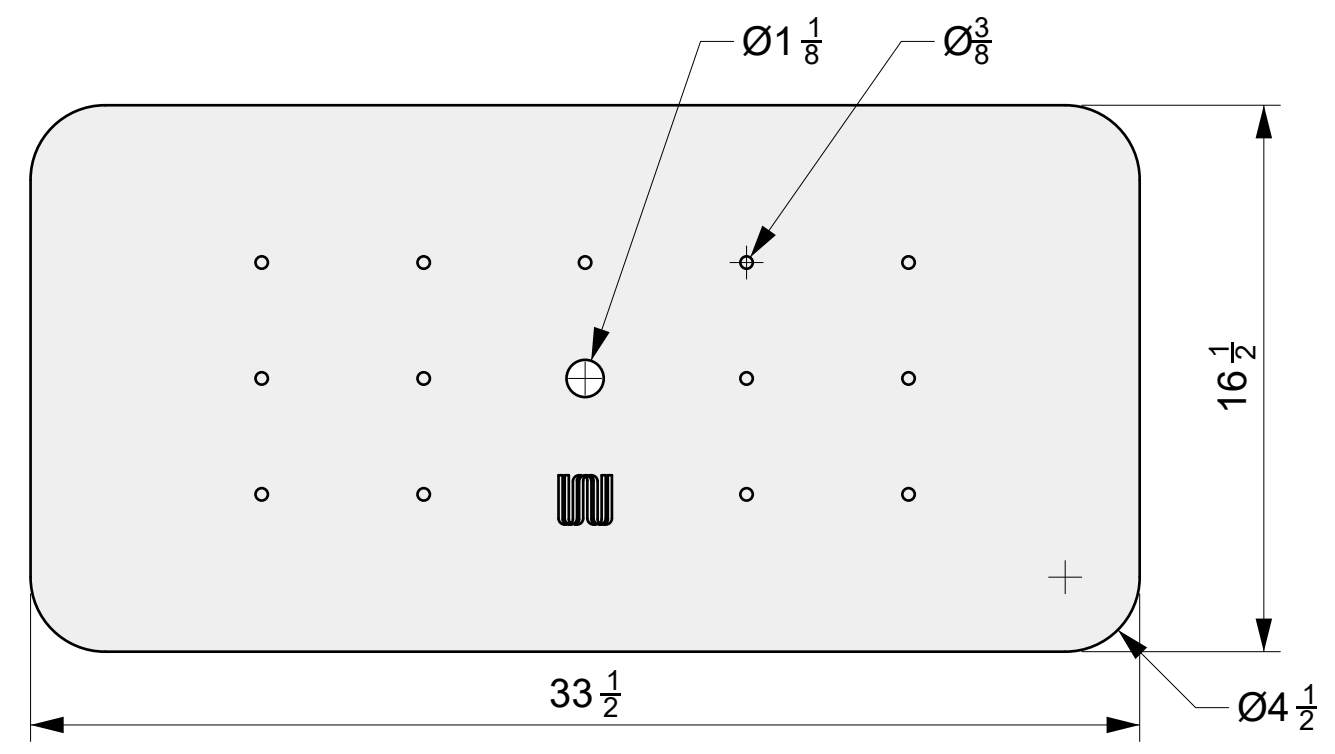

SHEET CONTENTS:
Stainless Steel Plate

MATERIAL:
Stainless Steel Sheet 1/16 in

FINISHING:
-

COLOR:
-

AUTHOR	DATE
LC	12/28/2020

NOTES:
-

SHEET NO.
A03

01 TOP VIEW

02 FRONT VIEW

03 PERSPECTIVE