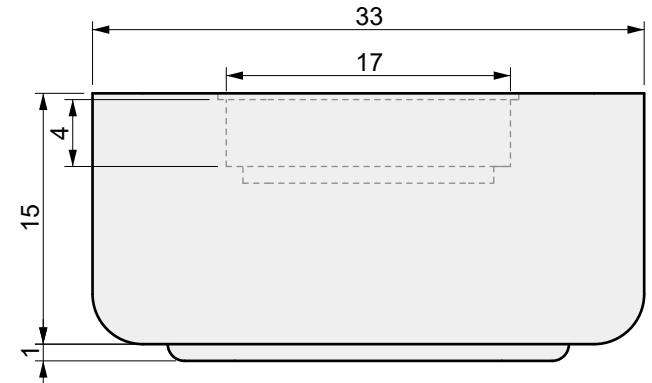

02 FRONT VIEW

04 PERSPECTIVE

03 SIDE VIEW

575 Naples Road
Mendota, CA 93640

info@wetstonedesign.co
559-269-7363

PROJECT NAME:
Firepit Lumera Round Double Gather 75 in

ARCHITECT / DESIGNER:
Luis C

DRAWING PACKAGE:
Parts for Firepit Lumera Round Double Gather 75 in