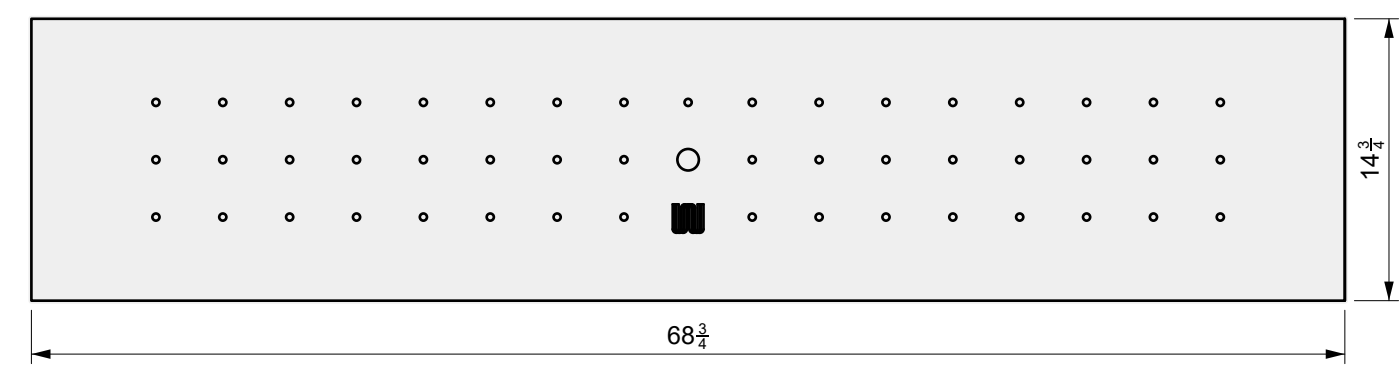

MATERIAL:
1/16 in Stainless Steel
Sheet

FINISHING:
-

COLOR:
-

| AUTHOR | DATE |
|--------|------------|
| LC | 01/17/2022 |
| | |
| | |
| | |

NOTES:
-

SHEET NO.
A04

01 TOP VIEW

03 PERSPECTIVE