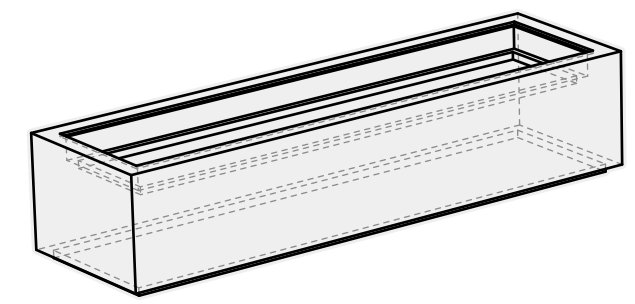

04 PERSPECTIVE