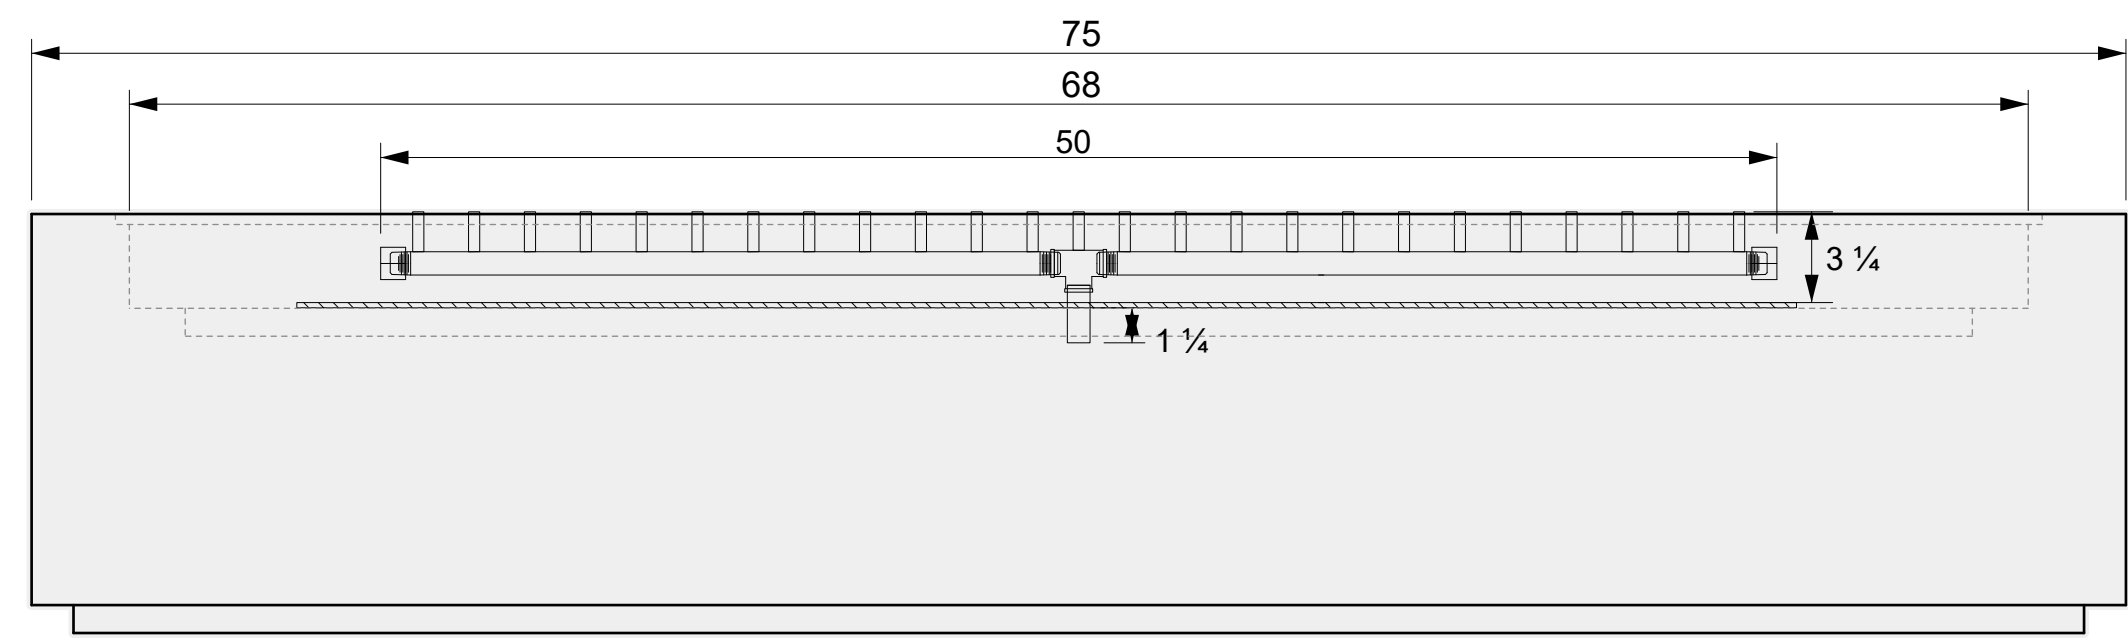

575 Naples St.
Mendota, CA 93640

info@wetstonedesign.co
559-269-7363

PROJECT NAME:
Firepit Lumera Agudo 75 in

ARCHITECT / DESIGNER:
Luis C

DRAWING PACKAGE:
Parts for Lumera Agudo
75 in

SHEET CONTENTS:
Burner Setting

MATERIAL:
-

FINISHING:
-

COLOR:
-

AUTHOR	DATE
LC	01/17/2022

NOTES:
-

SHEET NO.
A02

01 SIDE VIEW

A

B

C

D