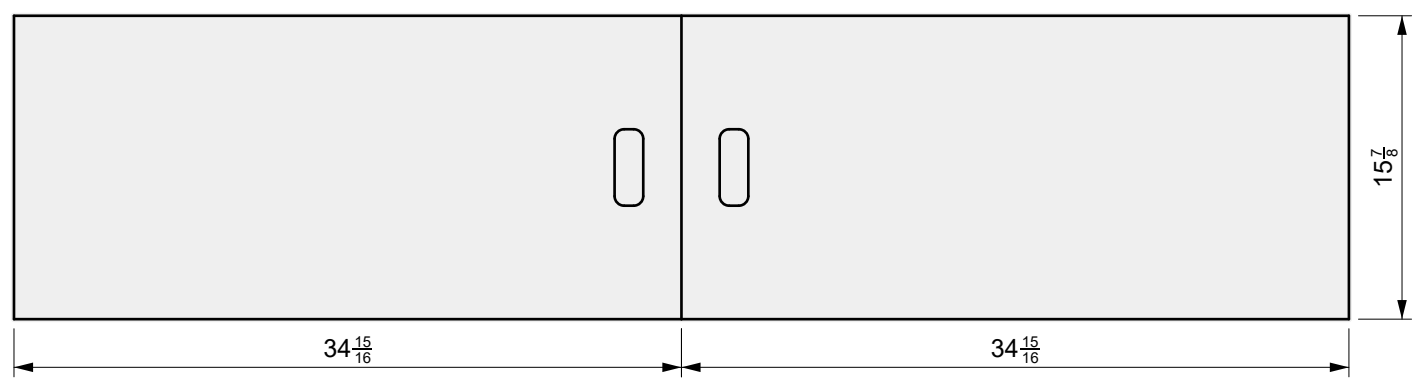

575 Naples St.
Mendota, CA 93640

info@wetstonedesign.co
559-269-7363

PROJECT NAME:
Firepit Lumera Agudo 75 in

ARQUITECT / DESIGNER:
Luis C

DRAWING PACKAGE:
Parts for Lumera Agudo
75 in

SHEET CONTENTS:
Aluminum Top

MATERIAL:
Aluminum Sheet 1/4 in

FINISHING:
-

COLOR:
-

AUTHOR	DATE
LC	01/17/2022

NOTES:
-

SHEET NO.
A03

01 TOP VIEW