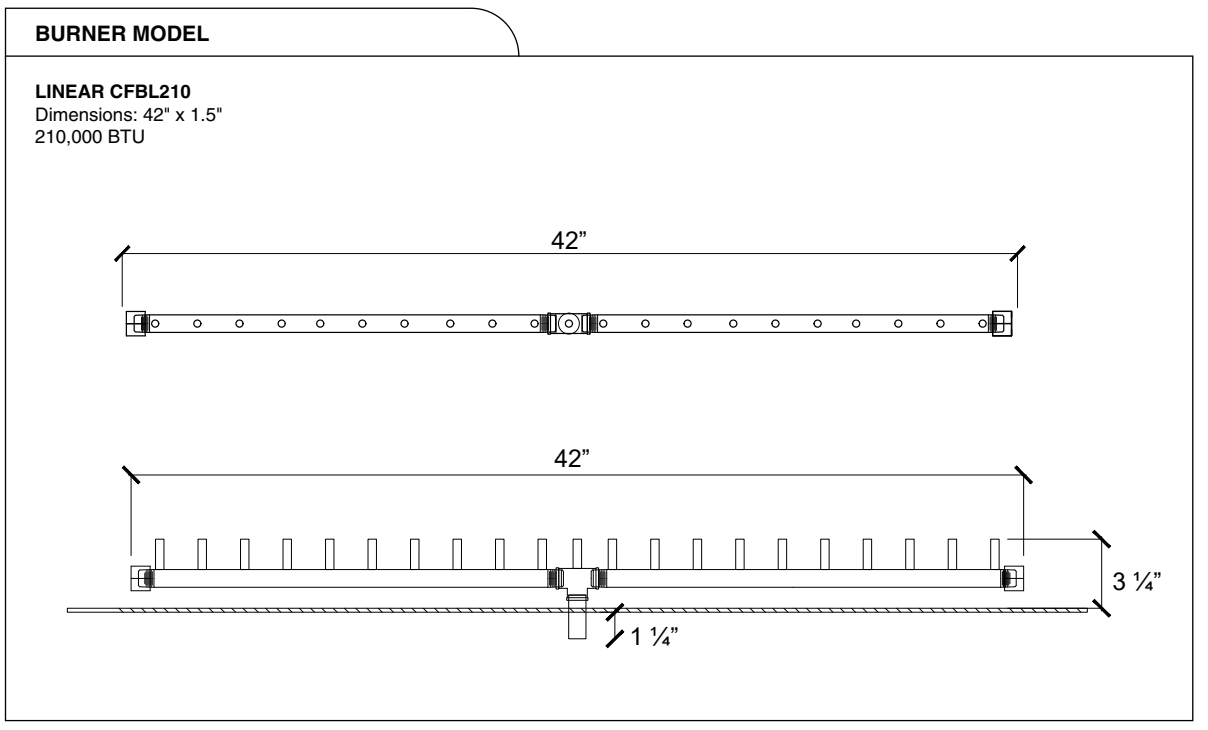

575 Naples St.
Mendota, CA 93640

info@wetstonedesign.co
559-269-7363

PROJECT NAME:
Firepit Lumera Agudo 65 in

ARQUITECT / DESIGNER:
Luis C

DRAWING PACKAGE:
Parts for Lumera Agudo
65 in

SHEET CONTENTS:
Burner Setting

MATERIAL:
-

FINISHING:
-

COLOR:
-

AUTHOR	DATE
LC	01/17/2022

NOTES:
-

SHEET NO.
A02

01 SIDE VIEW

A

B

C

D