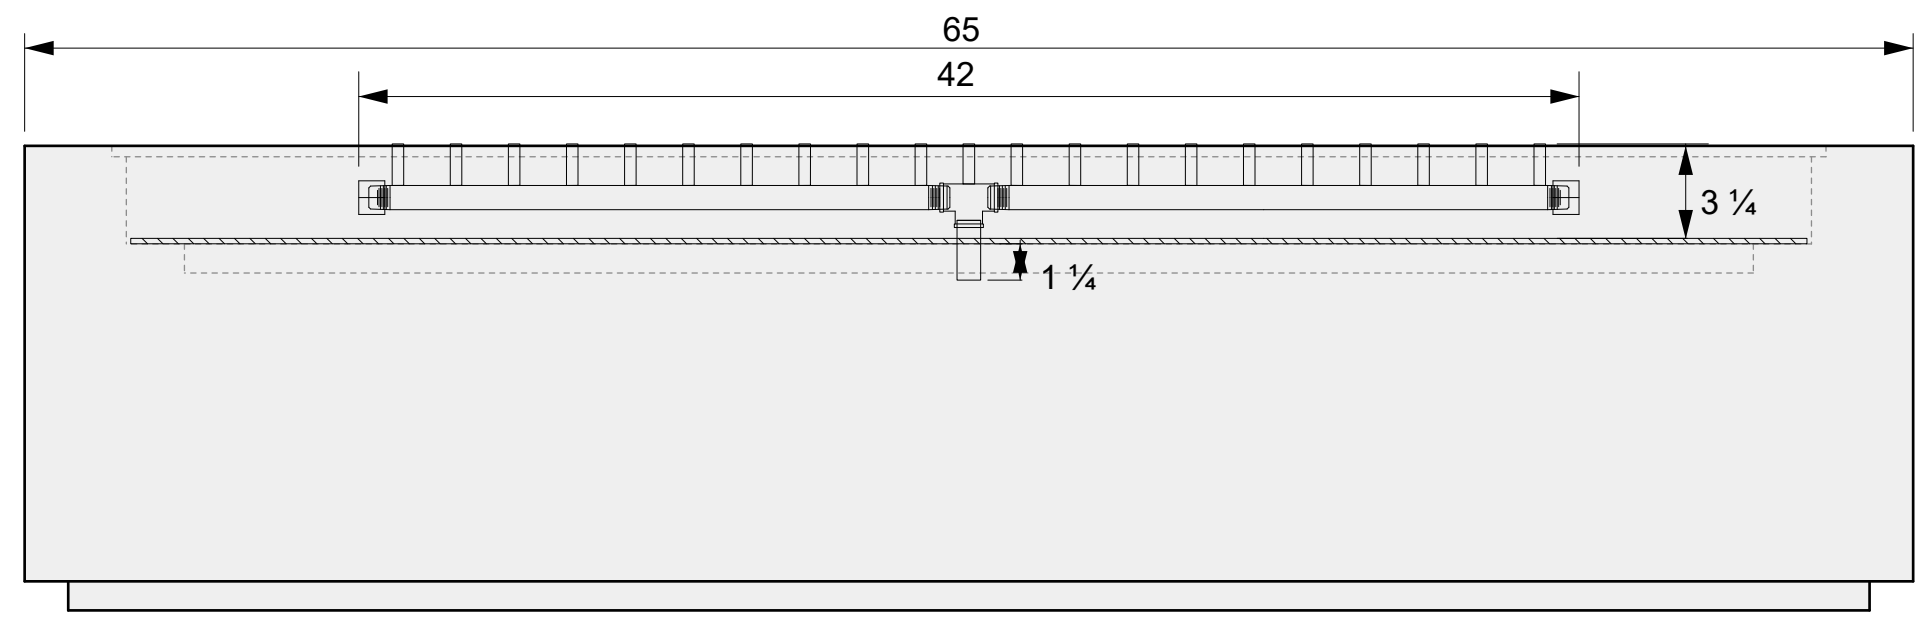

575 Naples St.
Mendota, CA 93640

info@wetstonedesign.co
559-269-7363

PROJECT NAME:
Firepit Lumera Agudo 65 in

ARQUITECT / DESIGNER:
Luis C

DRAWING PACKAGE:
Parts for Lumera Agudo
65 in

SHEET CONTENTS:
Burner Setting

MATERIAL:
-

FINISHING:
-

COLOR:
-

AUTHOR	DATE
LC	01/17/2022

NOTES:
-

SHEET NO.
A02

01 SIDE VIEW

A

B

C

D