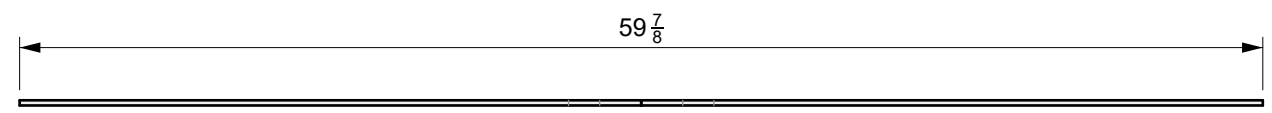

02 FRONT VIEW