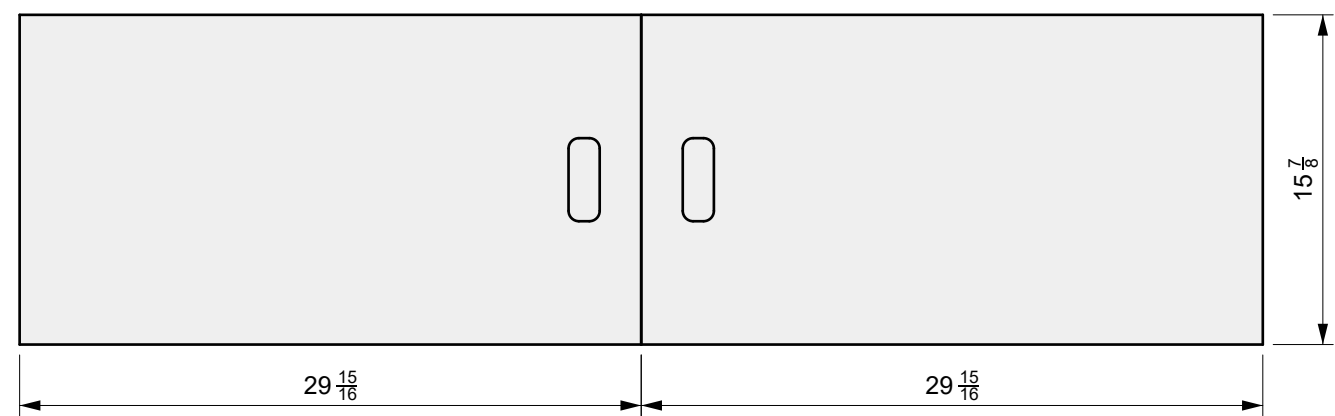

575 Naples St.
Mendota, CA 93640

info@wetstonedesign.co
559-269-7363

PROJECT NAME:
Firepit Lumera Agudo 65 in

ARQUITECT / DESIGNER:
Luis C

DRAWING PACKAGE:
Parts for Lumera Agudo
65 in

SHEET CONTENTS:
Aluminum Top

MATERIAL:
Aluminum Sheet 1/4 in

FINISHING:
-

COLOR:
-

AUTHOR	DATE
LC	01/17/2022

NOTES:
-

SHEET NO.
A03

01 TOP VIEW