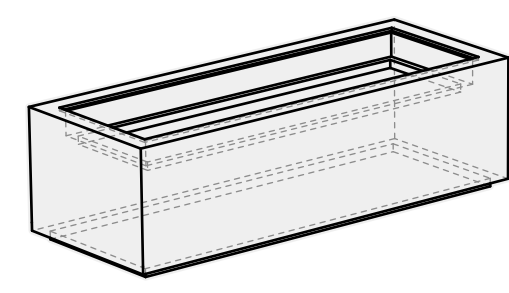

04 PERSPECTIVE