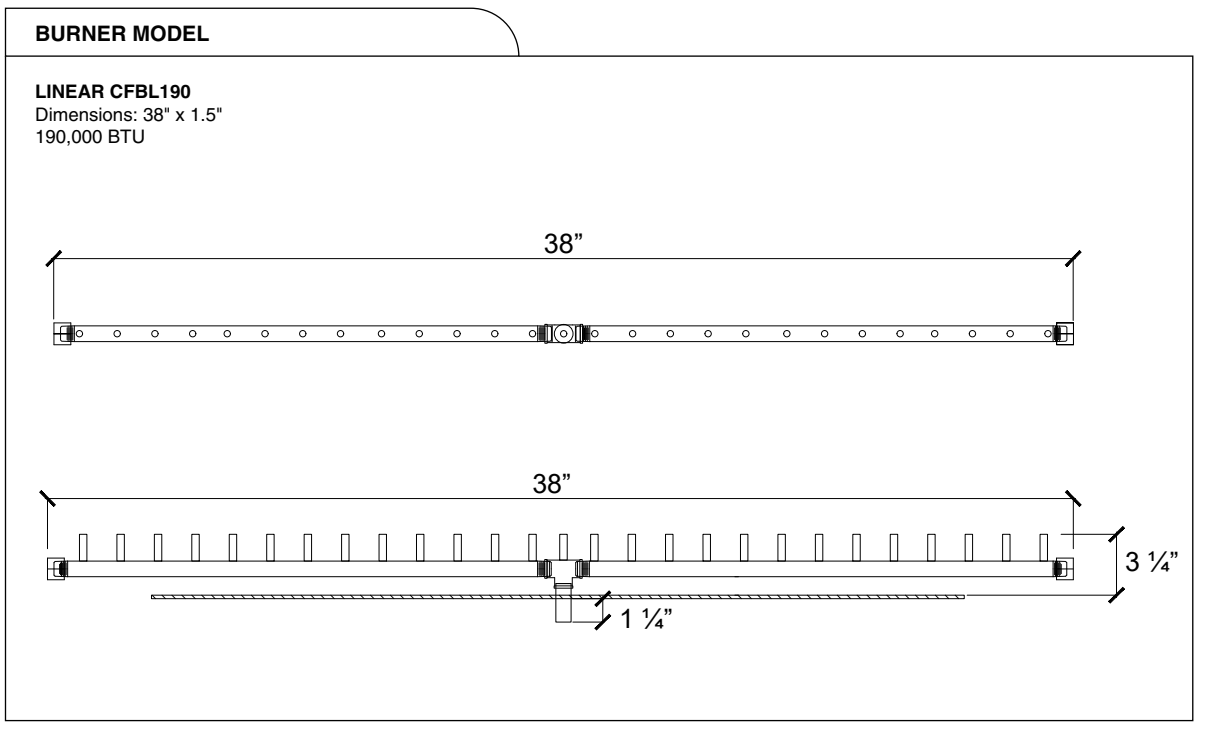

575 Naples St.
Mendota, CA 93640

info@wetstonedesign.co
559-269-7363

PROJECT NAME:
Firepit Lumera Agudo 55 in

ARCHITECT / DESIGNER:
Luis C

DRAWING PACKAGE:
Parts for Lumera Agudo
55 in

SHEET CONTENTS:
Burner Setting

MATERIAL:
-

FINISHING:
-

COLOR:
-

AUTHOR	DATE
LC	01/17/2022

NOTES:
-

SHEET NO.
A02

01 SIDE VIEW

A

B

C

D