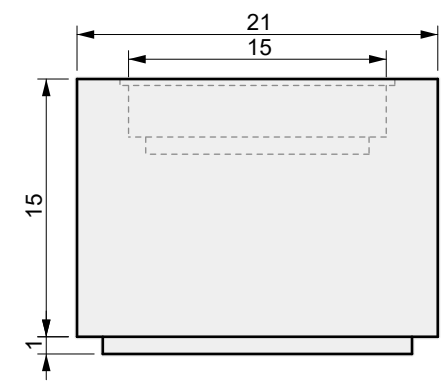

03 SIDE VIEW