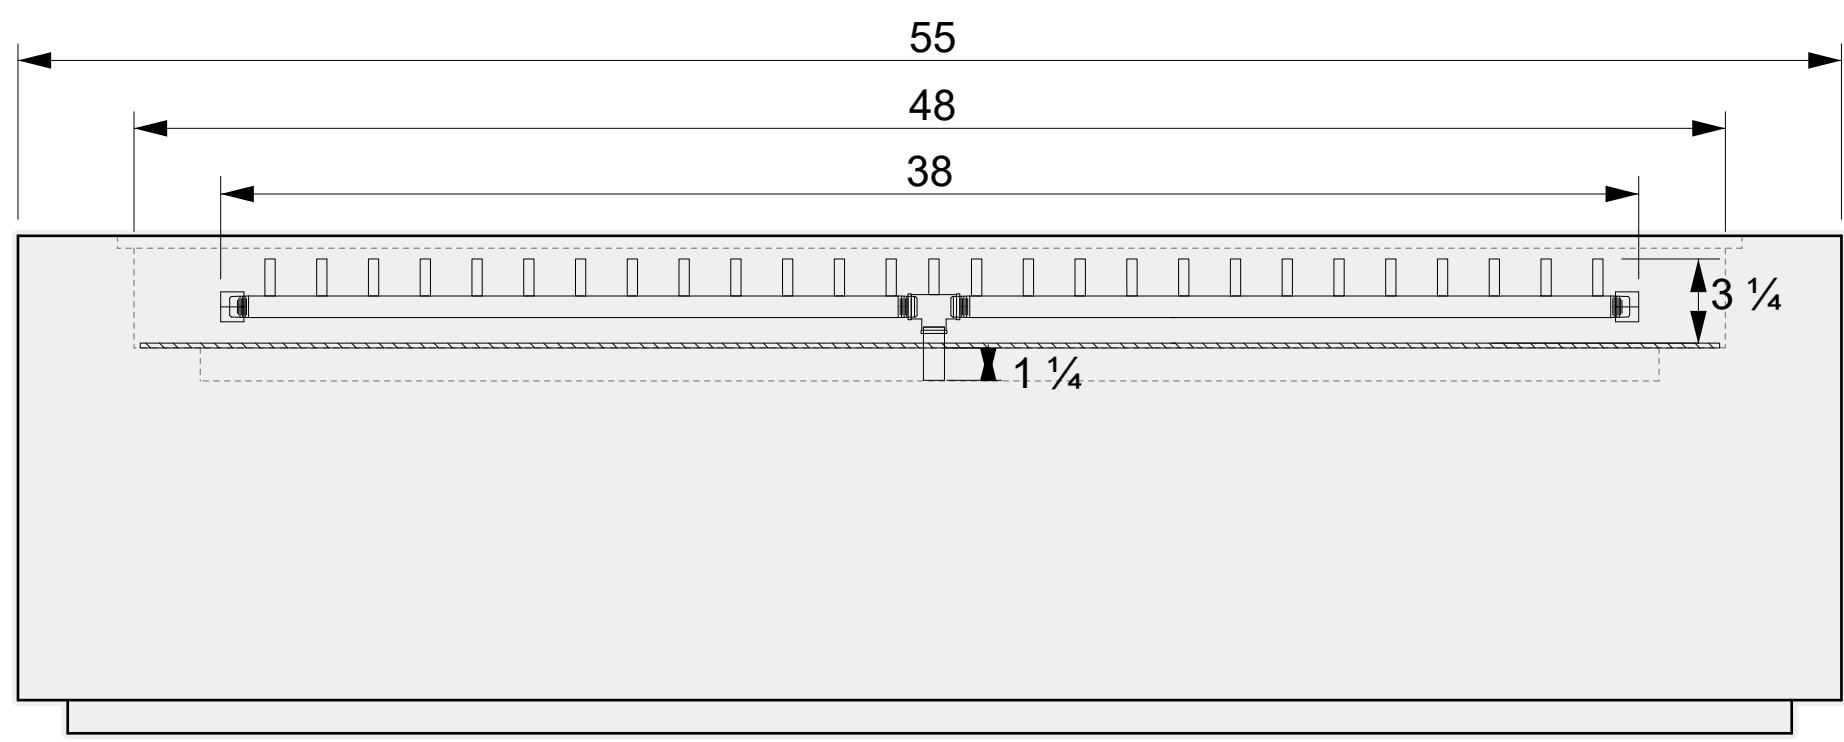

575 Naples St.
Mendota, CA 93640

info@wetstonedesign.co
559-269-7363

PROJECT NAME:
Firepit Lumera Agudo 55 in

ARCHITECT / DESIGNER:
Luis C

DRAWING PACKAGE:
Parts for Lumera Agudo
55 in

SHEET CONTENTS:
Burner Setting

MATERIAL:
-

FINISHING:
-

COLOR:
-

AUTHOR	DATE
LC	01/17/2022

NOTES:
-

SHEET NO.
A02

01 SIDE VIEW

A

B

C

D