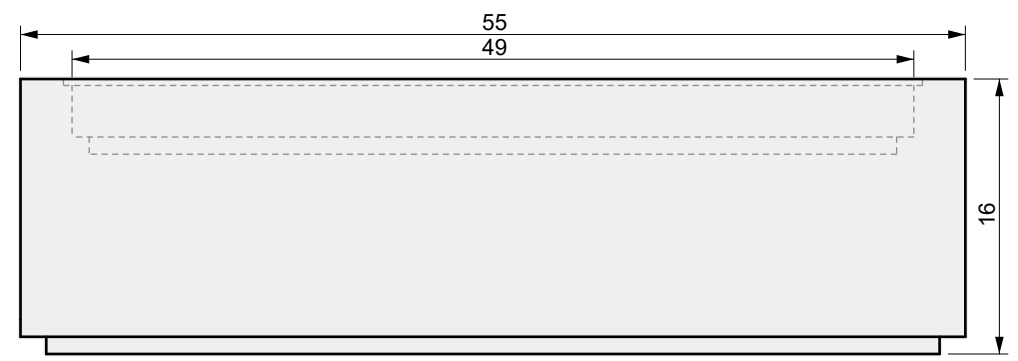

02 FRONT VIEW

03 SIDE VIEW

575 Naples St.
Mendota, CA 93640

info@wetstonedesign.co
559-269-7363

PROJECT NAME:
Firepit Lumera Agudo 55 in

ARCHITECT / DESIGNER:
Luis C

DRAWING PACKAGE:
Parts for Lumera Agudo
55 in