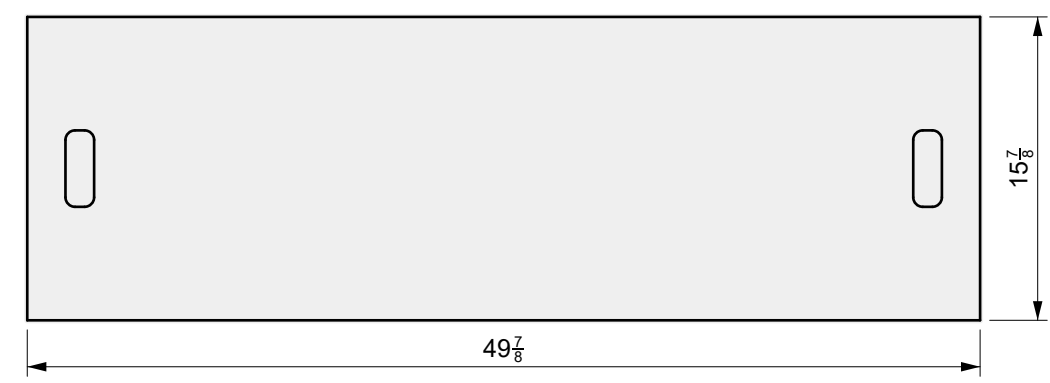

DRAWING PACKAGE:
Parts for Lumera Agudo
55 in

SHEET CONTENTS:
Aluminum Top

MATERIAL:
Aluminum Sheet 1/4 in

FINISHING:
-

COLOR:
-

AUTHOR	DATE
LC	01/17/2022

NOTES:
-

SHEET NO.
A03