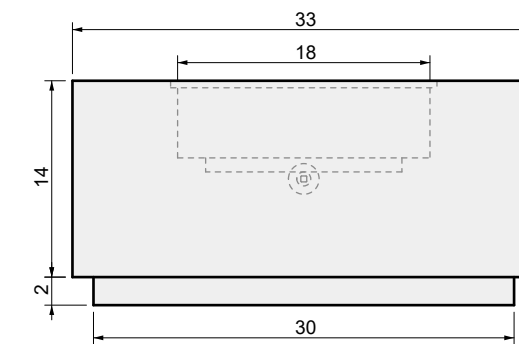

03 SIDE VIEW