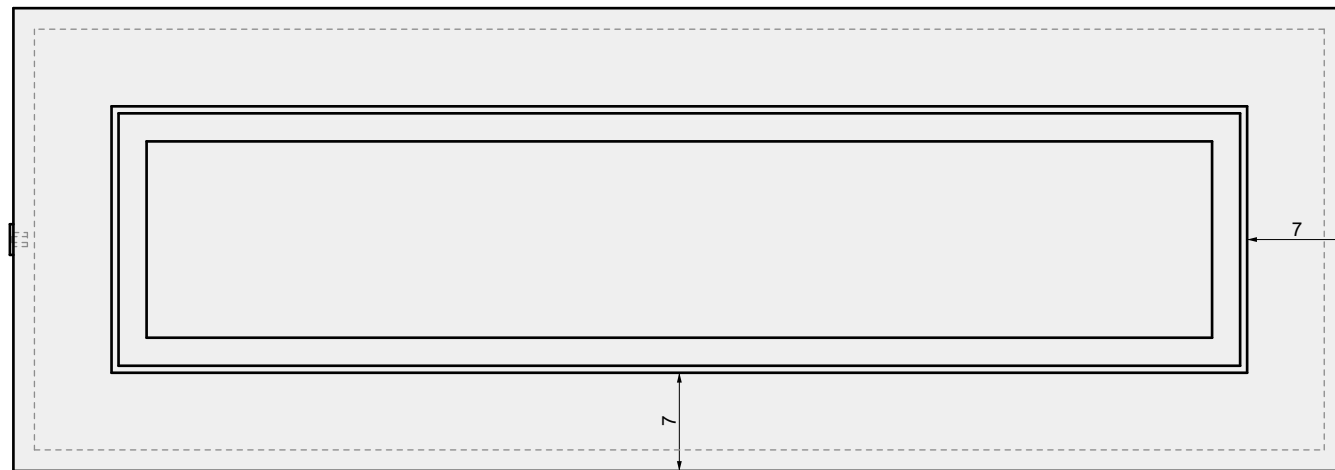

575 Naples Road
Mendota, CA 93640

info@wetstonedesign.co
559-269-7363

PROJECT NAME:
Firepit Lumera 95 in

ARCHITECT / DESIGNER:
Luis C

DRAWING PACKAGE:
Parts for Firepit Lumera 95 in

SHEET CONTENTS:
Final Drawing

MATERIAL:
Concrete

FINISHING:
-

COLOR:
-

AUTHOR	DATE
LC	11/27/2020

NOTES:
-

SHEET NO.

A01

01 TOP VIEW