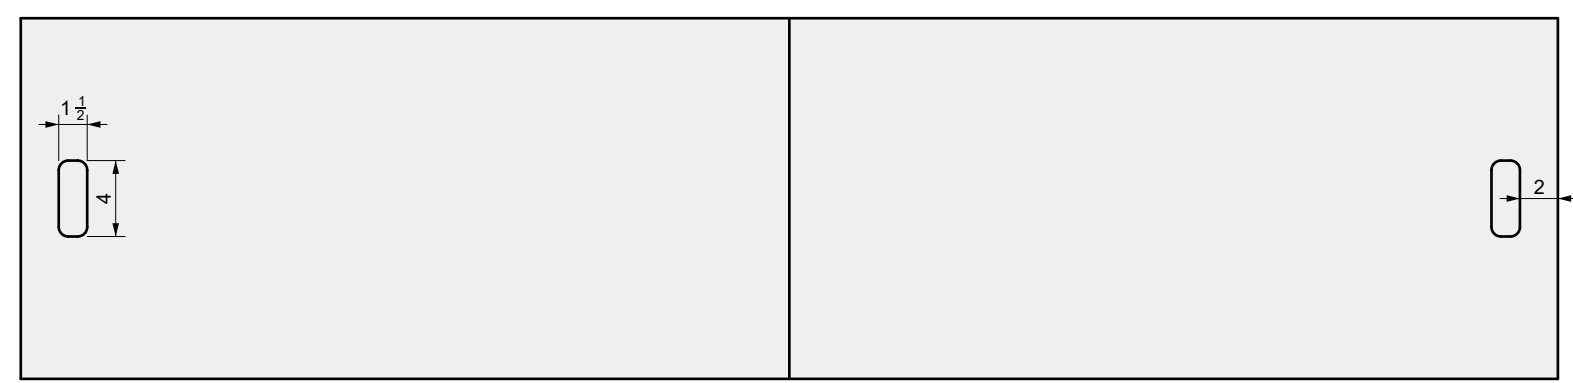

575 Naples Road
Mendota, CA 93640

info@wetstonedesign.co
559-269-7363

PROJECT NAME:
Firepit Lumera 95 in

ARCHITECT / DESIGNER:
Luis C

DRAWING PACKAGE:
Parts for Firepit Lumera 95 in

SHEET CONTENTS:
Aluminum Top

MATERIAL:
1/4 in Aluminum Sheet

FINISHING:
-

COLOR:
-

AUTHOR	DATE
LC	11/27/2020

NOTES:
-

SHEET NO.
A03

01 TOP VIEW