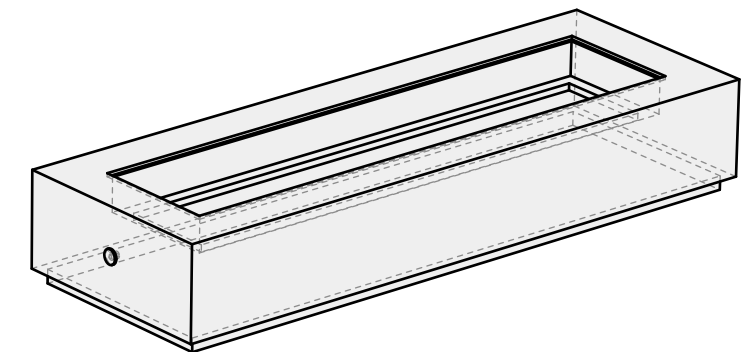

04 PERSPECTIVE