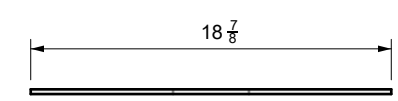

03 SIDE VIEW