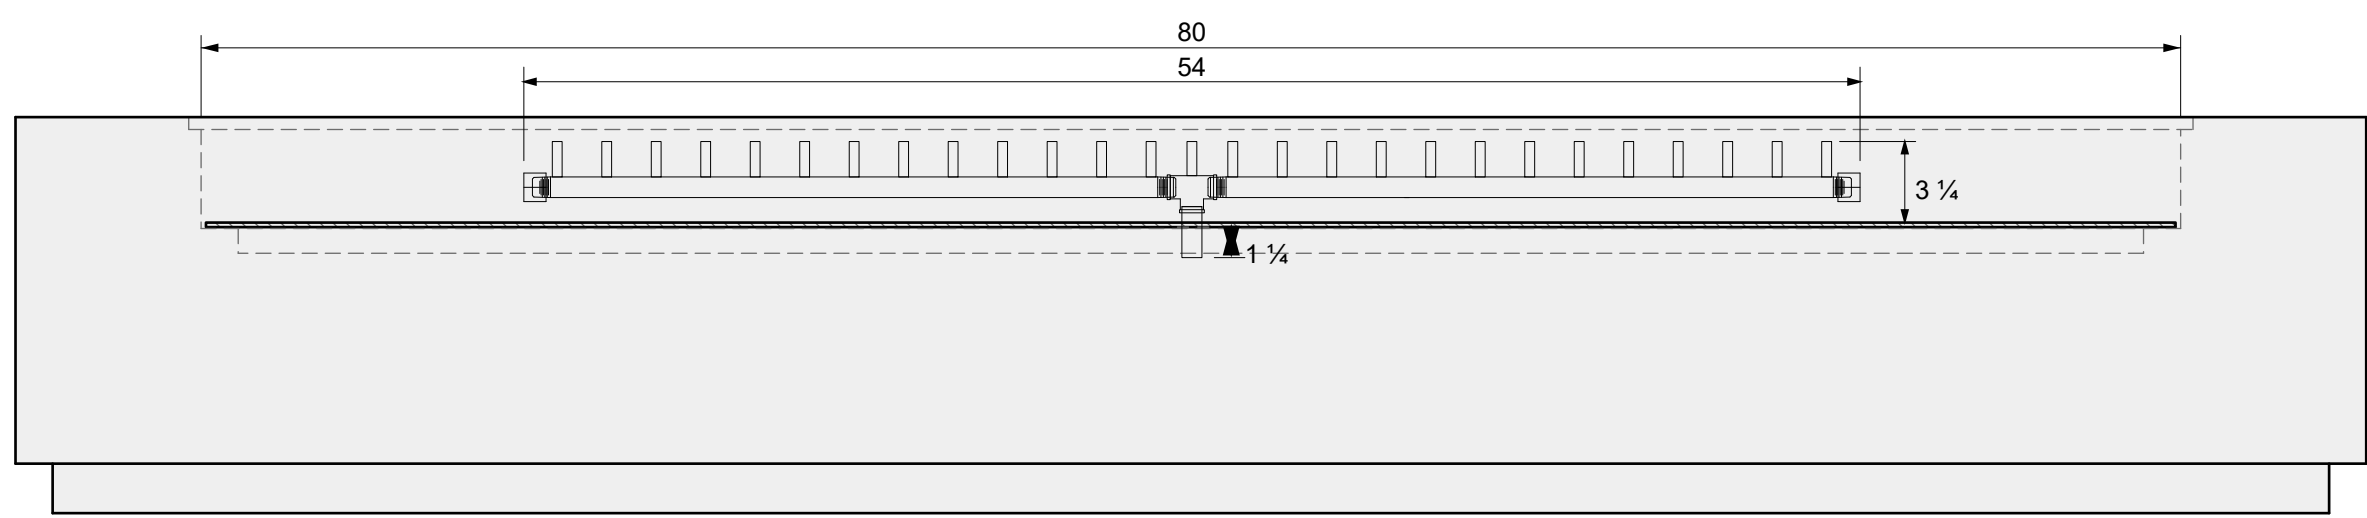

575 Naples Road
Mendota, CA 93640

info@wetstonedesign.co
559-269-7363

PROJECT NAME:
Firepit Lumera 95 in

ARCHITECT / DESIGNER:
Luis C

DRAWING PACKAGE:
Parts for Firepit Lumera 95 in

SHEET CONTENTS:
Burner Setting

MATERIAL:
-

FINISHING:
-

COLOR:
-

AUTHOR	DATE
LC	03/30/2021

NOTES:
-

SHEET NO.
A02

BURNER MODEL

LINEAR CFBL270
Dimensions: 54" x 1"
270,000 BTU

01 SIDE VIEW

A

B

C

D