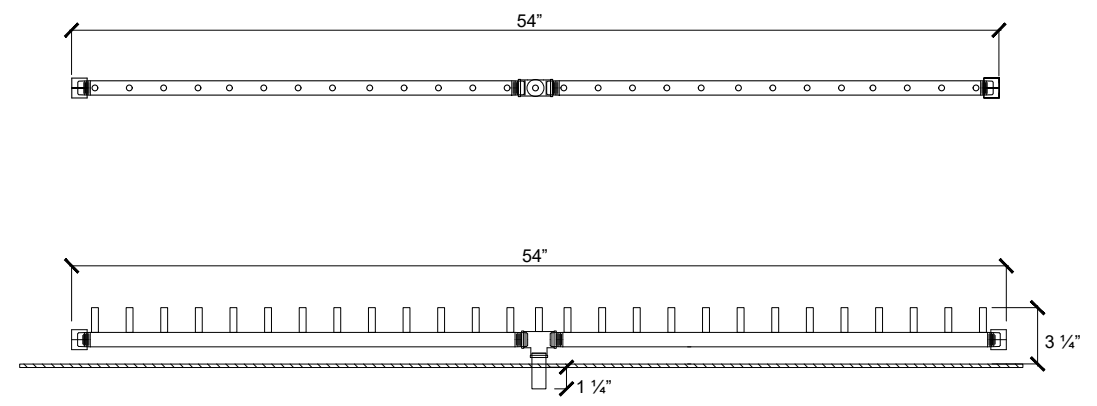

575 Naples Road
Mendota, CA 93640

info@wetstonedesign.co
559-269-7363

PROJECT NAME:
Firepit Lumera 95 in

ARCHITECT / DESIGNER:
Luis C

DRAWING PACKAGE:
Parts for Firepit Lumera 95 in

SHEET CONTENTS:
Burner Setting

MATERIAL:
-

FINISHING:
-

COLOR:
-

AUTHOR	DATE
LC	03/30/2021

NOTES:
-

SHEET NO.
A02

BURNER MODEL

LINEAR CFBL270
Dimensions: 54" x 1"
270,000 BTU

01 SIDE VIEW

A

B

C

D