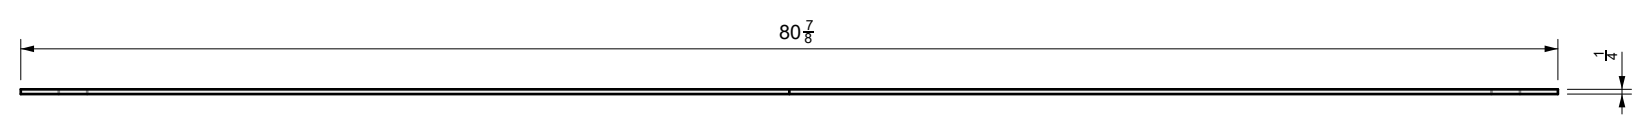

02 FRONT VIEW