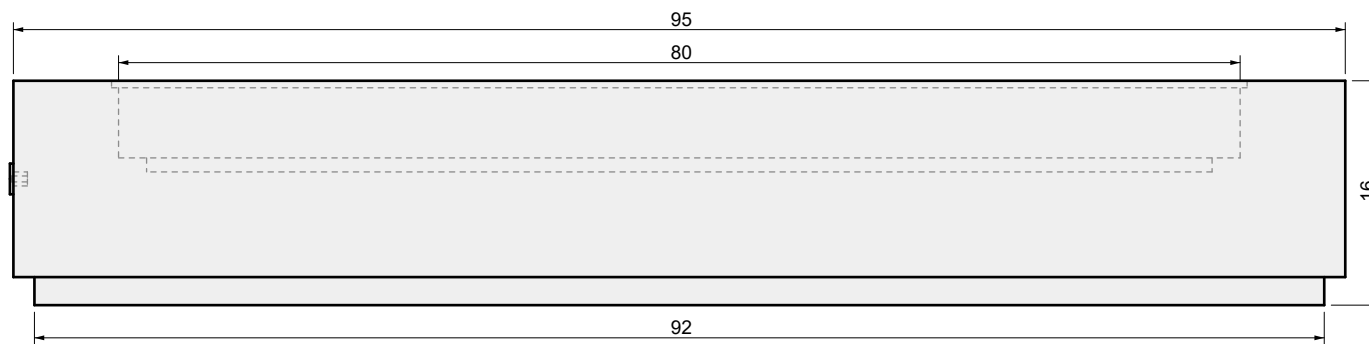

02 FRONT VIEW