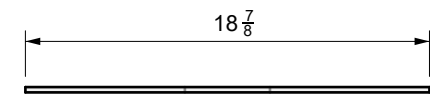

03 SIDE VIEW