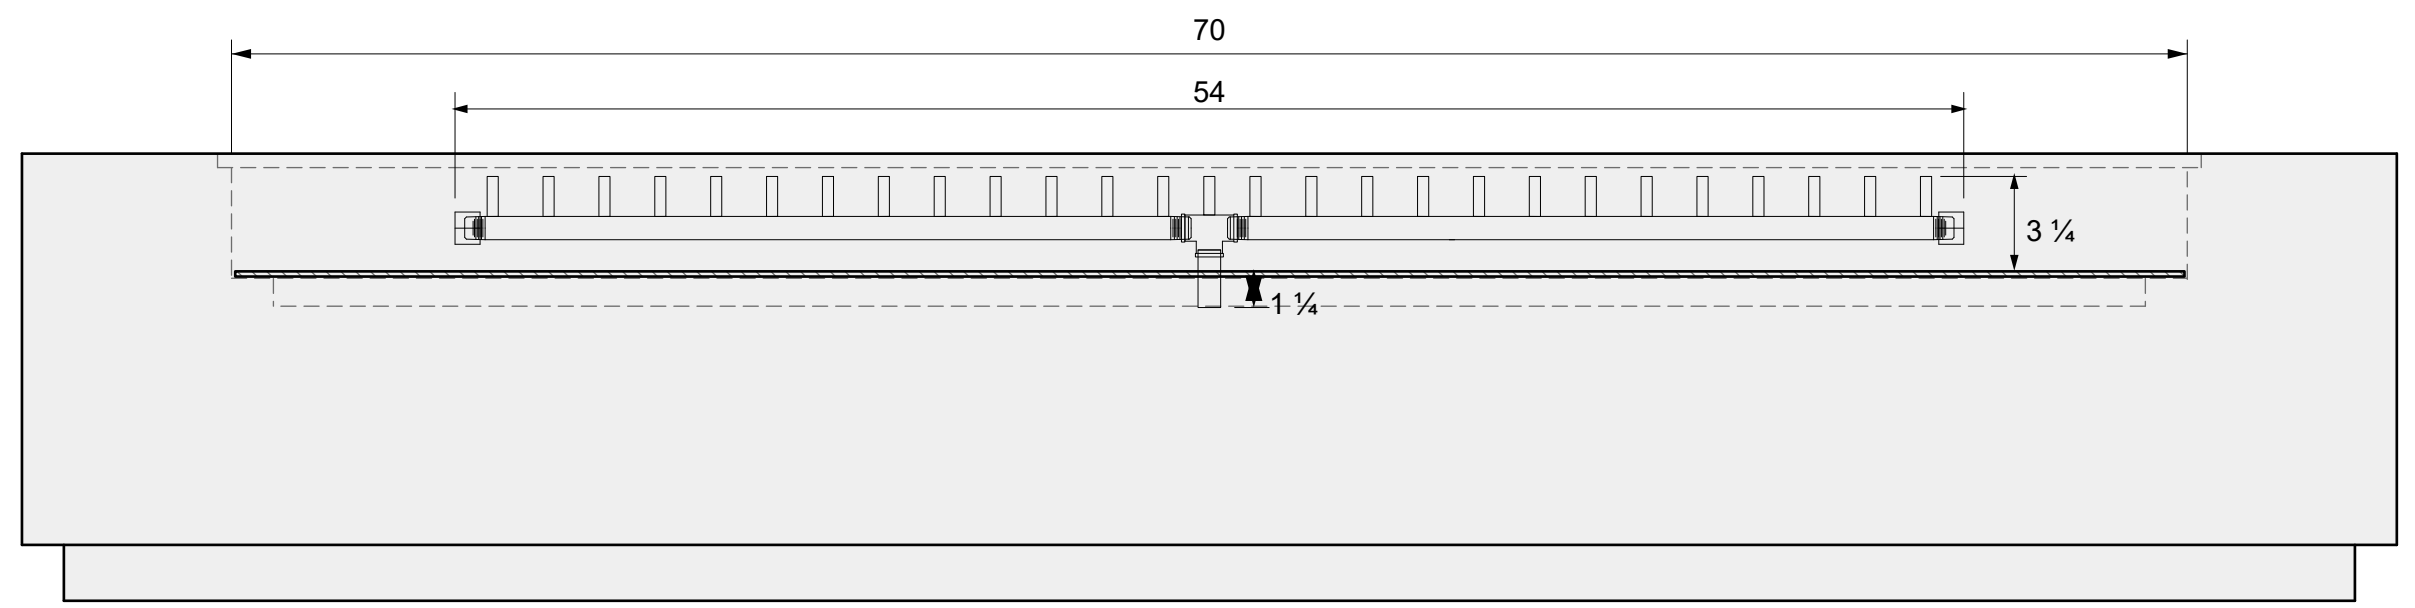

575 Naples Road
Mendota, CA 93640

info@wetstonedesign.co
559-269-7363

PROJECT NAME:
Firepit Lumera 85 in

ARCHITECT / DESIGNER:
Luis C

DRAWING PACKAGE:
Parts for Firepit Lumera 85 in

SHEET CONTENTS:
Burner Setting

MATERIAL:
-

FINISHING:
-

COLOR:
-

AUTHOR	DATE
LC	03/30/2021

NOTES:
-

SHEET NO.
A02

BURNER MODEL

LINEAR CFBL270
Dimensions: 54" x 1"
270,000 BTU

01 SIDE VIEW

A

B

C

D