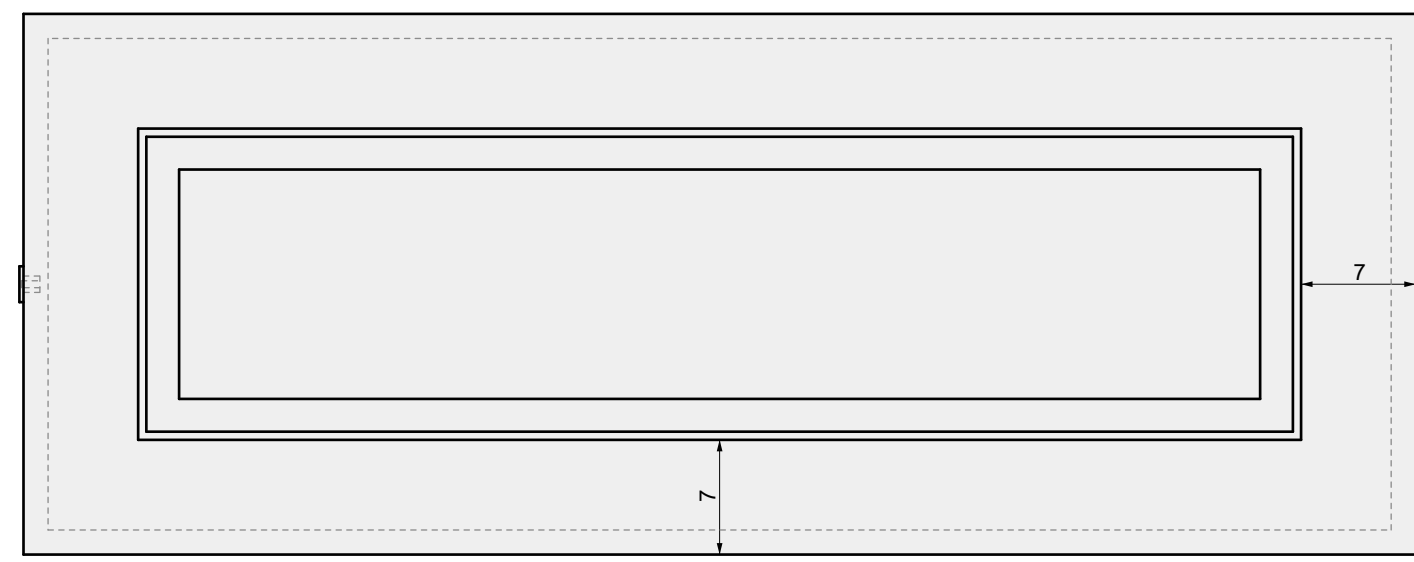

575 Naples Road
Mendota, CA 93640

info@wetstonedesign.co
559-269-7363

PROJECT NAME:
Firepit Lumera 85 in

ARCHITECT / DESIGNER:
Luis C

DRAWING PACKAGE:
Parts for Firepit Lumera 85 in

SHEET CONTENTS:
Final Drawing

MATERIAL:
Concrete

FINISHING:
-

COLOR:
-

AUTHOR	DATE
LC	11/27/2020

NOTES:
-

SHEET NO.
A01

01 TOP VIEW