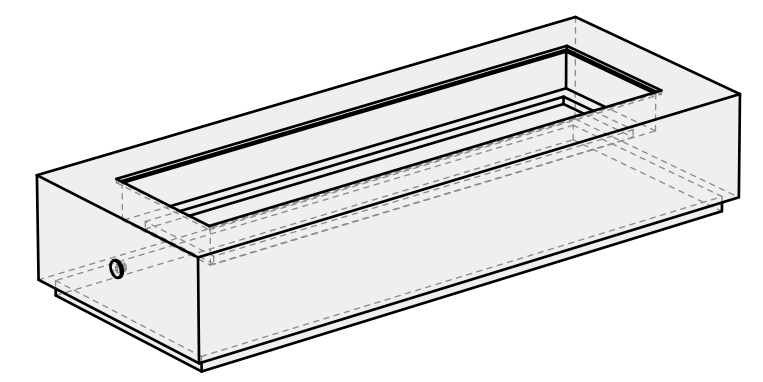

04 PERSPECTIVE