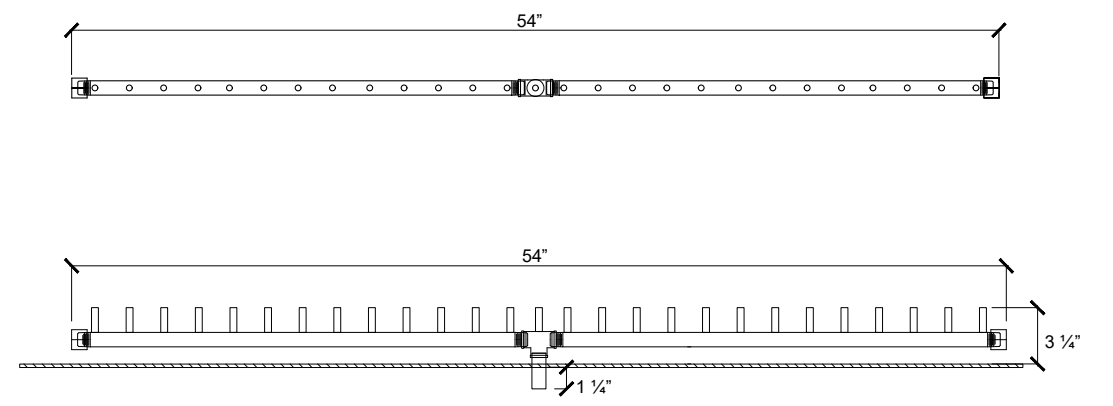

575 Naples Road
Mendota, CA 93640

info@wetstonedesign.co
559-269-7363

PROJECT NAME:
Firepit Lumera 85 in

ARCHITECT / DESIGNER:
Luis C

DRAWING PACKAGE:
Parts for Firepit Lumera 85 in

SHEET CONTENTS:
Burner Setting

MATERIAL:
-

FINISHING:
-

COLOR:
-

AUTHOR	DATE
LC	03/30/2021

NOTES:
-

SHEET NO.
A02

BURNER MODEL

LINEAR CFBL270
Dimensions: 54" x 1"
270,000 BTU

01 SIDE VIEW

A

B

C

D