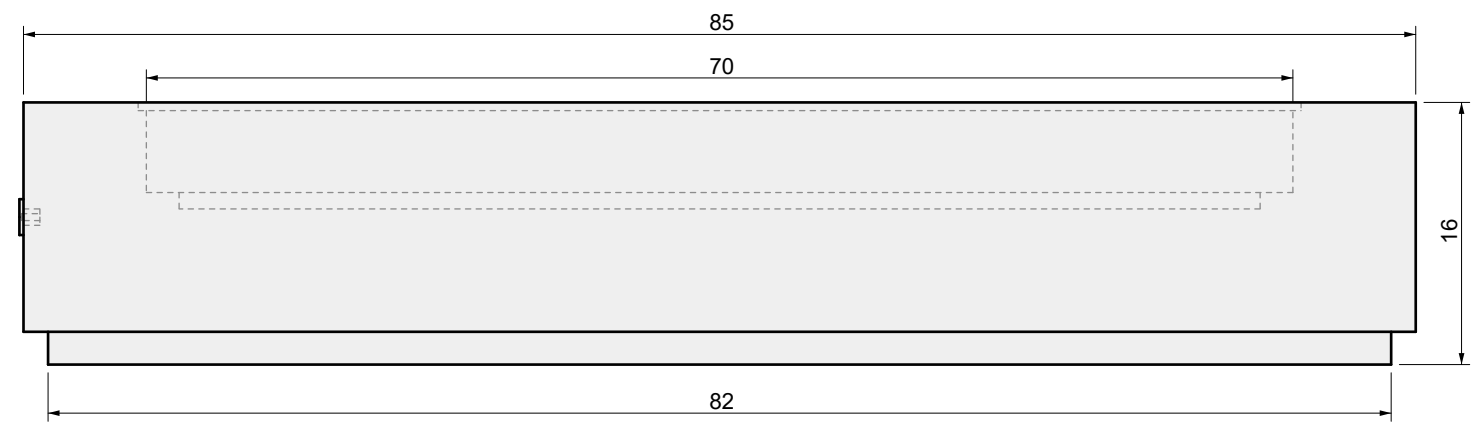

02 FRONT VIEW