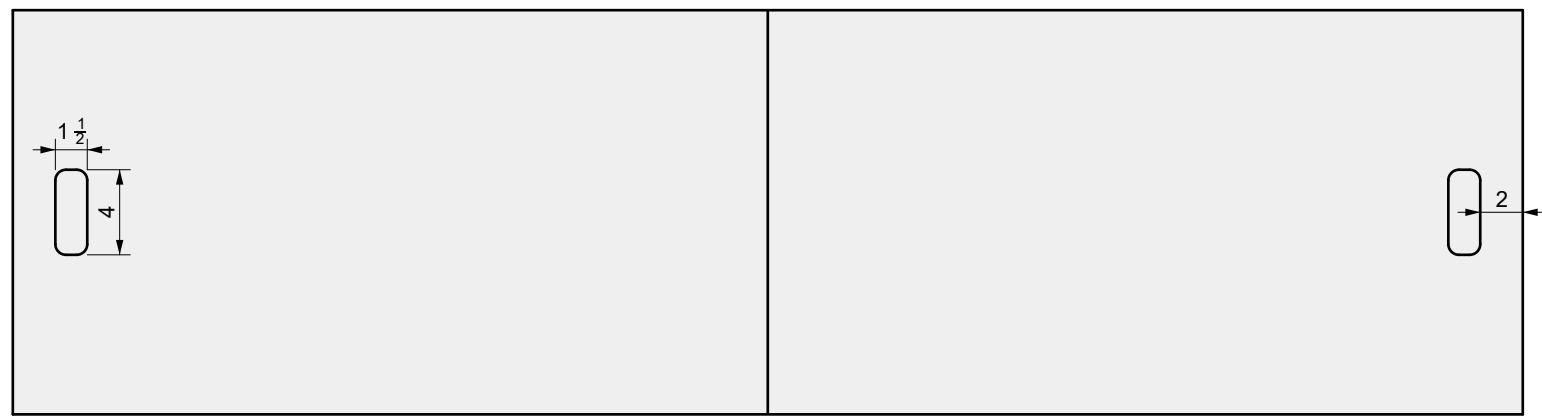

575 Naples Road
Mendota, CA 93640

info@wetstonedesign.co
559-269-7363

PROJECT NAME:
Firepit Lumera 85 in

ARCHITECT / DESIGNER:
Luis C

DRAWING PACKAGE:
Parts for Firepit Lumera 85 in

SHEET CONTENTS:
Aluminum Top

MATERIAL:
1/4 in Aluminum Sheet

FINISHING:
-

COLOR:
-

AUTHOR	DATE
LC	11/27/2020

NOTES:
-

SHEET NO.
A03

01 TOP VIEW