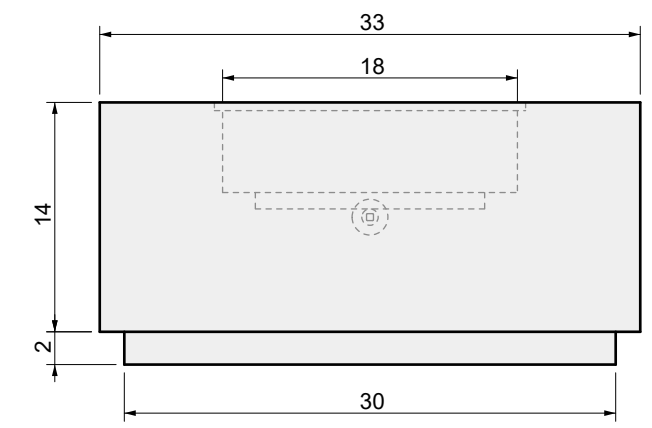

03 SIDE VIEW