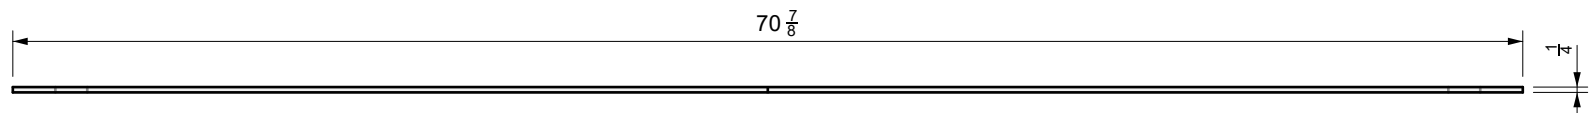

02 FRONT VIEW