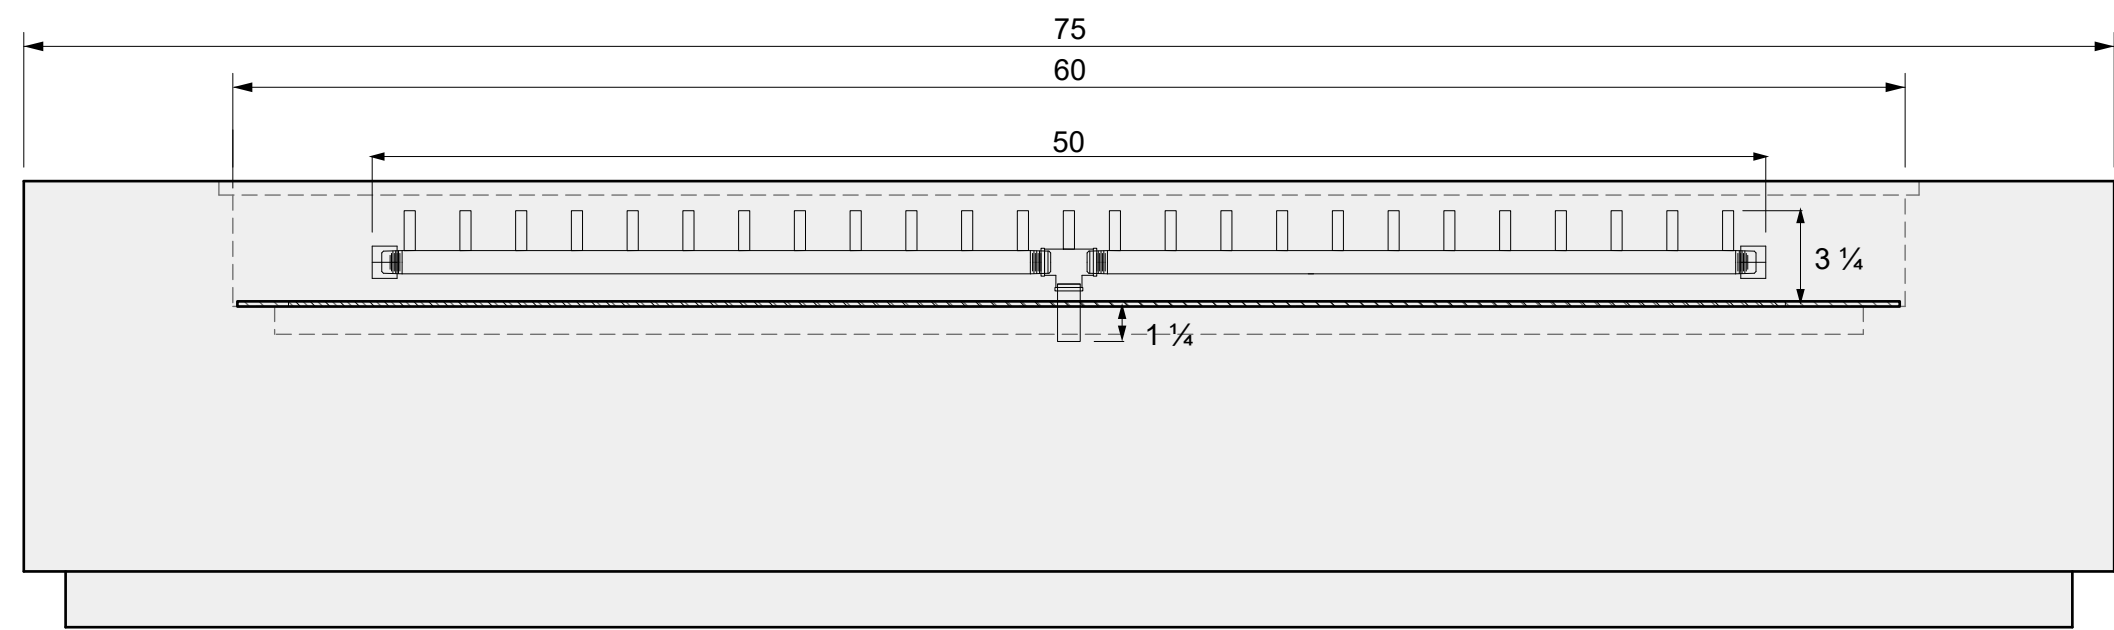

575 Naples Road
Mendota, CA 93640

info@wetstonedesign.co
559-269-7363

PROJECT NAME:
Firepit Lumera 75 in

ARCHITECT / DESIGNER:
Luis C

DRAWING PACKAGE:
Parts for Firepit Lumera 75 in

SHEET CONTENTS:
Burner Setting

MATERIAL:
-

FINISHING:
-

COLOR:
-

AUTHOR	DATE
LC	03/30/2021

NOTES:
-

SHEET NO.
A02

01 SIDE VIEW

A

B

C

D