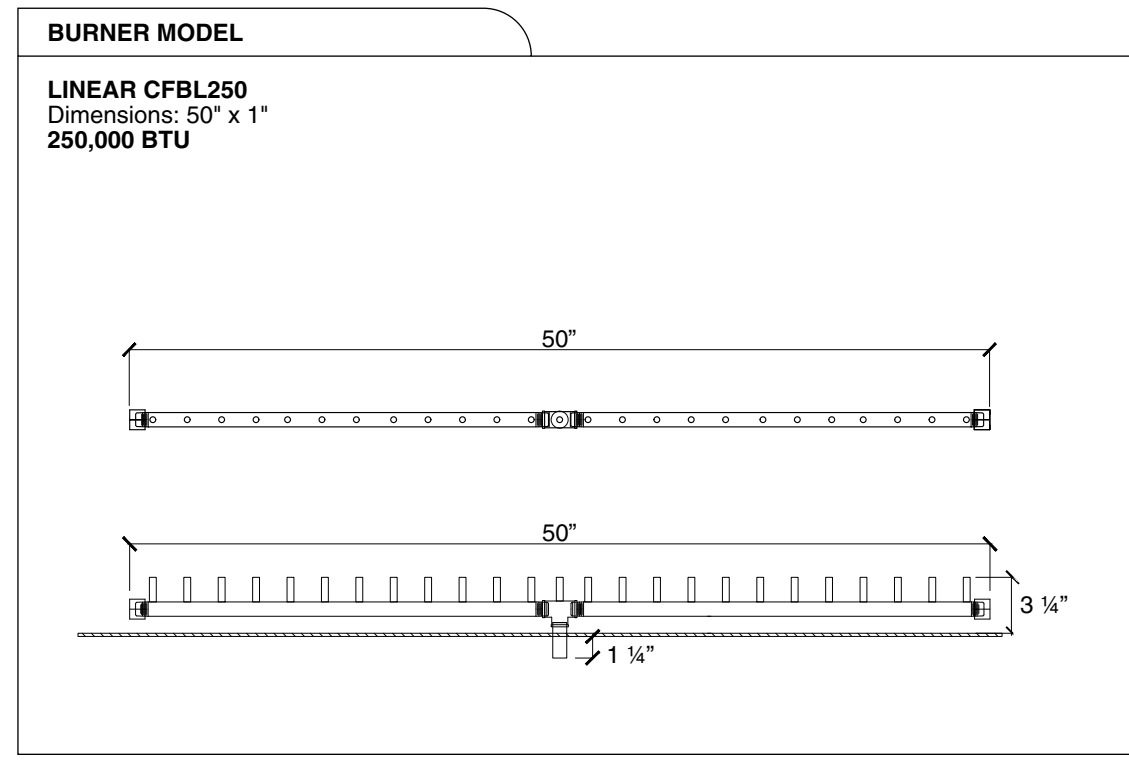

575 Naples Road
Mendota, CA 93640

info@wetstonedesign.co
559-269-7363

PROJECT NAME:
Firepit Lumera 75 in

ARCHITECT / DESIGNER:
Luis C

DRAWING PACKAGE:
Parts for Firepit Lumera 75 in

SHEET CONTENTS:
Burner Setting

MATERIAL:
-

FINISHING:
-

COLOR:
-

AUTHOR	DATE
LC	03/30/2021

NOTES:
-

SHEET NO.
A02

01 SIDE VIEW

A

B

C

D