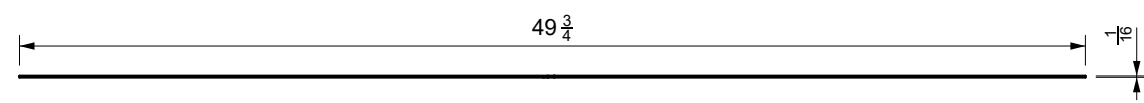

02 FRONT VIEW