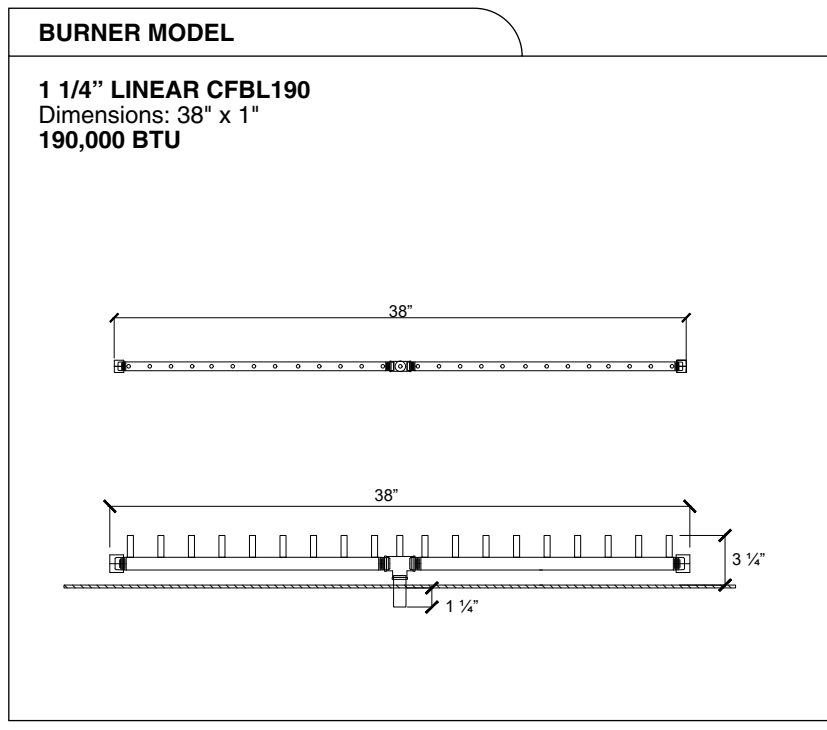

575 Naples Road
Mendota, CA 93640

info@wetstonedesign.co
559-269-7363

PROJECT NAME:
Firepit Lumera 65 in

ARCHITECT / DESIGNER:
Luis C

DRAWING PACKAGE:
Parts for Firepit Lumera 65 in

SHEET CONTENTS:
Burner Setting

MATERIAL:
-

FINISHING:
-

COLOR:
-

AUTHOR	DATE
LC	03/30/2021

NOTES:
-

SHEET NO.
A02

01 SIDE VIEW

A

B

C

D