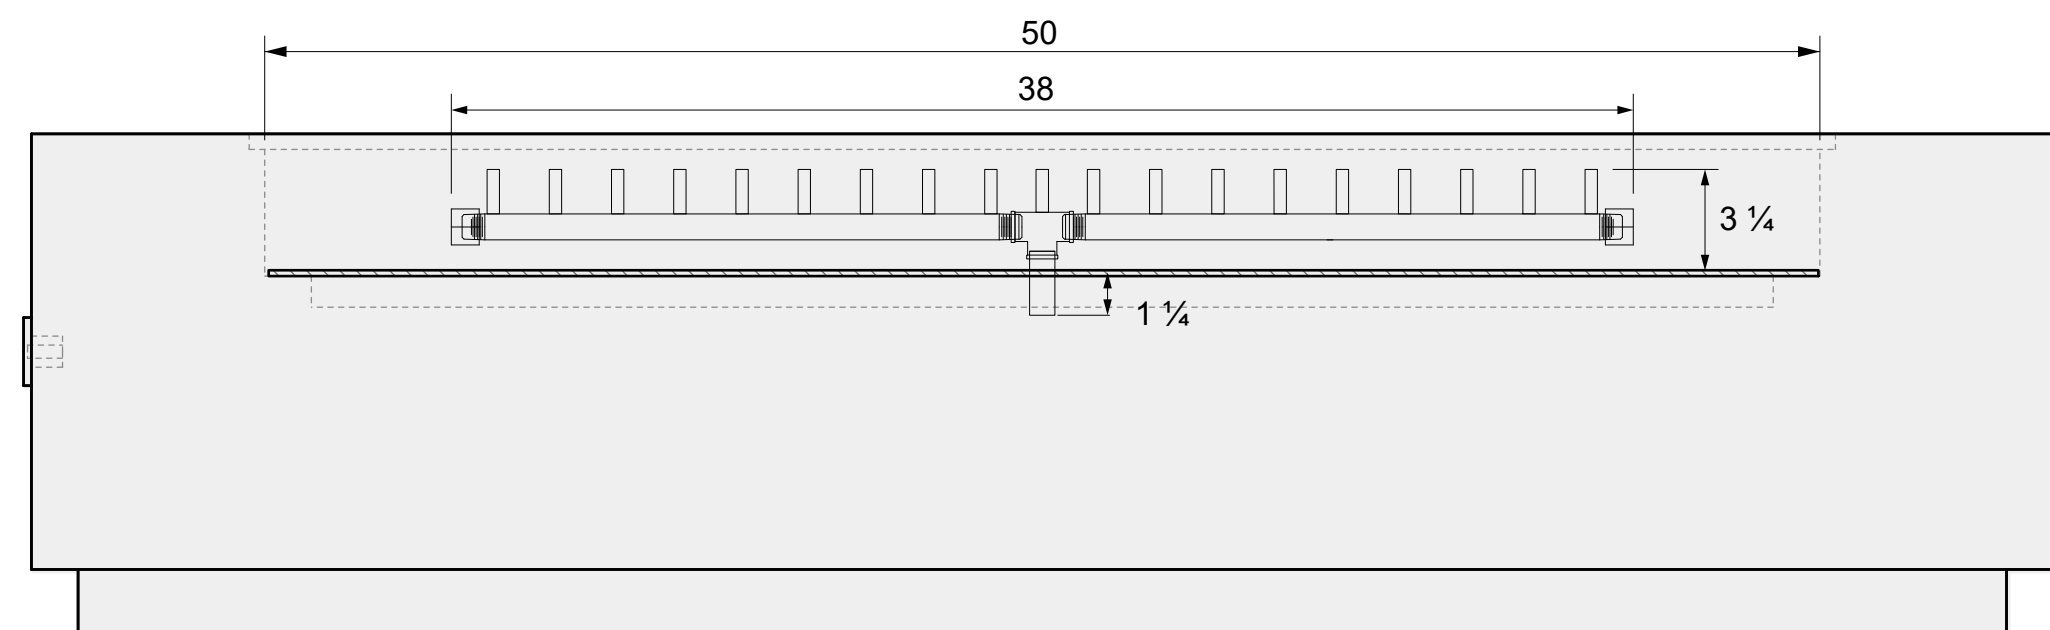

575 Naples Road
Mendota, CA 93640

info@wetstonedesign.co
559-269-7363

PROJECT NAME:
Firepit Lumera 65 in

ARCHITECT / DESIGNER:
Luis C

DRAWING PACKAGE:
Parts for Firepit Lumera 65 in

SHEET CONTENTS:
Burner Setting

MATERIAL:
-

FINISHING:
-

COLOR:
-

AUTHOR	DATE
LC	03/30/2021

NOTES:
-

SHEET NO.
A02

01 SIDE VIEW

A

B

C

D