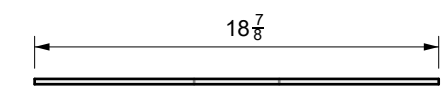

DRAWING PACKAGE:
Parts for Firepit Lumera Wide 55 in

SHEET CONTENTS:
Aluminum Top

MATERIAL:
3/8 in Aluminim Sheet

FINISHING:
-

COLOR:
-

AUTHOR	DATE
LC	03/30/2020

NOTES:
-

SHEET NO.
A03

01 TOP VIEW

04 PERSPECTIVE

02 FRONT VIEW

03 SIDE VIEW

A

B

C

D