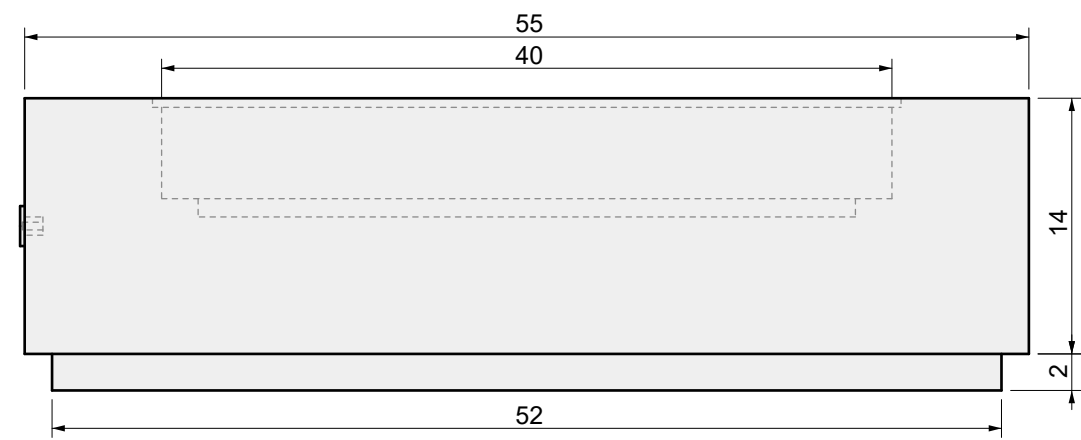

02 FRONT VIEW