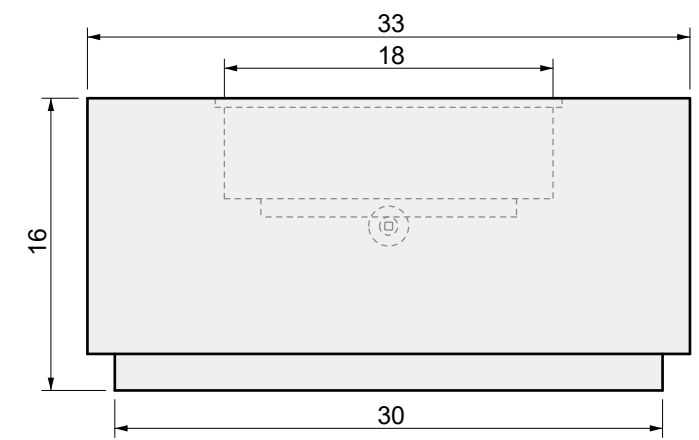

03 SIDE VIEW