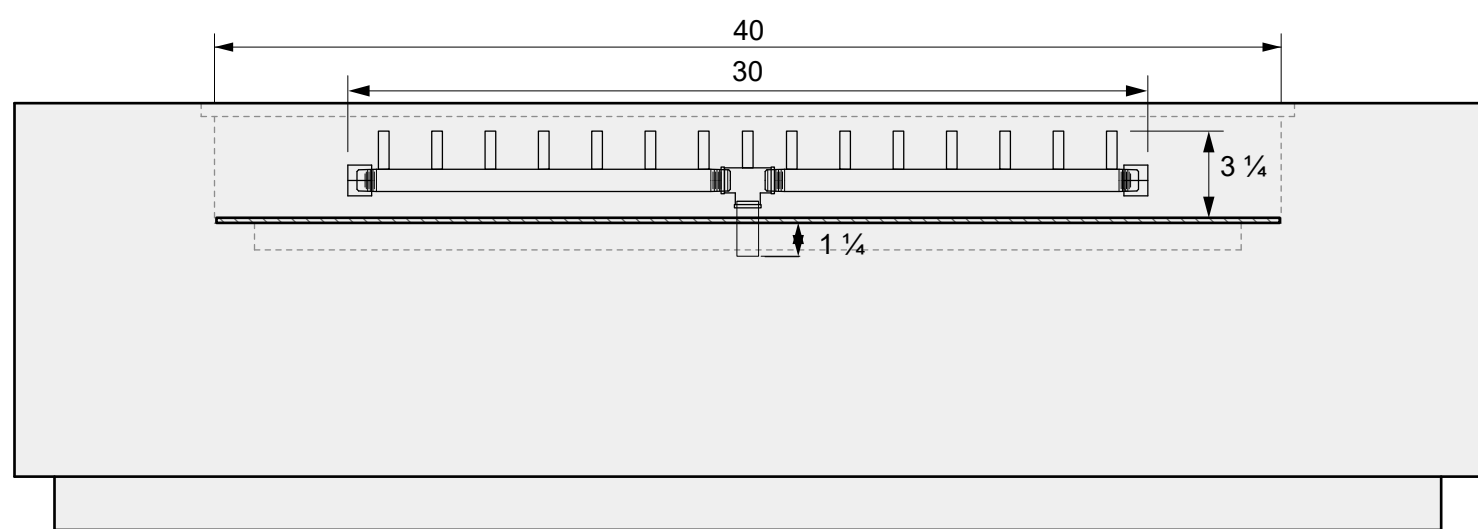

575 Naples Road
Mendota, CA 93640

info@wetstonedesign.co
559-269-7363

PROJECT NAME:
Firepit Lumera 55 in

ARCHITECT / DESIGNER:
Luis C

DRAWING PACKAGE:
Parts for Firepit Lumera 55 in

SHEET CONTENTS:
Burner Specs

MATERIAL:
-

FINISHING:
-

COLOR:
-

AUTHOR	DATE
LC	03/30/2021

NOTES:
-

SHEET NO.
A02

01 SIDE VIEW

A

B

C

D