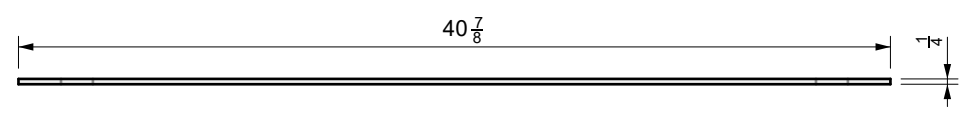

DRAWING PACKAGE:
Parts for Firepit Lumera Wide 55 in

SHEET CONTENTS:
Aluminum Top

MATERIAL:
3/8 in Aluminim Sheet

FINISHING:
-

COLOR:
-

AUTHOR	DATE
LC	03/30/2020

NOTES:
-

SHEET NO.
A03

01 TOP VIEW

04 PERSPECTIVE

02 FRONT VIEW

03 SIDE VIEW

A

B

C

D