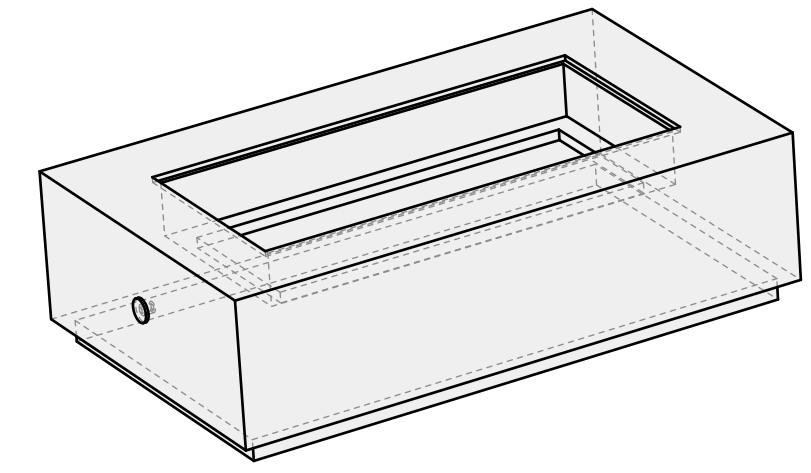

04 PERSPECTIVE