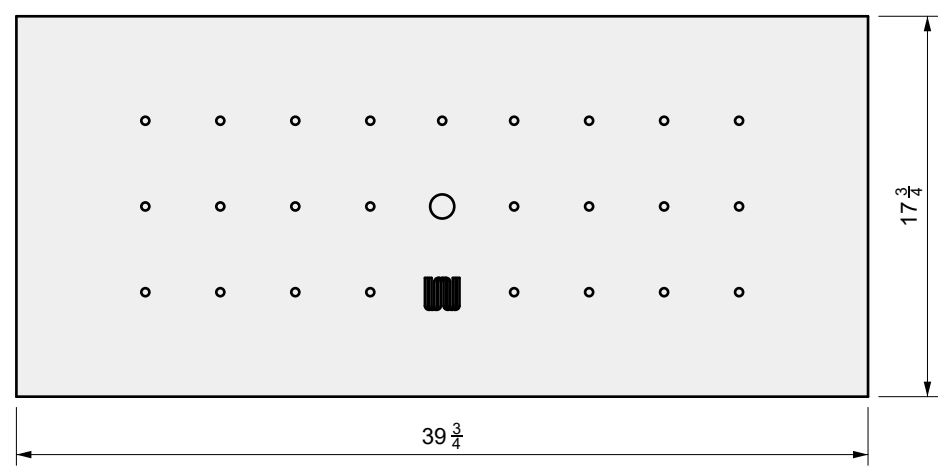

MATERIAL:
1/16 in Stainless Steel Sheet

FINISHING:
-

COLOR:
-

AUTHOR	DATE
LC	03/30/2020

NOTES:
-

SHEET NO.
A04

01 TOP VIEW

04 PERSPECTIVE