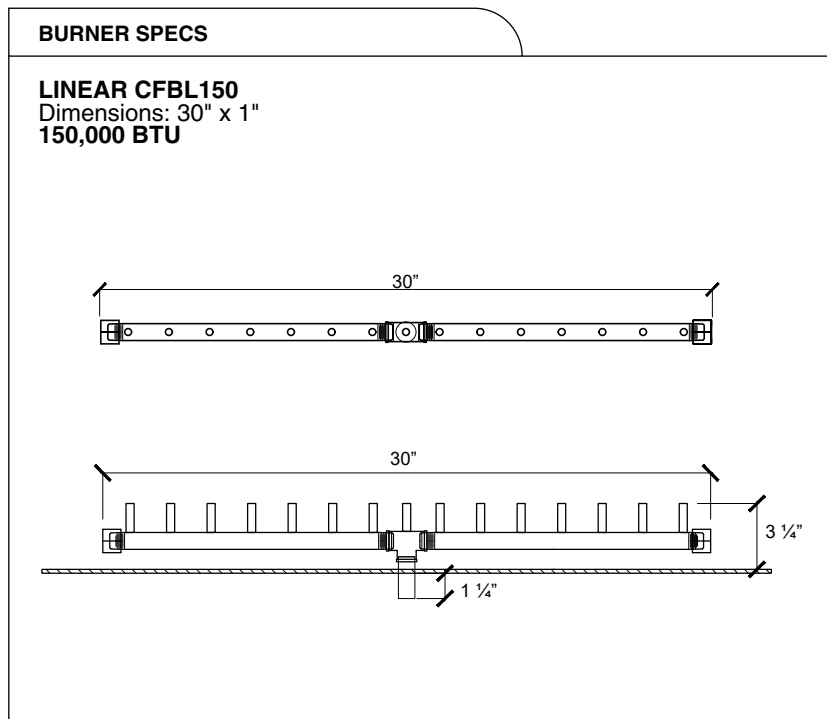

575 Naples Road
Mendota, CA 93640

info@wetstonedesign.co
559-269-7363

PROJECT NAME:
Firepit Lumera 55 in

ARCHITECT / DESIGNER:
Luis C

DRAWING PACKAGE:
Parts for Firepit Lumera 55 in

SHEET CONTENTS:
Burner Specs

MATERIAL:
-

FINISHING:
-

COLOR:
-

AUTHOR	DATE
LC	03/30/2021

NOTES:
-

SHEET NO.
A02

01 SIDE VIEW

A

B

C

D