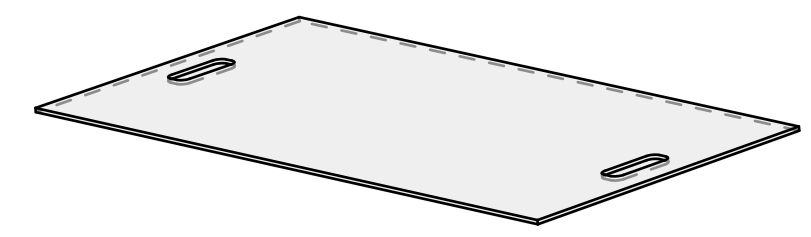

DRAWING PACKAGE:
Parts for Firepit Lumera Wide 55 in

SHEET CONTENTS:
Aluminum Top

MATERIAL:
3/8 in Aluminim Sheet

FINISHING:
-

COLOR:
-

AUTHOR	DATE
LC	03/30/2020

NOTES:
-

SHEET NO.
A03

01 TOP VIEW

04 PERSPECTIVE

02 FRONT VIEW

03 SIDE VIEW

A

B

C

D