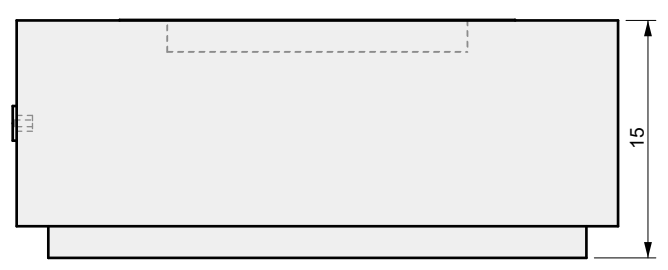

02 FRONT VIEW