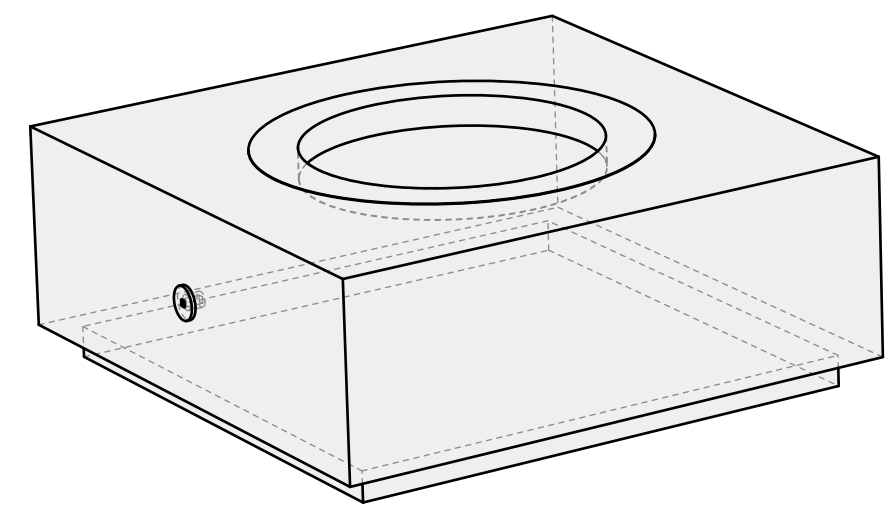

**04 PERSPECTIVE**

**03 SIDE VIEW**

575 Naples Road  
Mendota, CA 93640

info@wetstonedesign.co  
559-269-7363

**PROJECT NAME:**  
Enya Firepit 38 in

**ARCHITECT / DESIGNER:**  
Luis C

**DRAWING PACKAGE:**  
Enya Firepit 38 in