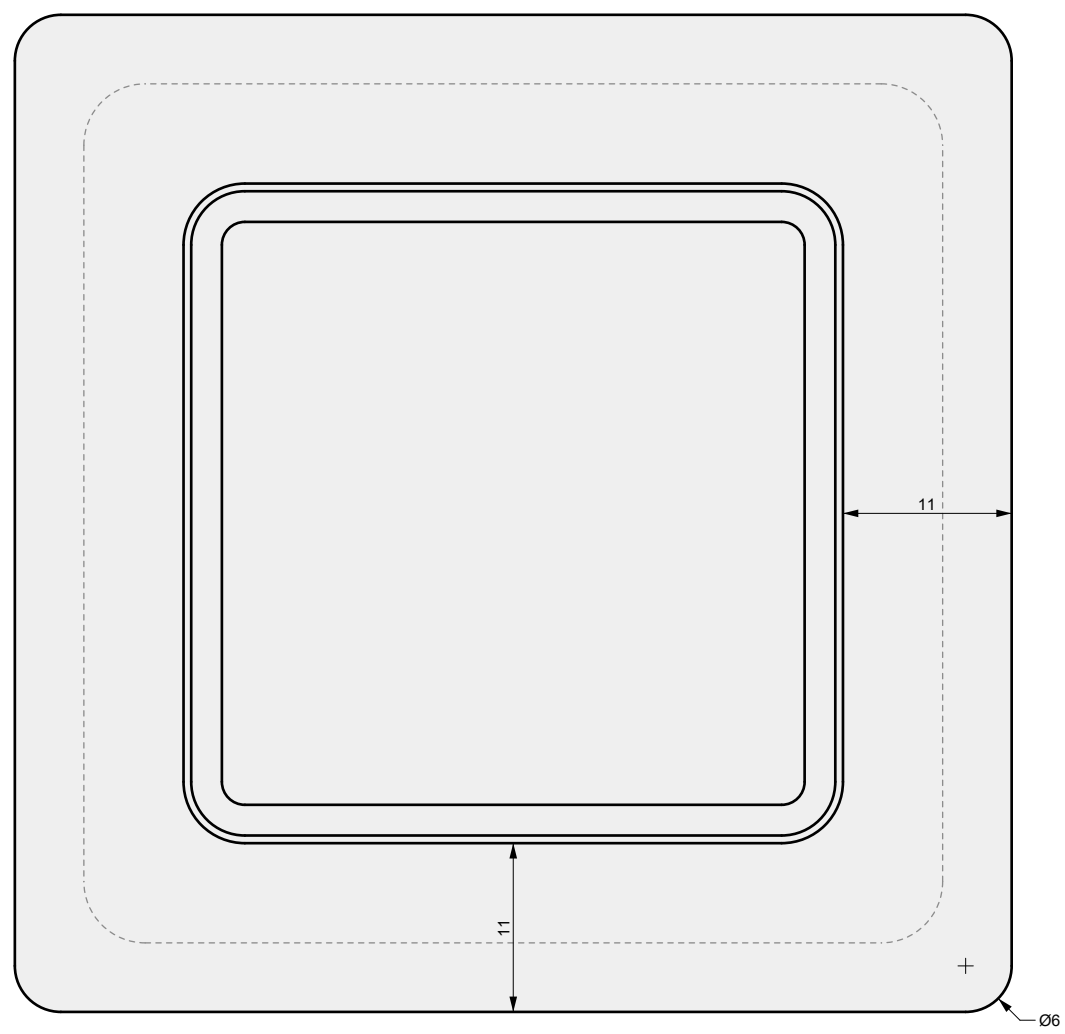

575 Naples St.
Mendota, CA 93640

info@wetstonedesign.co
559-269-7363

PROJECT NAME:
Cubo Round 65 in

ARCHITECT / DESIGNER:
Luis C

DRAWING PACKAGE:
Pieces for Cubo Round 65 in

SHEET CONTENTS:
Final Drawing

MATERIAL:
Concrete

FINISHING:
-

COLOR:
-

AUTHOR	DATE
LC	08/10/2020

NOTES:
-

SHEET NO.
A01

01 TOP VIEW