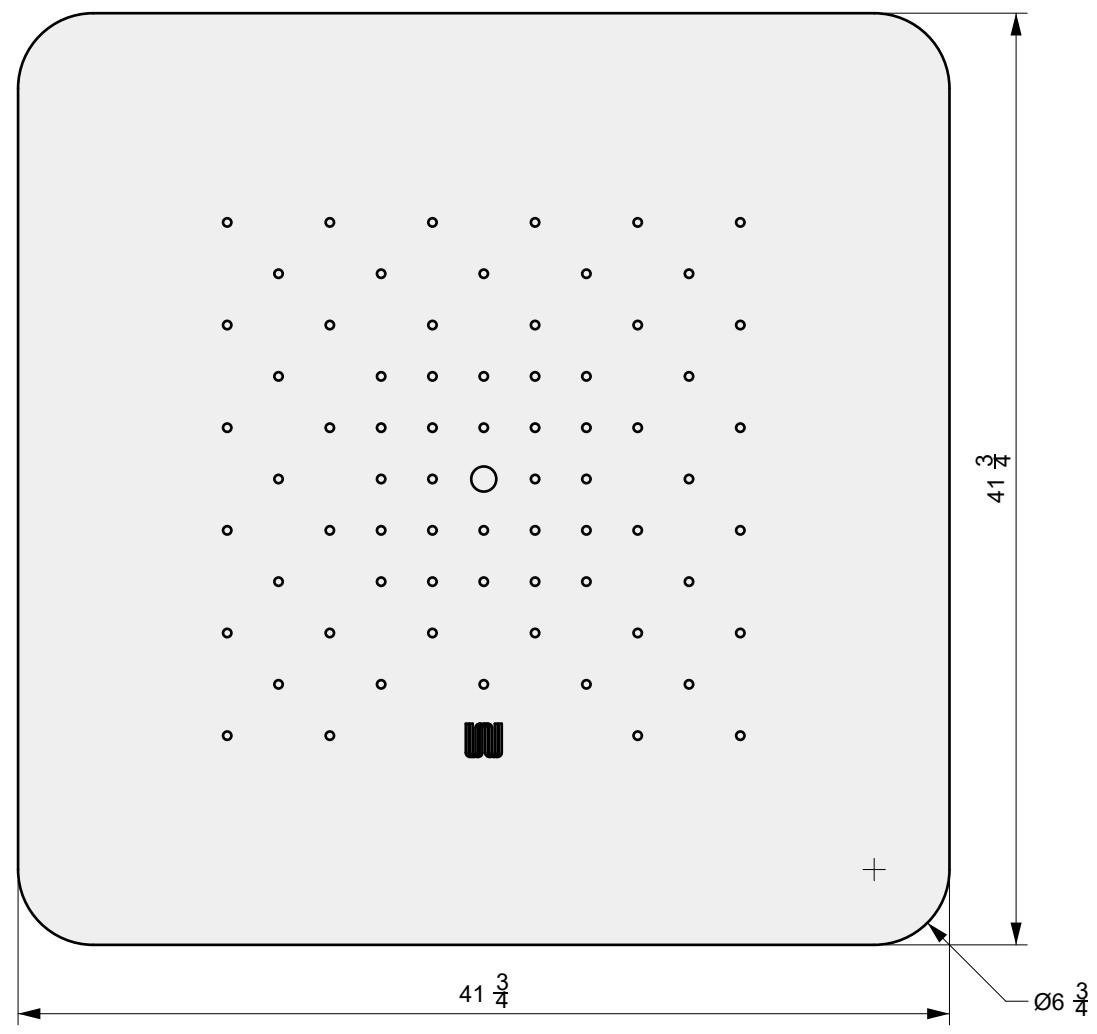

DRAWING PACKAGE:
Pieces for Cubo Round 65 in

SHEET CONTENTS:
Stainless Steel

MATERIAL:
1/8 in Stainless Steel Sheet

FINISHING:
-

COLOR:
-

AUTHOR	DATE
LC	08/10/2020

NOTES:
-

SHEET NO.
A04

01 TOP VIEW

03 PERSPECTIVE

02 FRONT VIEW