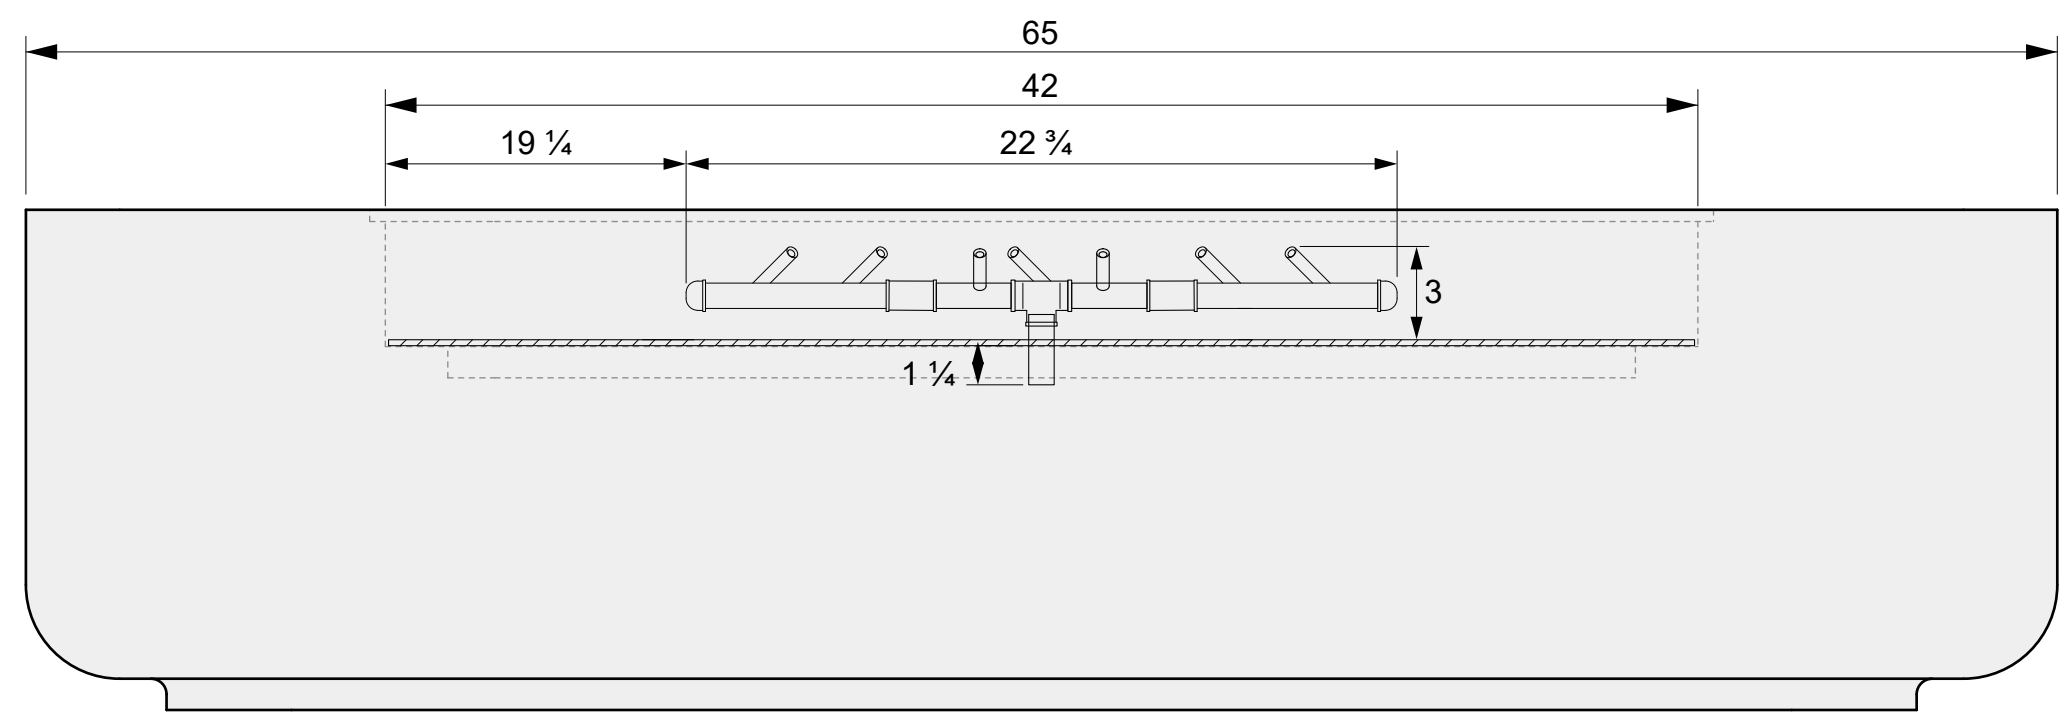

MATERIAL:
-

FINISHING:
-

COLOR:
-

AUTHOR	DATE
LC	08/10/2020

NOTES:
-

SHEET NO.
A02

BURNER MODEL

OCTAGONAL CFBO280
Dimensions: 21 3/4" x 22 3/4"
280,000 BTU