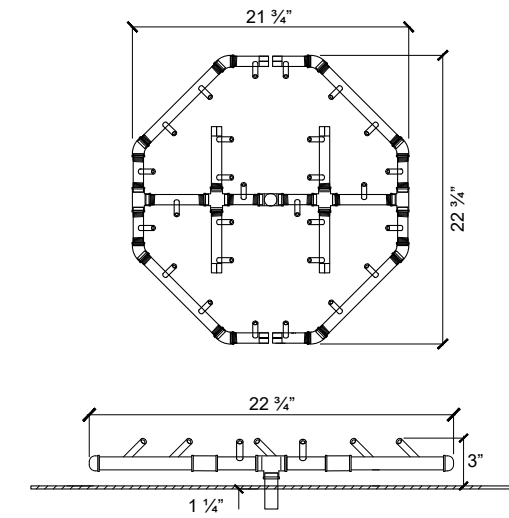

MATERIAL:
-

FINISHING:
-

COLOR:
-

AUTHOR	DATE
LC	08/10/2020

NOTES:
-

SHEET NO.
A02

BURNER MODEL

OCTAGONAL CFBO280
Dimensions: 21 3/4" x 22 3/4"
280,000 BTU

01 SIDE VIEW

A

B

C

D

575 Naples St.
Mendota, CA 93640

info@wetstonedesign.co
559-269-7363

PROJECT NAME:
Cubo Round 65 in