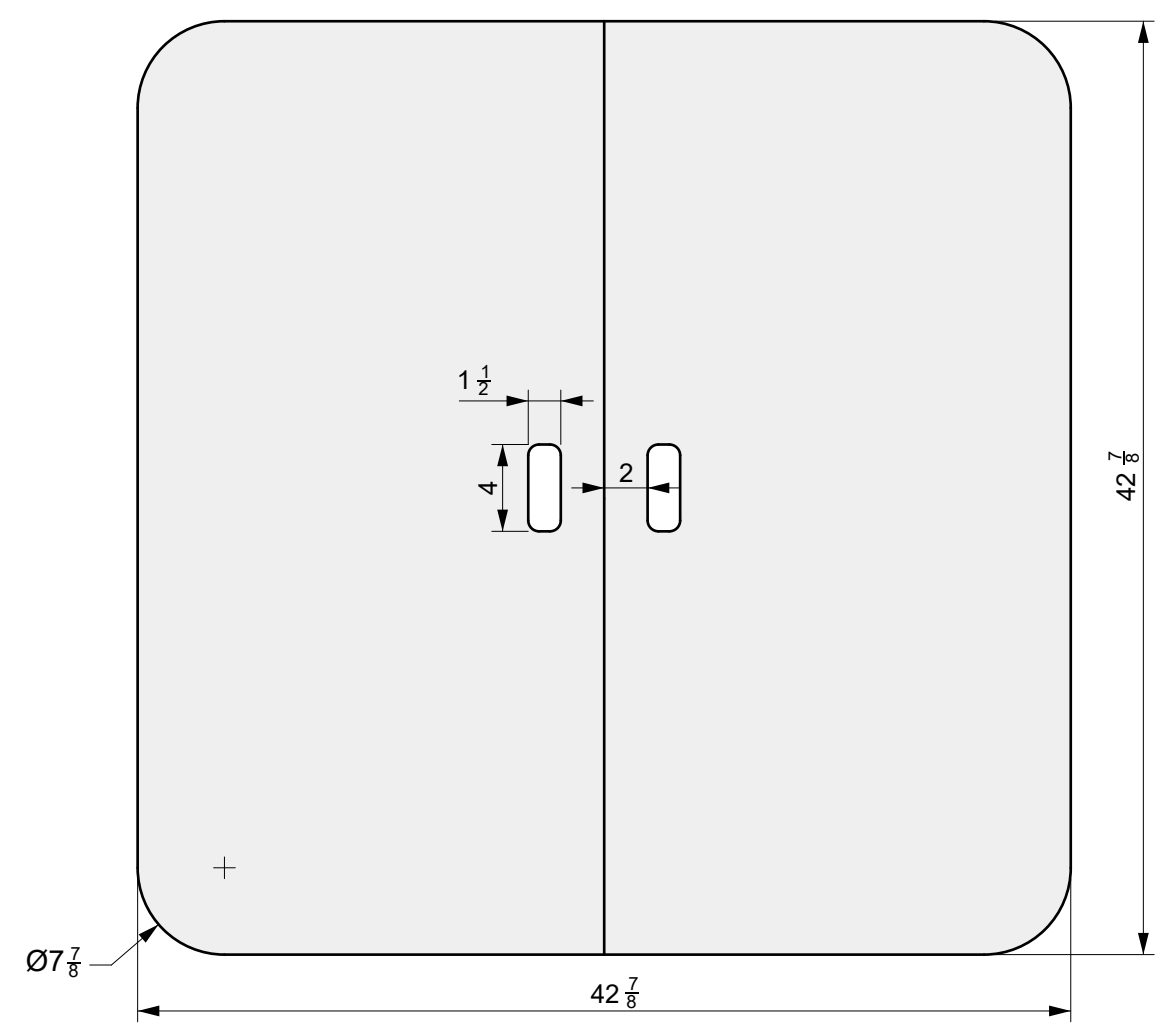

575 Naples St.
Mendota, CA 93640

info@wetstonedesign.co
559-269-7363

PROJECT NAME:
Cubo Round 65 in

ARCHITECT / DESIGNER:
Luis C

DRAWING PACKAGE:
Pieces for Cubo Round 65 in

SHEET CONTENTS:
Aluminum Top

MATERIAL:
1/4 in Aluminum Sheet

FINISHING:
-

COLOR:
-

AUTHOR	DATE
LC	08/10/2020

NOTES:
-

SHEET NO.
A03

01 TOP VIEW