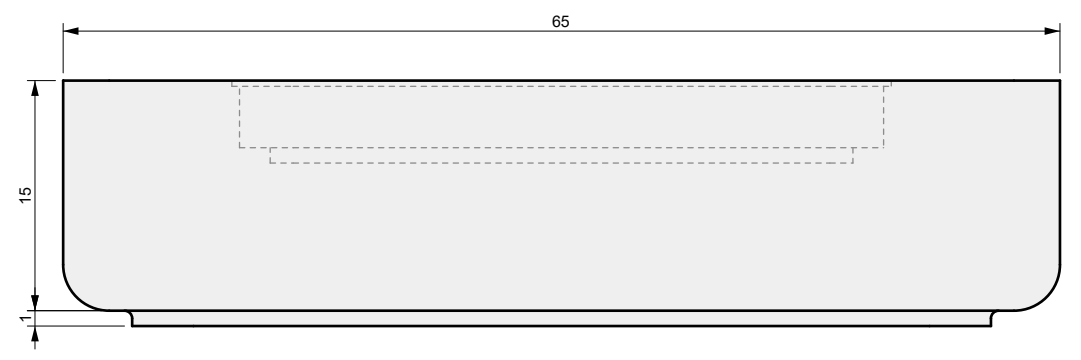

03 SIDE VIEW