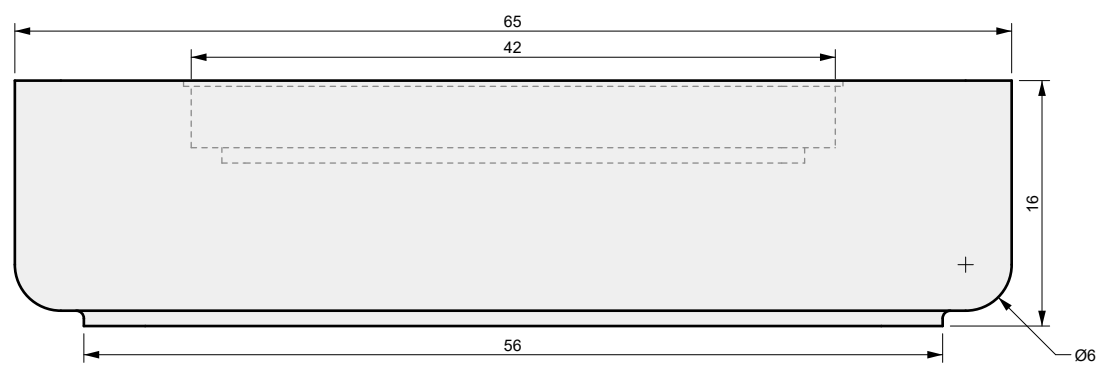

02 FRONT VIEW