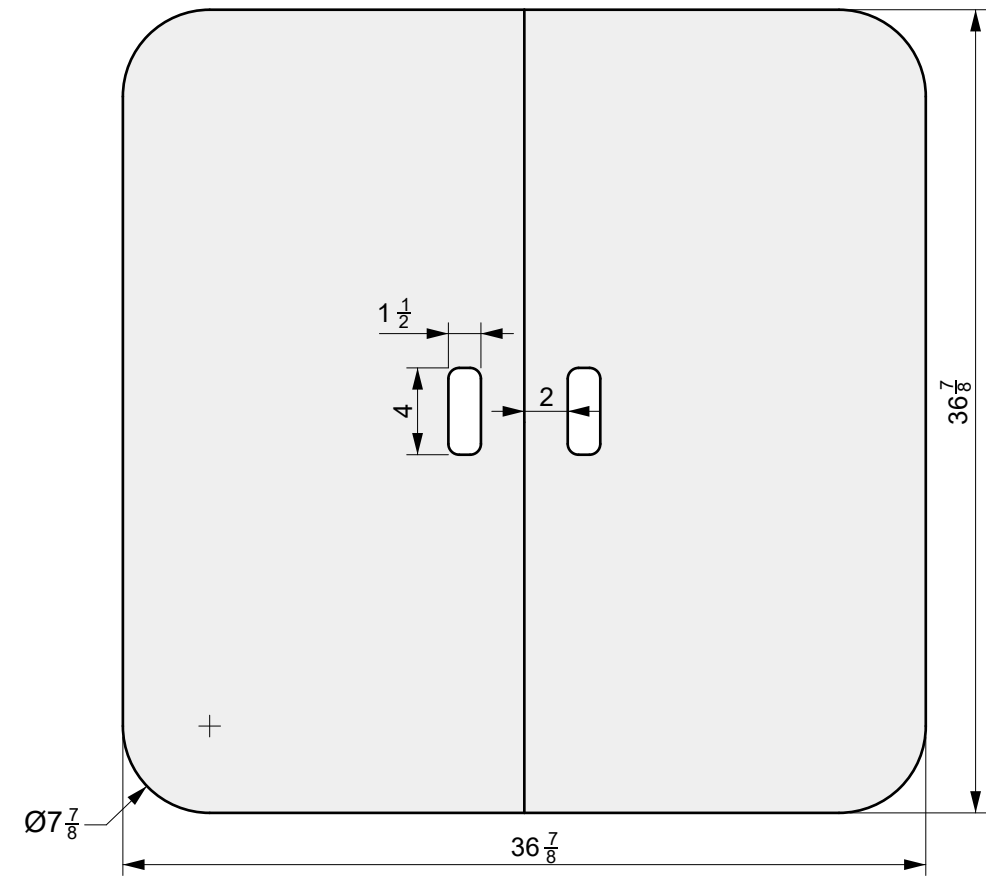

575 Naples St.
Mendota, CA 93640

info@wetstonedesign.co
559-269-7363

PROJECT NAME:
Cubo Round 55 in

ARCHITECT / DESIGNER:
Luis C

DRAWING PACKAGE:
Pieces for Cubo Round 55 in

SHEET CONTENTS:
Aluminum Top

MATERIAL:
1/4 in Aluminum Sheet

FINISHING:
-

COLOR:
-

AUTHOR	DATE
LC	08/10/2020

NOTES:
-

SHEET NO.
A03

01 TOP VIEW