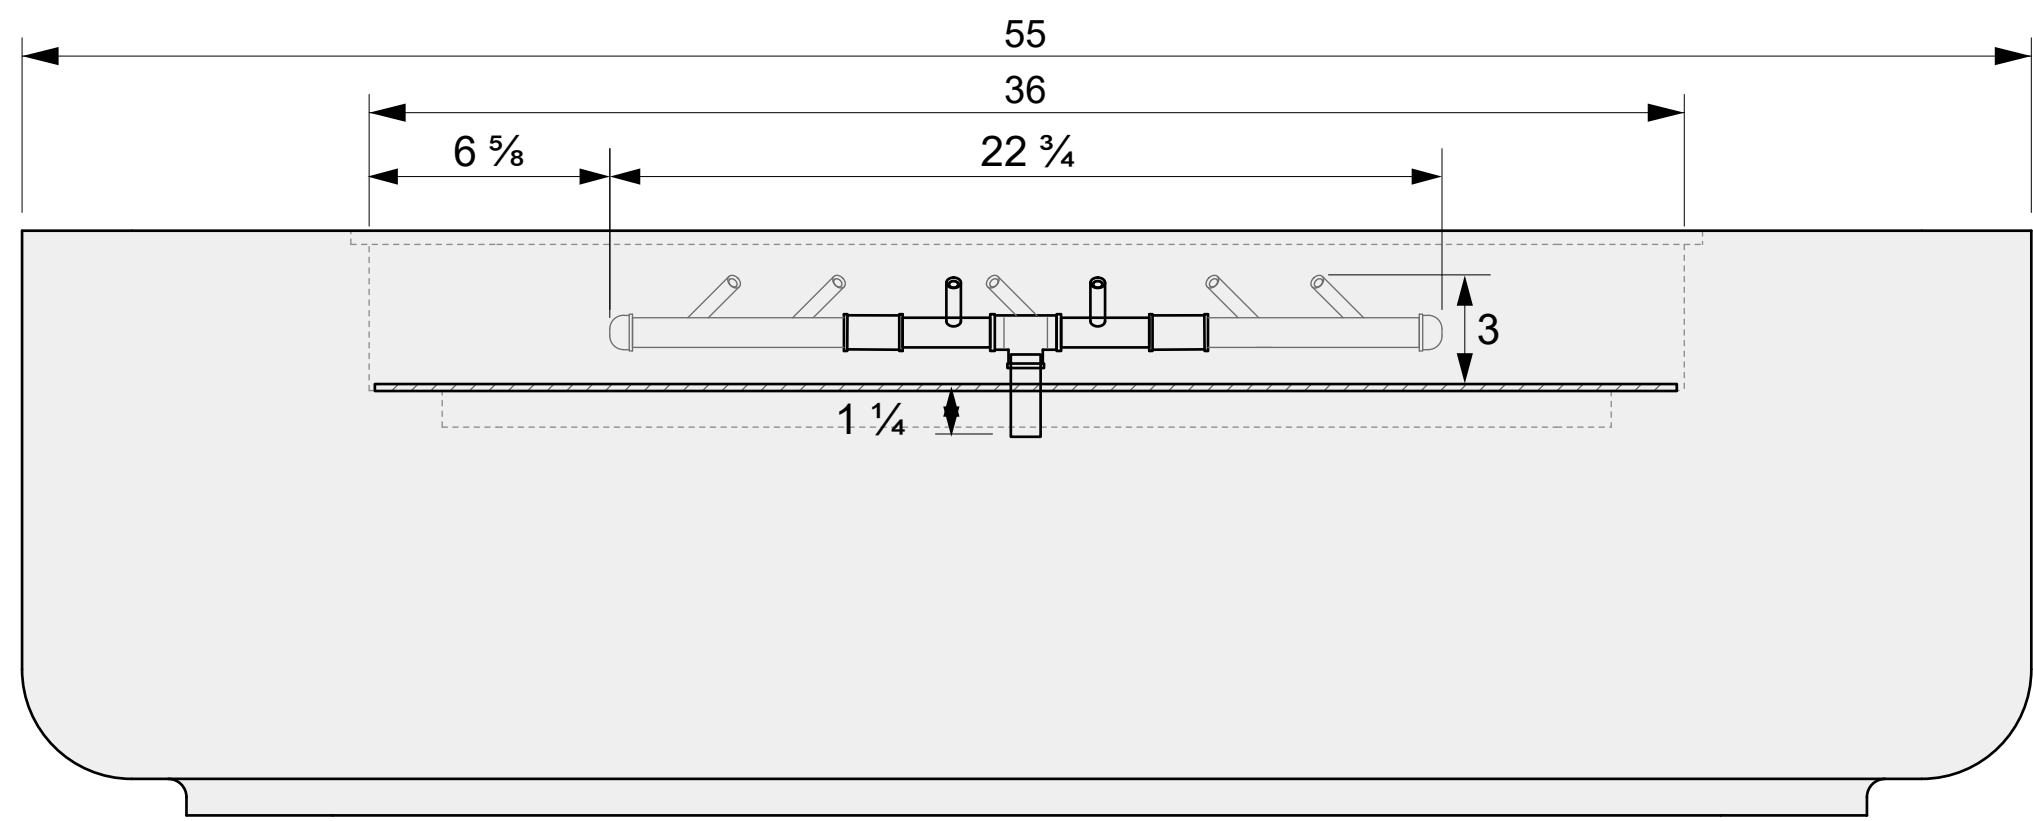

MATERIAL:
-

FINISHING:
-

COLOR:
-

AUTHOR	DATE
LC	08/10/2020

NOTES:
-

SHEET NO.
A02

BURNER MODEL

OCTAGONAL CFBO280
Dimensions: 21 3/4" x 22 3/4"
280,000 BTU