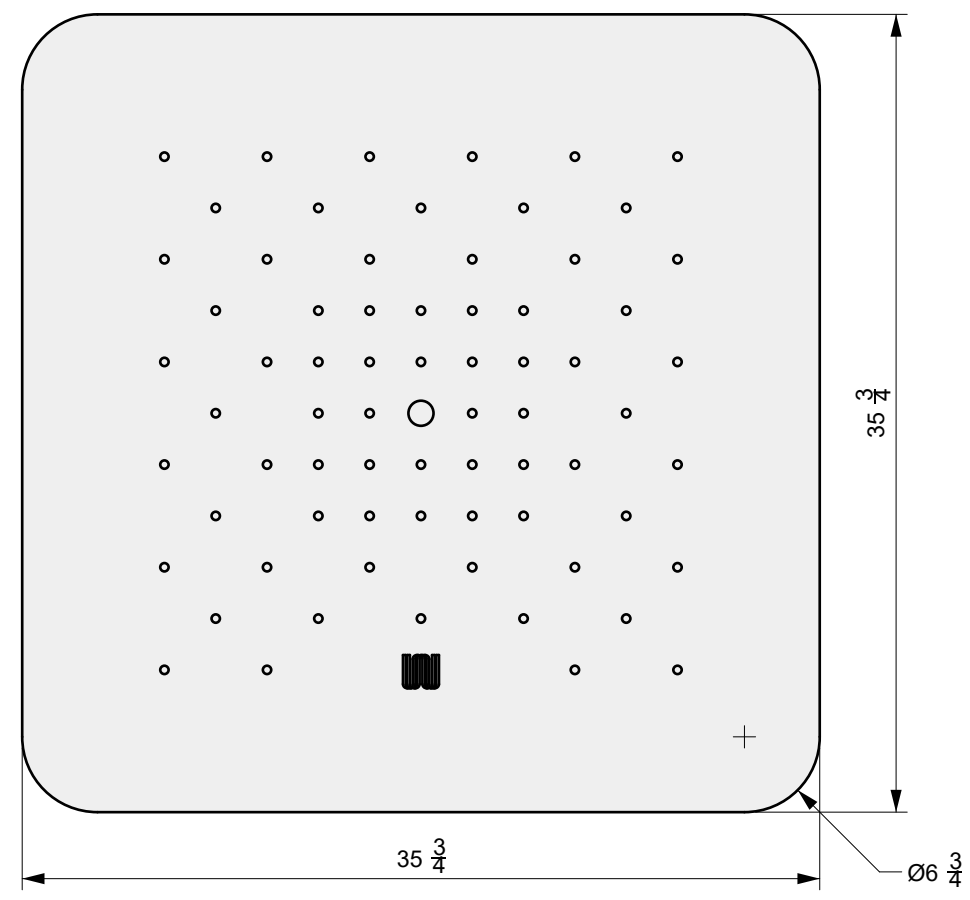

DRAWING PACKAGE:
Pieces for Cubo Round 55 in

SHEET CONTENTS:
Stainless Steel

MATERIAL:
1/8 in Stainless Steel Sheet

FINISHING:
-

COLOR:
-

AUTHOR	DATE
LC	08/10/2020

NOTES:
-

SHEET NO.
A04

01 TOP VIEW

03 PERSPECTIVE

02 FRONT VIEW