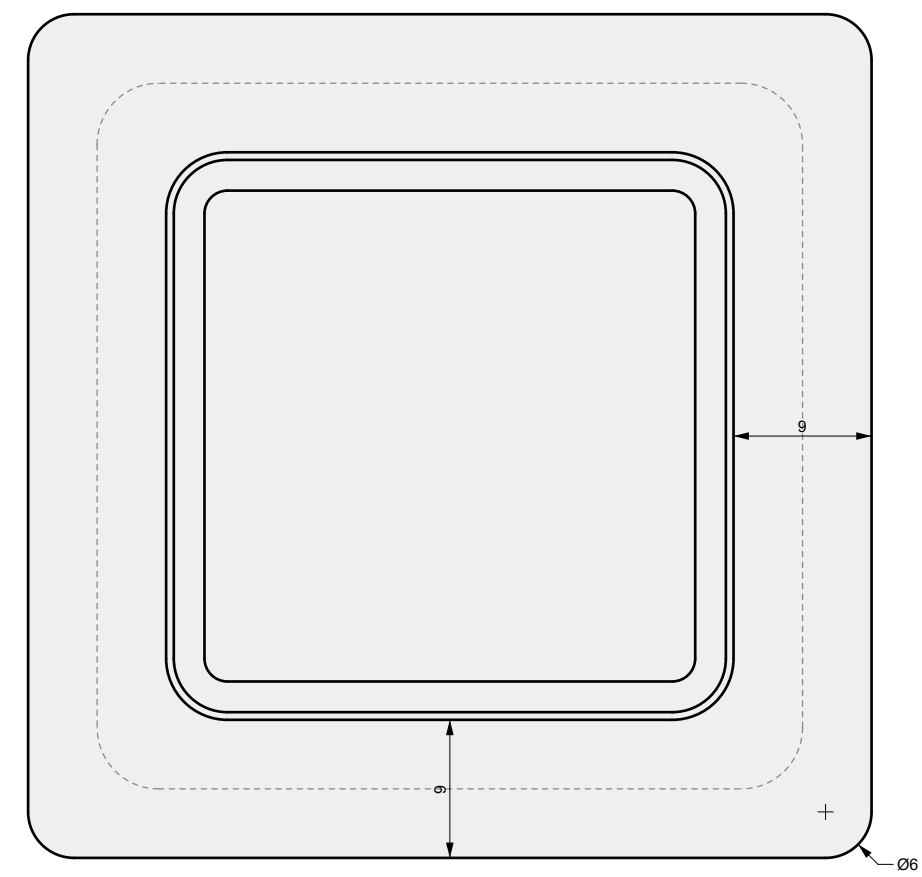

575 Naples St.
Mendota, CA 93640

info@wetstonedesign.co
559-269-7363

PROJECT NAME:
Cubo Round 55 in

ARCHITECT / DESIGNER:
Luis C

DRAWING PACKAGE:
Pieces for Cubo Round 55 in

SHEET CONTENTS:
Final Drawing

MATERIAL:
Concrete

FINISHING:
-

COLOR:
-

AUTHOR	DATE
LC	08/10/2020

NOTES:
-

SHEET NO.
A01

01 TOP VIEW