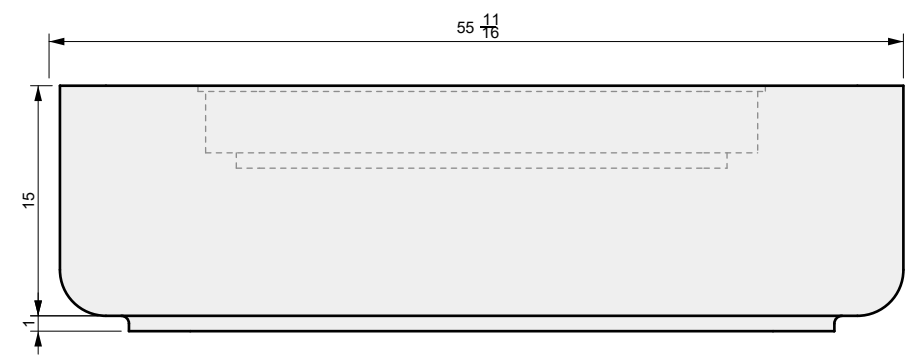

03 SIDE VIEW