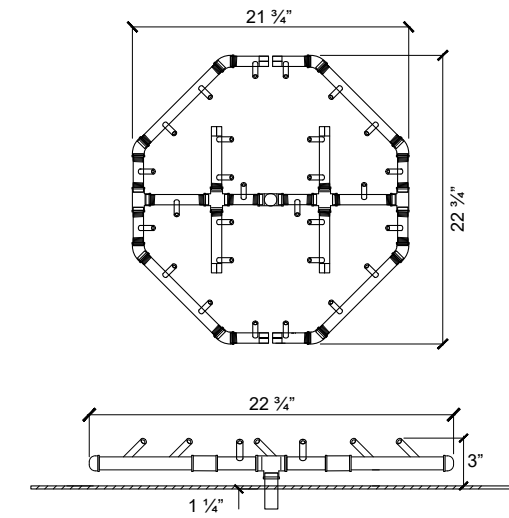

MATERIAL:
-

FINISHING:
-

COLOR:
-

AUTHOR	DATE
LC	08/10/2020

NOTES:
-

SHEET NO.
A02

BURNER MODEL

OCTAGONAL CFBO280
Dimensions: 21 3/4" x 22 3/4"
280,000 BTU

01 SIDE VIEW

A

B

C

D

575 Naples St.
Mendota, CA 93640

info@wetstonedesign.co
559-269-7363

PROJECT NAME:
Cubo Round 55 in