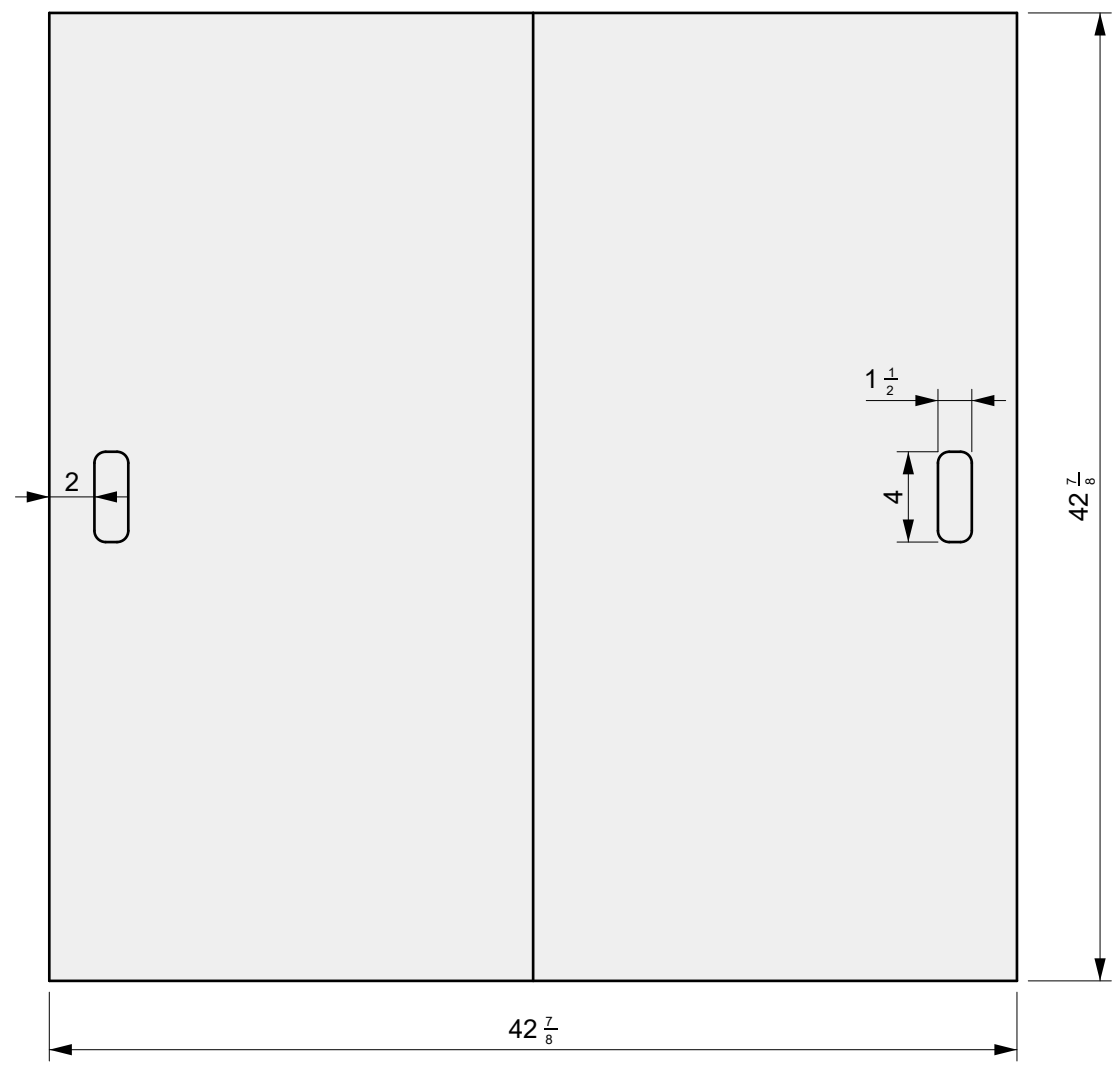

SHEET CONTENTS:
Aluminum Top

MATERIAL:
1/4 in Aluminum Sheet

FINISHING:
-

COLOR:
-

AUTHOR	DATE
LC	06/22/2021

NOTES:
-

SHEET NO.
A03

01 TOP VIEW