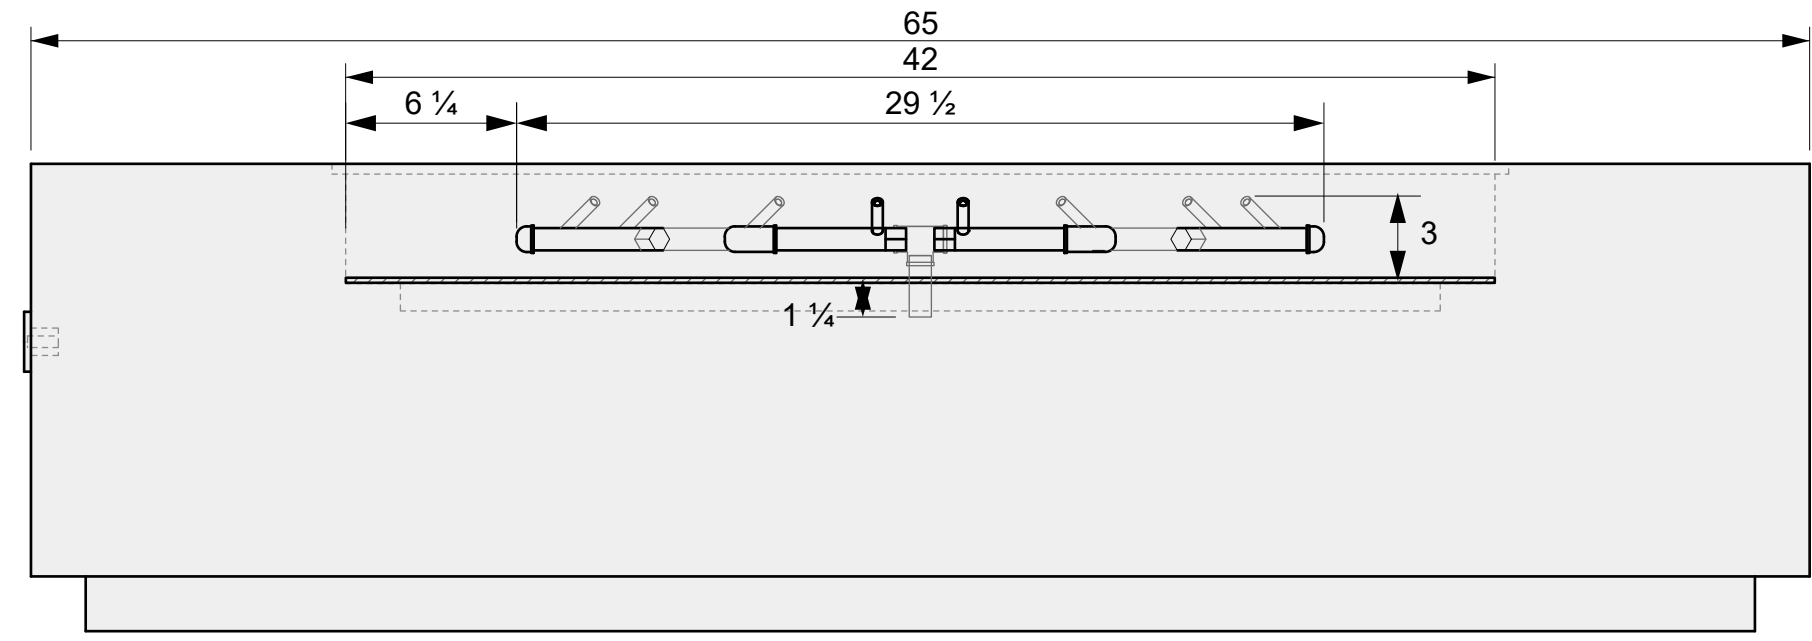

575 Naples St.
Mendota, CA 93640

info@wetstonedesign.co
559-269-7363

PROJECT NAME:
Cubo Firepit 65 in

ARCHITECT / DESIGNER:
Luis C

DRAWING PACKAGE:
Cubo Firepit 65 in

SHEET CONTENTS:
Burner Setting

MATERIAL:
-

FINISHING:
-

COLOR:
-

AUTHOR	DATE
LC	06/22/2021

NOTES:
-

SHEET NO.
A02

01 SIDE VIEW

A

B

C

D