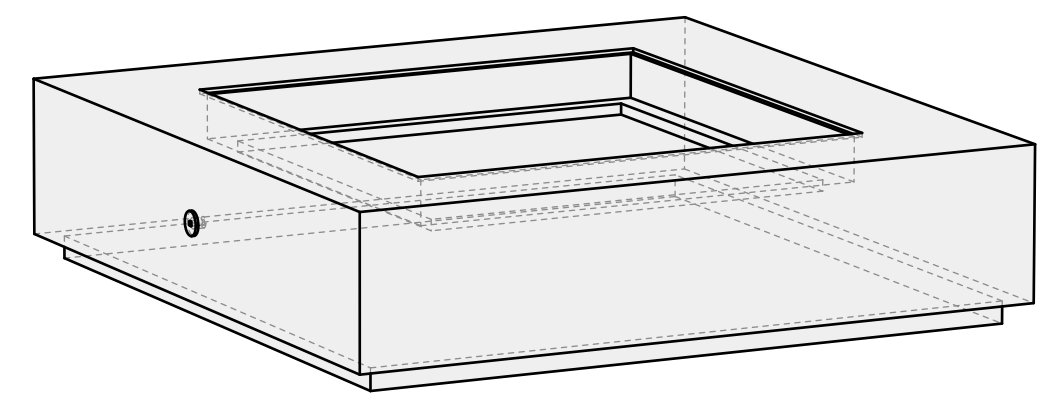

04 PERSPECTIVE