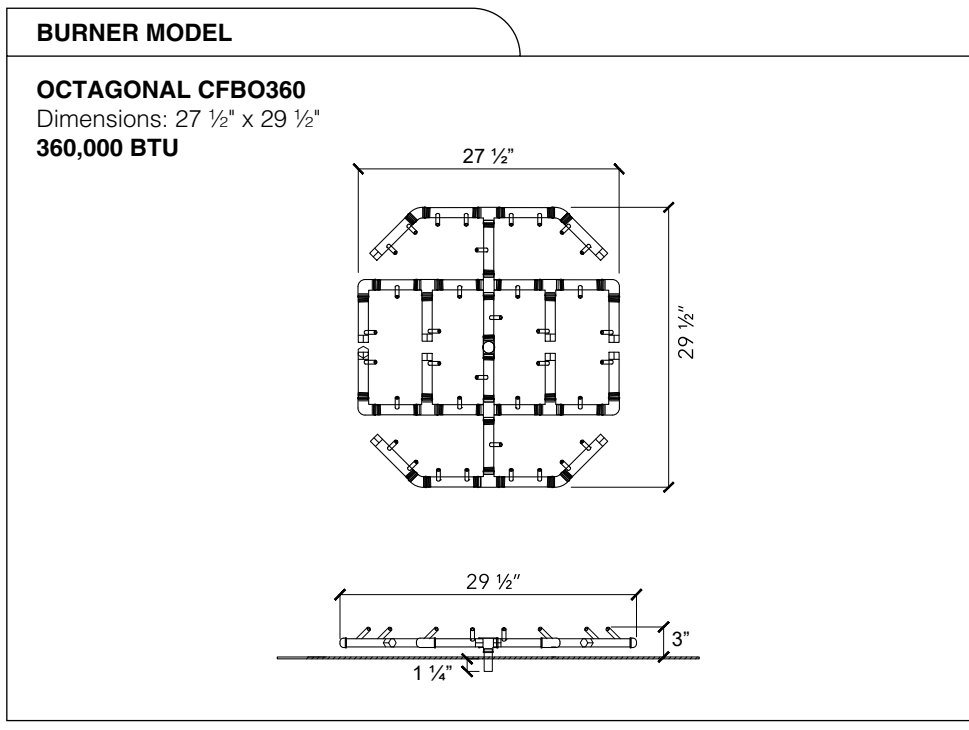

575 Naples St.
Mendota, CA 93640

info@wetstonedesign.co
559-269-7363

PROJECT NAME:
Cubo Firepit 65 in

ARCHITECT / DESIGNER:
Luis C

DRAWING PACKAGE:
Cubo Firepit 65 in

SHEET CONTENTS:
Burner Setting

MATERIAL:
-

FINISHING:
-

COLOR:
-

AUTHOR	DATE
LC	06/22/2021

NOTES:
-

SHEET NO.
A02

01 SIDE VIEW

A

B

C

D