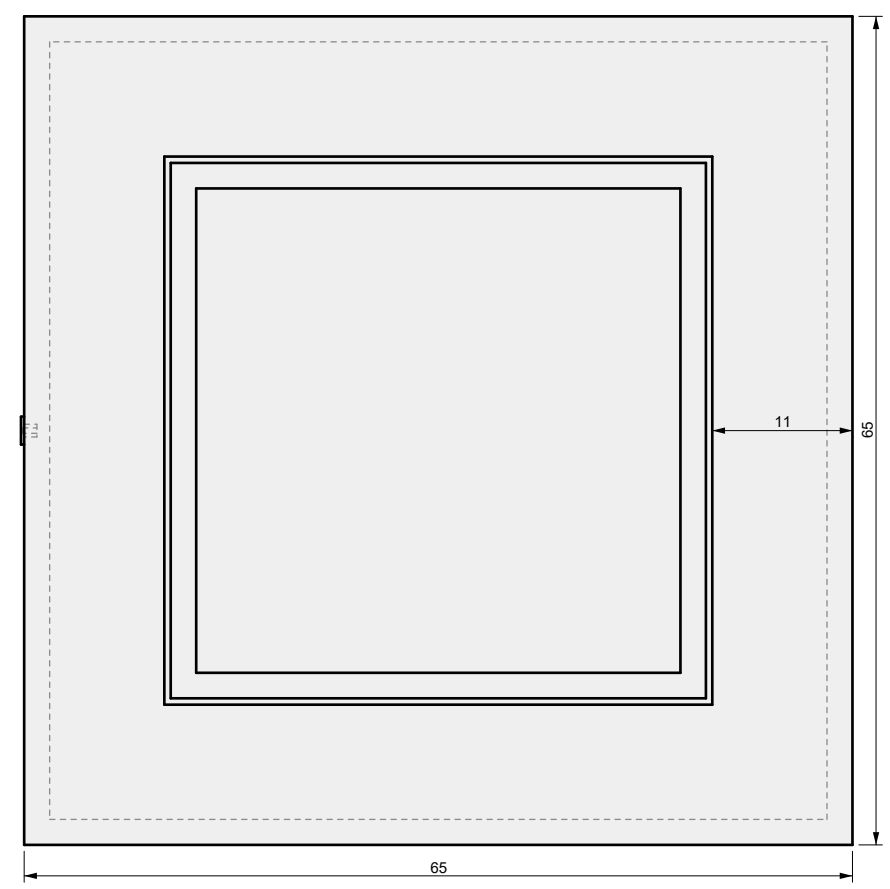

575 Naples St.
Mendota, CA 93640

info@wetstonedesign.co
559-269-7363

PROJECT NAME:
Cubo Firepit 65 in

ARCHITECT / DESIGNER:
Luis C

DRAWING PACKAGE:
Cubo Firepit 65 in

SHEET CONTENTS:
Final Drawing

MATERIAL:
Concrete

FINISHING:
-

COLOR:
-

AUTHOR	DATE
LC	06/22/2021

NOTES:
-

SHEET NO.
A01

01 TOP VIEW