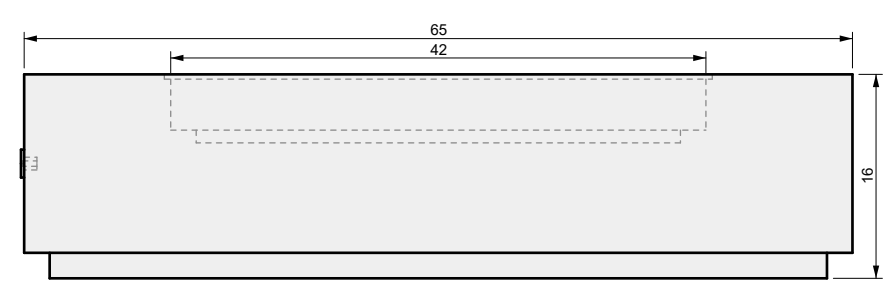

02 FRONT VIEW