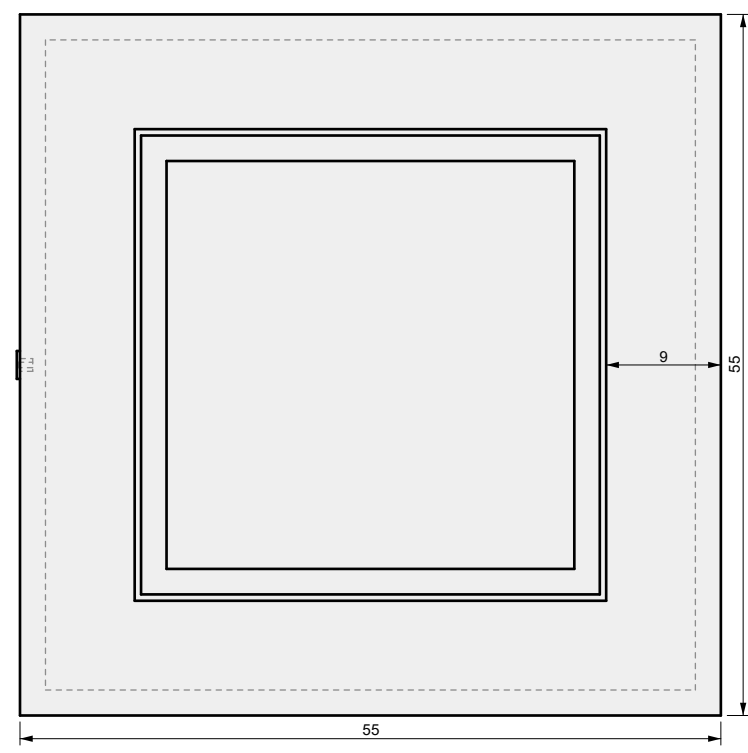

575 Naples St.
Mendota, CA 93640

info@wetstonedesign.co
559-269-7363

PROJECT NAME:
Cubo Firepit 55 in

ARCHITECT / DESIGNER:
Luis C

DRAWING PACKAGE:
Cubo Firepit 55 in

SHEET CONTENTS:
Final Drawing

MATERIAL:
Concrete

FINISHING:
-

COLOR:
-

AUTHOR	DATE
LC	06/22/2021

NOTES:
-

SHEET NO.
A01

01 TOP VIEW