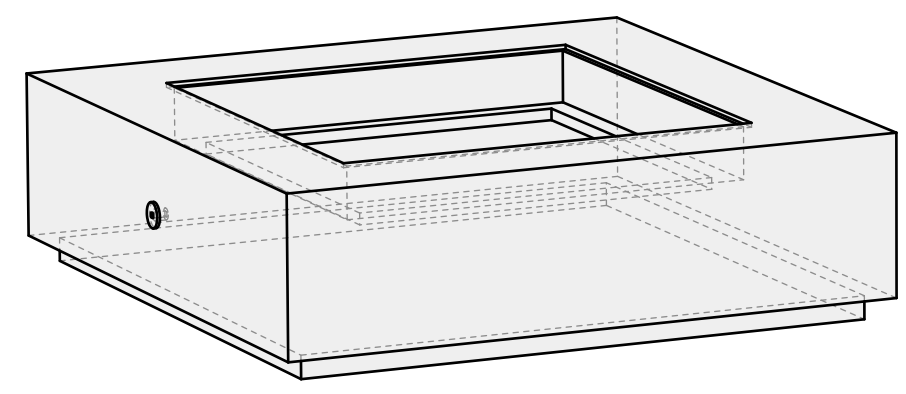

04 PERSPECTIVE