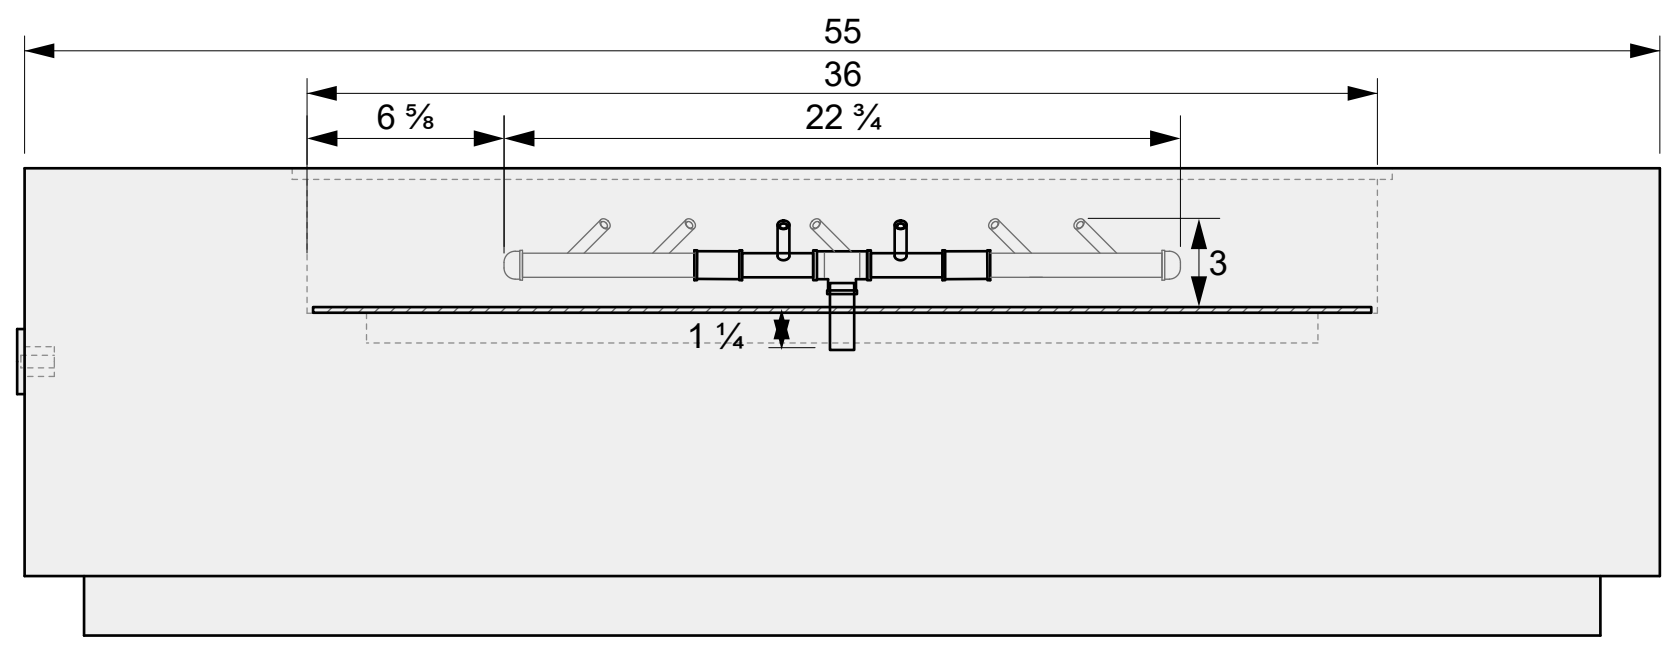

SHEET NO.
A02

BURNER MODEL

OCTAGONAL CFBO280
Dimensions: 21 3/4" x 22 3/4"
280,000 BTU

01 SIDE VIEW

A

B

C

D