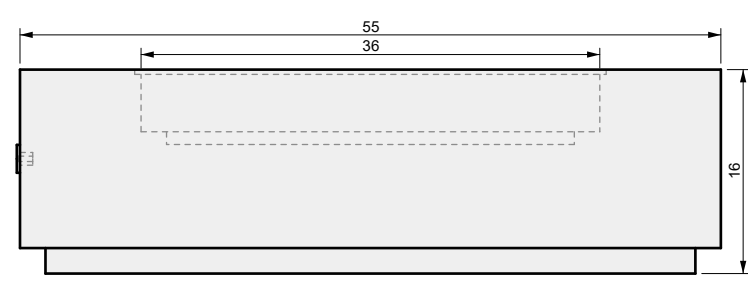

02 FRONT VIEW