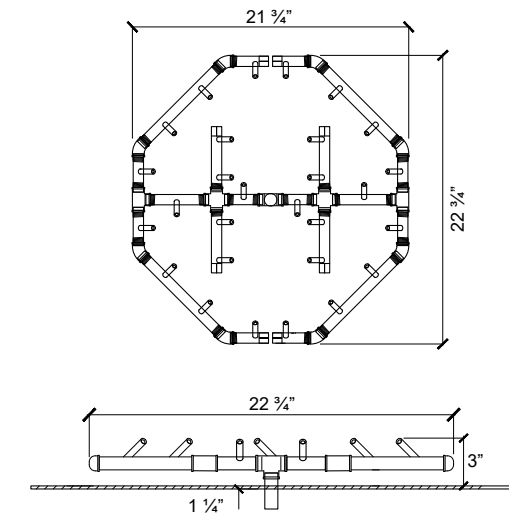

SHEET NO.
A02

BURNER MODEL

OCTAGONAL CFBO280
Dimensions: 21 3/4" x 22 3/4"
280,000 BTU

01 SIDE VIEW

A

B

C

D