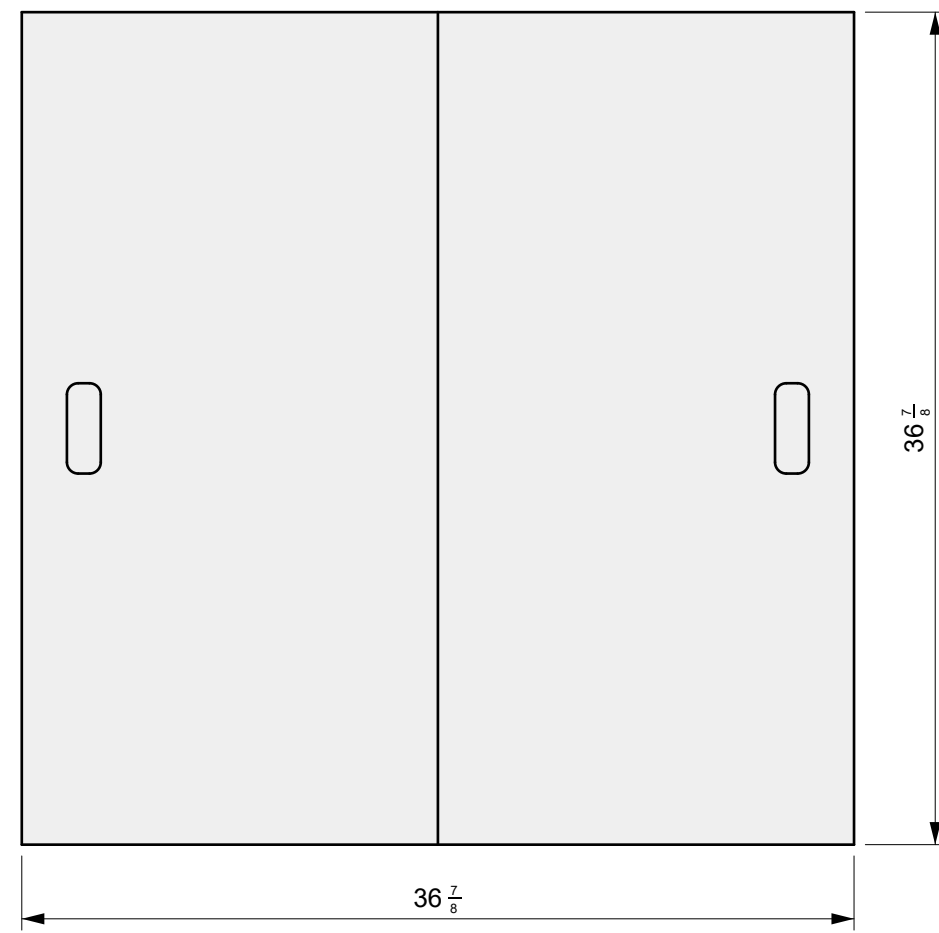

575 Naples St.
Mendota, CA 93640

info@wetstonedesign.co
559-269-7363

PROJECT NAME:
Cubo Firepit 55 in

ARCHITECT / DESIGNER:
Luis C

DRAWING PACKAGE:
Cubo Firepit 55 in

SHEET CONTENTS:
Aluminum Top

MATERIAL:
1/4 in Aluminum Sheet

FINISHING:
-

COLOR:
-

AUTHOR	DATE
LC	06/22/2021

NOTES:
-

SHEET NO.
A03

01 TOP VIEW