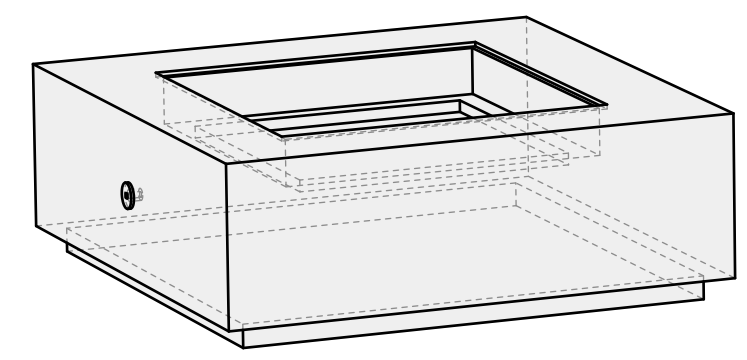

04 PERSPECTIVE