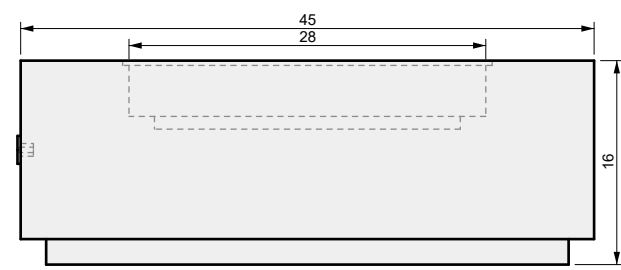

02 FRONT VIEW