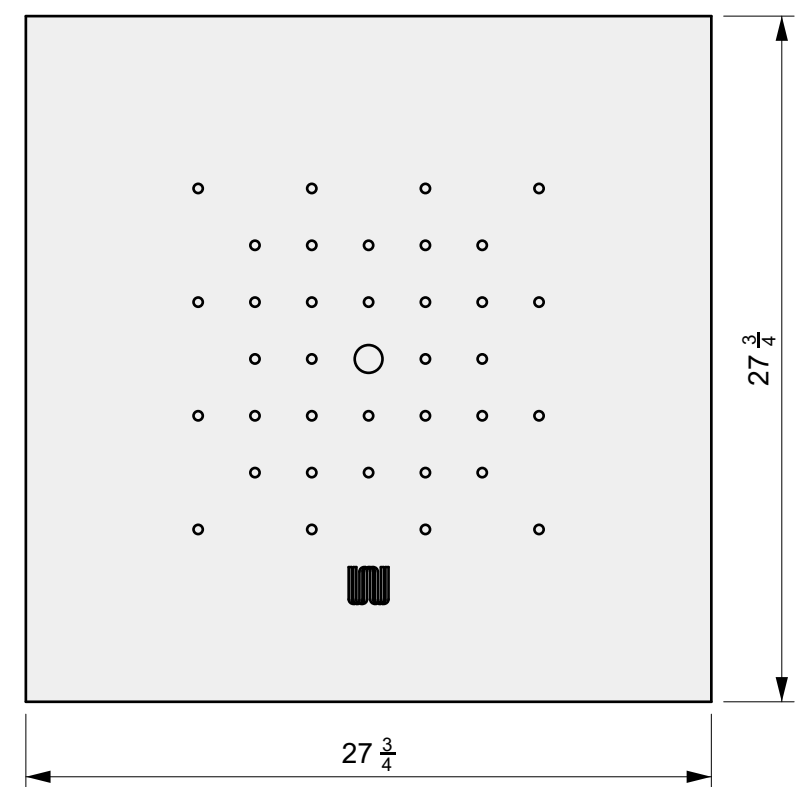

575 Naples St.
Mendota, CA 93640

info@wetstonedesign.co
559-269-7363

PROJECT NAME:
Cubo Firepit 45 in

ARCHITECT / DESIGNER:
Luis C

DRAWING PACKAGE:
Cubo Firepit 45 in

SHEET CONTENTS:
Stainless Steel Plate

MATERIAL:
1/8 in Stainless Steel Sheet

FINISHING:
-

COLOR:
-

AUTHOR	DATE
LC	06/22/2021

NOTES:
-

SHEET NO.
A04

01 TOP VIEW