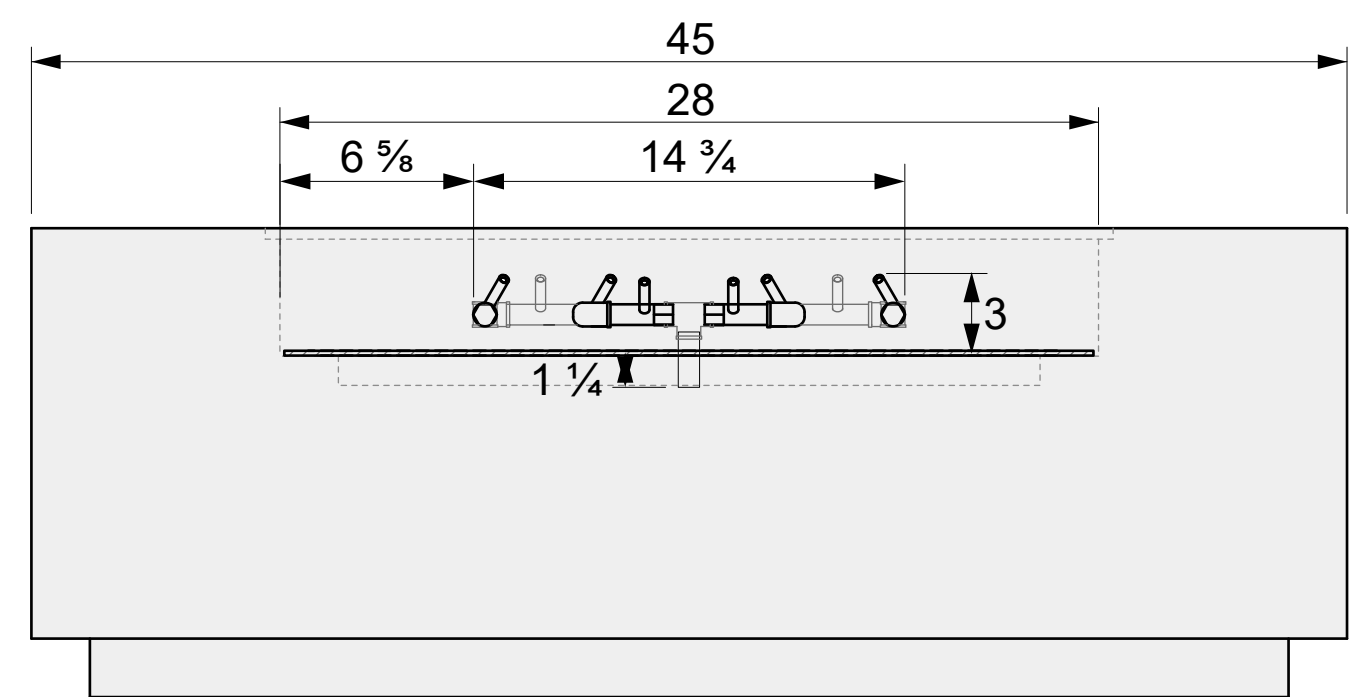

575 Naples St.
Mendota, CA 93640

info@wetstonedesign.co
559-269-7363

PROJECT NAME:
Cubo Firepit 45 in

ARCHITECT / DESIGNER:
Luis C

DRAWING PACKAGE:
Cubo Firepit 45 in

SHEET CONTENTS:
Burner Setting

MATERIAL:
-

FINISHING:
-

COLOR:
-

AUTHOR	DATE
LC	06/22/2021

NOTES:
-

SHEET NO.
A02