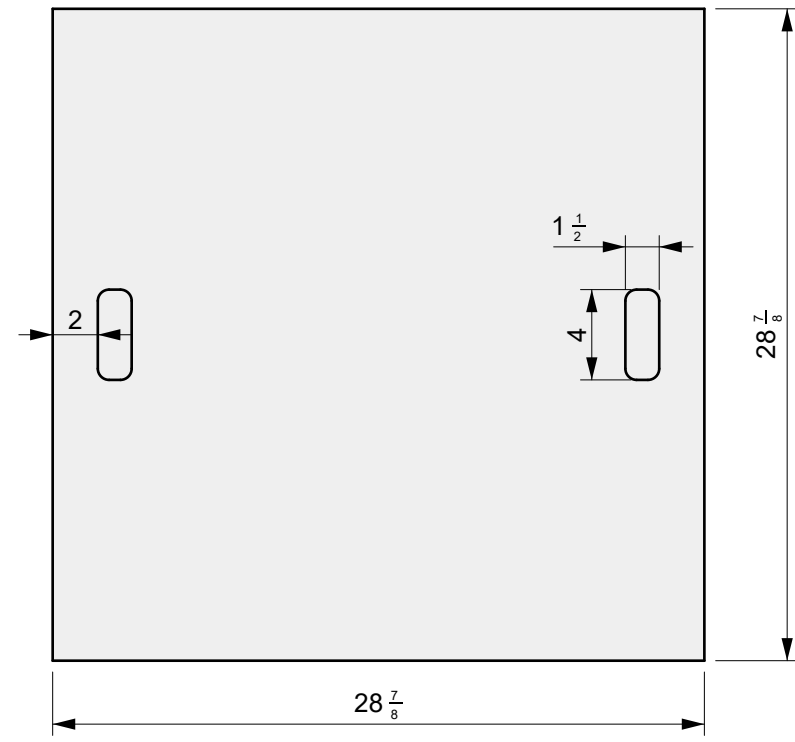

COLOR:
-

AUTHOR	DATE
LC	06/22/2021

NOTES:
-

SHEET NO.
A03

01 TOP VIEW

02 FRONT VIEW

03 PERSPECTIVE

575 Naples St.
Mendota, CA 93640