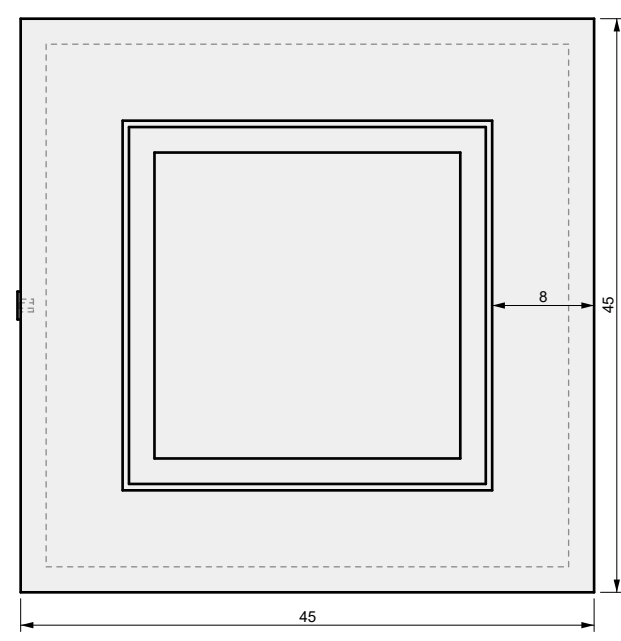

575 Naples St.
Mendota, CA 93640

info@wetstonedesign.co
559-269-7363

PROJECT NAME:
Cubo Firepit 45 in

ARQUITECT / DESIGNER:
Luis C

DRAWING PACKAGE:
Cubo Firepit 45 in

SHEET CONTENTS:
Final Drawing

MATERIAL:
Concrete

FINISHING:
-

COLOR:
-

AUTHOR	DATE
LC	06/22/2021

NOTES:
-

SHEET NO.
A01

01 TOP VIEW