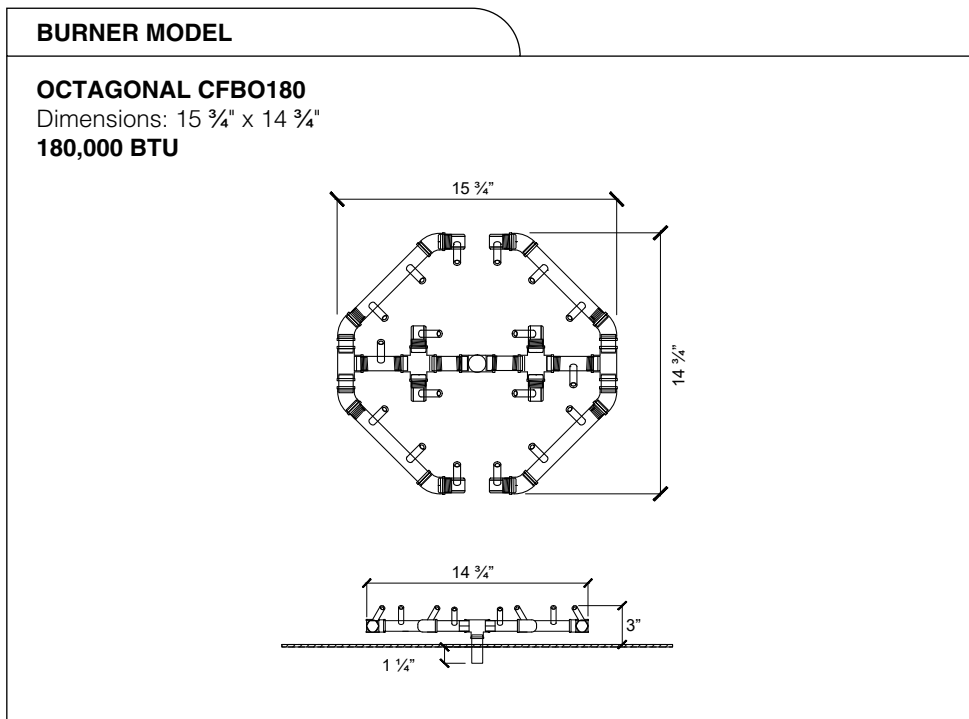

MATERIAL:
-

FINISHING:
-

COLOR:
-

AUTHOR	DATE
LC	06/22/2021

NOTES:
-

SHEET NO.
A02

01 SIDE VIEW

575 Naples St.
Mendota, CA 93640