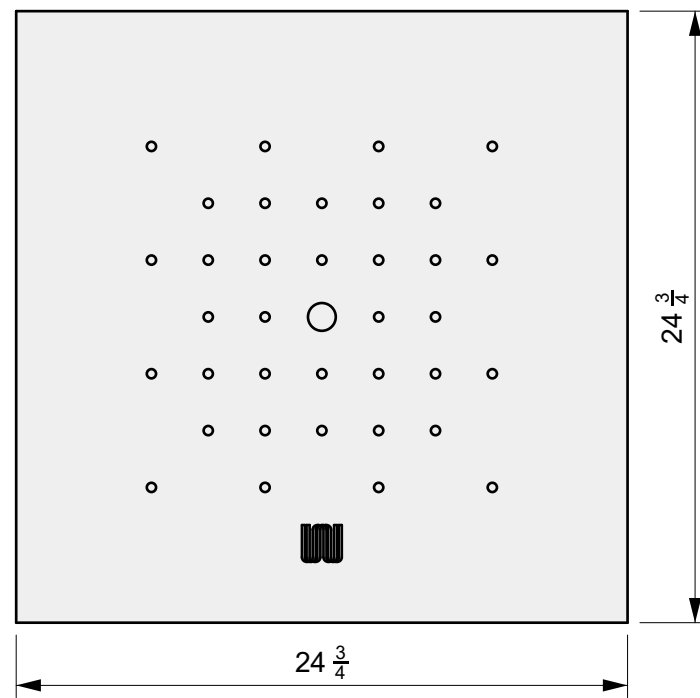

**SHEET CONTENTS:**  
Stainless Steel Plate

**MATERIAL:**  
1/16 in Stainless Steel Sheet

**FINISHING:**  
-

**COLOR:**  
-

AUTHOR	DATE
LC	06/22/2021

**NOTES:**  
-

SHEET NO.  
**A04**

01 TOP VIEW