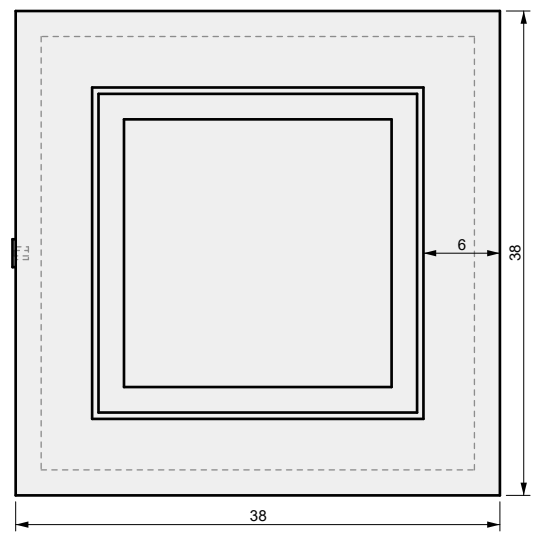

575 Naples St.
Mendota, CA 93640

info@wetstonedesign.co
559-269-7363

PROJECT NAME:
Cubo Firepit 38 in

ARCHITECT / DESIGNER:
Luis C

DRAWING PACKAGE:
Cubo Firepit 38 in

SHEET CONTENTS:
Final Drawing

MATERIAL:
Concrete

FINISHING:
-

COLOR:
-

AUTHOR	DATE
LC	06/22/2021

NOTES:
-

SHEET NO.
A01

01 TOP VIEW