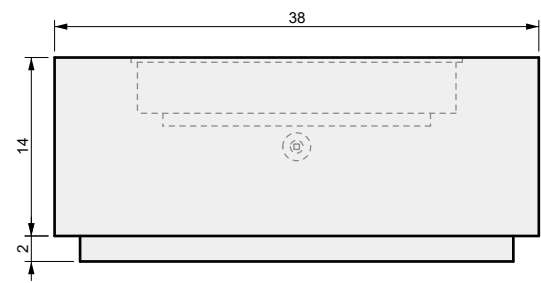

**04 PERSPECTIVE**

**03 SIDE VIEW**

575 Naples St.  
Mendota, CA 93640

info@wetstonedesign.co  
559-269-7363

**PROJECT NAME:**  
Cubo Firepit 38 in

**ARCHITECT / DESIGNER:**  
Luis C

**DRAWING PACKAGE:**  
Cubo Firepit 38 in