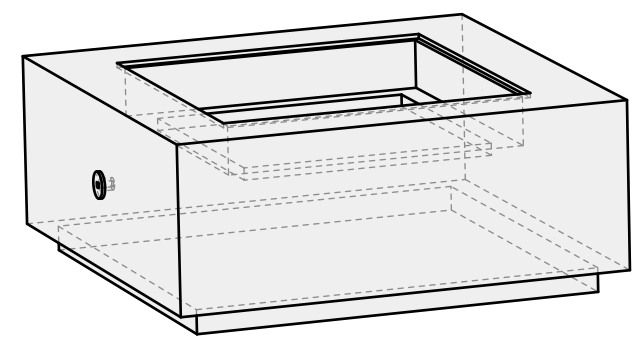

**04 PERSPECTIVE**

**03 SIDE VIEW**

575 Naples St.  
Mendota, CA 93640

info@wetstonedesign.co  
559-269-7363

**PROJECT NAME:**  
Cubo Firepit 38 in

**ARCHITECT / DESIGNER:**  
Luis C

**DRAWING PACKAGE:**  
Cubo Firepit 38 in