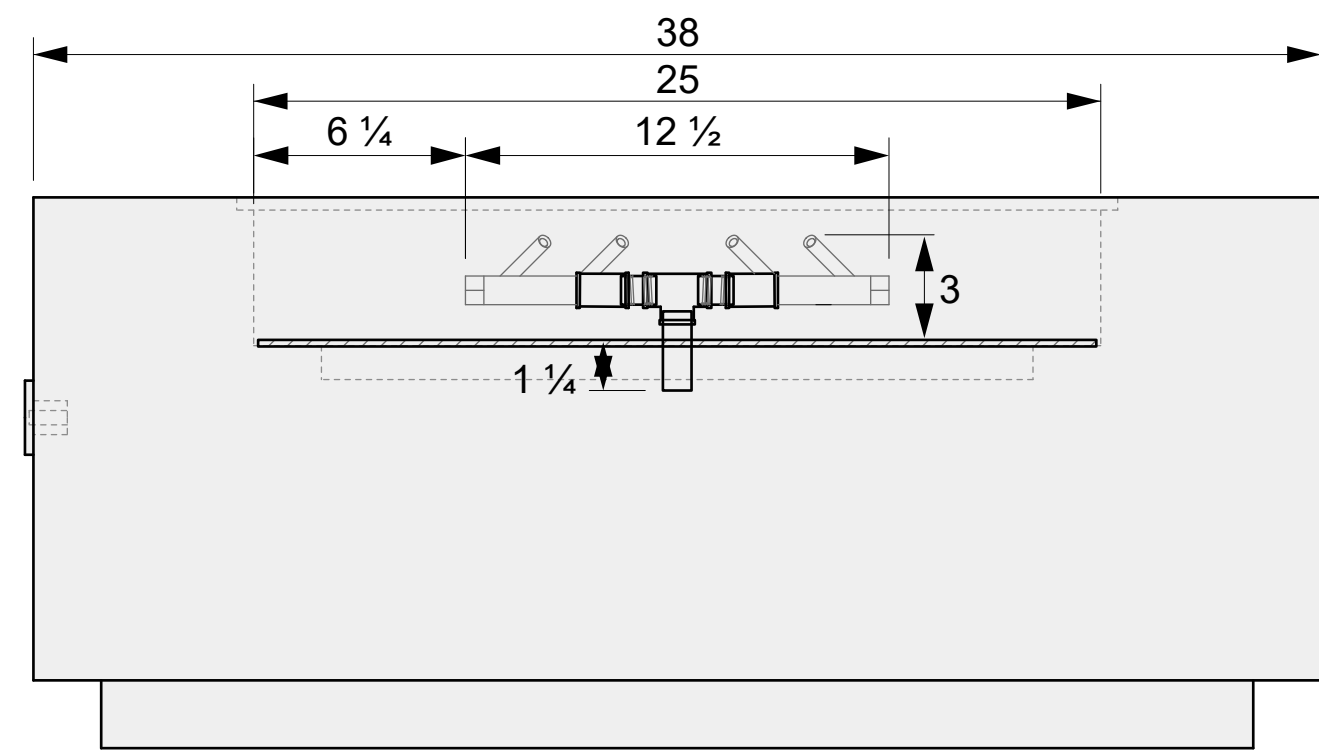

575 Naples St.
Mendota, CA 93640

info@wetstonedesign.co
559-269-7363

PROJECT NAME:
Cubo Firepit 38 in

ARCHITECT / DESIGNER:
Luis C

DRAWING PACKAGE:
Cubo Firepit 38 in

SHEET CONTENTS:
Burner Setting

MATERIAL:
-

FINISHING:
-

COLOR:
-

AUTHOR	DATE
LC	06/22/2021

NOTES:
-

SHEET NO.
A02

01 SIDE VIEW

A

B

C

D