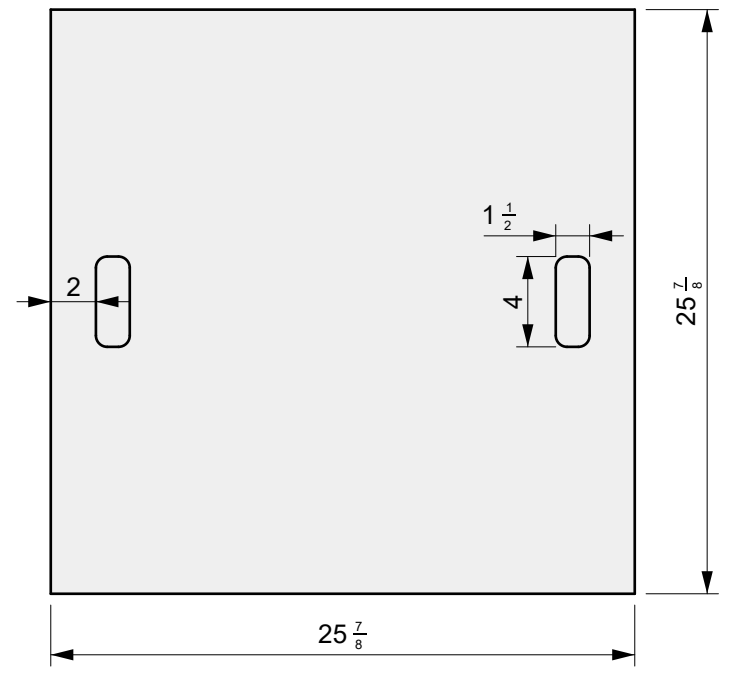

**DRAWING PACKAGE:**  
Cubo Firepit 38 in

**SHEET CONTENTS:**  
Aluminum Top

**MATERIAL:**  
1/4 in Aluminum Sheet

**FINISHING:**  
-

**COLOR:**  
-

AUTHOR	DATE
LC	06/22/2021

**NOTES:**  
-

SHEET NO.  
**A03**