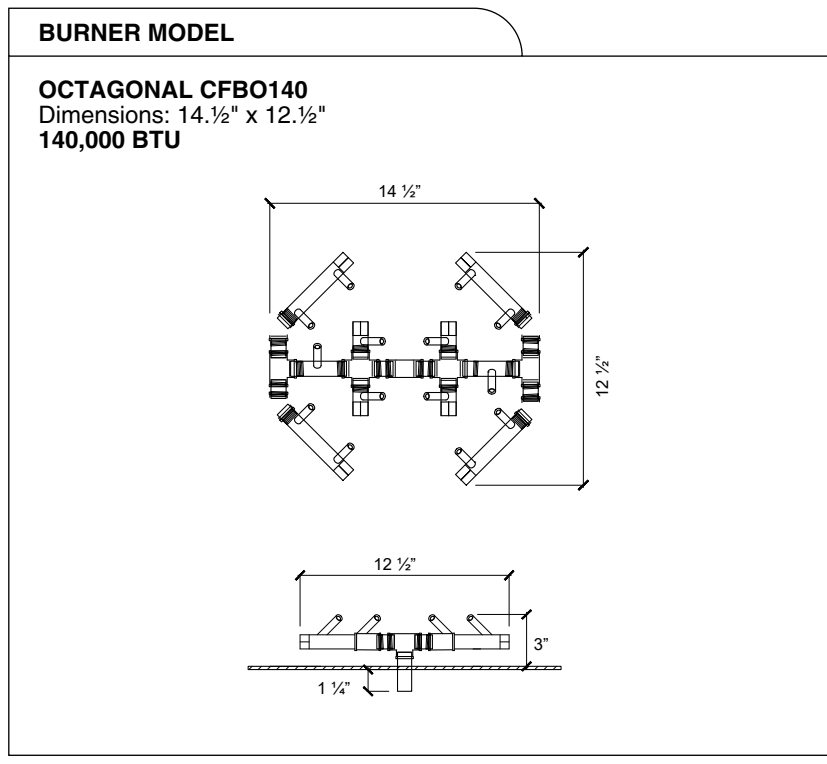

575 Naples St.
Mendota, CA 93640

info@wetstonedesign.co
559-269-7363

PROJECT NAME:
Cubo Firepit 38 in

ARCHITECT / DESIGNER:
Luis C

DRAWING PACKAGE:
Cubo Firepit 38 in

SHEET CONTENTS:
Burner Setting

MATERIAL:
-

FINISHING:
-

COLOR:
-

AUTHOR	DATE
LC	06/22/2021

NOTES:
-

SHEET NO.
A02

01 SIDE VIEW

A

B

C

D