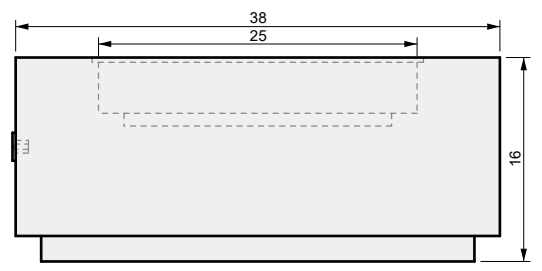

02 FRONT VIEW