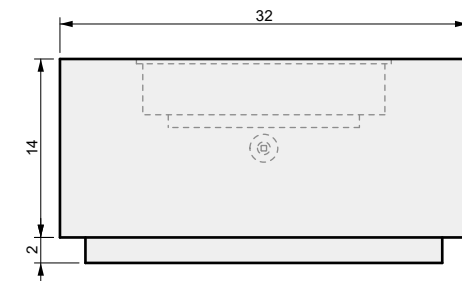

03 SIDE VIEW

575 Naples St.
Mendota, CA 93640

info@wetstonedesign.co
559-269-7363

PROJECT NAME:
Cubo Firepit 32 in

ARCHITECT / DESIGNER:
Luis C

DRAWING PACKAGE:
Cubo Firepit 32 in

SHEET CONTENTS:
Burner Setting