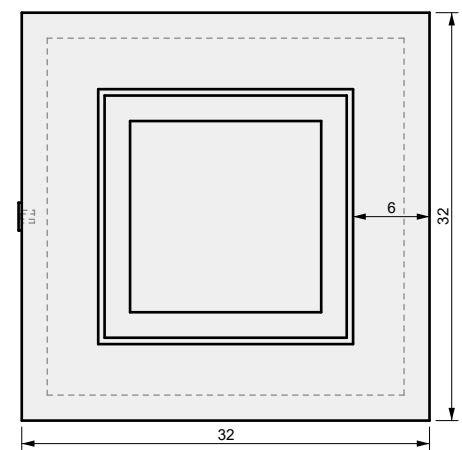

575 Naples St.
Mendota, CA 93640

info@wetstonedesign.co
559-269-7363

PROJECT NAME:
Cubo Firepit 32 in

ARCHITECT / DESIGNER:
Luis C

DRAWING PACKAGE:
Cubo Firepit 32 in

SHEET CONTENTS:
Final Drawing

MATERIAL:
Concrete

FINISHING:
-

COLOR:
-

AUTHOR	DATE
LC	06/22/2021

NOTES:
-

SHEET NO.
A01

01 TOP VIEW