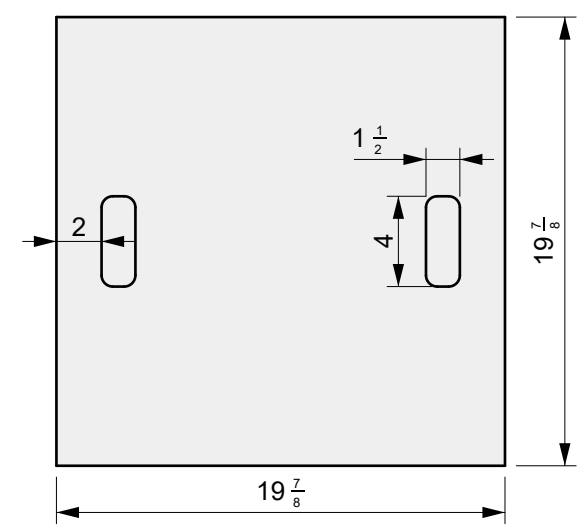

SHEET CONTENTS:
Aluminum Top

MATERIAL:
1/4 in Aluminum Sheet

FINISHING:
-

COLOR:
-

AUTHOR	DATE
LC	06/22/2021

NOTES:
-

SHEET NO.
A03

01 TOP VIEW