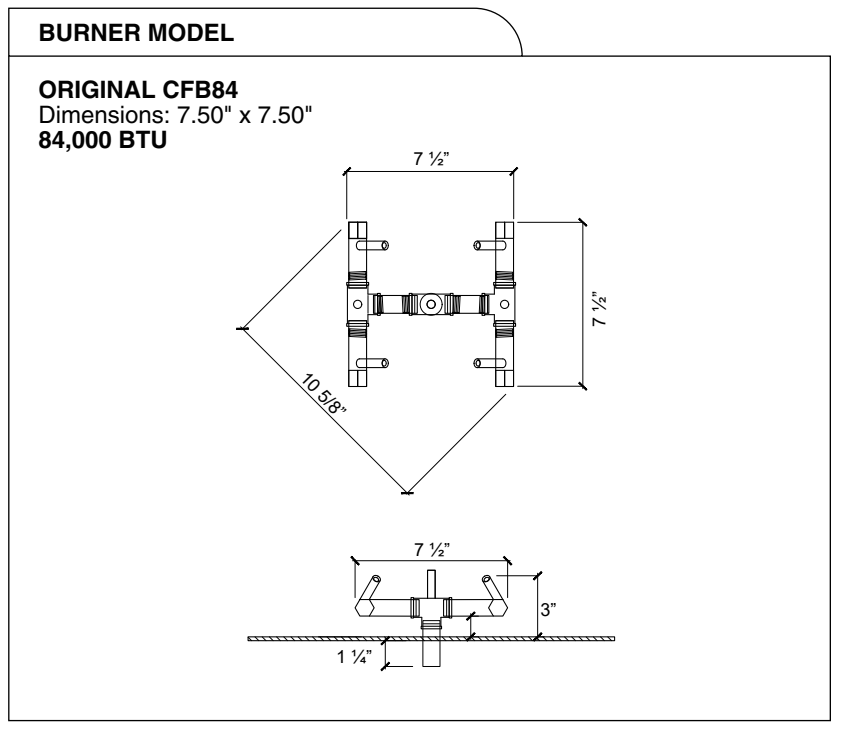

575 Naples St.
Mendota, CA 93640

info@wetstonedesign.co
559-269-7363

PROJECT NAME:
Cubo Firepit 32 in

ARCHITECT / DESIGNER:
Luis C

DRAWING PACKAGE:
Cubo Firepit 32 in

SHEET CONTENTS:
Burner Setting

MATERIAL:
-

FINISHING:
-

COLOR:
-

AUTHOR	DATE
LC	06/22/2021

NOTES:
-

SHEET NO.
A02

01 SIDE VIEW

A

B

C

D