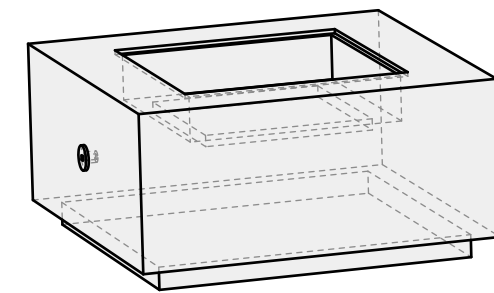

04 PERSPECTIVE