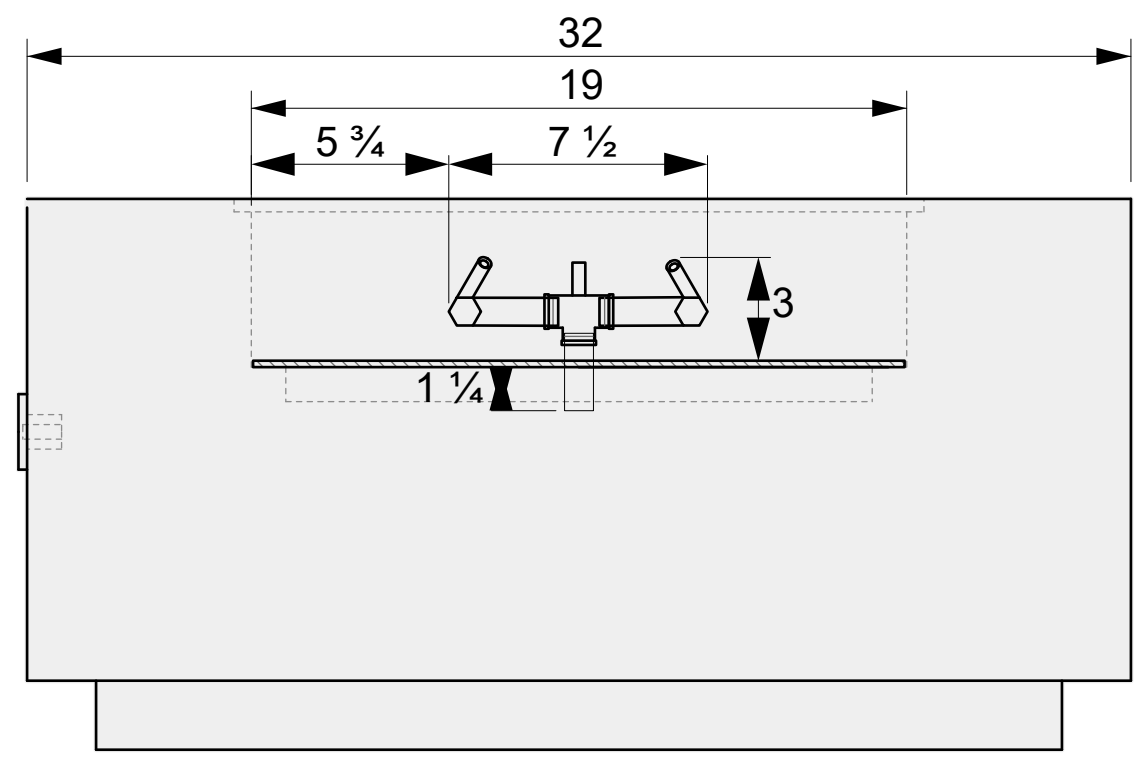

575 Naples St.
Mendota, CA 93640

info@wetstonedesign.co
559-269-7363

PROJECT NAME:
Cubo Firepit 32 in

ARCHITECT / DESIGNER:
Luis C

DRAWING PACKAGE:
Cubo Firepit 32 in

SHEET CONTENTS:
Burner Setting

MATERIAL:
-

FINISHING:
-

COLOR:
-

AUTHOR	DATE
LC	06/22/2021

NOTES:
-

SHEET NO.
A02

01 SIDE VIEW

A

B

C

D