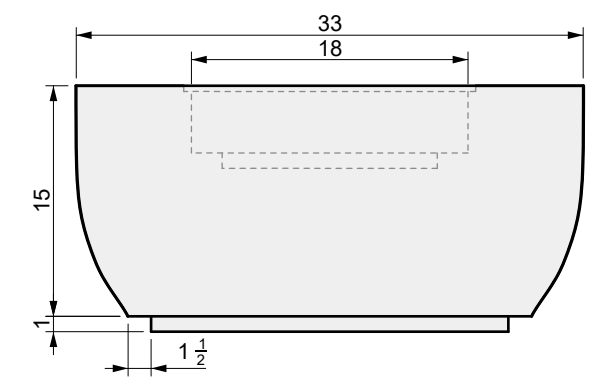

03 SIDE VIEW

A

B

C

D