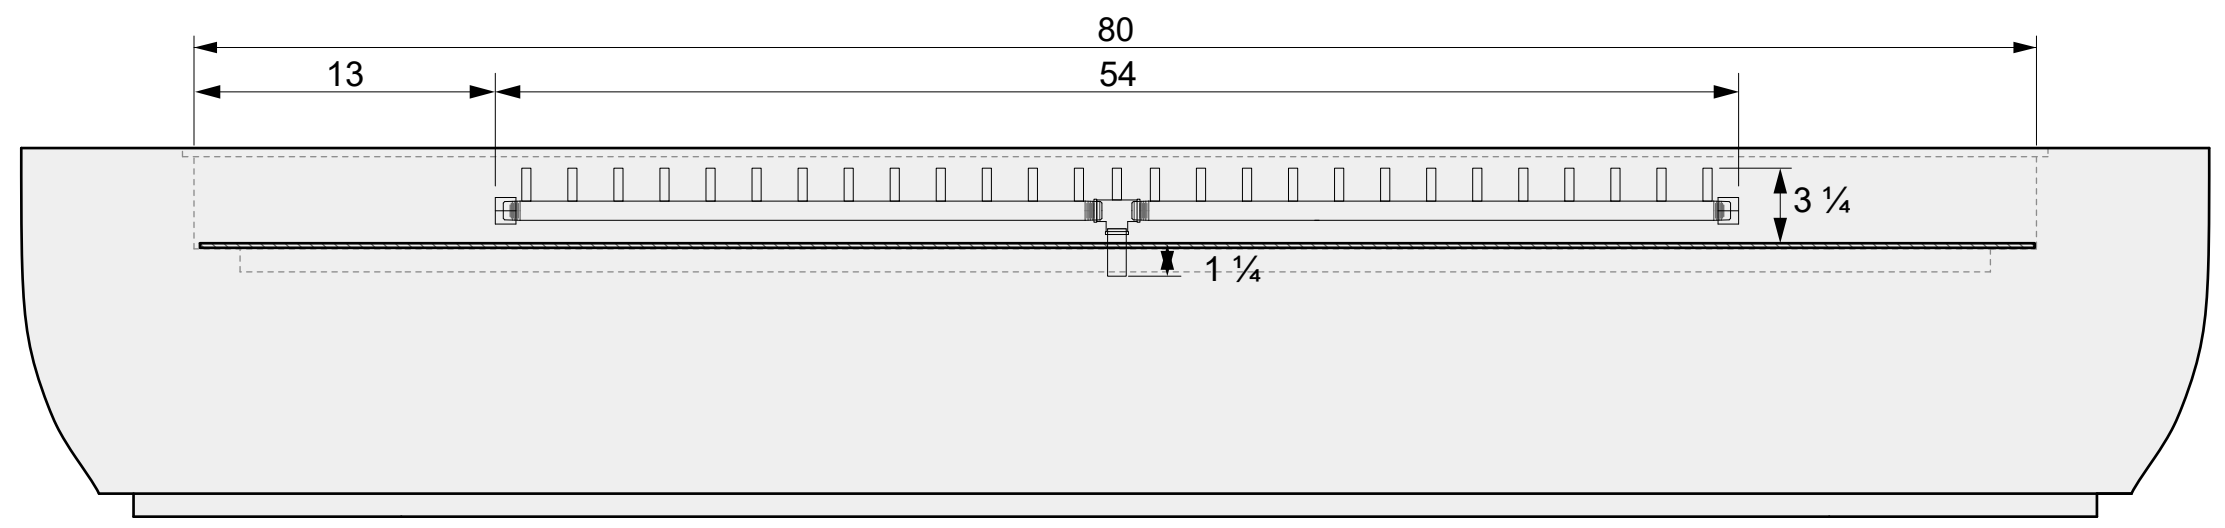

NOTES:
-

SHEET NO.
A02

BURNER MODEL

LINEAR CFBL270
Dimensions: 54" x 1.5"
270,000 BTU

01 SIDE VIEW

A

B

C