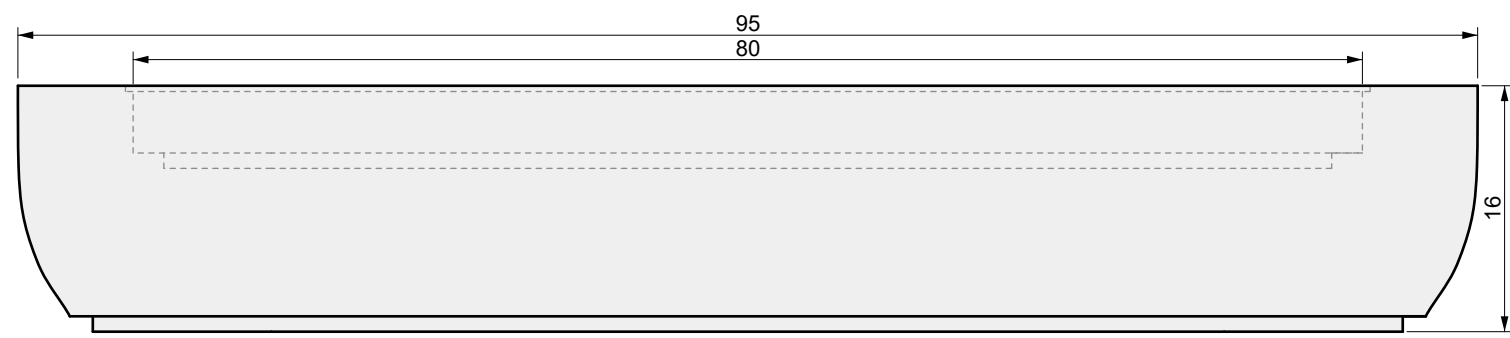

02 FRONT VIEW