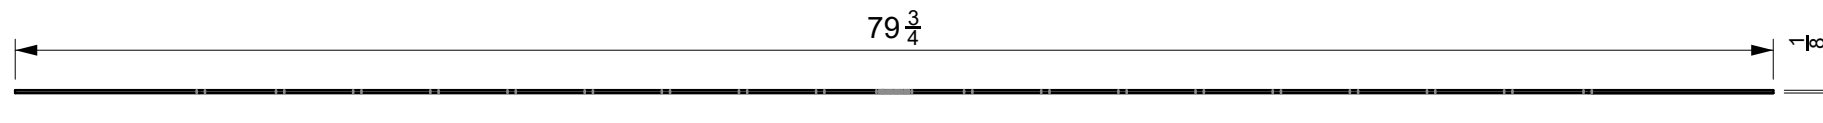

SHEET CONTENTS:
Stainless Steel Plate

MATERIAL:
1/8 in Stainless Steel Sheet

FINISHING:
-

COLOR:
-

AUTHOR	DATE
LC	13/08/2020

NOTES:
-

SHEET NO.
A04

01 TOP VIEW