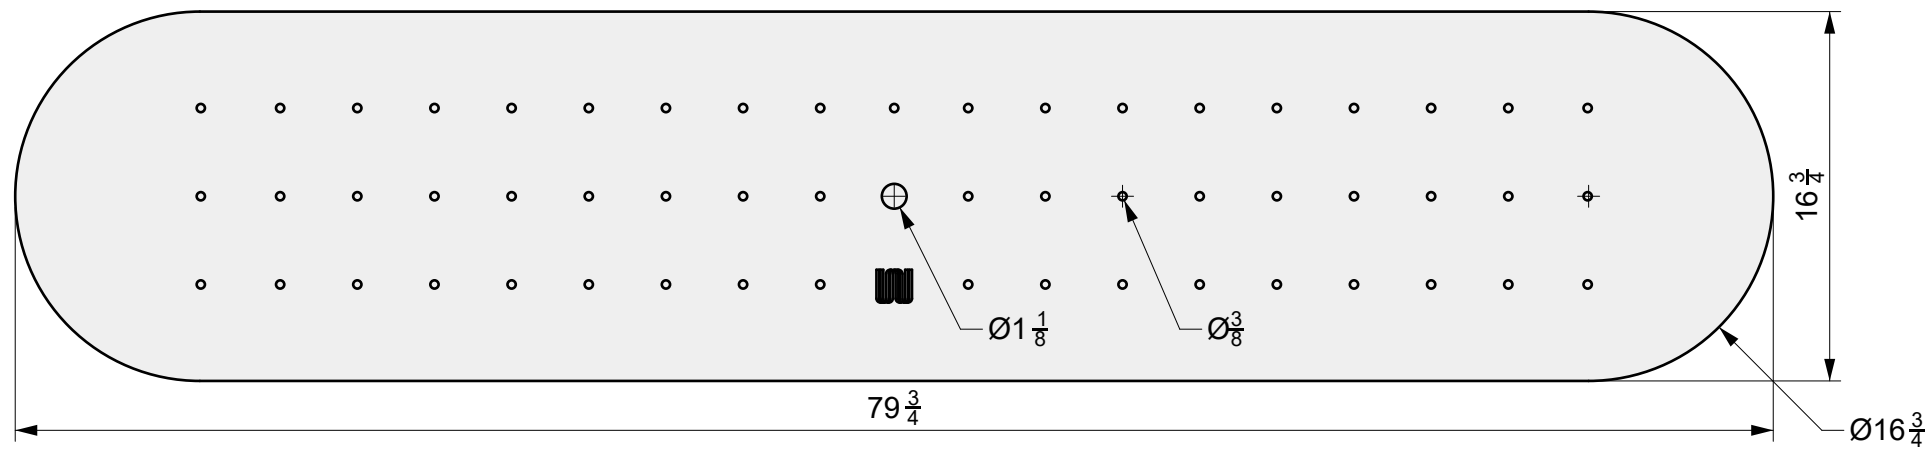

SHEET CONTENTS:
Stainless Steel Plate

MATERIAL:
1/8 in Stainless Steel Sheet

FINISHING:
-

COLOR:
-

AUTHOR	DATE
LC	13/08/2020

NOTES:
-

SHEET NO.
A04

01 TOP VIEW

02 FRONT VIEW

04 PERSPECTIVE

03 SIDE VIEW

A

B

C

D