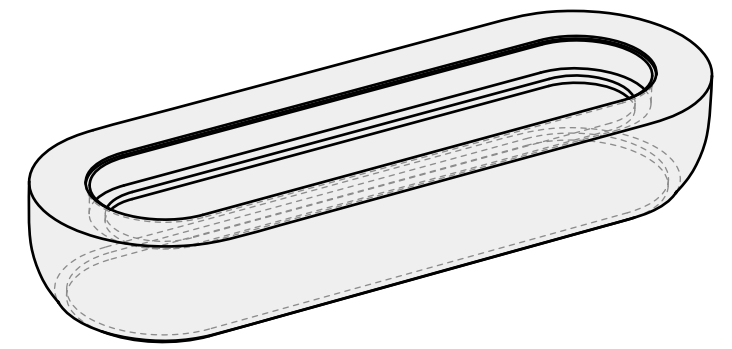

MATERIAL:
Concrete

FINISHING:
-

COLOR:
-

AUTHOR	DATE
LC	13/08/2020

NOTES:
-

SHEET NO.
A01

01 TOP VIEW

04 PERSPECTIVE