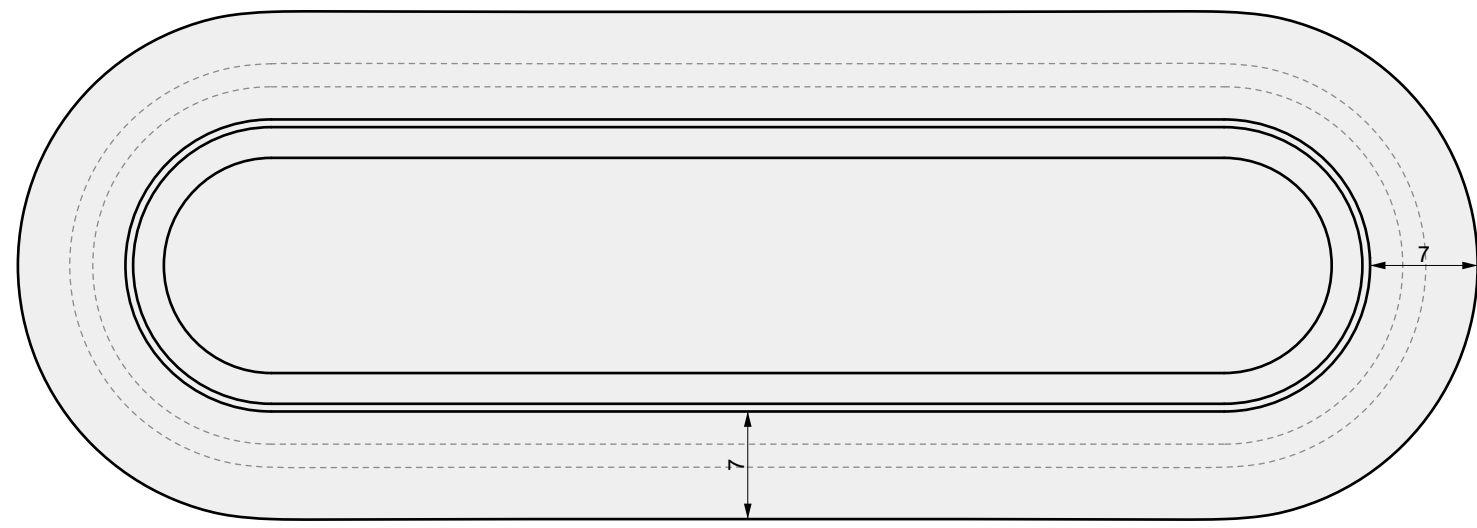

MATERIAL:
Concrete

FINISHING:
-

COLOR:
-

AUTHOR	DATE
LC	13/08/2020

NOTES:
-

SHEET NO.
A01

01 TOP VIEW

04 PERSPECTIVE

NOTES:
-

SHEET NO.
A02

BURNER MODEL

LINEAR CFBL270
Dimensions: 54" x 1.5"
270,000 BTU

01 SIDE VIEW

A

B

C