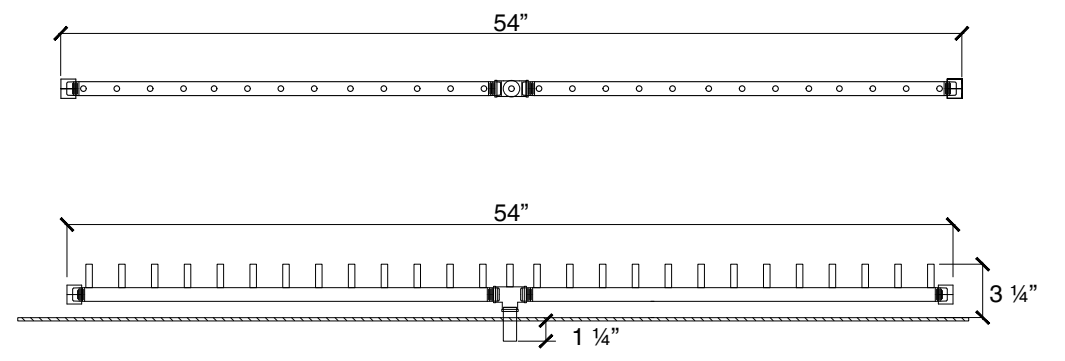

NOTES:
-

SHEET NO.
A02

BURNER MODEL

LINEAR CFBL270
Dimensions: 54" x 1.5"
270,000 BTU

01 SIDE VIEW

A

B

C