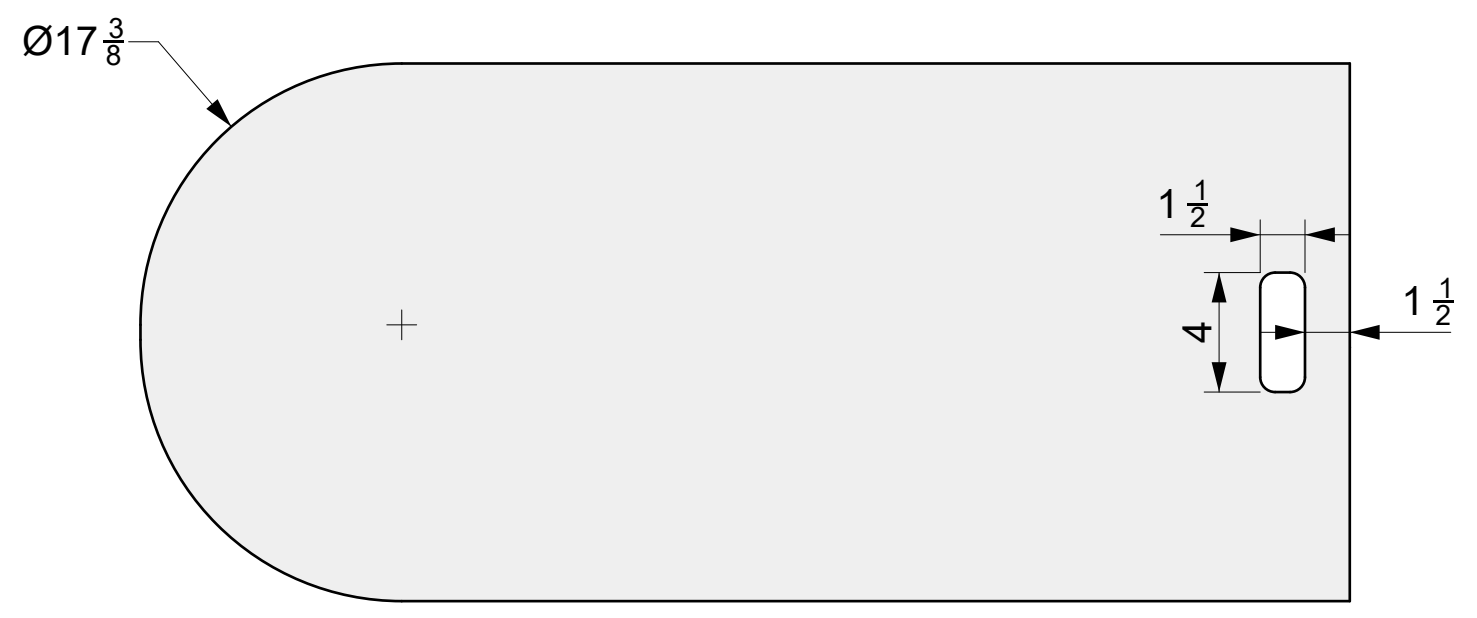

575 Naples St.
Mendota, CA 93640

info@wetstonedesign.co
559-269-7363

PROJECT NAME:
Firepit Contoura 95 in

ARCHITECT / DESIGNER:
Luis C

DRAWING PACKAGE:
Parts for Firepit Contoura 95 in

SHEET CONTENTS:
Concrete Top

MATERIAL:
Concrete

FINISHING:
-

COLOR:
-

AUTHOR	DATE
LC	13/08/2020

NOTES:
-

SHEET NO.
A03

01 TOP VIEW