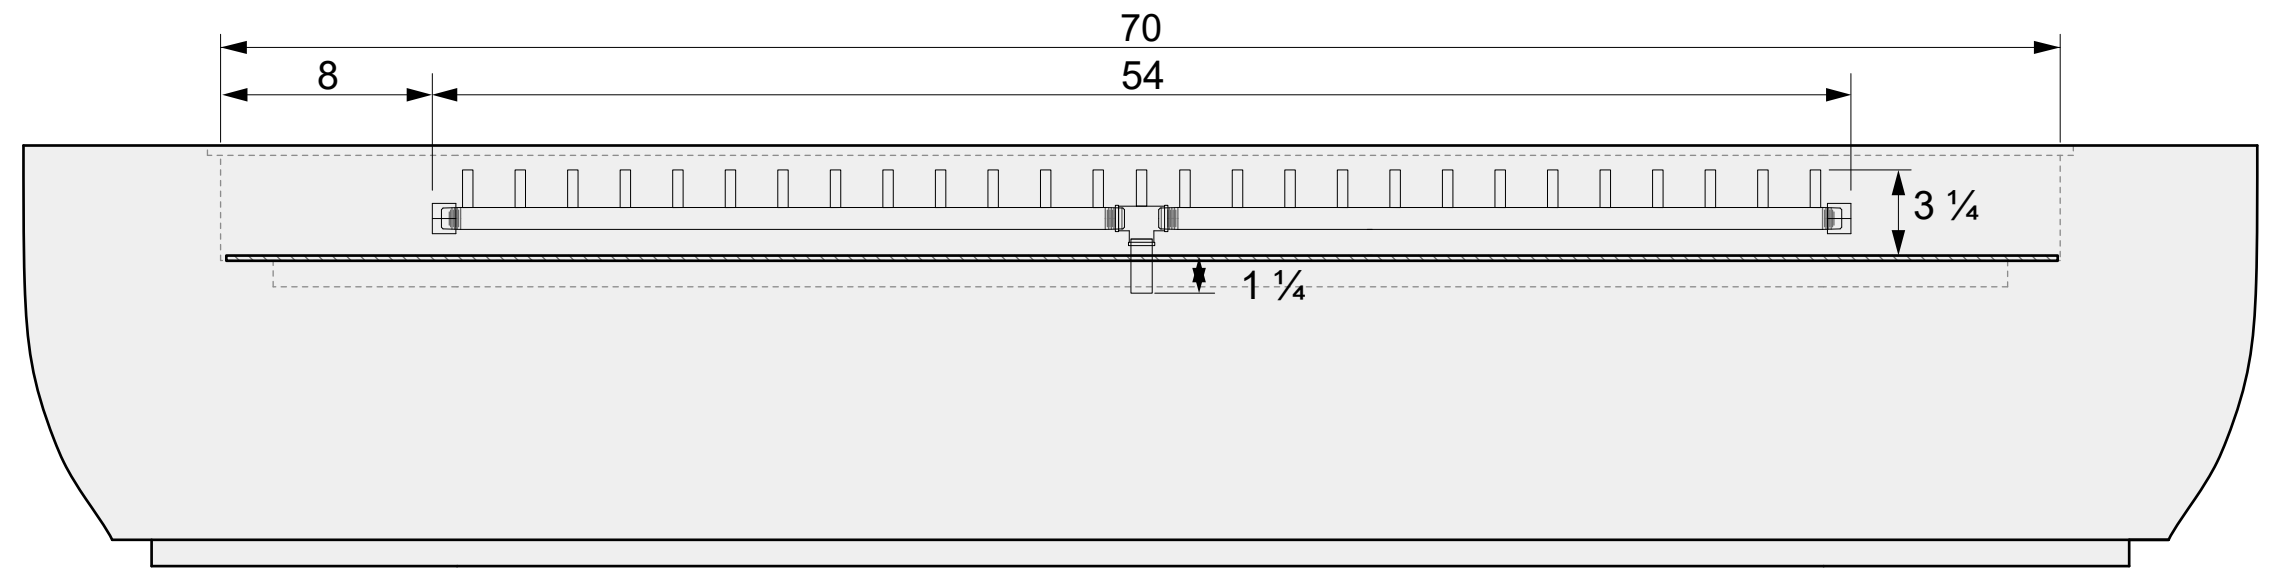

575 Naples St.
Mendota, CA 93640

info@wetstonedesign.co
559-269-7363

PROJECT NAME:
Firepit Contoura 85 in

ARCHITECT / DESIGNER:
Luis C

DRAWING PACKAGE:
Parts for Firepit Contoura 85 in

SHEET CONTENTS:
Burner Setting

MATERIAL:
-

FINISHING:
-

COLOR:
-

AUTHOR	DATE
LC	13/08/2020

NOTES:
-

SHEET NO.
A02

BURNER MODEL

LINEAR CFBL270
Dimensions: 54" x 1.5"
270,000 BTU

01 SIDE VIEW

A

B

C

D