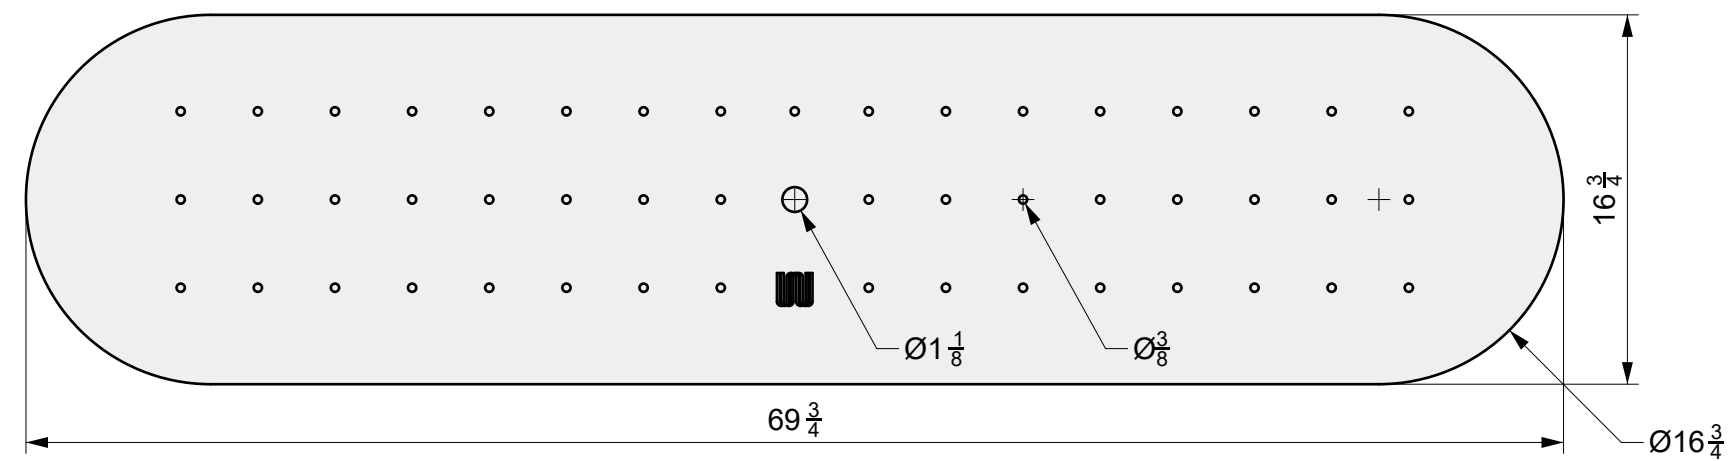

03 SIDE VIEW

575 Naples St.
Mendota, CA 93640

info@wetstonedesign.co
559-269-7363

PROJECT NAME:
Firepit Contoura 85 in

ARCHITECT / DESIGNER:
Luis C

DRAWING PACKAGE:
Parts for Firepit Contoura 85 in

SHEET CONTENTS:
Stainless Steel Plate

MATERIAL:
1/8 in Stainless Steel Sheet

FINISHING:
-

COLOR:
-

AUTHOR	DATE
LC	13/08/2020

NOTES:
-

SHEET NO.
A04

01 TOP VIEW