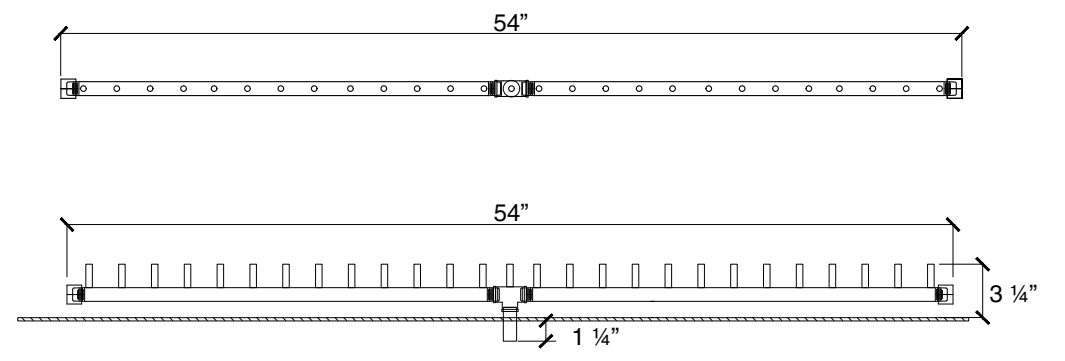

LINEAR CFBL270
Dimensions: 54" x 1.5"
270,000 BTU

01 SIDE VIEW

A

B

C

D

575 Naples St.
Mendota, CA 93640

info@wetstonedesign.co
559-269-7363