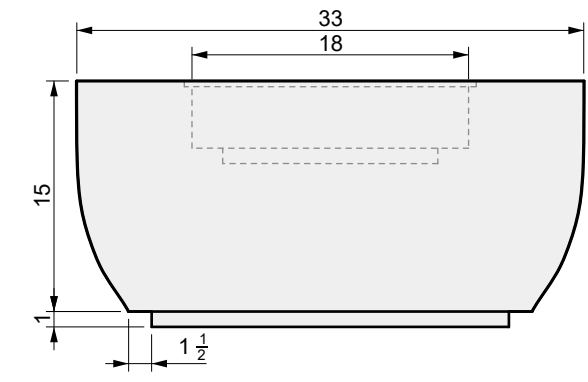

03 SIDE VIEW