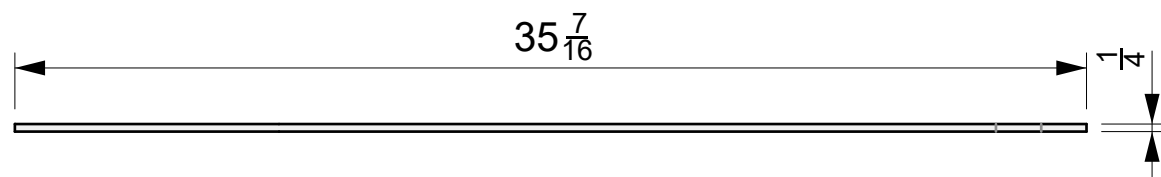

02 FRONT VIEW