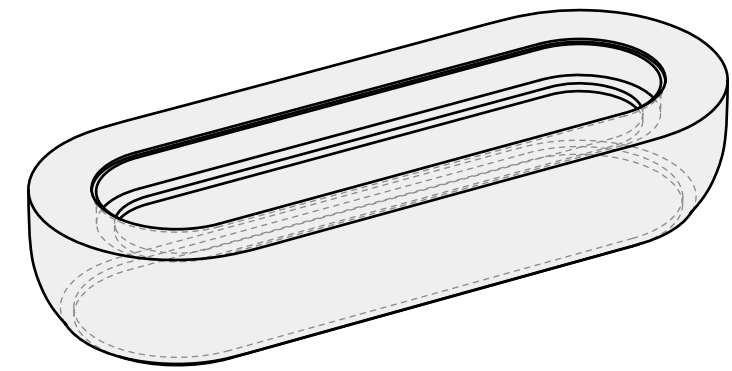

MATERIAL:
Concrete

FINISHING:
-

COLOR:
-

AUTHOR	DATE
LC	13/08/2020

NOTES:
-

SHEET NO.
A01

01 TOP VIEW

04 PERSPECTIVE