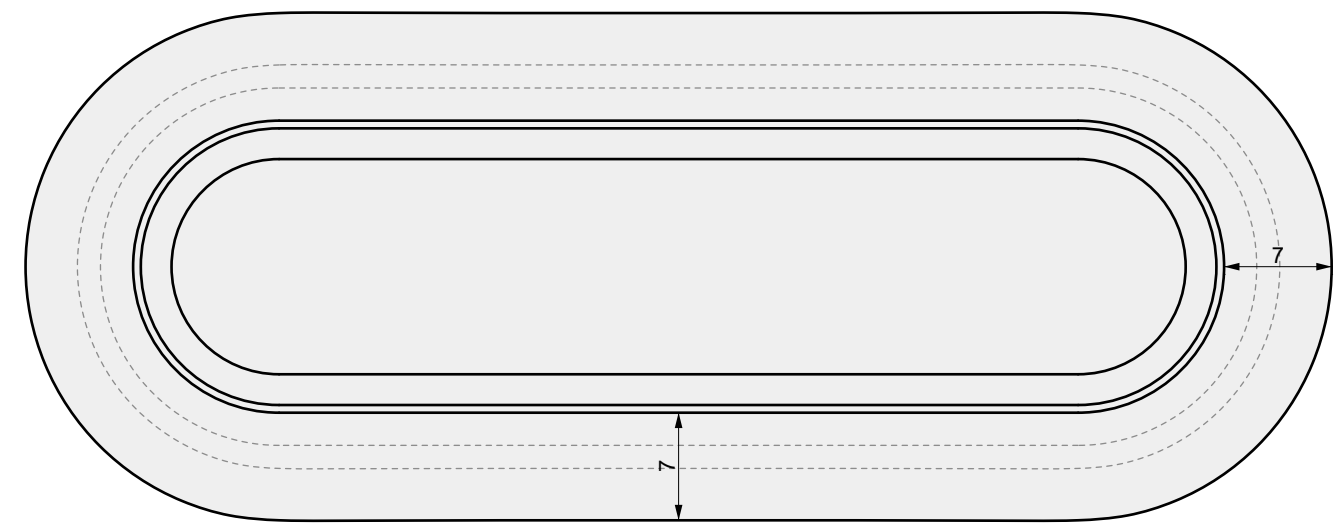

MATERIAL:
Concrete

FINISHING:
-

COLOR:
-

AUTHOR	DATE
LC	13/08/2020

NOTES:
-

SHEET NO.
A01

01 TOP VIEW

04 PERSPECTIVE