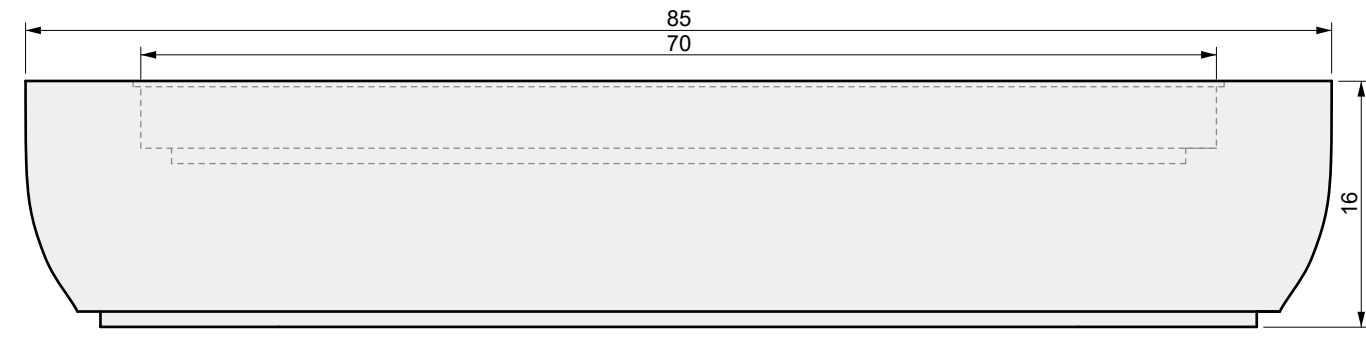

02 FRONT VIEW